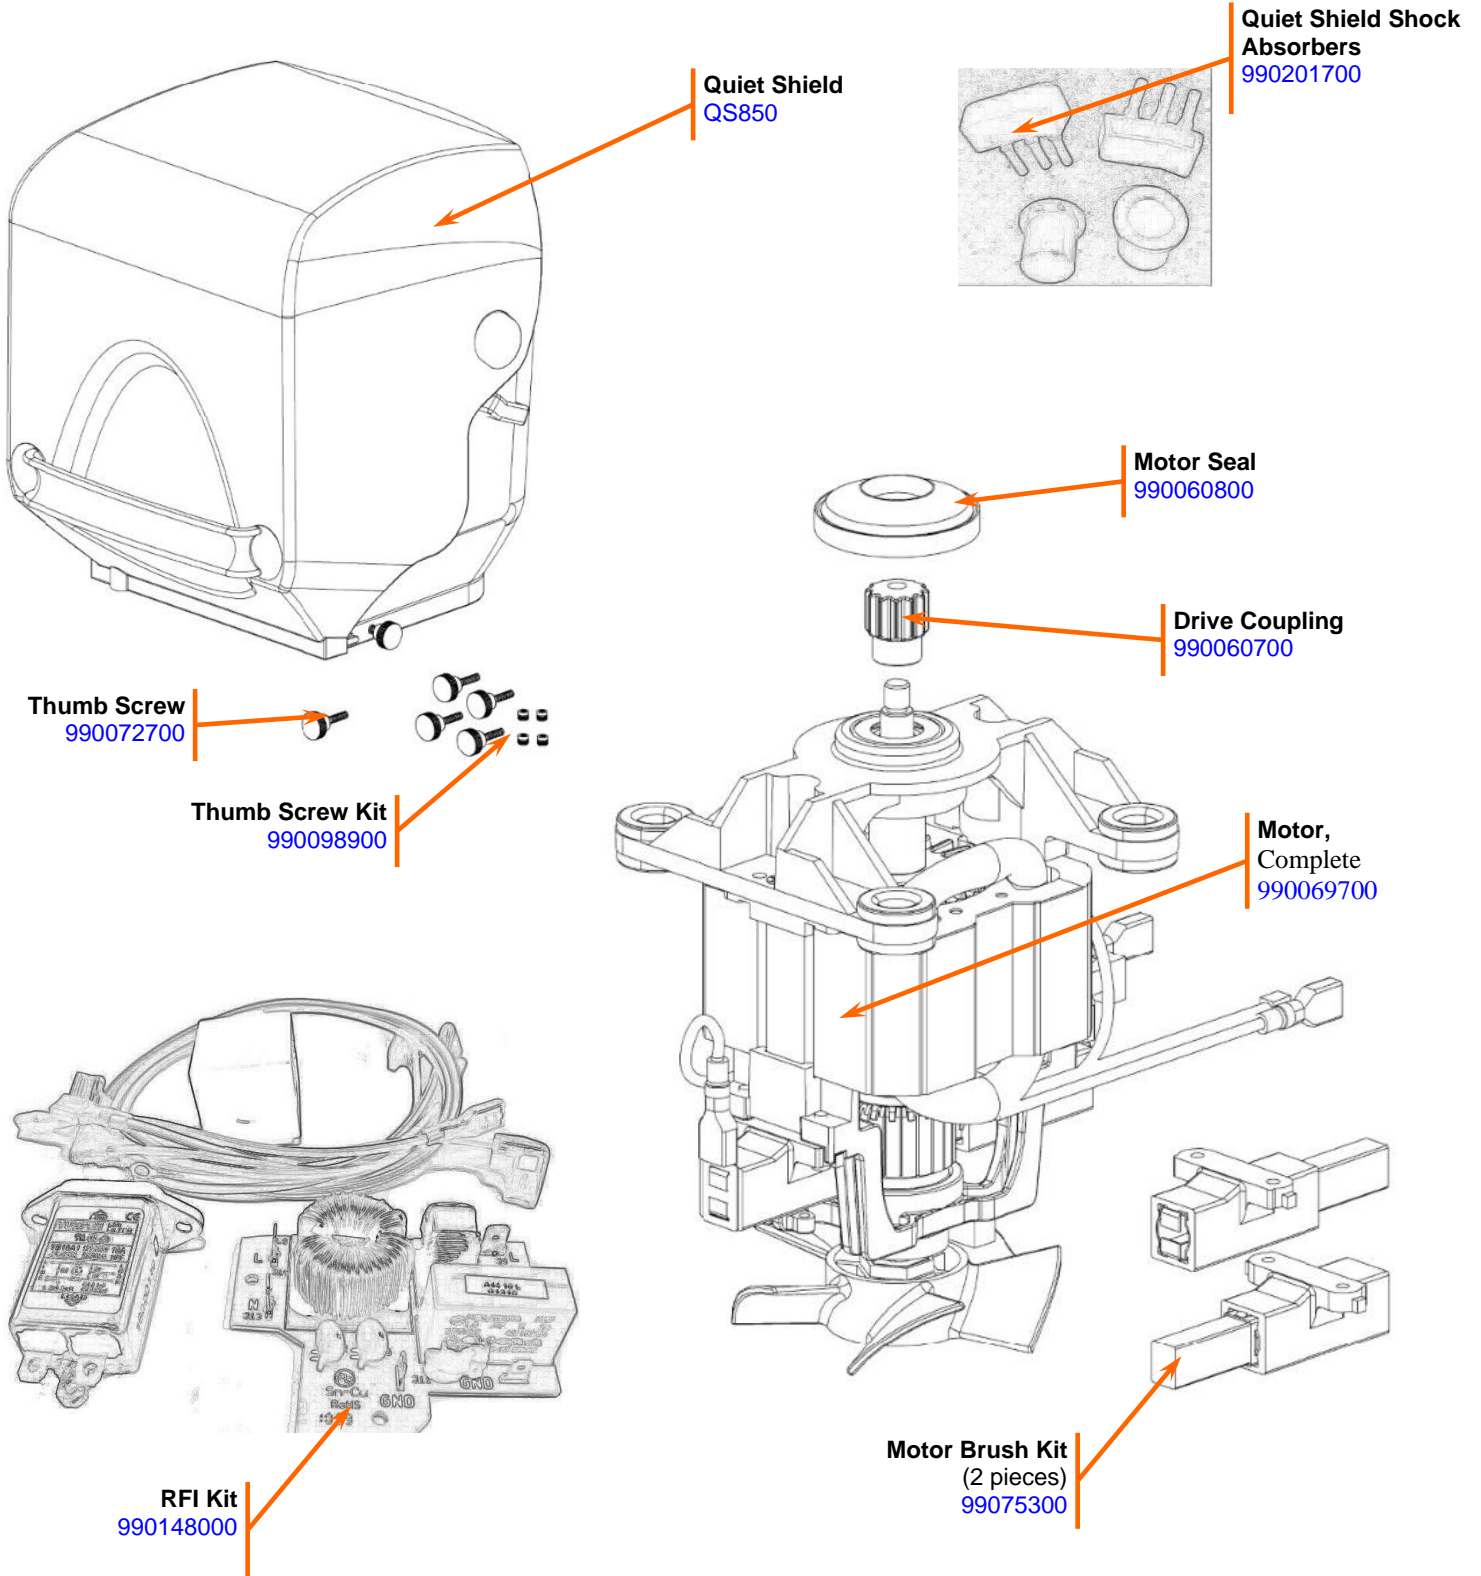

Parts and Accessories Diagram Model HBH850-CCC

PROPRIETARY RIGHTS NOTICE This document and all information contained within it is the property of Hamilton Beach Brands, Inc. (HBB). It is confidential and proprietary and has been provided to you for a limited purpose. It must be returned or destroyed upon request. Disclosure, reproduction or use of this document and any information contained within it, in full or in part, for any purpose is forbidden without the prior written consent of HBB. No photographs may be taken of any article fabricated or assembled from this document without the prior written consent of HBB.

Hamilton Beach 4421 Waterfront Drive Glen Allen, VA 23060	Revision	Change lid part number.					Rev. Date:
	Description:						09/14/2021
	Request #:	DOC12052	Page:	2 of 4	Document #:	540087000	Rev: E