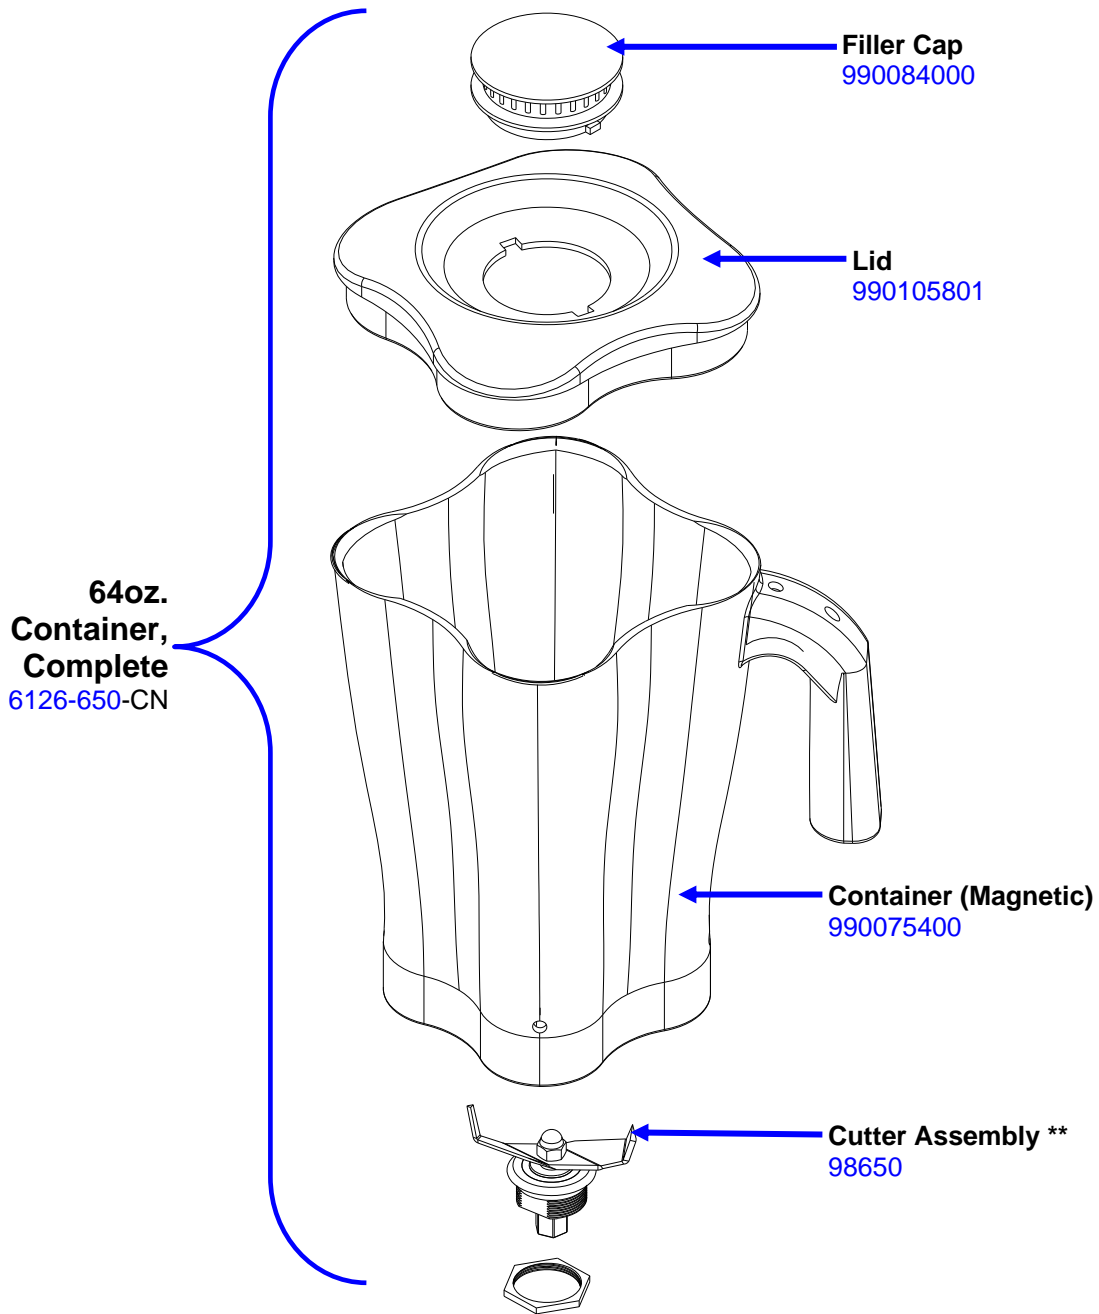

Replacement Parts

<p>Hamilton Beach 4421 Waterfront Drive Glen Allen, VA 23060</p>	Revision	Change lid part number.					Rev. Date:
	Description:						09/14/2021
	Request #:	DOC12052	Page:	1 of 4	Document #:	540087000	Rev: E

Notes:

*Complete Container Includes: Cutter Assembly, Container, Lid and Filler Cap

**Cutter Assembly Includes: Blade, Lock Washer, Hex Nut, Drive Coupling Attachment and Cutter Bearing Assembly.

 4421 Waterfront Drive Glen Allen, VA 23060	Revision	Change lid part number.					Rev. Date:	
	Description:						09/14/2021	
	Request #:	DOC12052	Page:	3 of 4	Document #:	540087000	Rev:	E