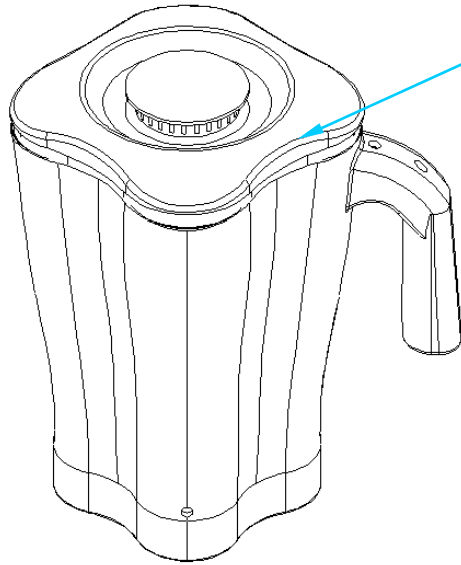

Parts and Accessories Diagram

Model HBH850-CCC

PROPRIETARY RIGHTS NOTICE This document and all information contained within it is the property of Hamilton Beach Brands, Inc. (HBB). It is confidential and proprietary and has been provided to you for a limited purpose. It must be returned or destroyed upon request. Disclosure, reproduction or use of this document and any information contained within it, in full or in part, for any purpose is forbidden without the prior written consent of HBB. No photographs may be taken of any article fabricated or assembled from this document without the prior written consent of HBB.

Accessories

48oz Container Complete*
6126-600-CN