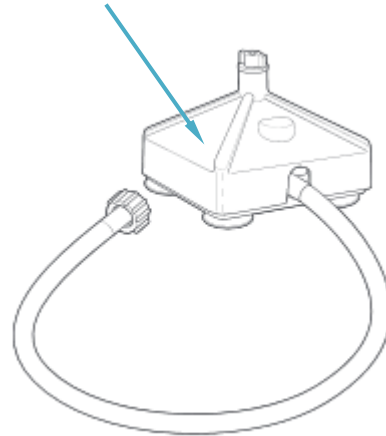

Container Washer
BCR100