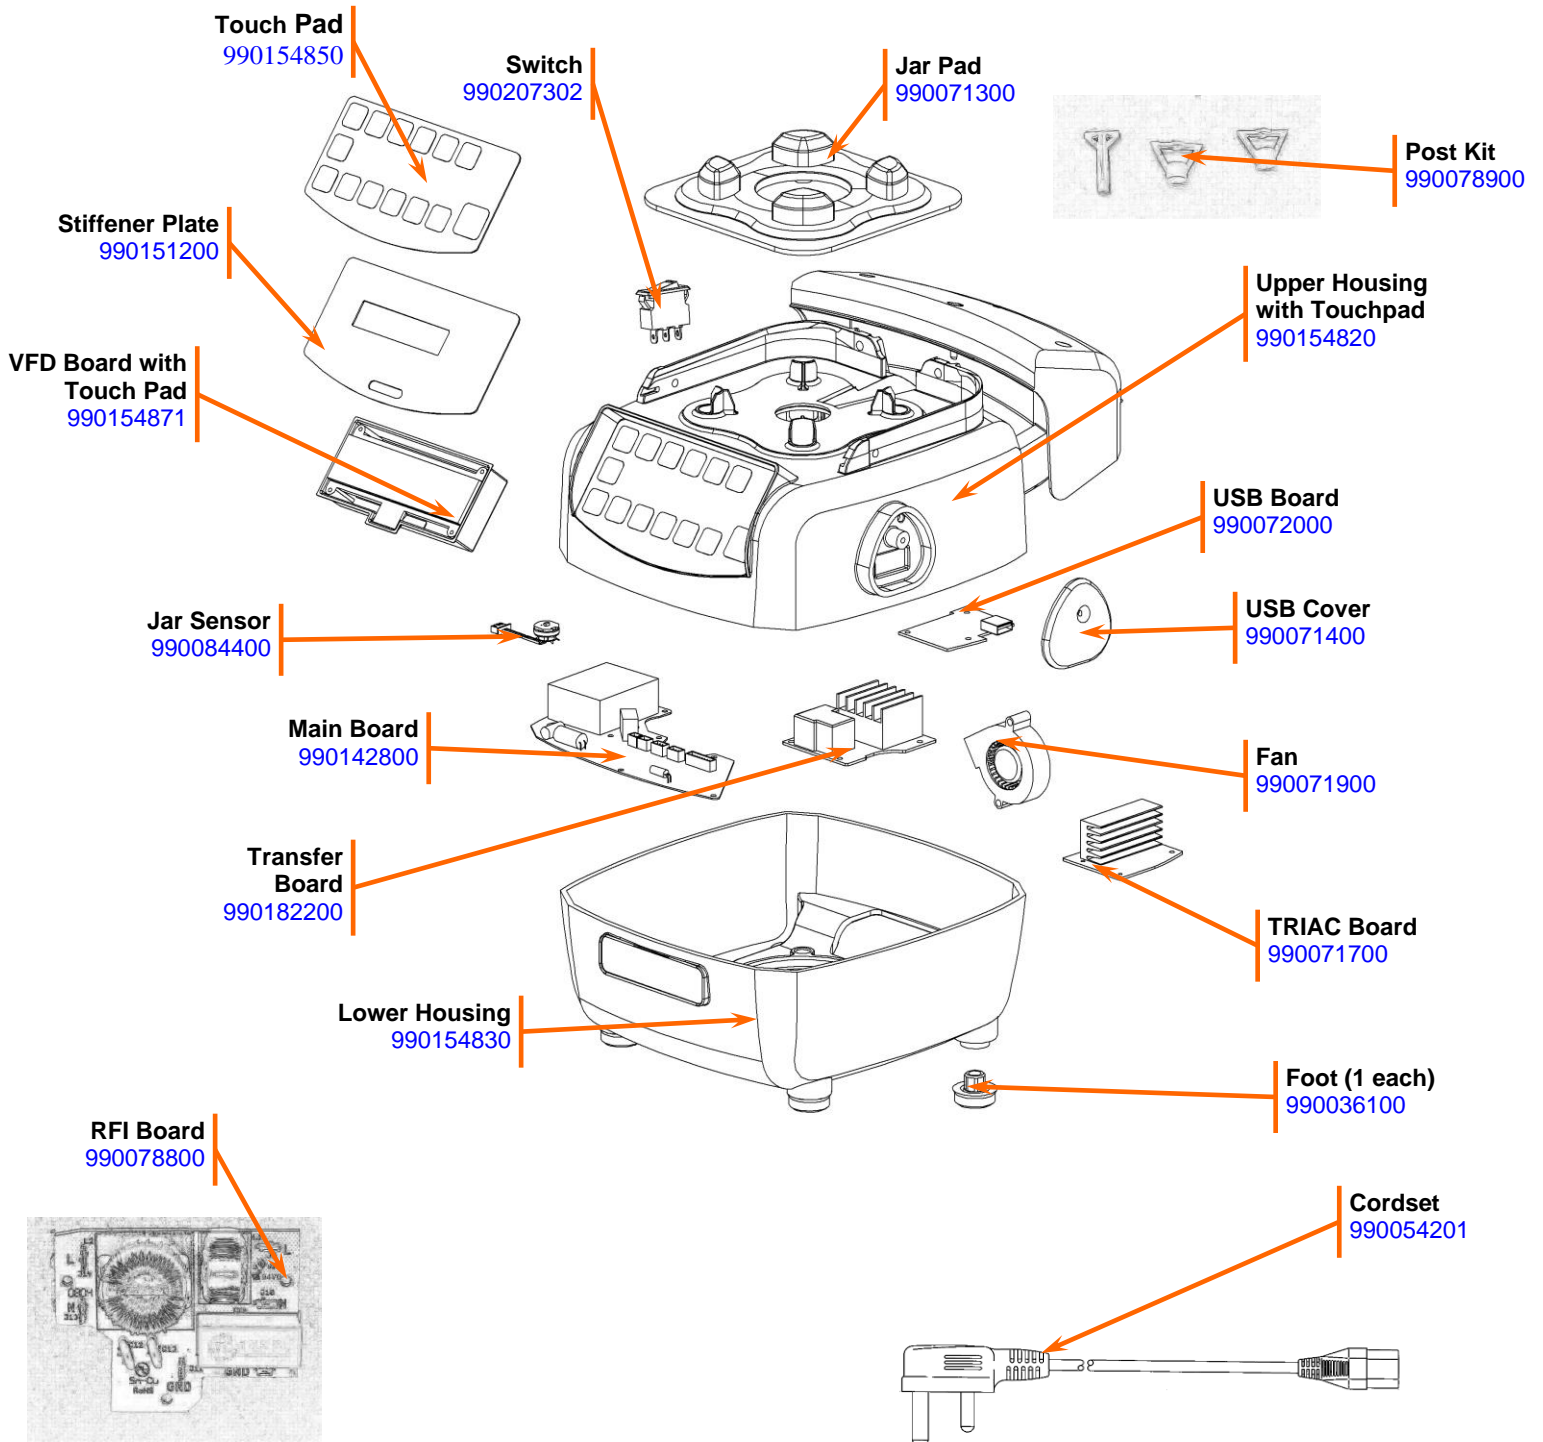

Replacement Parts

<p>Hamilton Beach 4421 Waterfront Drive Glen Allen, VA 23060</p>	Revision	Change lid part number.					Rev. Date:
	Description:						09/14/2021
	Request #:	DOC12052	Page:	1 of 4	Document #:	540087000	Rev: E

Notes:

*Complete Container Includes: Cutter Assembly, Container, Lid and Filler Cap

**Cutter Assembly Includes: Blade, Lock Washer, Hex Nut, Drive Coupling Attachment and Cutter Bearing Assembly.

 4421 Waterfront Drive Glen Allen, VA 23060	Revision	Change lid part number.					Rev. Date:	
	Description:						09/14/2021	
	Request #:	DOC12052	Page:	3 of 4	Document #:	540087000	Rev:	E