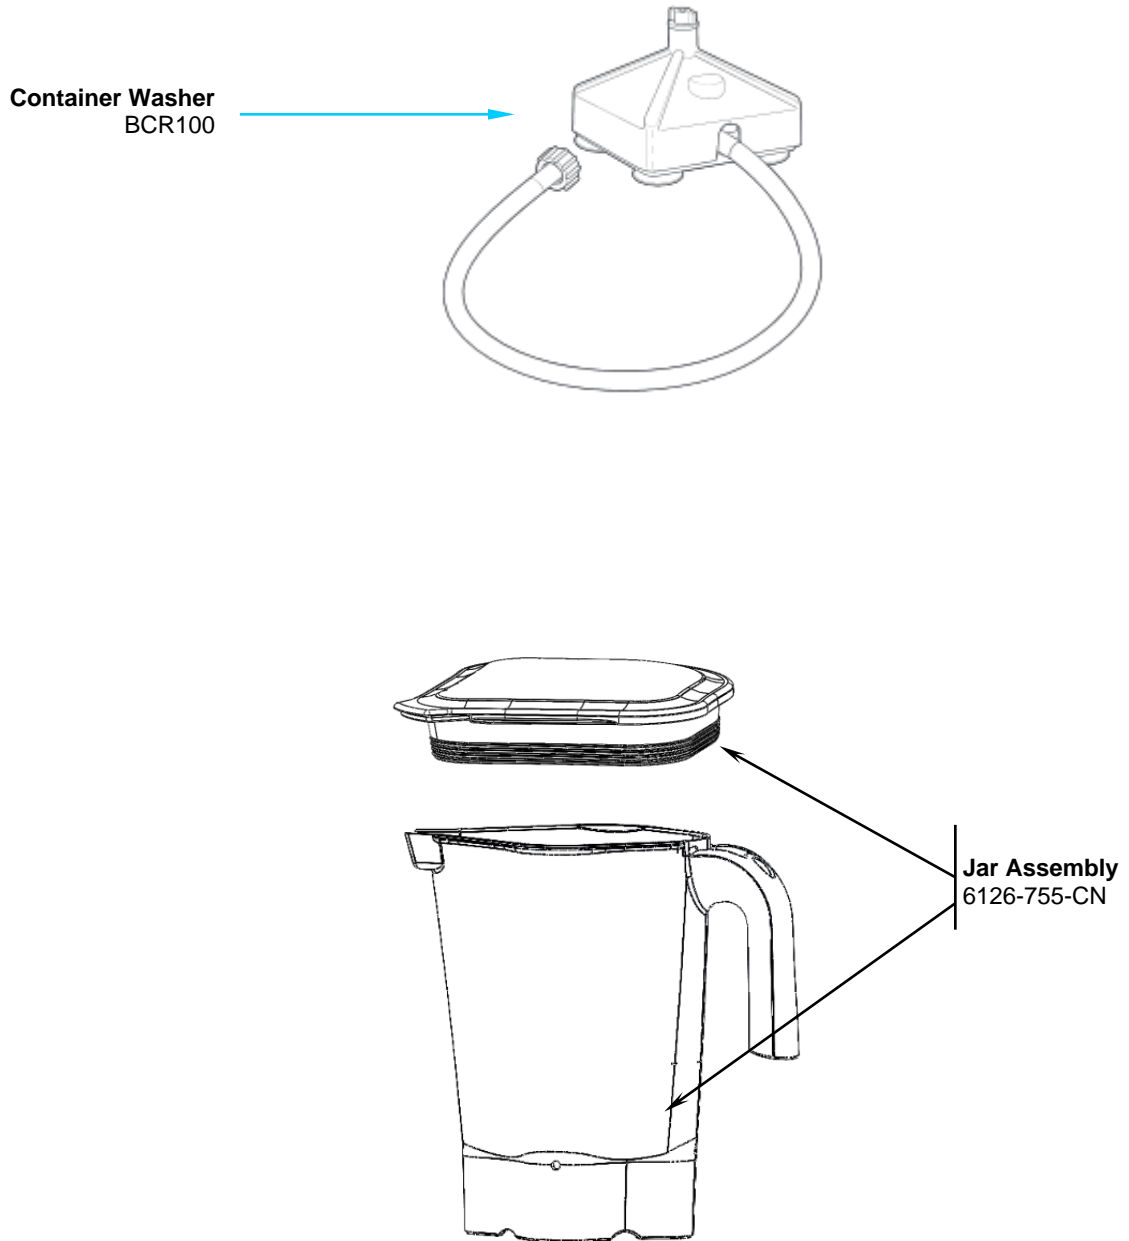

Parts and Accessories Diagram HBH750-UK

PROPRIETARY RIGHTS NOTICE This document and all information contained within it is the property of Hamilton Beach Brands, Inc. (HBB). It is confidential and proprietary and has been provided to you for a limited purpose. It must be returned or destroyed upon request. Disclosure, reproduction or use of this document and any information contained within it, in full or in part, for any purpose is forbidden without the prior written consent of HBB. No photographs may be taken of any article fabricated or assembled from this document without the prior written consent of HBB.

Accessories:

  4421 Waterfront Drive Glen Allen, VA 23060	Revision	Change Drive Coupling P/N					Rev. Date:						
	Description:						DOC11872		Page:	3 of 3	Document #:	540009402	05/27/2021
	Request #:						Rev:	H