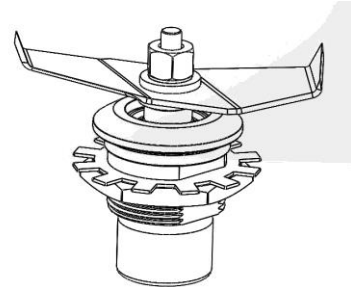

## Parts and Accessories Diagram

### Replacement Parts

**Power Cord**  
990167371

**Motor brush set**  
990167235

**Cutter Assembly**  
98650

<b>Hamilton Beach</b> 4421 Waterfront Drive Glen Allen, VA 23060	Revision	Change Drive Coupling P/N					Rev. Date:
	Description:						05/27/2021
	Request #:	DOC11872	Page:	2 of 3	Document #:	540009402	Rev: