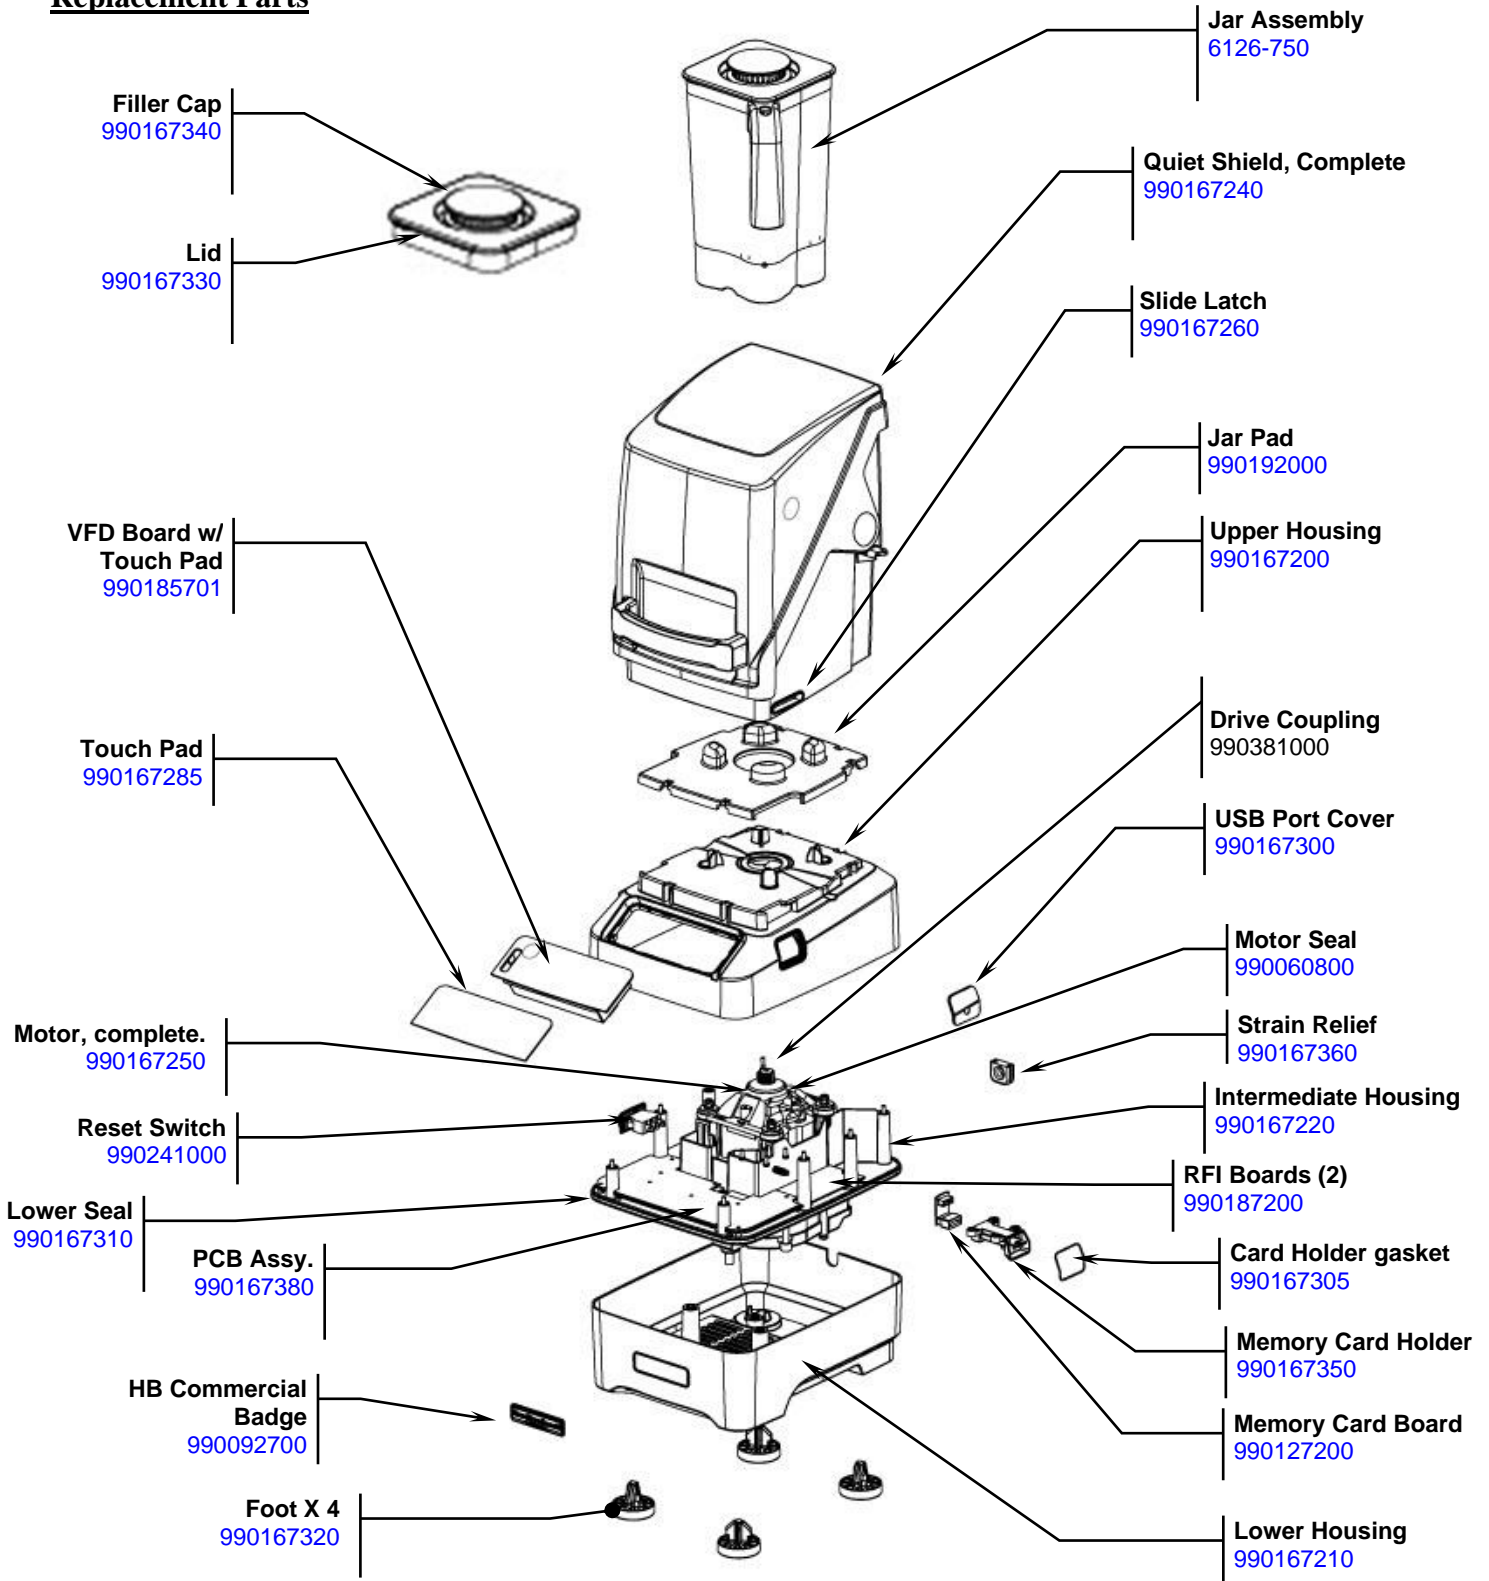

### Replacement Parts

<p>Hamilton Beach 4421 Waterfront Drive Glen Allen, VA 23060</p>	Revision	Change Drive Coupling P/N				Rev. Date:	
	Description:					05/27/2021	
	Request #:	DOC11872	Page:	1 of 3	Document #:	540009402	Rev:

## Parts and Accessories Diagram

### Replacement Parts

**Power Cord**  
990167371

**Motor brush set**  
990167235

**Cutter Assembly**  
98650

<b>Hamilton Beach</b> 4421 Waterfront Drive Glen Allen, VA 23060	Revision	Change Drive Coupling P/N					Rev. Date:
	Description:						05/27/2021
	Request #:	DOC11872	Page:	2 of 3	Document #:	540009402	Rev: