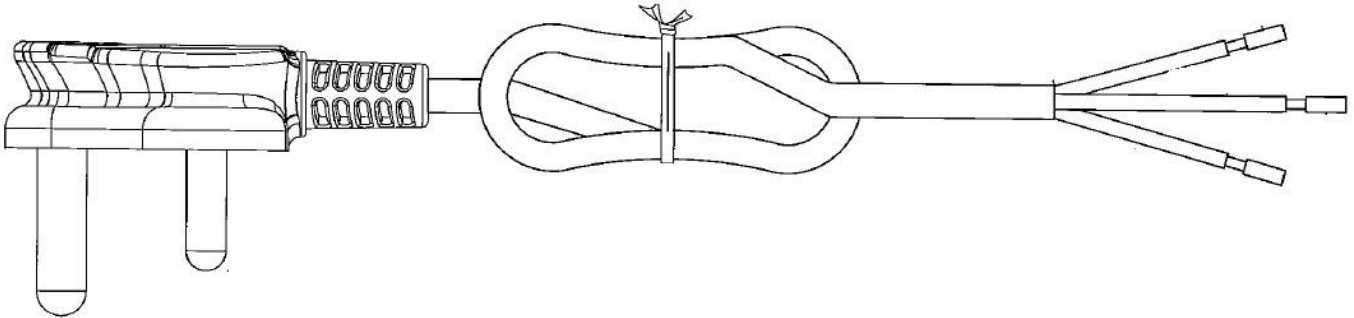

Parts and Accessories Diagram

HBH750-SA

PROPRIETARY RIGHTS NOTICE This document and all information contained within it is the property of Hamilton Beach Brands, Inc. (HBB). It is confidential and proprietary and has been provided to you for a limited purpose. It must be returned or destroyed upon request. Disclosure, reproduction or use of this document and any information contained within it, in full or in part, for any purpose is forbidden without the prior written consent of HBB. No photographs may be taken of any article fabricated or assembled from this document without the prior written consent of HBB.

Replacement Parts

Power Cord

990233600