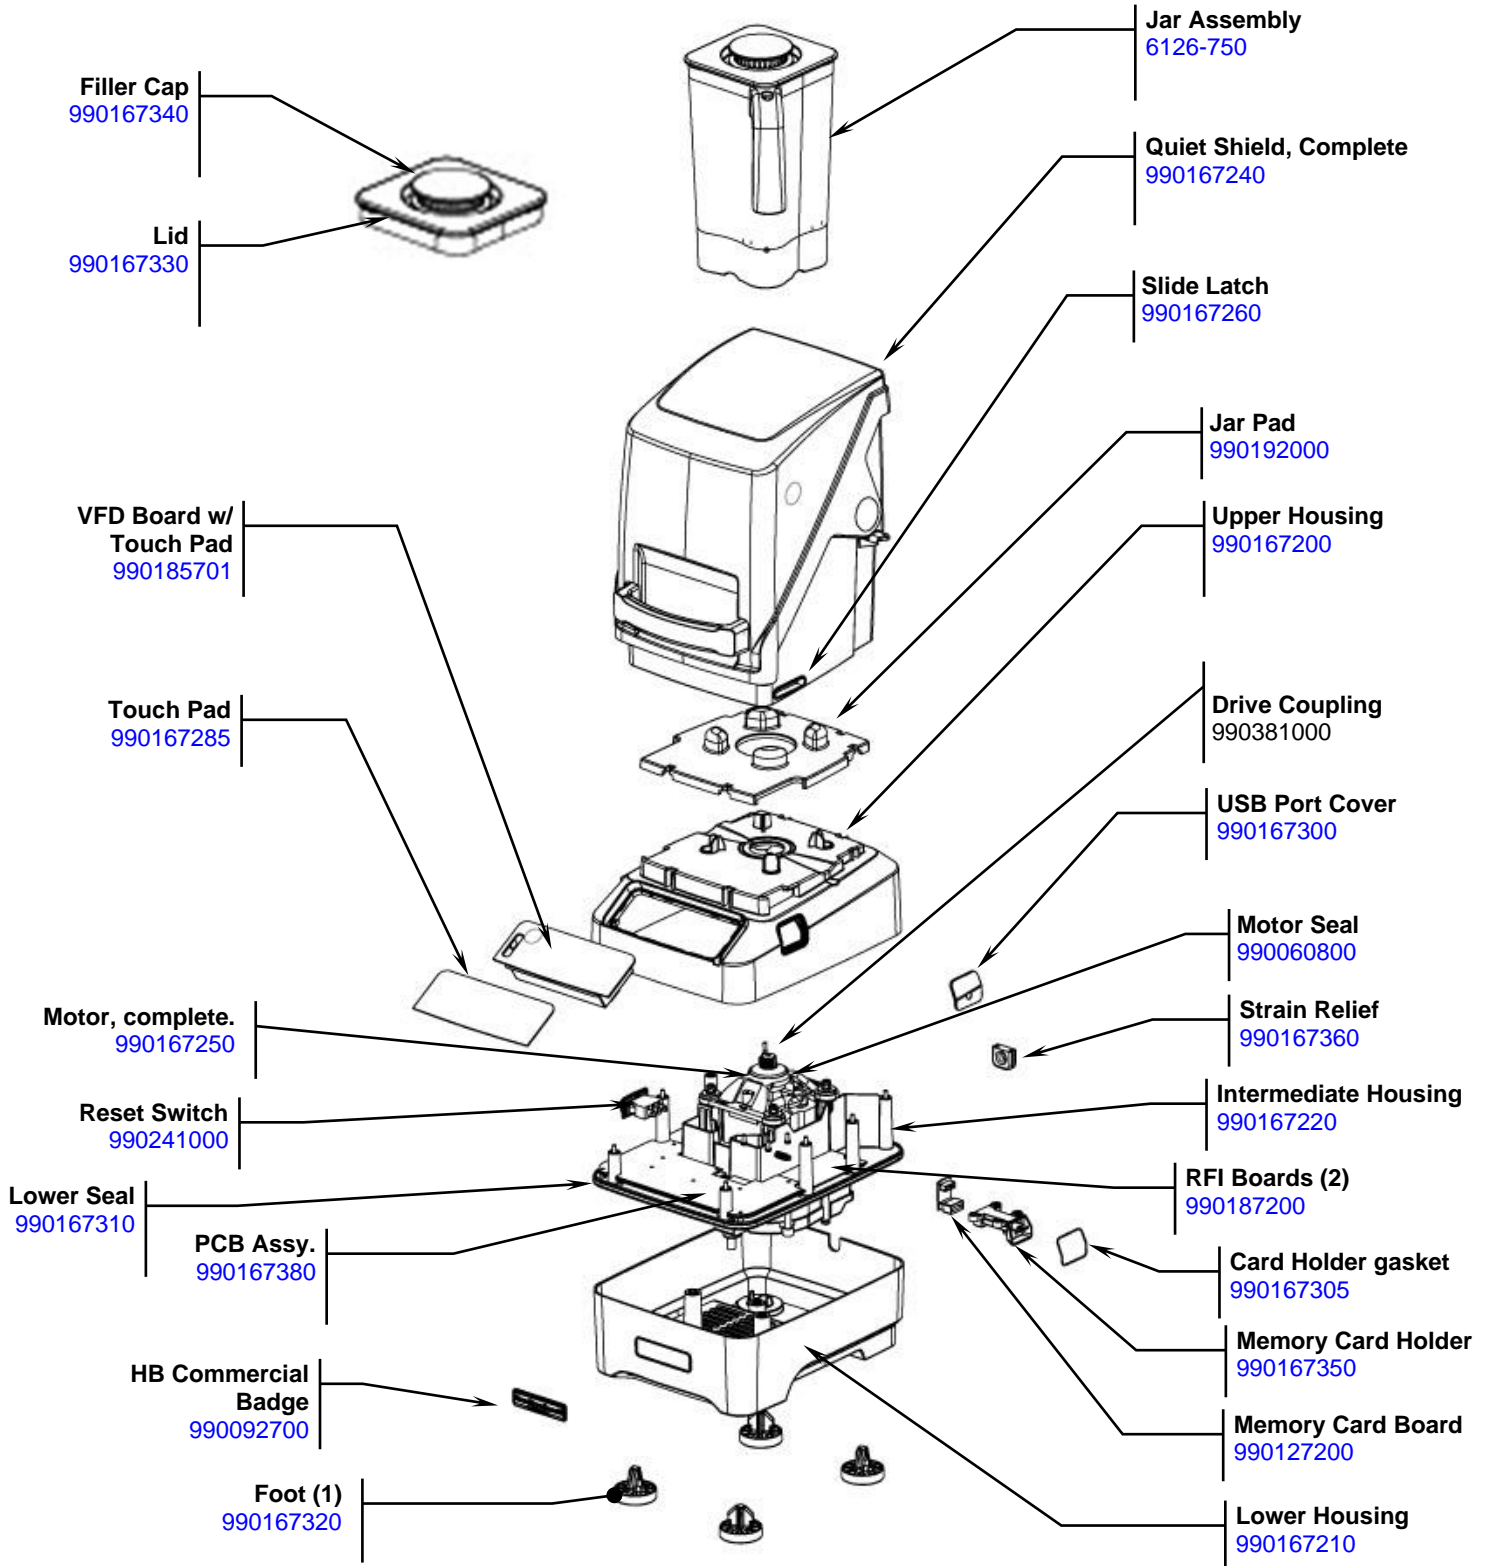

Replacement Parts

 Hamilton Beach 4421 Waterfront Drive Glen Allen, VA 23060	Revision	Change Drive Coupling P/N				Rev. Date:	
	Description:					05/27/2021	
	Request #:	DOC11872	Page:	1 of 3	Document #:	540092300	Rev:

Replacement Parts

Power Cord

990233600

Motor brush set

990167235

Cutter Assembly

98650

 4421 Waterfront Drive Glen Allen, VA 23060	Revision	Change Drive Coupling P/N				Rev. Date:	
	Description:					05/27/2021	
	Request #:	DOC11872	Page:	2 of 3	Document #:	540092300	Rev:

Accessories

Container Washer
BCR100

 4421 Waterfront Drive Glen Allen, VA 23060	Revision	Change Drive Coupling P/N					Rev. Date:	
	Description:						DOC11872	
	Request #:						Rev:	E