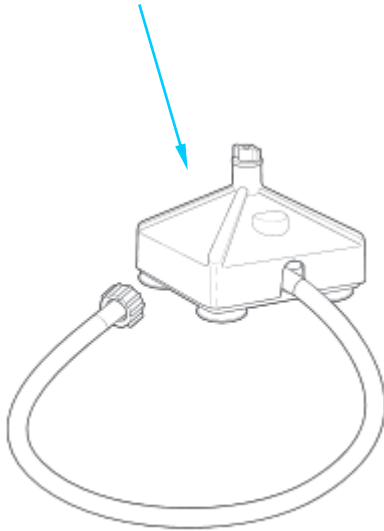

Parts and Accessories Diagram HBH750-CE

PROPRIETARY RIGHTS NOTICE This document and all information contained within it is the property of Hamilton Beach Brands, Inc. (HBB). It is confidential and proprietary and has been provided to you for a limited purpose. It must be returned or destroyed upon request. Disclosure, reproduction or use of this document and any information contained within it, in full or in part, for any purpose is forbidden without the prior written consent of HBB. No photographs may be taken of any article fabricated or assembled from this document without the prior written consent of HBB.

Accessories

Container Washer
BCR100

  4421 Waterfront Drive Glen Allen, VA 23060	Revision	Change Drive Coupling P/N					Rev. Date:						
	Description:						DOC11872		Page:	3 of 3	Document #:	540092300	05/27/2021
	Request #:						Rev:	E