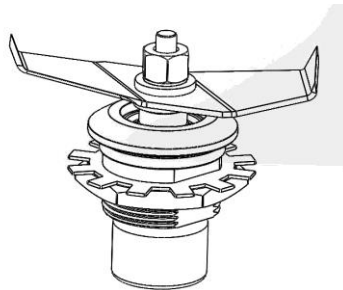

Replacement Parts

Power Cord

990233600

Motor brush set

990167235

Cutter Assembly

98650

 4421 Waterfront Drive Glen Allen, VA 23060	Revision	Change Drive Coupling P/N				Rev. Date:	
	Description:					05/27/2021	
	Request #:	DOC11872	Page:	2 of 3	Document #:	540092300	Rev: