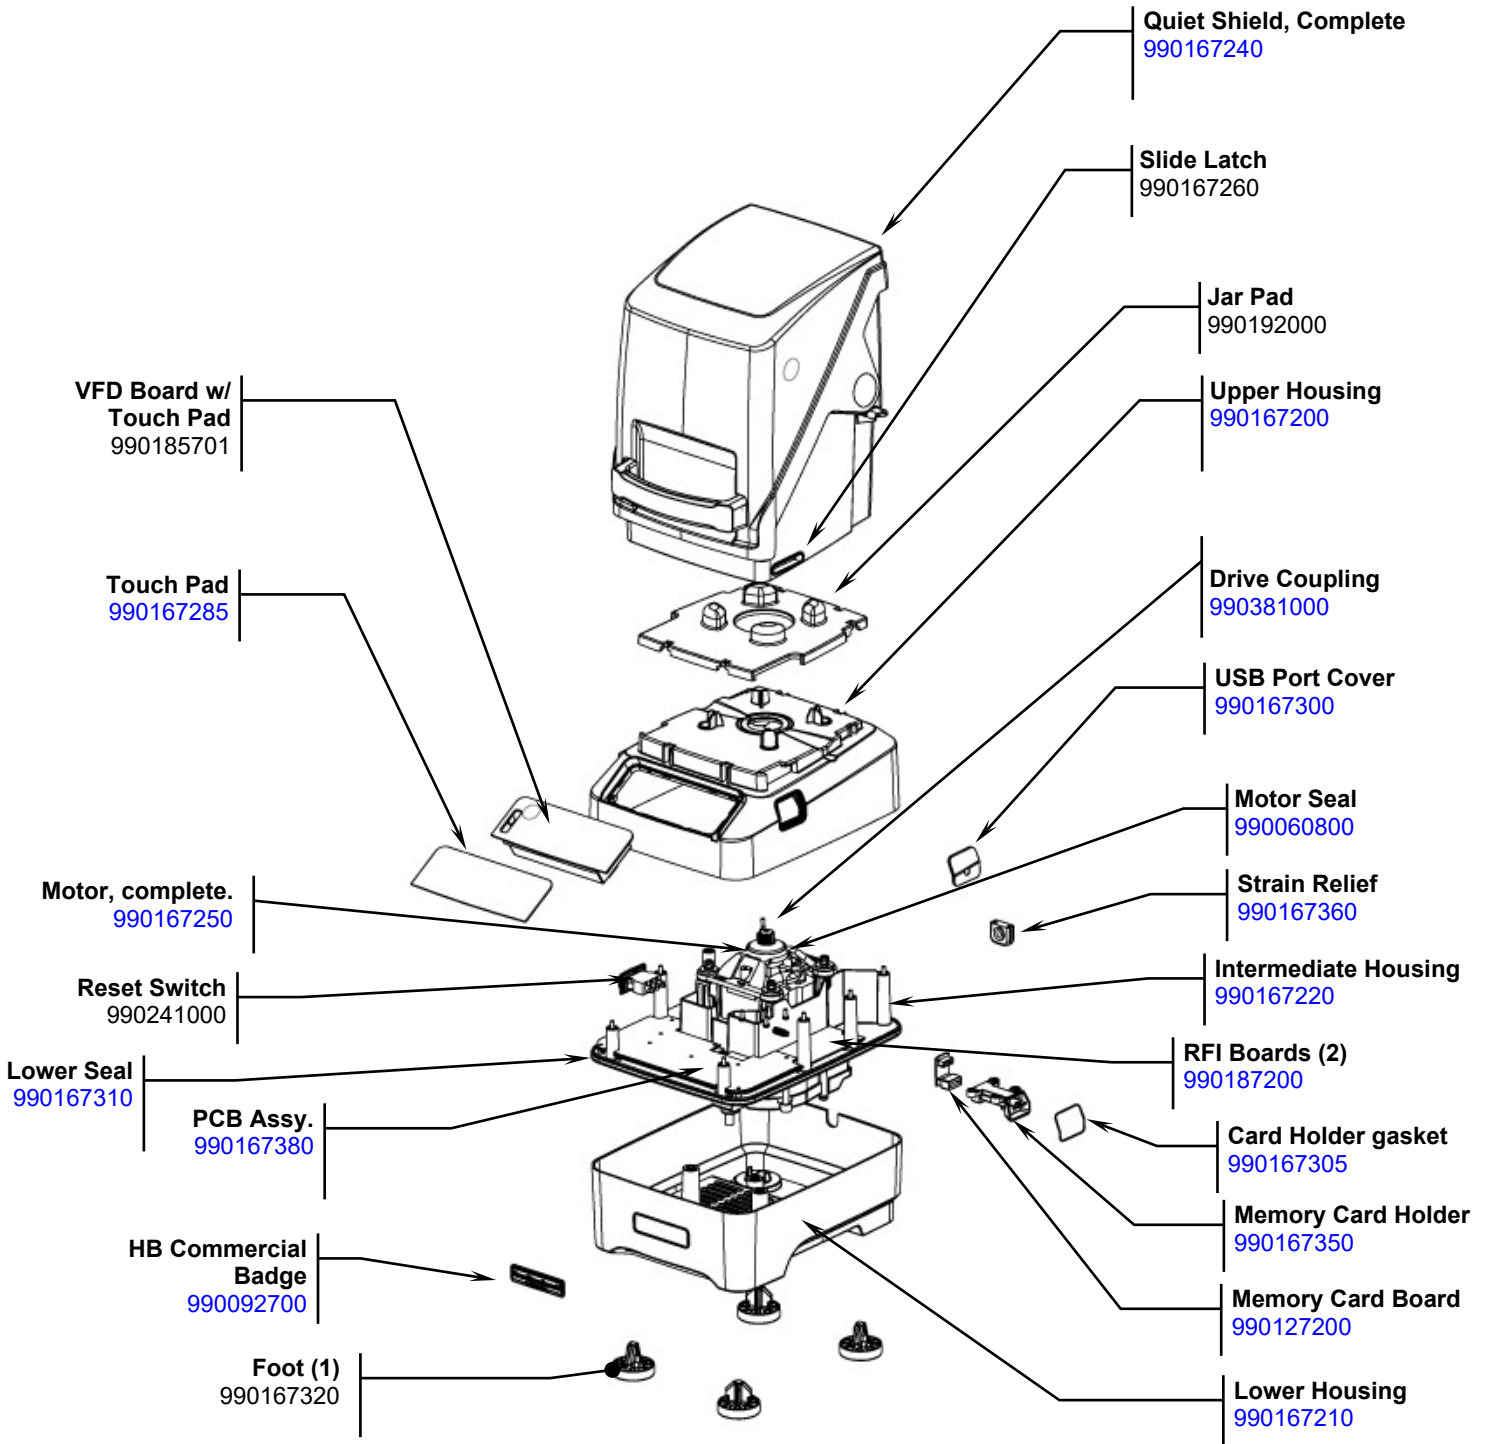

# Parts and Accessories Diagram

### Replacement Parts

 <p>Hamilton Beach 4421 Waterfront Drive Glen Allen, VA 23060</p>	Revision Description:	Replace 6126-750 with 6126-750R. Add 6126-751R. Replace 990167330 and 990167340 with 990442800.				Rev. Date:	04/02/2026
	Request #:	DOC15676	Page:	1 of 3	Document #:	540092300	Rev:

## Parts and Accessories Diagram