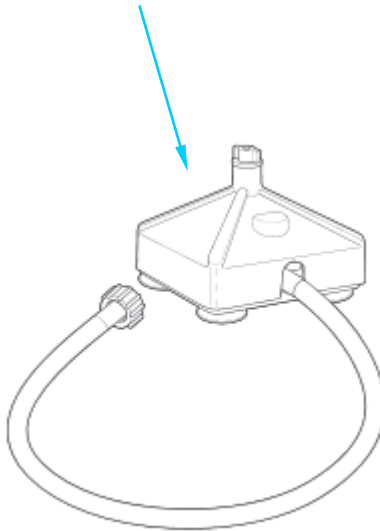

Parts and Accessories Diagram HBH750-CE

PROPRIETARY RIGHTS NOTICE This document and all information contained within it is the property of Hamilton Beach Brands, Inc. (HBB). It is confidential and proprietary and has been provided to you for a limited purpose. It must be returned or destroyed upon request. Disclosure, reproduction or use of this document and any information contained within it, in full or in part, for any purpose is forbidden without the prior written consent of HBB. No photographs may be taken of any article fabricated or assembled from this document without the prior written consent of HBB.

Accessories

Container Washer
BCR100

 4421 Waterfront Drive Glen Allen, VA 23060	Revision	Replace 6126-750 with 6126-750R. Add 6126-751R. Replace 990167330 and				Rev. Date:		
	Description:	990167340 with 990442800.				04/02/2026		
	Request #:	DOC15676	Page:	3 of 3	Document #:	540092300	Rev:	F