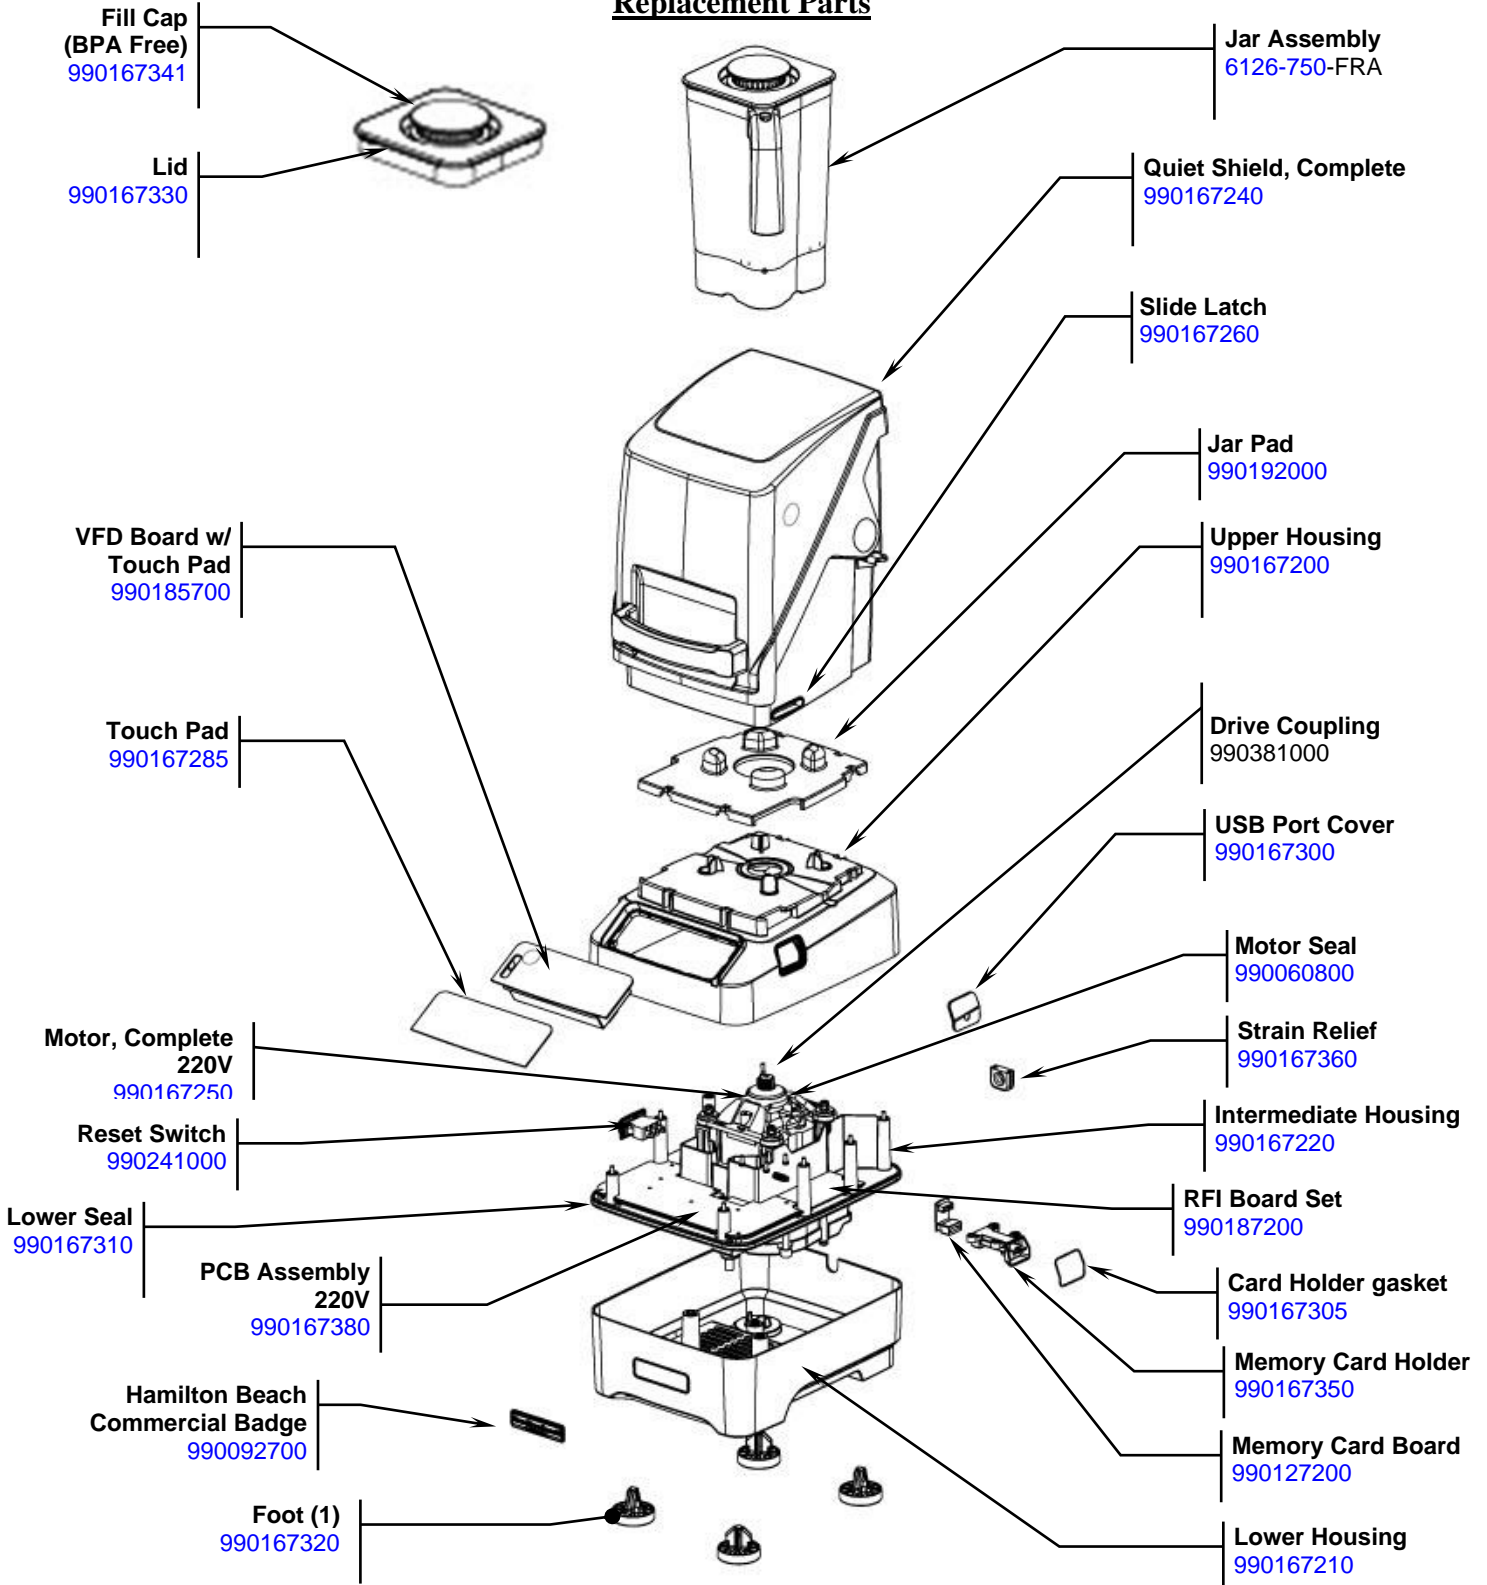

Parts and Accessories Diagram HBH750-FRA

PROPRIETARY RIGHTS NOTICE This document and all information contained within it is the property of Hamilton Beach Brands, Inc. (HBB). It is confidential and proprietary and has been provided to you for a limited purpose. It must be returned or destroyed upon request. Disclosure, reproduction or use of this document and any information contained within it, in full or in part, for any purpose is forbidden without the prior written consent of HBB. No photographs may be taken of any article fabricated or assembled from this document without the prior written consent of HBB.

Replacement Parts

  4421 Waterfront Drive Glen Allen, VA 23060	Revision	Change Drive Coupling P/N				Rev. Date:				
	Description:					DOC11872		Page: 1 of 3	Document #: 540009405	05/27/2021
	Request #:	DOC11872	Page:	1 of 3	Document #:	540009405	Rev: E