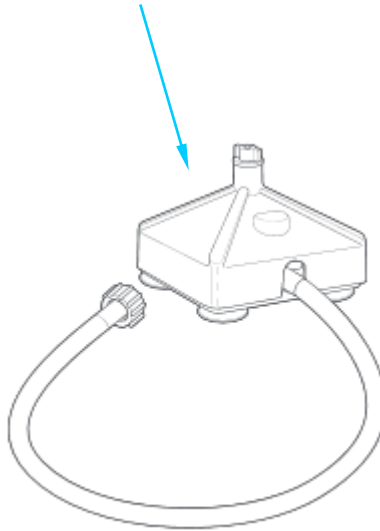

Parts and Accessories Diagram HBH750-FRA

PROPRIETARY RIGHTS NOTICE This document and all information contained within it is the property of Hamilton Beach Brands, Inc. (HBB). It is confidential and proprietary and has been provided to you for a limited purpose. It must be returned or destroyed upon request. Disclosure, reproduction or use of this document and any information contained within it, in full or in part, for any purpose is forbidden without the prior written consent of HBB. No photographs may be taken of any article fabricated or assembled from this document without the prior written consent of HBB.

Accessories

Container Rinser
BCR100

Jar Assembly
6126-755-FRA

  4421 Waterfront Drive Glen Allen, VA 23060	Revision	Change Drive Coupling P/N					Rev. Date:						
	Description:						DOC11872		Page:	3 of 3	Document #:	540009405	05/27/2021
	Request #:	Page:	3 of 3	Document #:	540009405	Rev:	E