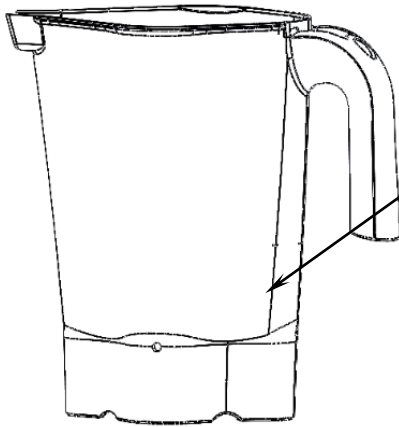

Parts and Accessories Diagram HBH750-FRA

PROPRIETARY RIGHTS NOTICE This document and all information contained within it is the property of Hamilton Beach Brands, Inc. (HBB). It is confidential and proprietary and has been provided to you for a limited purpose. It must be returned or destroyed upon request. Disclosure, reproduction or use of this document and any information contained within it, in full or in part, for any purpose is forbidden without the prior written consent of HBB. No photographs may be taken of any article fabricated or assembled from this document without the prior written consent of HBB.

Accessories

Container Rinser
BCR100

Jar Assembly
6126-755-FRA

  4421 Waterfront Drive Glen Allen, VA 23060	Revision	Change Drive Coupling P/N					Rev. Date:						
	Description:						DOC11872		Page:	3 of 3	Document #:	540009405	05/27/2021
	Request #:	Page:	3 of 3	Document #:	540009405	Rev:	E