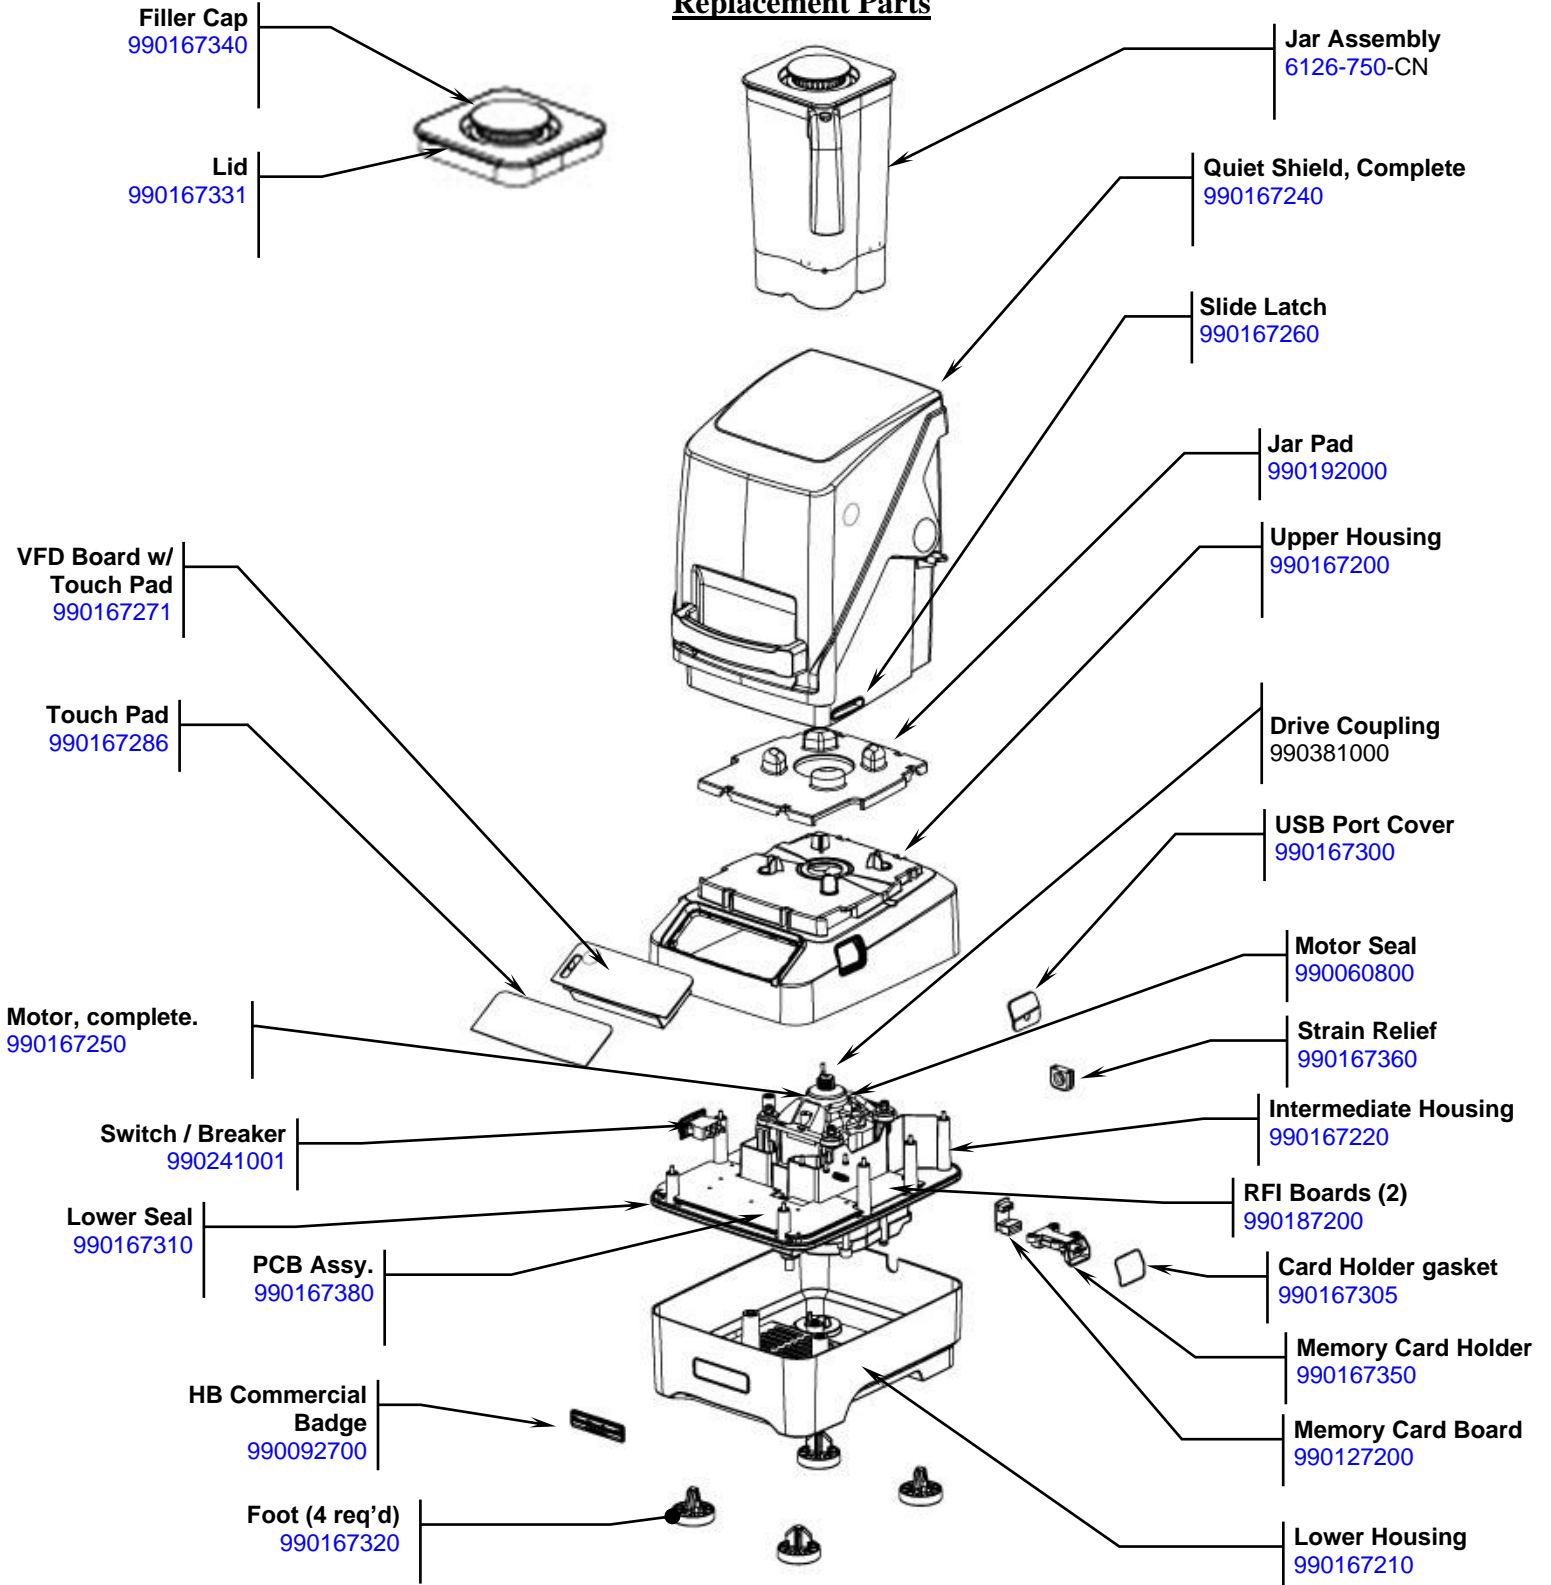

Replacement Parts

 Hamilton Beach 4421 Waterfront Drive Glen Allen, VA 23060	Revision	Change Drive Coupling P/N				Rev. Date:	
	Description:					05/27/2021	
	Request #:	DOC11872	Page:	1 of 3	Document #:	540009403	Rev:

Replacement Parts

Power Cord

990167372

Motor brush set
990167235

Cutter Assembly

98650-CN

 4421 Waterfront Drive Glen Allen, VA 23060	Revision Description:	Change Drive Coupling P/N				Rev. Date:
	Request #:	DOC11872	Page:	2 of 3	Document #:	540009403