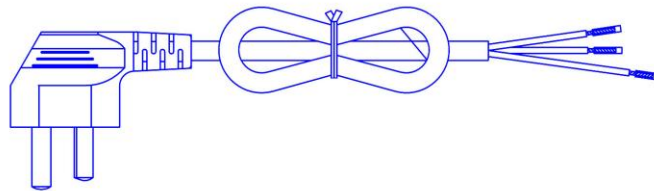

Parts and Accessories Diagram

HBH750-CN

PROPRIETARY RIGHTS NOTICE This document and all information contained within it is the property of Hamilton Beach Brands, Inc. (HBB). It is confidential and proprietary and has been provided to you for a limited purpose. It must be returned or destroyed upon request. Disclosure, reproduction or use of this document and any information contained within it, in full or in part, for any purpose is forbidden without the prior written consent of HBB. No photographs may be taken of any article fabricated or assembled from this document without the prior written consent of HBB.

Replacement Parts

Power Cord

990167372

Motor brush set
990167235