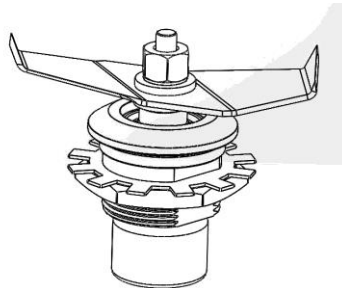

Replacement Parts

Power Cord

990167372

Motor brush set
990167235

Cutter Assembly

98650-CN

 4421 Waterfront Drive Glen Allen, VA 23060	Revision Description:	Change Drive Coupling P/N				Rev. Date:
	Request #:	DOC11872	Page:	2 of 3	Document #:	540009403