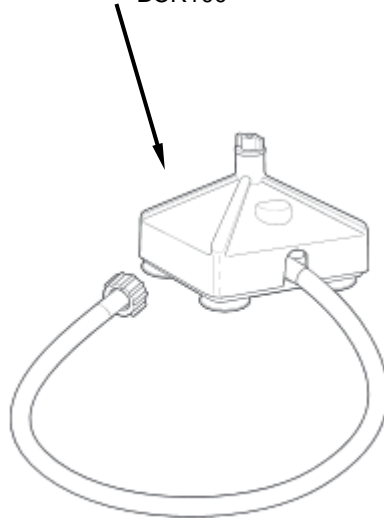

Parts and Accessories Diagram

HBH750-CN

PROPRIETARY RIGHTS NOTICE This document and all information contained within it is the property of Hamilton Beach Brands, Inc. (HBB). It is confidential and proprietary and has been provided to you for a limited purpose. It must be returned or destroyed upon request. Disclosure, reproduction or use of this document and any information contained within it, in full or in part, for any purpose is forbidden without the prior written consent of HBB. No photographs may be taken of any article fabricated or assembled from this document without the prior written consent of HBB.

Accessories

Container Washer
BCR100

Jar Assembly
6126-755-CN

Hamilton Beach 4421 Waterfront Drive Glen Allen, VA 23060	Revision	Change Drive Coupling P/N				Rev. Date:		
	Description:					05/27/2021		
	Request #:	DOC11872	Page:	3 of 3	Document #:	540009403	Rev:	H