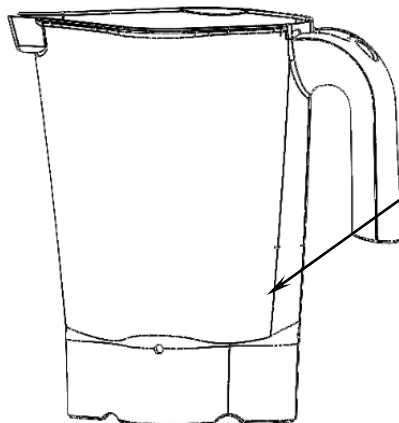

Parts and Accessories Diagram

HBH750-CN

PROPRIETARY RIGHTS NOTICE This document and all information contained within it is the property of Hamilton Beach Brands, Inc. (HBB). It is confidential and proprietary and has been provided to you for a limited purpose. It must be returned or destroyed upon request. Disclosure, reproduction or use of this document and any information contained within it, in full or in part, for any purpose is forbidden without the prior written consent of HBB. No photographs may be taken of any article fabricated or assembled from this document without the prior written consent of HBB.

Accessories

Container Washer
BCR100

Jar Assembly
6126-755-CN

Hamilton Beach 4421 Waterfront Drive Glen Allen, VA 23060	Revision	Change Drive Coupling P/N				Rev. Date:		
	Description:					05/27/2021		
	Request #:	DOC11872	Page:	3 of 3	Document #:	540009403	Rev:	H