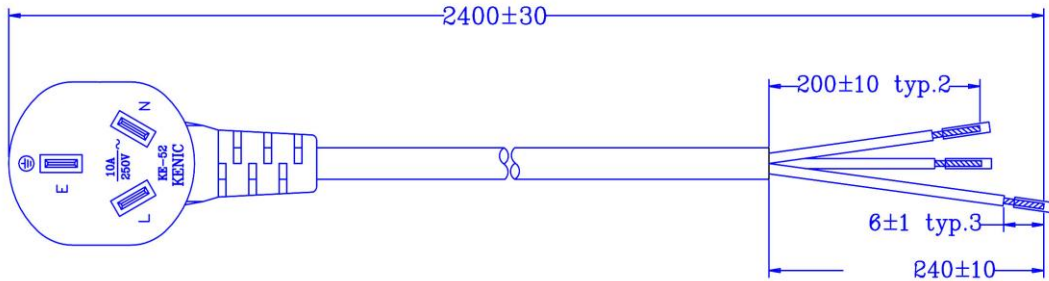

Parts and Accessories Diagram

HBH750-CN

PROPRIETARY RIGHTS NOTICE This document and all information contained within it is the property of Hamilton Beach Brands, Inc. (HBB). It is confidential and proprietary and has been provided to you for a limited purpose. It must be returned or destroyed upon request. Disclosure, reproduction or use of this document and any information contained within it, in full or in part, for any purpose is forbidden without the prior written consent of HBB. No photographs may be taken of any article fabricated or assembled from this document without the prior written consent of HBB.

Replacement Parts

Power Cord

990167372

Motor brush set
990167235