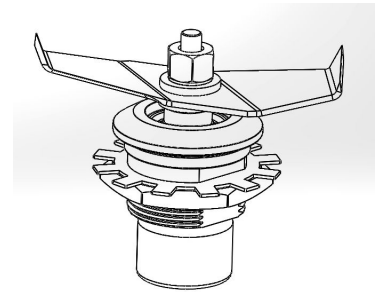

# Parts and Accessories Diagram

### Replacement Parts

**Power Cord**  
990167372

**Motor brush set**  
990167235

**Cutter Assembly**  
98650-CN

**48 Oz./1.4 Liter Jar Assembly**  
6126-750R

**48 Oz./1.4 Liter Jar Assembly w/ Cone Agitator**  
6126-751R