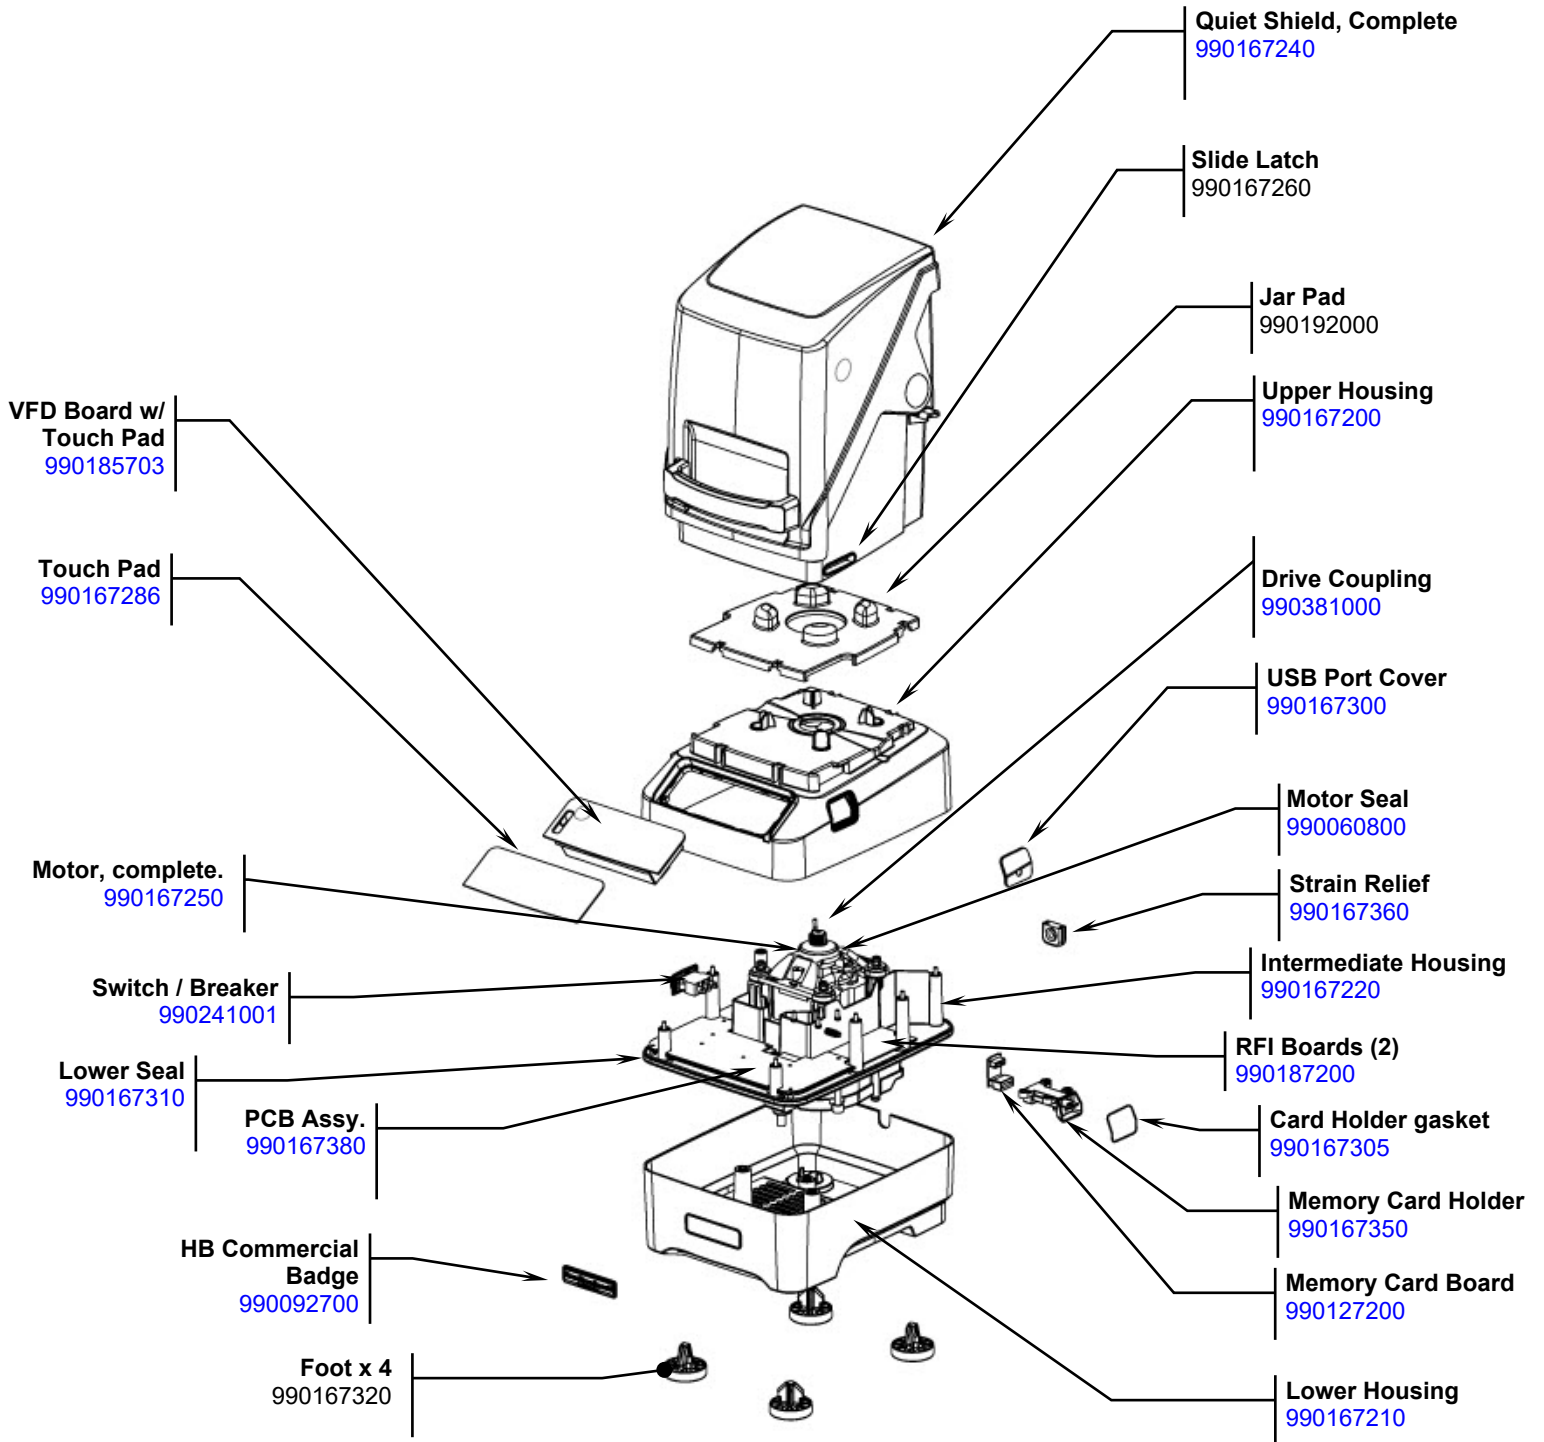

# Parts and Accessories Diagram

### Replacement Parts

 Hamilton Beach 4421 Waterfront Drive Glen Allen, VA 23060	Revision	Replace 6126-750 with 6126-750R. Add 6126-751R. Replace 990167330 and				Rev. Date:
	Description:	990167340 with 990442800.				04/01/2026
Request #:	DOC15676	Page:	1 of 3	Document #:	540009409	Rev: F

## Parts and Accessories Diagram