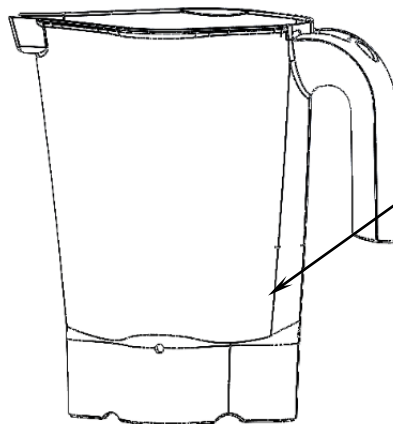

Parts and Accessories Diagram

HBH750-CN

PROPRIETARY RIGHTS NOTICE This document and all information contained within it is the property of Hamilton Beach Brands, Inc. (HBB). It is confidential and proprietary and has been provided to you for a limited purpose. It must be returned or destroyed upon request. Disclosure, reproduction or use of this document and any information contained within it, in full or in part, for any purpose is forbidden without the prior written consent of HBB. No photographs may be taken of any article fabricated or assembled from this document without the prior written consent of HBB.

Accessories

Container Washer
BCR100

Jar Assembly
6126-755-CN

 4421 Waterfront Drive Glen Allen, VA 23060	Revision	Replace 6126-750 with 6126-750R. Add 6126-751R. Replace 990167330 and				Rev. Date:	
	Description:	990167340 with 990442800.				04/01/2026	
Request #:	DOC15676	Page:	3 of 3	Document #:	540009409	Rev:	F