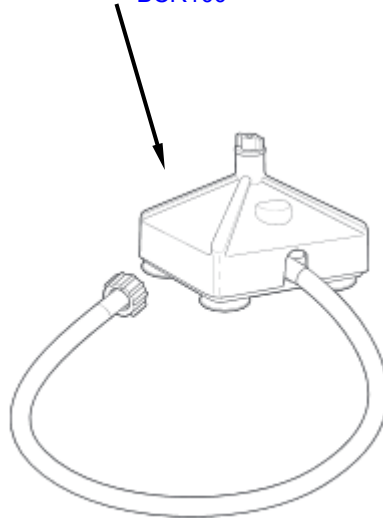

Parts and Accessories Diagram

HBH750-CN

PROPRIETARY RIGHTS NOTICE This document and all information contained within it is the property of Hamilton Beach Brands, Inc. (HBB). It is confidential and proprietary and has been provided to you for a limited purpose. It must be returned or destroyed upon request. Disclosure, reproduction or use of this document and any information contained within it, in full or in part, for any purpose is forbidden without the prior written consent of HBB. No photographs may be taken of any article fabricated or assembled from this document without the prior written consent of HBB.

Accessories

Container Washer
BCR100

Jar Assembly
6126-755-CN

 4421 Waterfront Drive Glen Allen, VA 23060	Revision	Replace 6126-750 with 6126-750R. Add 6126-751R. Replace 990167330 and				Rev. Date:	
	Description:	990167340 with 990442800.				04/01/2026	
Request #:	DOC15676	Page:	3 of 3	Document #:	540009409	Rev:	F