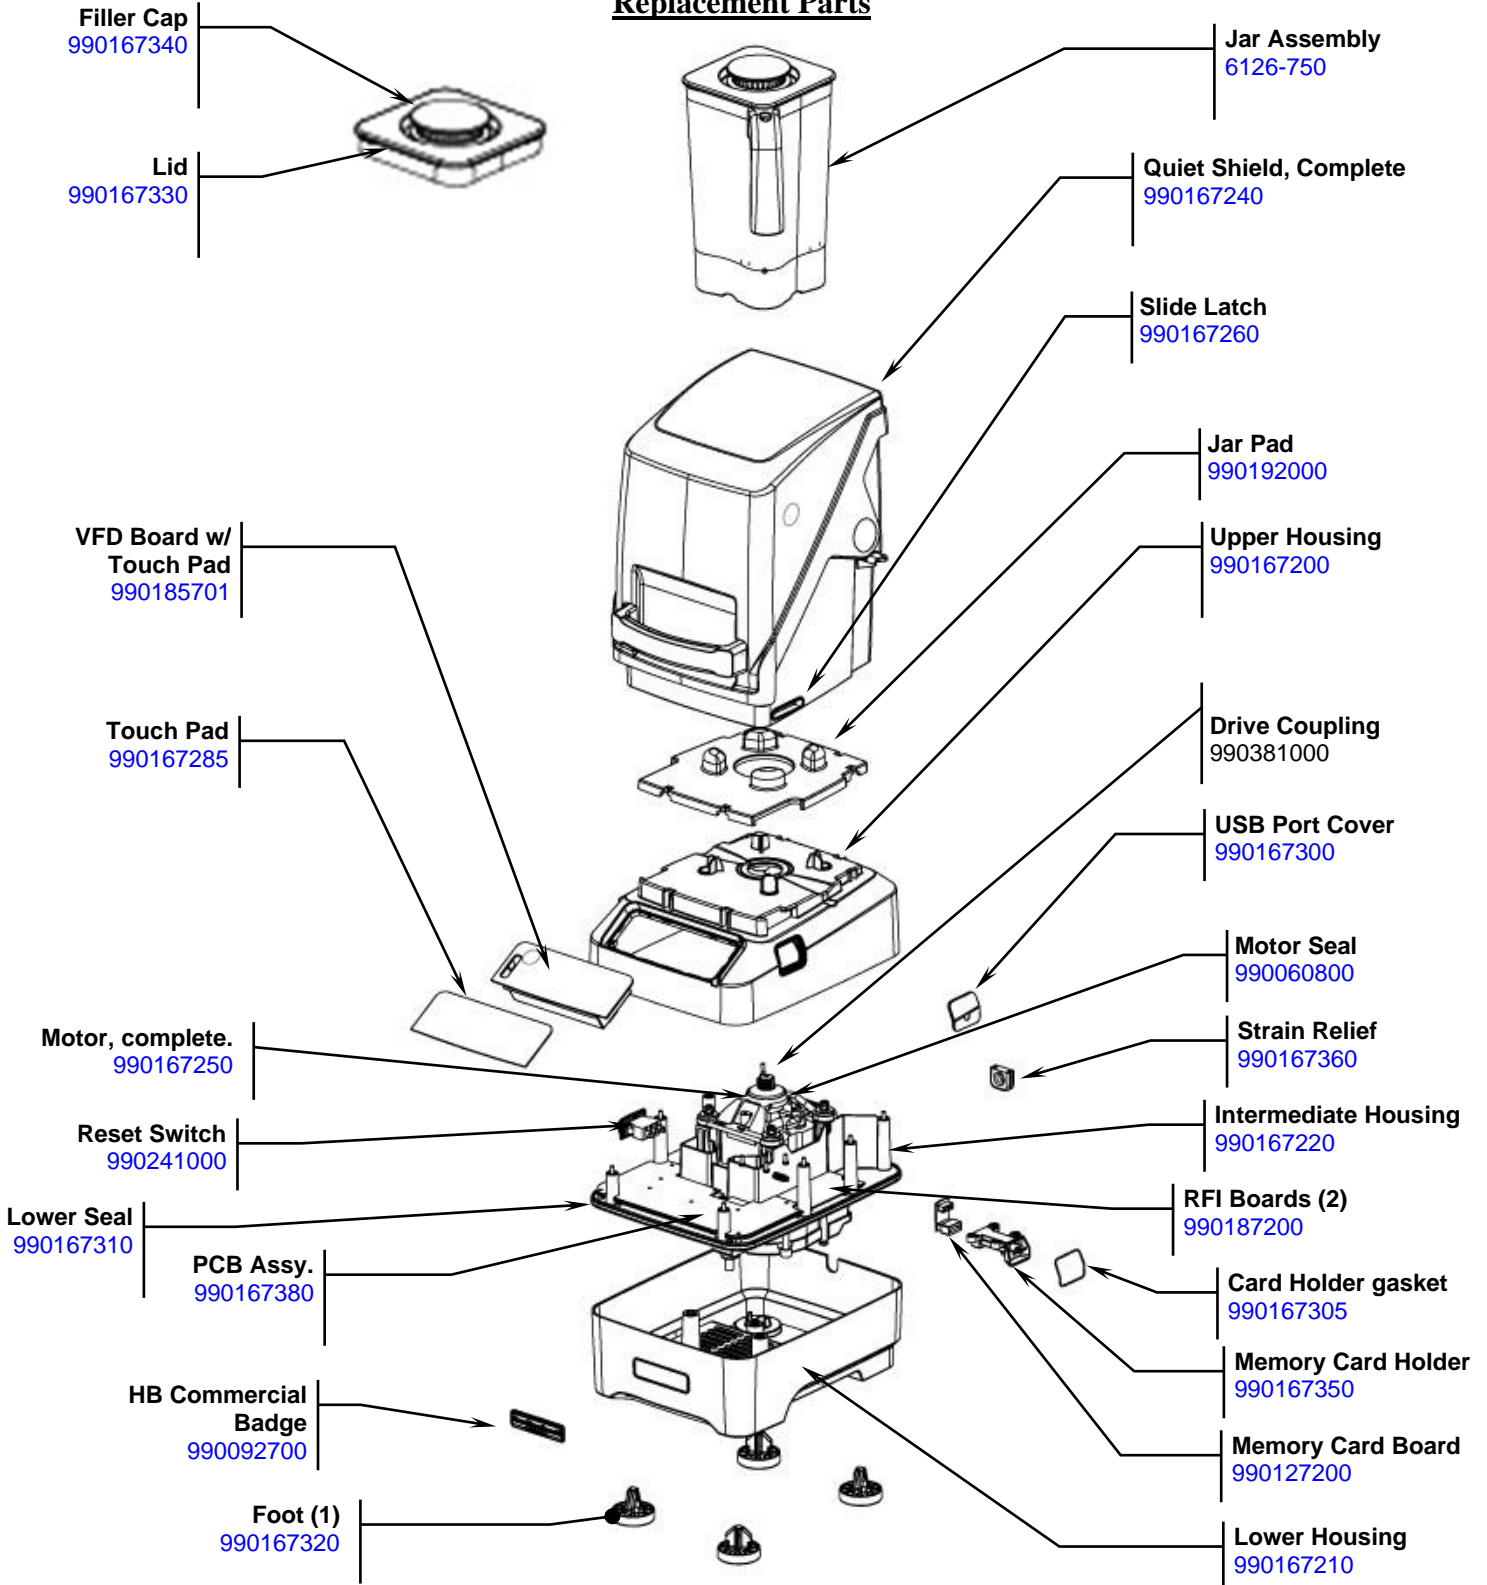

Replacement Parts

 Hamilton Beach 4421 Waterfront Drive Glen Allen, VA 23060	Revision	Change Drive Coupling P/N				Rev. Date:	
	Description:					05/27/2021	
	Request #:	DOC11872	Page:	1 of 3	Document #:	540009401	Rev:

Replacement Parts

Power Cord

990167370

Motor brush set

990167235

Cutter Assembly

98650

 4421 Waterfront Drive Glen Allen, VA 23060	Revision	Change Drive Coupling P/N				Rev. Date:	
	Description:					05/27/2021	
Request #:	DOC11872	Page:	2 of 3	Document #:	540009401	Rev:	J