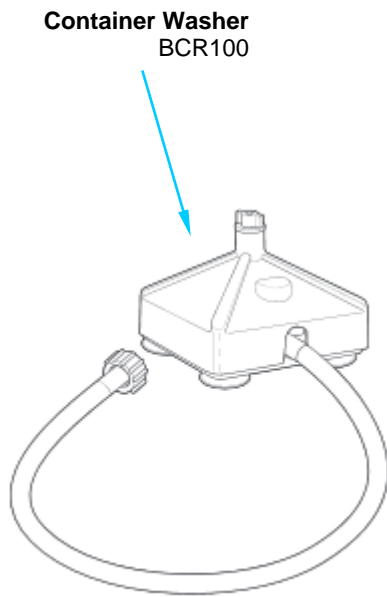

Parts and Accessories Diagram HBH750-CE

PROPRIETARY RIGHTS NOTICE This document and all information contained within it is the property of Hamilton Beach Brands, Inc. (HBB). It is confidential and proprietary and has been provided to you for a limited purpose. It must be returned or destroyed upon request. Disclosure, reproduction or use of this document and any information contained within it, in full or in part, for any purpose is forbidden without the prior written consent of HBB. No photographs may be taken of any article fabricated or assembled from this document without the prior written consent of HBB.

Accessories

  4421 Waterfront Drive Glen Allen, VA 23060	Revision	Change Drive Coupling P/N					Rev. Date:						
	Description:						DOC11872		Page:	3 of 3	Document #:	540009401	05/27/2021
	Request #:						Rev:	J