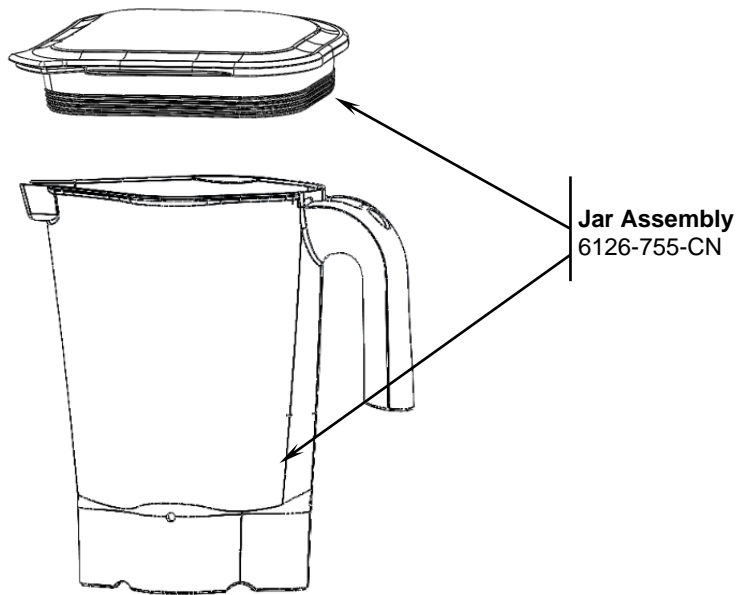

Parts and Accessories Diagram HBH750-CE

PROPRIETARY RIGHTS NOTICE This document and all information contained within it is the property of Hamilton Beach Brands, Inc. (HBB). It is confidential and proprietary and has been provided to you for a limited purpose. It must be returned or destroyed upon request. Disclosure, reproduction or use of this document and any information contained within it, in full or in part, for any purpose is forbidden without the prior written consent of HBB. No photographs may be taken of any article fabricated or assembled from this document without the prior written consent of HBB.

Accessories

  4421 Waterfront Drive Glen Allen, VA 23060	Revision	Change Drive Coupling P/N					Rev. Date:						
	Description:						DOC11872		Page:	3 of 3	Document #:	540009401	05/27/2021
	Request #:						Rev:	J