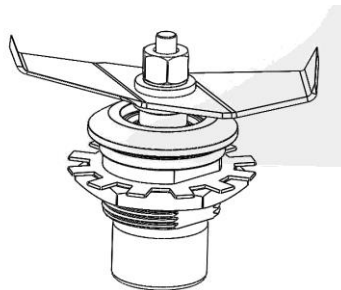

Replacement Parts

Power Cord

990167370

Motor brush set

990167235

Cutter Assembly

98650

 4421 Waterfront Drive Glen Allen, VA 23060	Revision	Change Drive Coupling P/N				Rev. Date:	
	Description:					05/27/2021	
Request #:	DOC11872	Page:	2 of 3	Document #:	540009401	Rev:	J