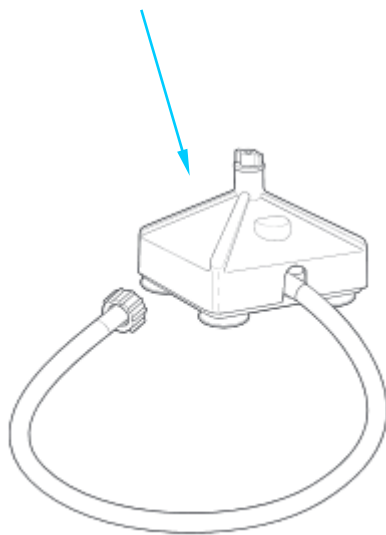

Parts and Accessories Diagram
HBH750-CE

PROPRIETARY RIGHTS NOTICE This document and all information contained within it is the property of Hamilton Beach Brands, Inc. (HBB). It is confidential and proprietary and has been provided to you for a limited purpose. It must be returned or destroyed upon request. Disclosure, reproduction or use of this document and any information contained within it, in full or in part, for any purpose is forbidden without the prior written consent of HBB. No photographs may be taken of any article fabricated or assembled from this document without the prior written consent of HBB.

Accessories

Container Washer
BCR100

Jar Assembly
6126-755-CN

  4421 Waterfront Drive Glen Allen, VA 23060	Revision	Replace 6126-750 with 6126-750R. Add 6126-751R.				Rev. Date:
	Description:	Replace 990167330 and 990167340 with 990442800.				04/01/2026
Request #:	DOC15676	Page:	3 of 3	Document #:	540009401	Rev: K