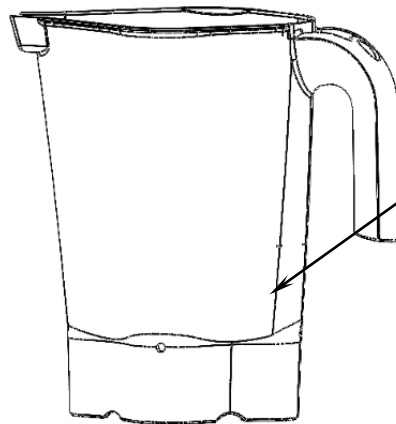

Parts and Accessories Diagram
HBH750-CE

PROPRIETARY RIGHTS NOTICE This document and all information contained within it is the property of Hamilton Beach Brands, Inc. (HBB). It is confidential and proprietary and has been provided to you for a limited purpose. It must be returned or destroyed upon request. Disclosure, reproduction or use of this document and any information contained within it, in full or in part, for any purpose is forbidden without the prior written consent of HBB. No photographs may be taken of any article fabricated or assembled from this document without the prior written consent of HBB.

Accessories

Container Washer
BCR100

Jar Assembly
6126-755-CN

  4421 Waterfront Drive Glen Allen, VA 23060	Revision	Replace 6126-750 with 6126-750R. Add 6126-751R.				Rev. Date:
	Description:	Replace 990167330 and 990167340 with 990442800.				04/01/2026
Request #:	DOC15676	Page:	3 of 3	Document #:	540009401	Rev: K