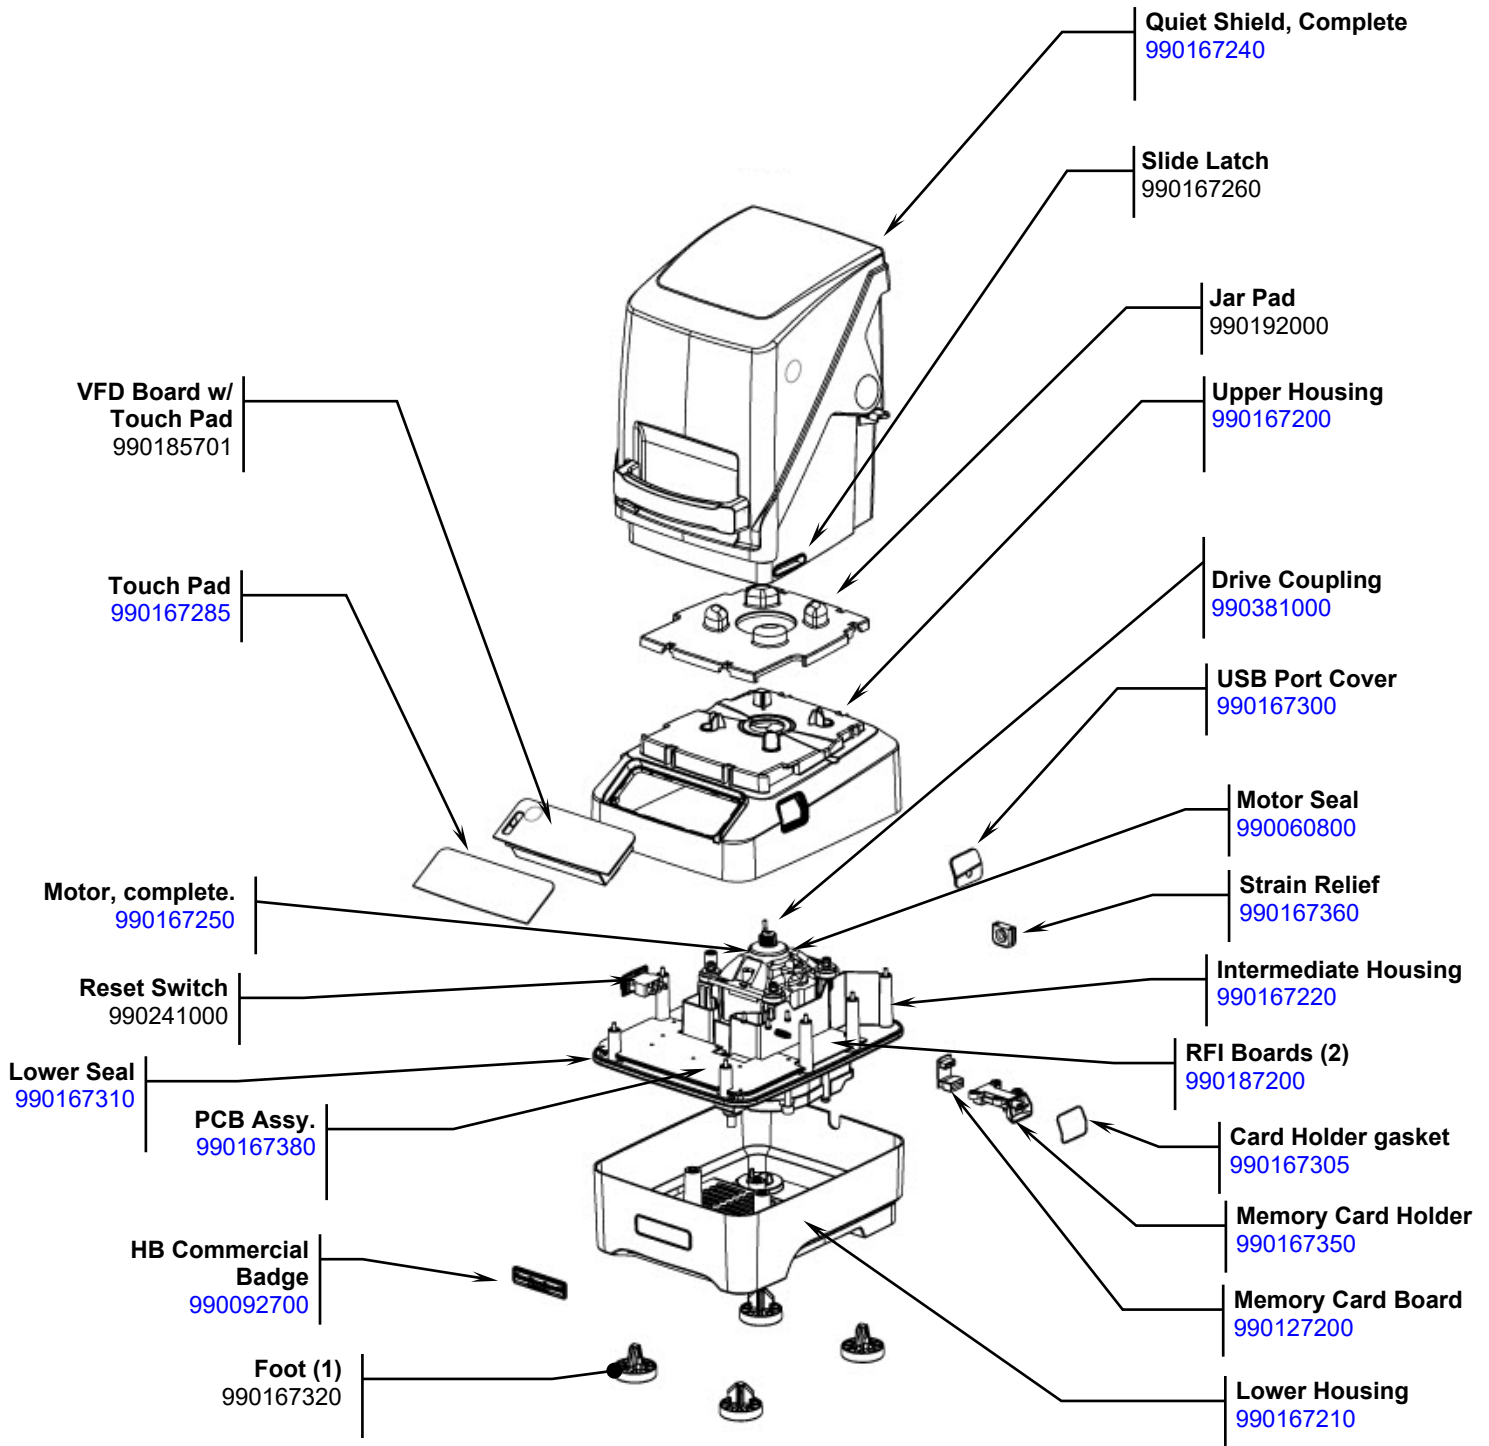

# Parts and Accessories Diagram

### Replacement Parts

 4421 Waterfront Drive Glen Allen, VA 23060	Revision	Replace 6126-750 with 6126-750R. Add 6126-751R.				Rev. Date:
	Description:	Replace 990167330 and 990167340 with 990442800.				04/01/2026
Request #:	DOC15676	Page:	1 of 3	Document #:	540009401	Rev: <b>K</b>

## Parts and Accessories Diagram

### Replacement Parts

**Power Cord**  
990167370

**Cutter Assembly**  
98650

**48 Oz./1.4 Liter Jar Assembly**  
6126-750R

**48 Oz./1.4 Liter Jar Assembly w/ Cone Agitator**  
6126-751R

**Lid w/Filler Cap (48 Oz./1.4 Liter Jar)**  
990442800