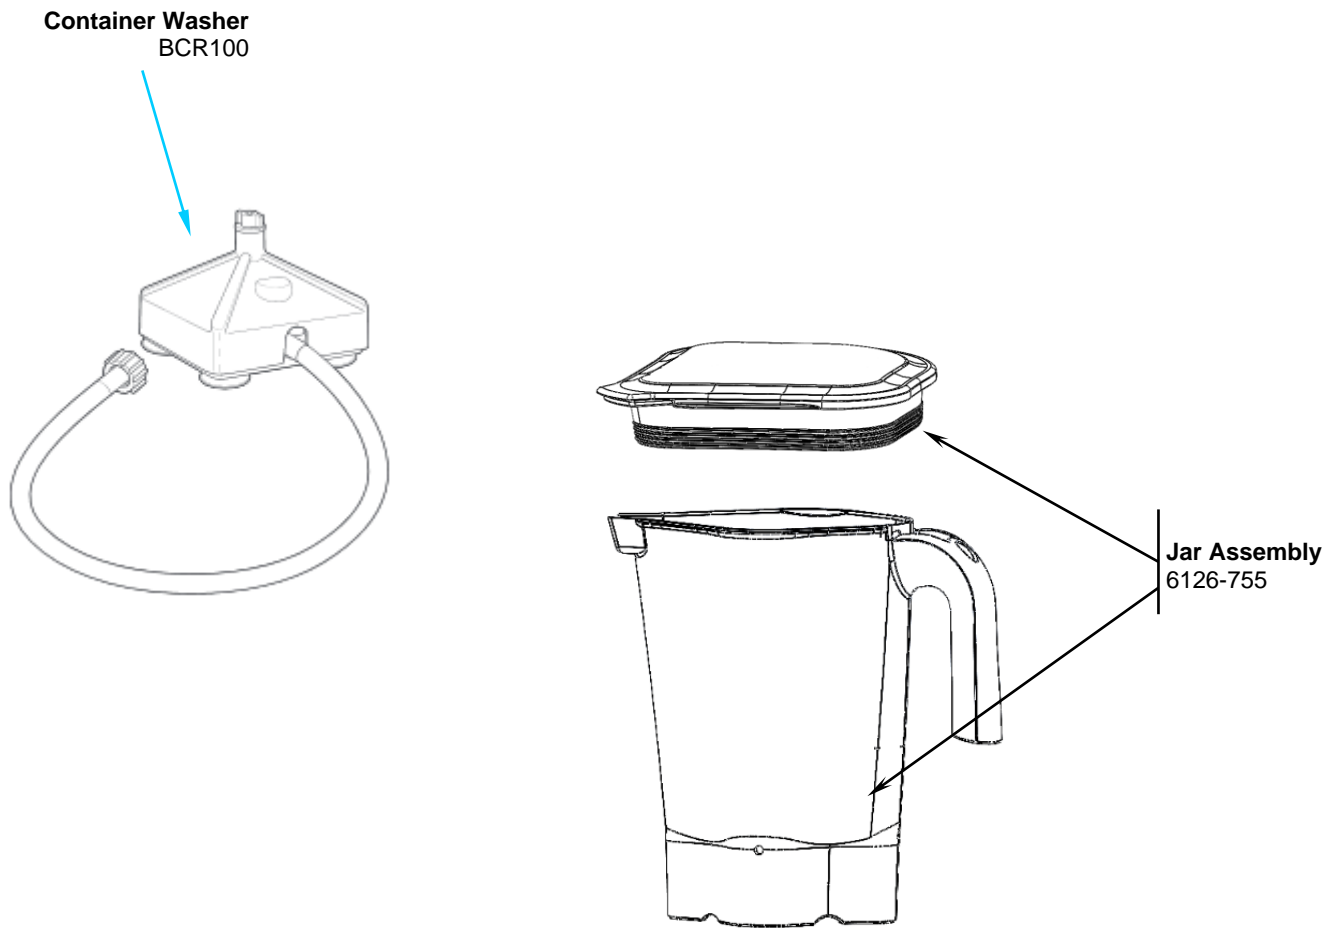

Parts and Accessories Diagram HBH750-CE

PROPRIETARY RIGHTS NOTICE This document and all information contained within it is the property of Hamilton Beach Brands, Inc. (HBB). It is confidential and proprietary and has been provided to you for a limited purpose. It must be returned or destroyed upon request. Disclosure, reproduction or use of this document and any information contained within it, in full or in part, for any purpose is forbidden without the prior written consent of HBB. No photographs may be taken of any article fabricated or assembled from this document without the prior written consent of HBB.

Accessories

  4421 Waterfront Drive Glen Allen, VA 23060	Revision	Change Drive Coupling P/N					Rev. Date:						
	Description:						DOC11872		Page:	3 of 3	Document #:	540084600	05/27/2021
	Request #:		Page:	3 of 3	Document #:	540084600	Rev:	J