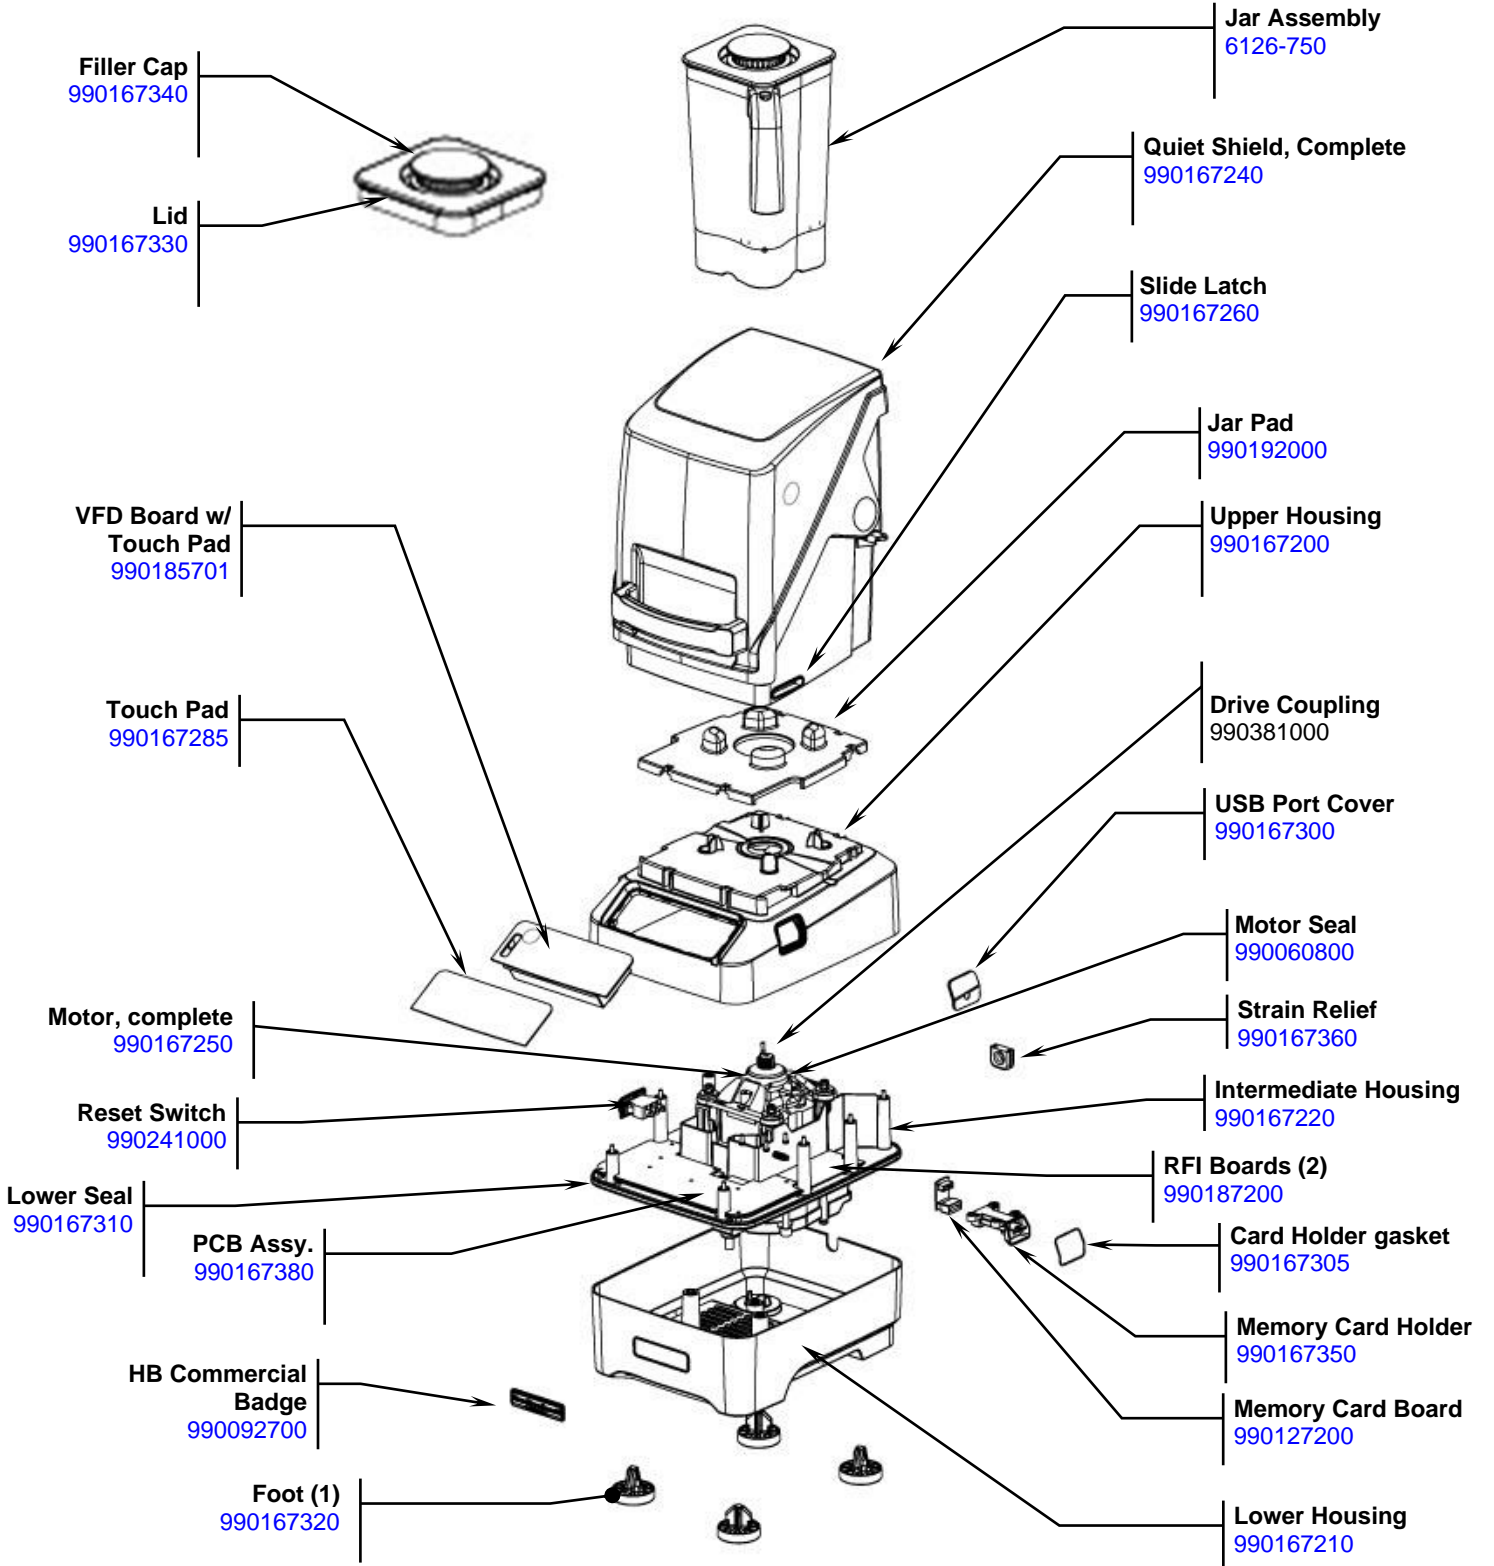

Replacement Parts

<p>Hamilton Beach 4421 Waterfront Drive Glen Allen, VA 23060</p>	Revision	Change Drive Coupling P/N				Rev. Date:	
	Description:					05/27/2021	
	Request #:	DOC11872	Page:	1 of 3	Document #:	540084600	Rev:

Replacement Parts

Power Cord

990174100

Motor brush set
990167235

Cutter Assembly

98650

 4421 Waterfront Drive Glen Allen, VA 23060	Revision	Change Drive Coupling P/N				Rev. Date:		
	Description:					05/27/2021		
	Request #:	DOC11872	Page:	2 of 3	Document #:	540084600	Rev:	J

Accessories

 4421 Waterfront Drive Glen Allen, VA 23060	Revision	Change Drive Coupling P/N					Rev. Date:	
	Description:						DOC11872	
	Request #:		Page:	3 of 3	Document #:	540084600	Rev:	J