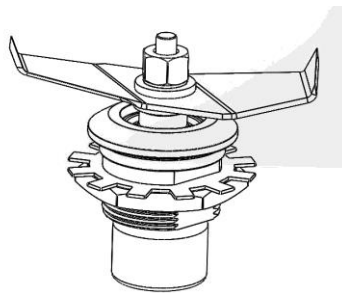

Replacement Parts

Power Cord

990174100

Motor brush set
990167235

Cutter Assembly

98650

 4421 Waterfront Drive Glen Allen, VA 23060	Revision	Change Drive Coupling P/N				Rev. Date:		
	Description:					05/27/2021		
	Request #:	DOC11872	Page:	2 of 3	Document #:	540084600	Rev:	J