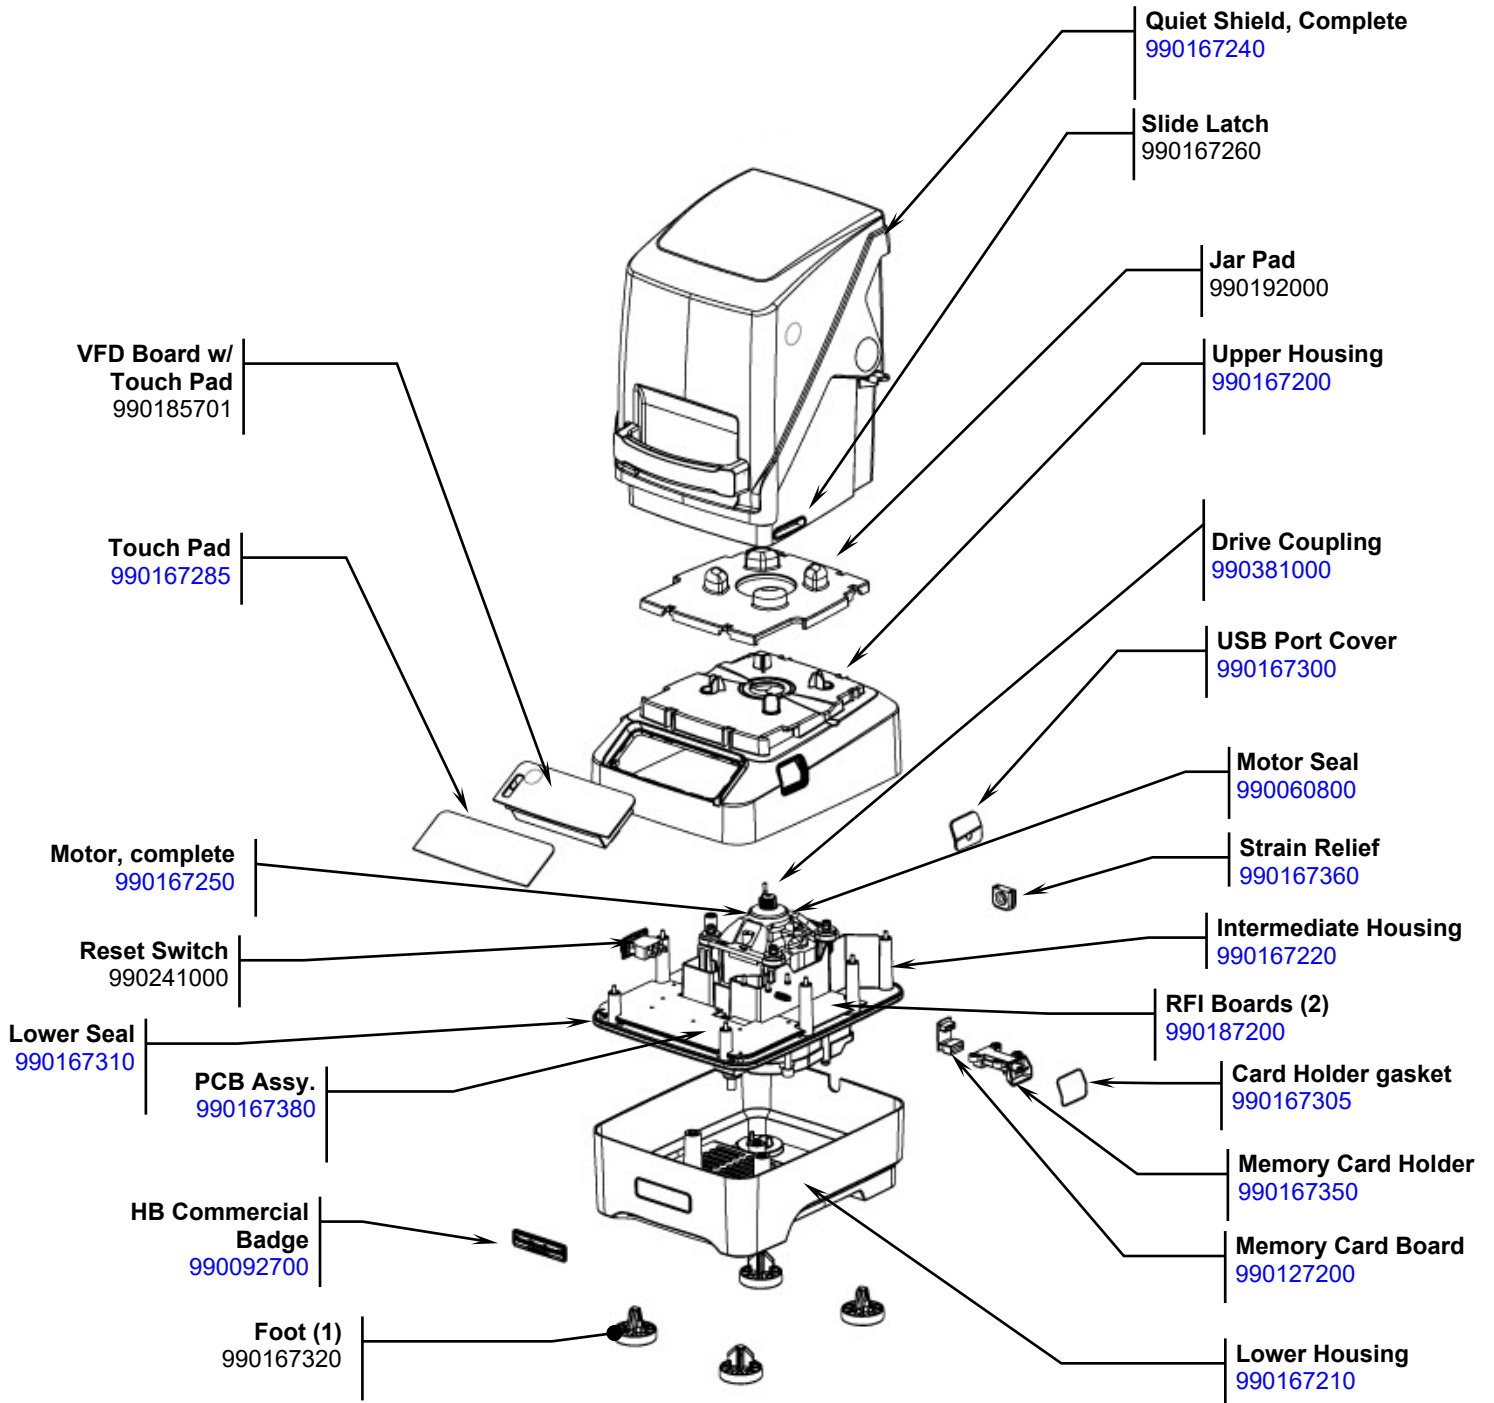

## Parts and Accessories Diagram

### Replacement Parts

	Revision Description:	Replace 6126-750 with 6126-750R. Add 6126-751R. Replace 990167330 and 990167340 with 990442800.				Rev. Date:
	Request #:	DOC15676	Page:	1 of 3	Document #:	540084600
						Rev: <b>K</b>

### Replacement Parts

**Power Cord**  
990174100

**Cutter Assembly**  
98650

**48 Oz./1.4 Liter Jar Assembly**  
6126-750R

**48 Oz./1.4 Liter Jar Assembly w/ Cone Agitator**  
6126-751R

**Lid w/ Filler Cap (48 Oz./1.4 Liter Jar)**  
990442800