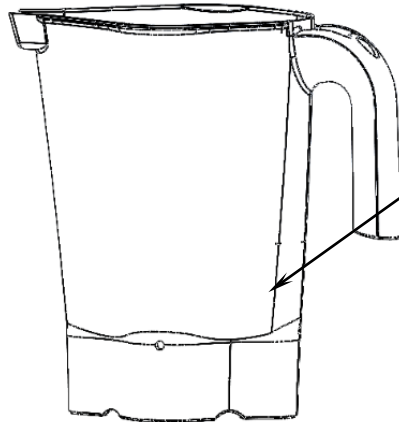

Parts and Accessories Diagram
HBH750-CE

PROPRIETARY RIGHTS NOTICE This document and all information contained within it is the property of Hamilton Beach Brands, Inc. (HBB). It is confidential and proprietary and has been provided to you for a limited purpose. It must be returned or destroyed upon request. Disclosure, reproduction or use of this document and any information contained within it, in full or in part, for any purpose is forbidden without the prior written consent of HBB. No photographs may be taken of any article fabricated or assembled from this document without the prior written consent of HBB.

Accessories

Container Washer
BCR100

Jar Assembly
6126-755

  4421 Waterfront Drive Glen Allen, VA 23060	Revision Description:	Replace 6126-750 with 6126-750R. Add 6126-751R. Replace 990167330 and 990167340 with 990442800.				Rev. Date:
	Request #:	DOC15676	Page:	3 of 3	Document #:	540084600
						Rev: K