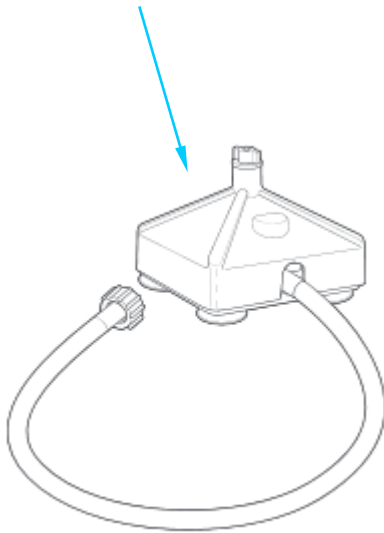

Parts and Accessories Diagram
HBH750-CE

PROPRIETARY RIGHTS NOTICE This document and all information contained within it is the property of Hamilton Beach Brands, Inc. (HBB). It is confidential and proprietary and has been provided to you for a limited purpose. It must be returned or destroyed upon request. Disclosure, reproduction or use of this document and any information contained within it, in full or in part, for any purpose is forbidden without the prior written consent of HBB. No photographs may be taken of any article fabricated or assembled from this document without the prior written consent of HBB.

Accessories

Container Washer
BCR100

Jar Assembly
6126-755

  4421 Waterfront Drive Glen Allen, VA 23060	Revision Description:	Replace 6126-750 with 6126-750R. Add 6126-751R. Replace 990167330 and 990167340 with 990442800.				Rev. Date:
	Request #:	DOC15676	Page:	3 of 3	Document #:	540084600
						Rev: K