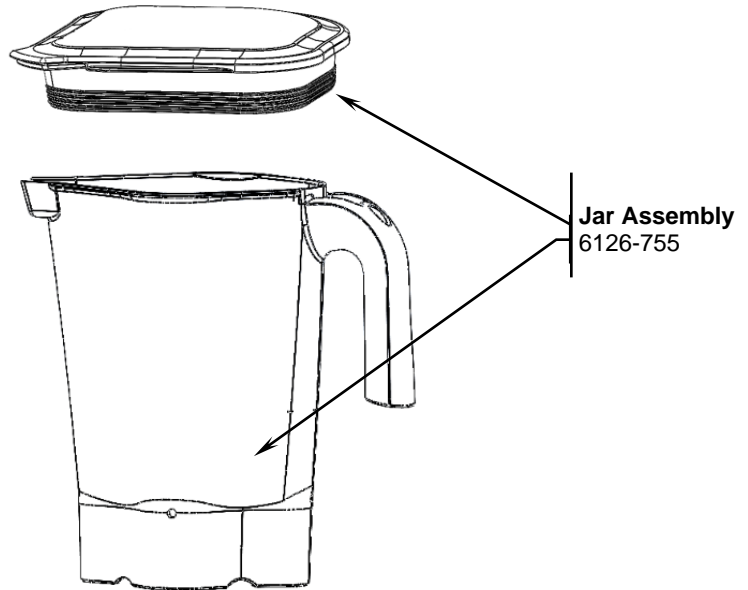

Accessories
HBH750-AU

PROPRIETARY RIGHTS NOTICE This document and all information contained within it is the property of Hamilton Beach Brands, Inc. (HBB). It is confidential and proprietary and has been provided to you for a limited purpose. It must be returned or destroyed upon request. Disclosure, reproduction or use of this document and any information contained within it, in full or in part, for any purpose is forbidden without the prior written consent of HBB. No photographs may be taken of any article fabricated or assembled from this document without the prior written consent of HBB.

  4421 Waterfront Drive Glen Allen, VA 23060	Revision	Change Drive Coupling P/N				Rev. Date:
	Description:					05/27/2021
Request #:	DOC11872	Page:	3 of 3	Document #:	540009404	Rev: D