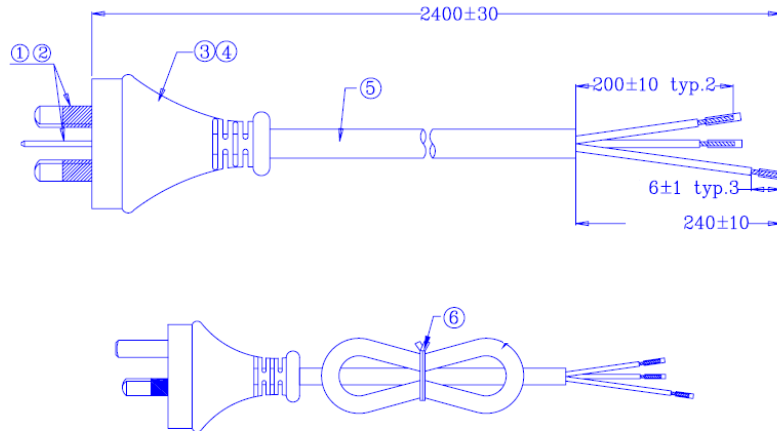

Replacement Parts

 Hamilton Beach 4421 Waterfront Drive Glen Allen, VA 23060	Revision	Change Drive Coupling P/N				Rev. Date:	
	Description:					05/27/2021	
	Request #:	DOC11872	Page:	1 of 3	Document #:	540009404	Rev:

Replacement Parts

Power Cord 990193400

Motor brush set
990167235

Cutter Assembly 98650

 4421 Waterfront Drive Glen Allen, VA 23060	Revision Description:	Change Drive Coupling P/N				Rev. Date:
	Request #:	DOC11872	Page:	2 of 3	Document #:	540009404