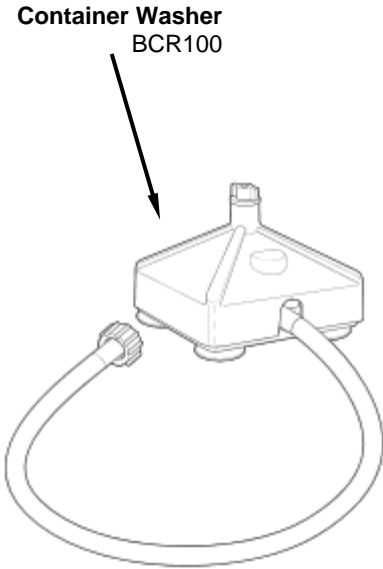

Accessories
HBH750-AU

PROPRIETARY RIGHTS NOTICE This document and all information contained within it is the property of Hamilton Beach Brands, Inc. (HBB). It is confidential and proprietary and has been provided to you for a limited purpose. It must be returned or destroyed upon request. Disclosure, reproduction or use of this document and any information contained within it, in full or in part, for any purpose is forbidden without the prior written consent of HBB. No photographs may be taken of any article fabricated or assembled from this document without the prior written consent of HBB.

  4421 Waterfront Drive Glen Allen, VA 23060	Revision	Change Drive Coupling P/N				Rev. Date:
	Description:					05/27/2021
Request #:	DOC11872	Page:	3 of 3	Document #:	540009404	Rev: D