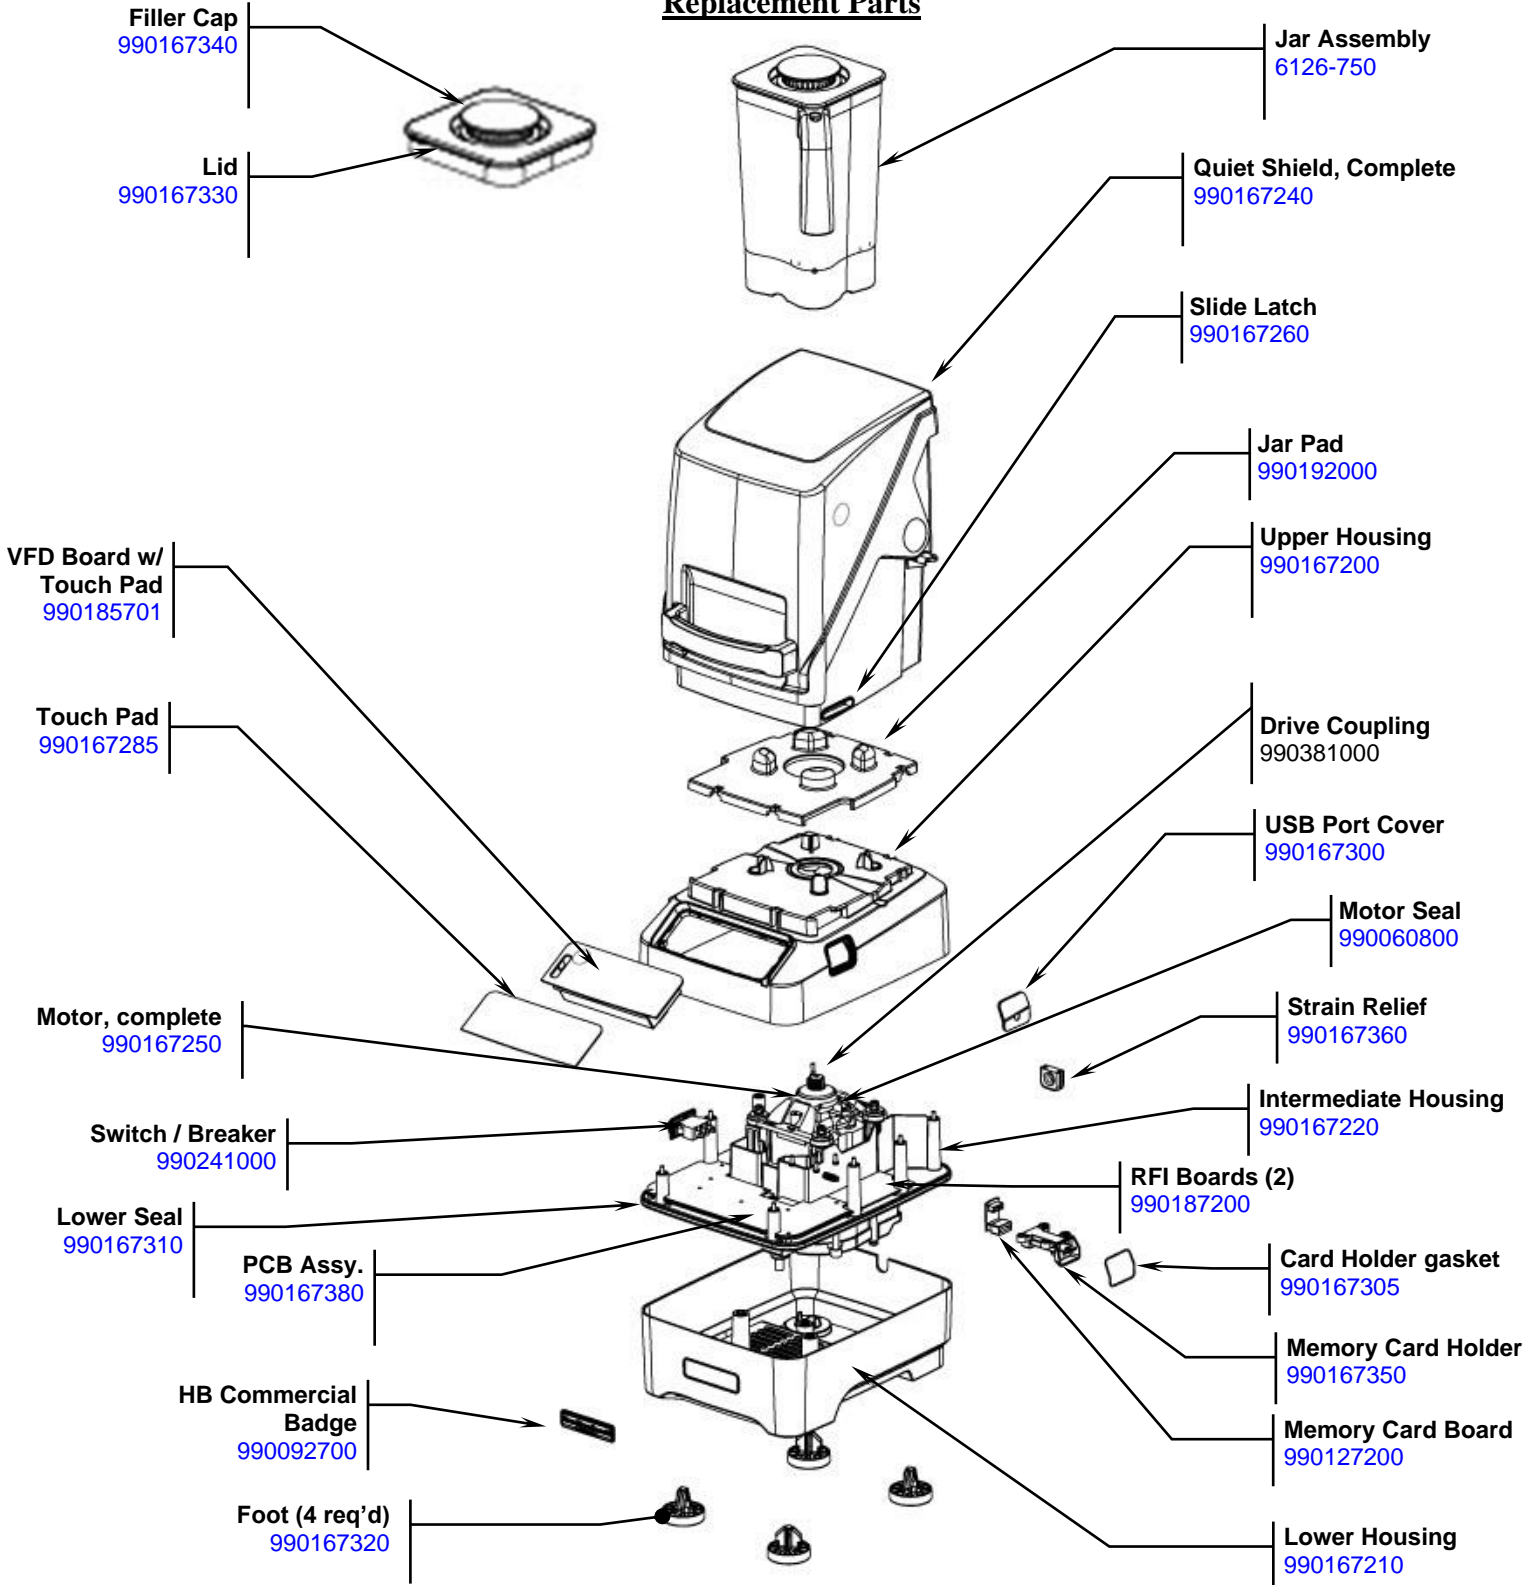

Replacement Parts

 Hamilton Beach 4421 Waterfront Drive Glen Allen, VA 23060	Revision	Change Drive Coupling P/N				Rev. Date:	
	Description:					05/27/2021	
	Request #:	DOC11872	Page:	1 of 3	Document #:	540009404	Rev:

Replacement Parts

Power Cord 990193400

Motor brush set
990167235

Cutter Assembly 98650

 4421 Waterfront Drive Glen Allen, VA 23060	Revision Description:	Change Drive Coupling P/N				Rev. Date:
	Request #:	DOC11872	Page:	2 of 3	Document #:	540009404