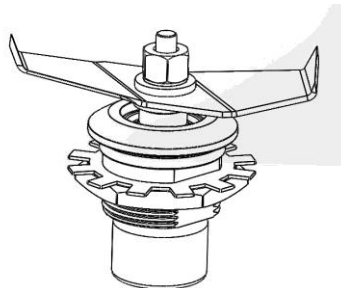

Replacement Parts

Power Cord 990193400

Motor brush set
990167235

Cutter Assembly 98650

 4421 Waterfront Drive Glen Allen, VA 23060	Revision Description:	Change Drive Coupling P/N				Rev. Date:
	Request #:	DOC11872	Page:	2 of 3	Document #:	540009404