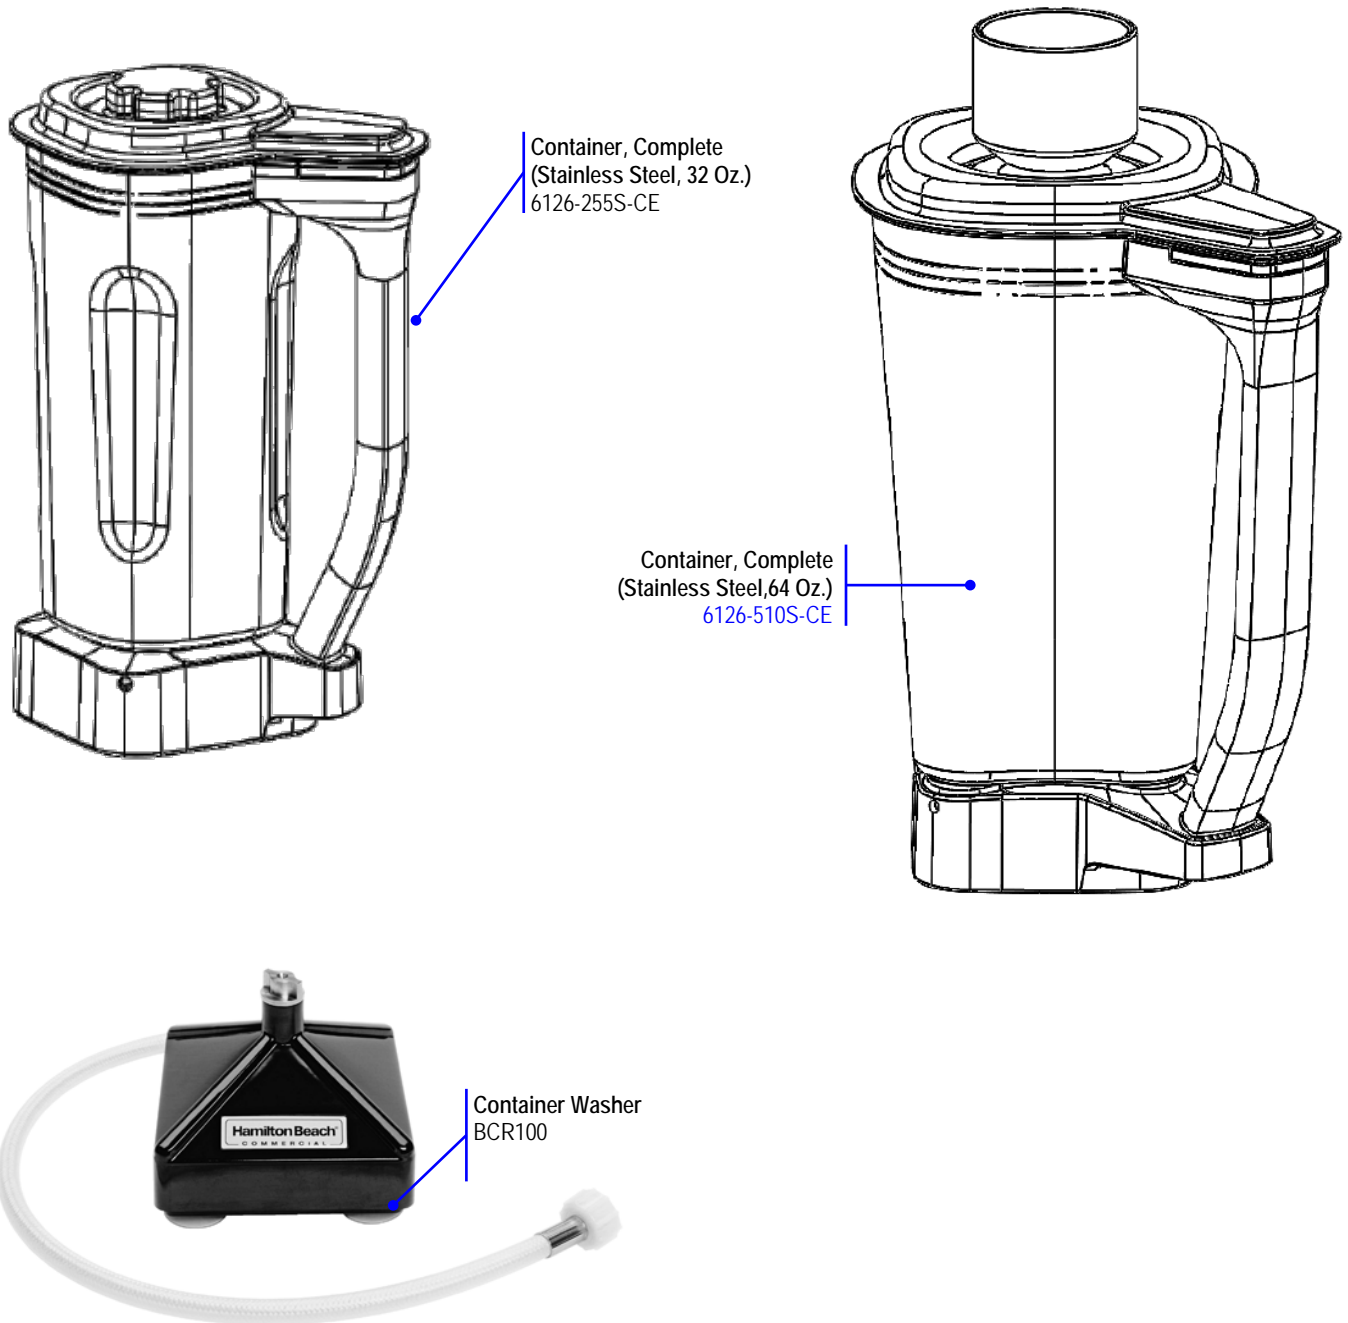

Accessories

Container, Complete
(Stainless Steel, 32 Oz.)
6126-255S-CE

Container, Complete
(Stainless Steel, 64 Oz.)
6126-510S-CE

Container Washer
BCR100

 4421 Waterfront Drive Glen Allen, VA 23060	Revision	Production Release					Rev. Date:	
	Description:						Request #:	DOC11669
							Rev:	A