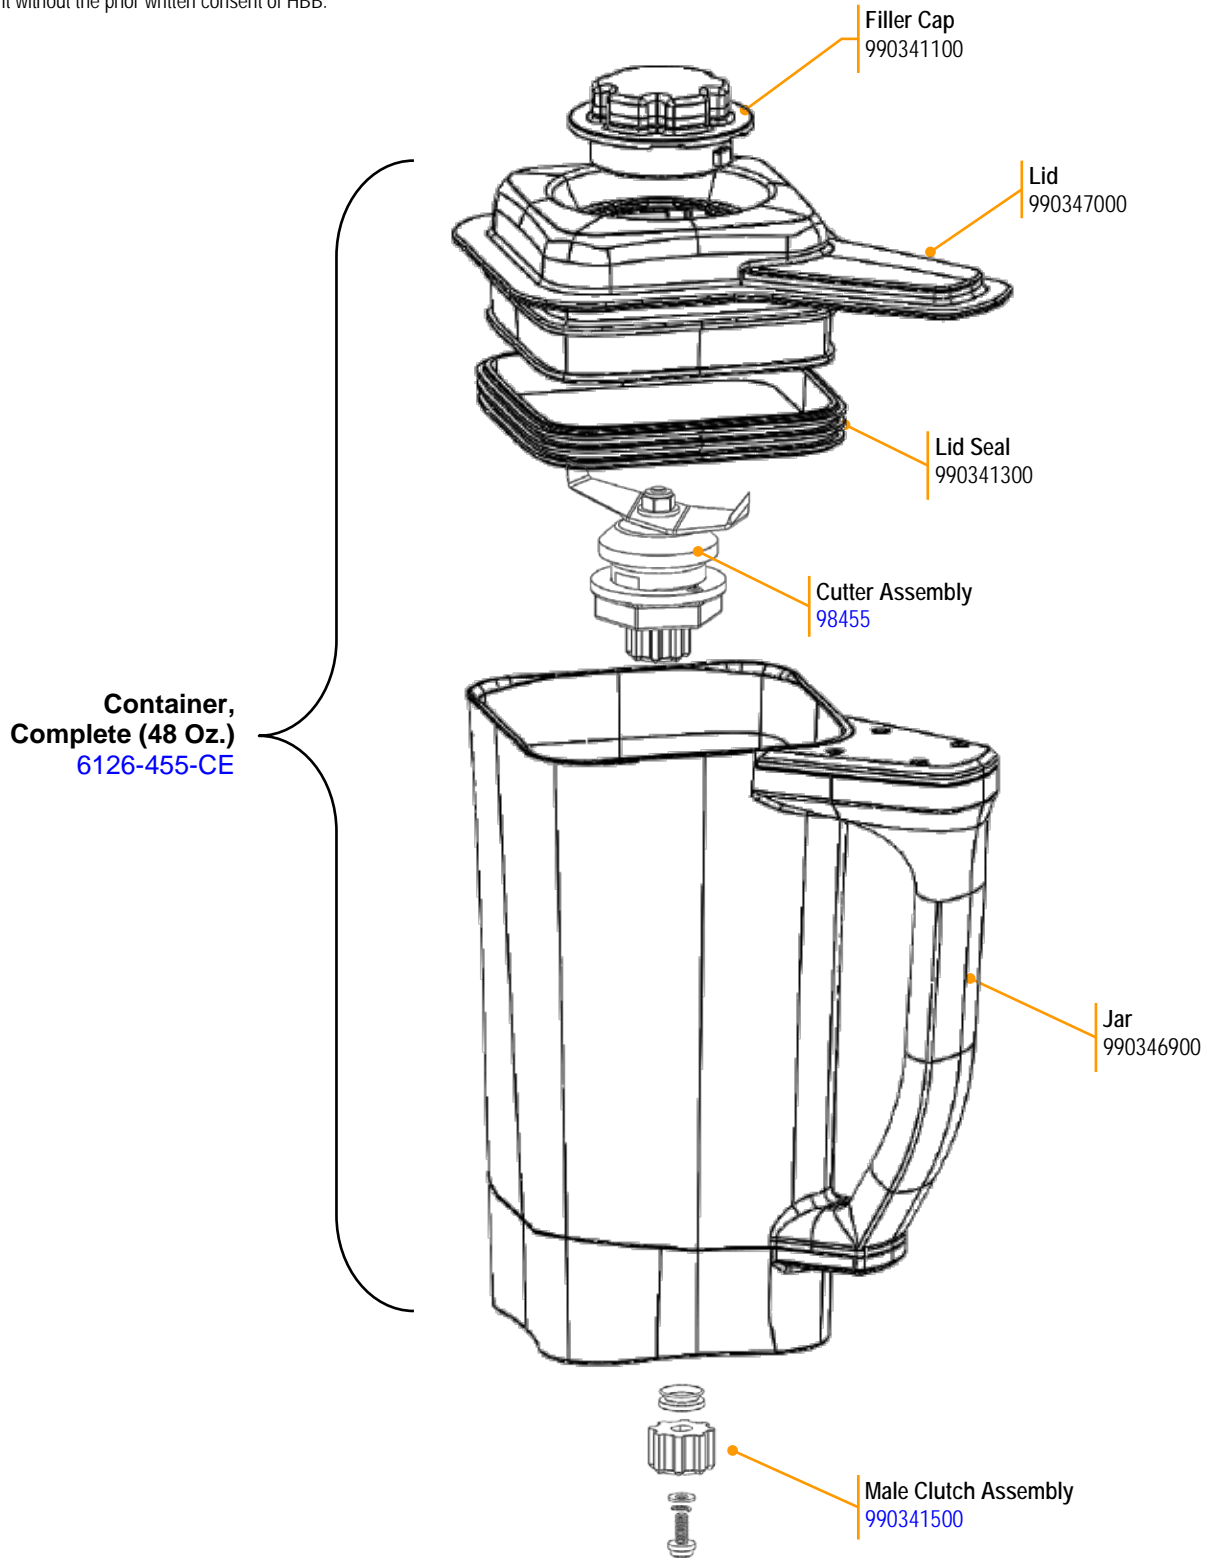

Parts & Accessories Diagram

PROPRIETARY RIGHTS NOTICE This document and all information contained within it is the property of Hamilton Beach Brands, Inc. (HBB). It is confidential and proprietary and has been provided to you for a limited purpose. It must be returned or destroyed upon request. Disclosure, reproduction or use of this document and any information contained within it, in full or in part, for any purpose is forbidden without the prior written consent of HBB. No photographs may be taken of any article fabricated or assembled from this document without the prior written consent of HBB.

4421 Waterfront Drive Glen Allen, VA 23060	Revision	Production Release					Rev. Date:
	Description:						12/10/2020
Request #:	DOC11669	Page:	2 of 3	Document #:	540101503	Rev:	A