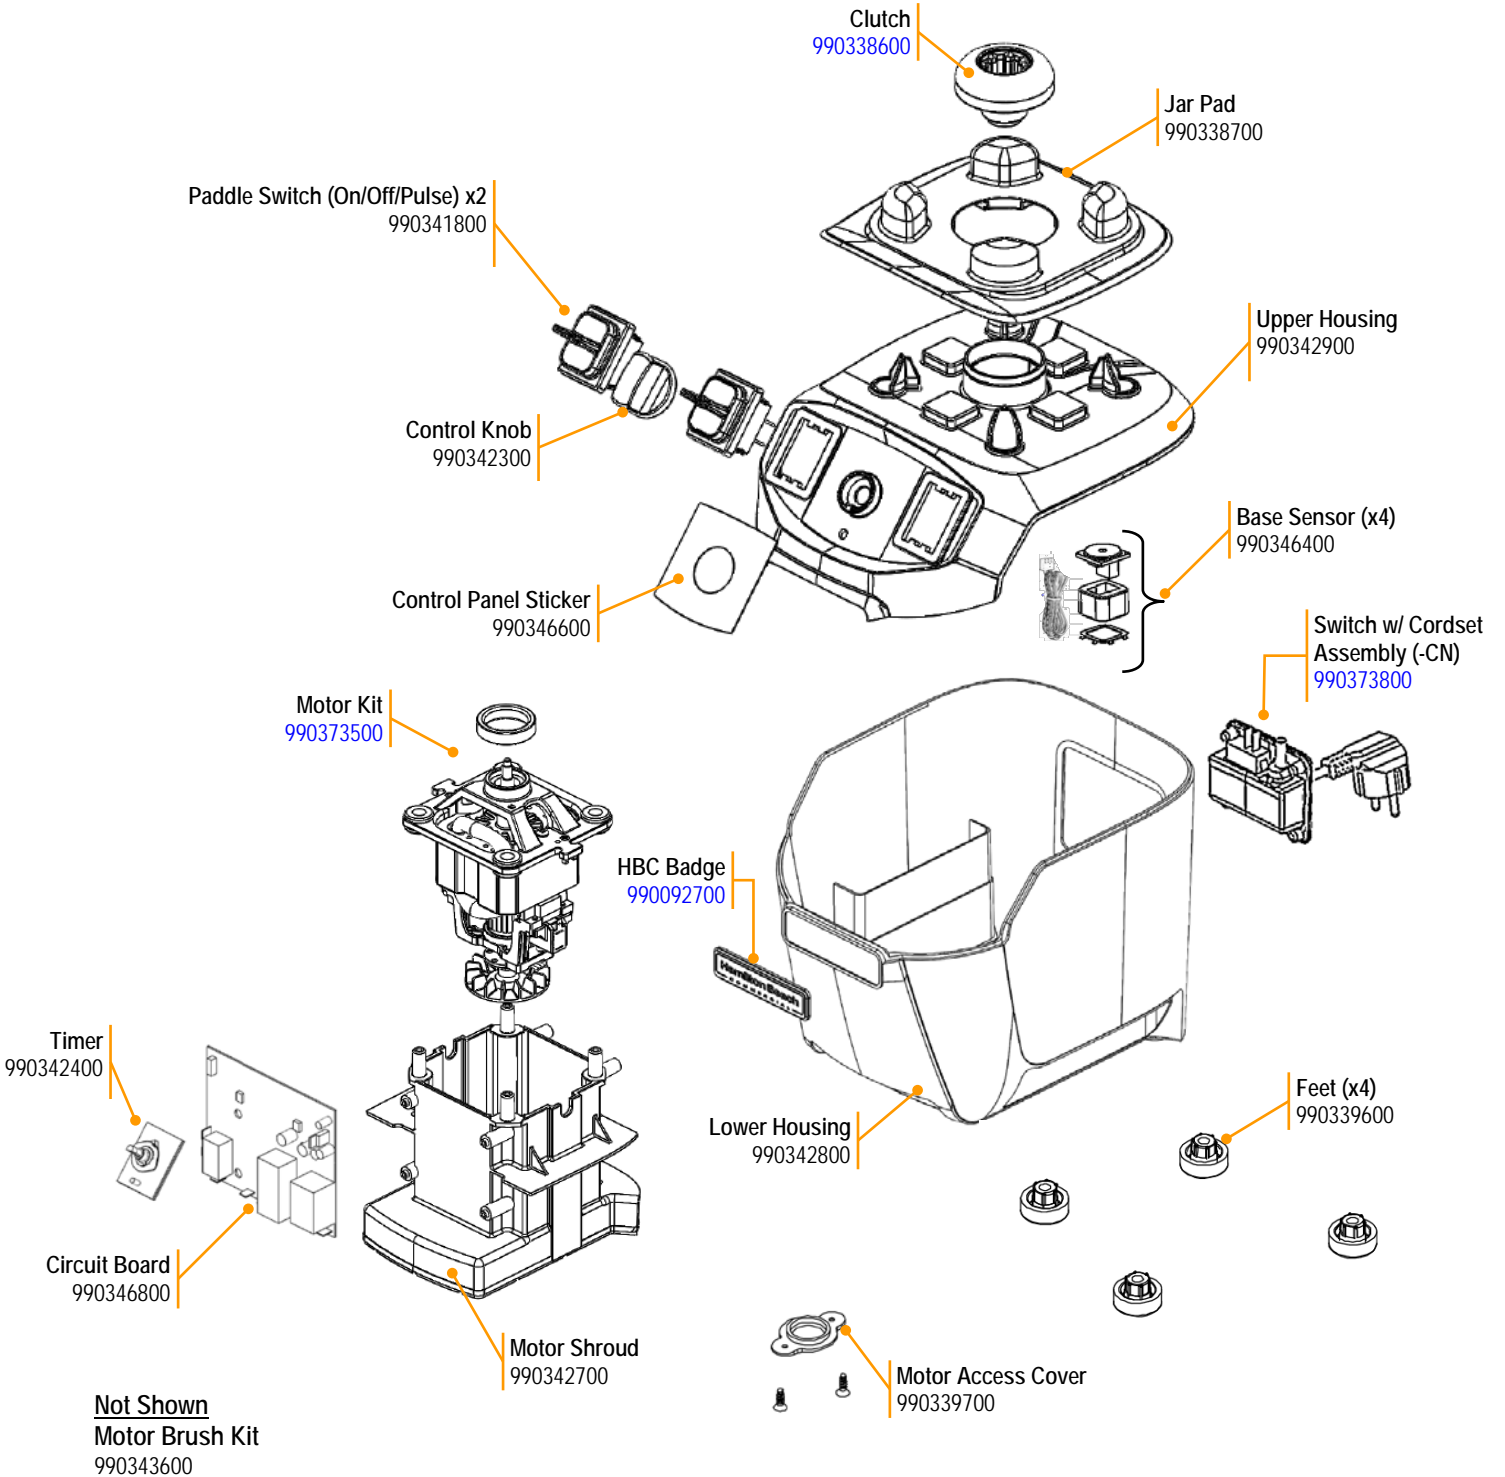

Replacement Parts

 4421 Waterfront Drive Glen Allen, VA 23060	Revision Description:	Production Release					Rev. Date:
	Request #:	DOC11669	Page:	1 of 3	Document #:	540101503	Rev: A

Parts & Accessories Diagram

4421 Waterfront Drive Glen Allen, VA 23060	Revision	Production Release					Rev. Date:
	Description:						12/10/2020
Request #:	DOC11669	Page:	2 of 3	Document #:	540101503	Rev:	A

Parts & Accessories Diagram

Accessories

Container, Complete
(Stainless Steel, 32 Oz.)
6126-255S-CE

Container, Complete
(Stainless Steel, 64 Oz.)
6126-510S-CE

Container Washer
BCR100

 4421 Waterfront Drive Glen Allen, VA 23060	Revision	Production Release					Rev. Date:	
	Description:						Request #:	DOC11669
							Rev:	A