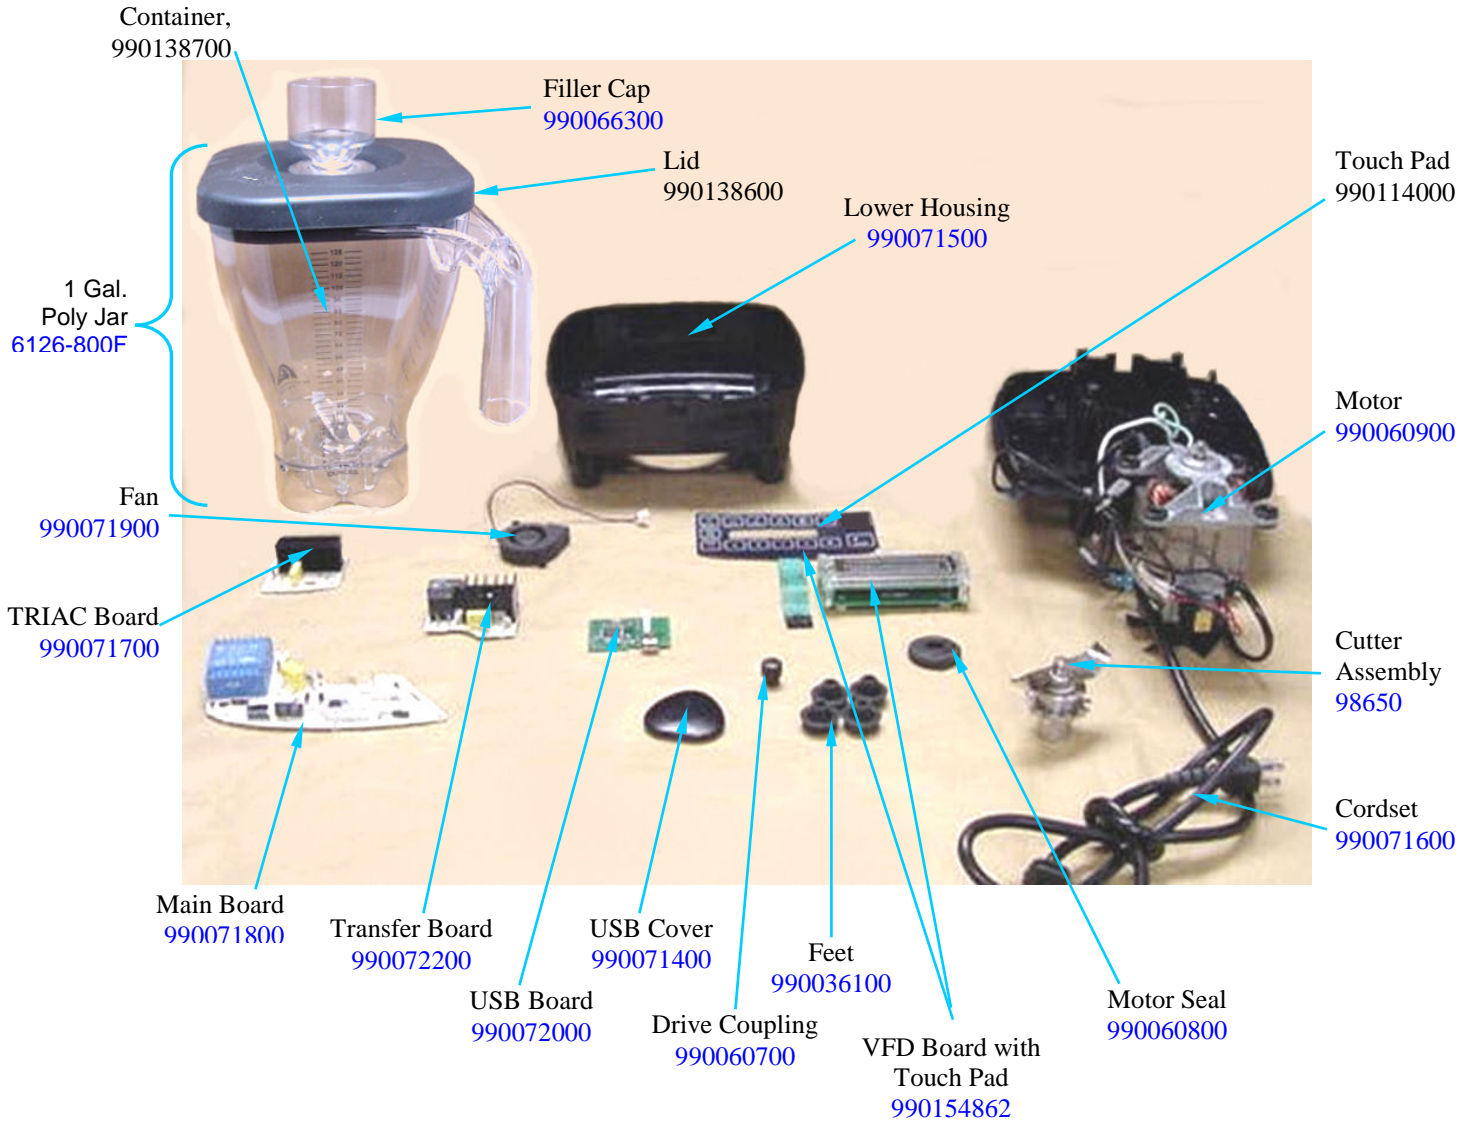

## Replacement Parts Diagram

Upper Housing with Touchpad  
990240800

Switch  
990114100

Jar Pad  
990071300

 4421 Waterfront Drive Glen Allen, VA 23060	Revision Description:	Update Upper Housing and Switch part numbers.					
	Request Number:	DOC7933	Revision Date:	06/19/2017	Approved by:	DOC7933	
	Issue Code(s):		Page:	1 of 2	Document #:	510027400	Rev: