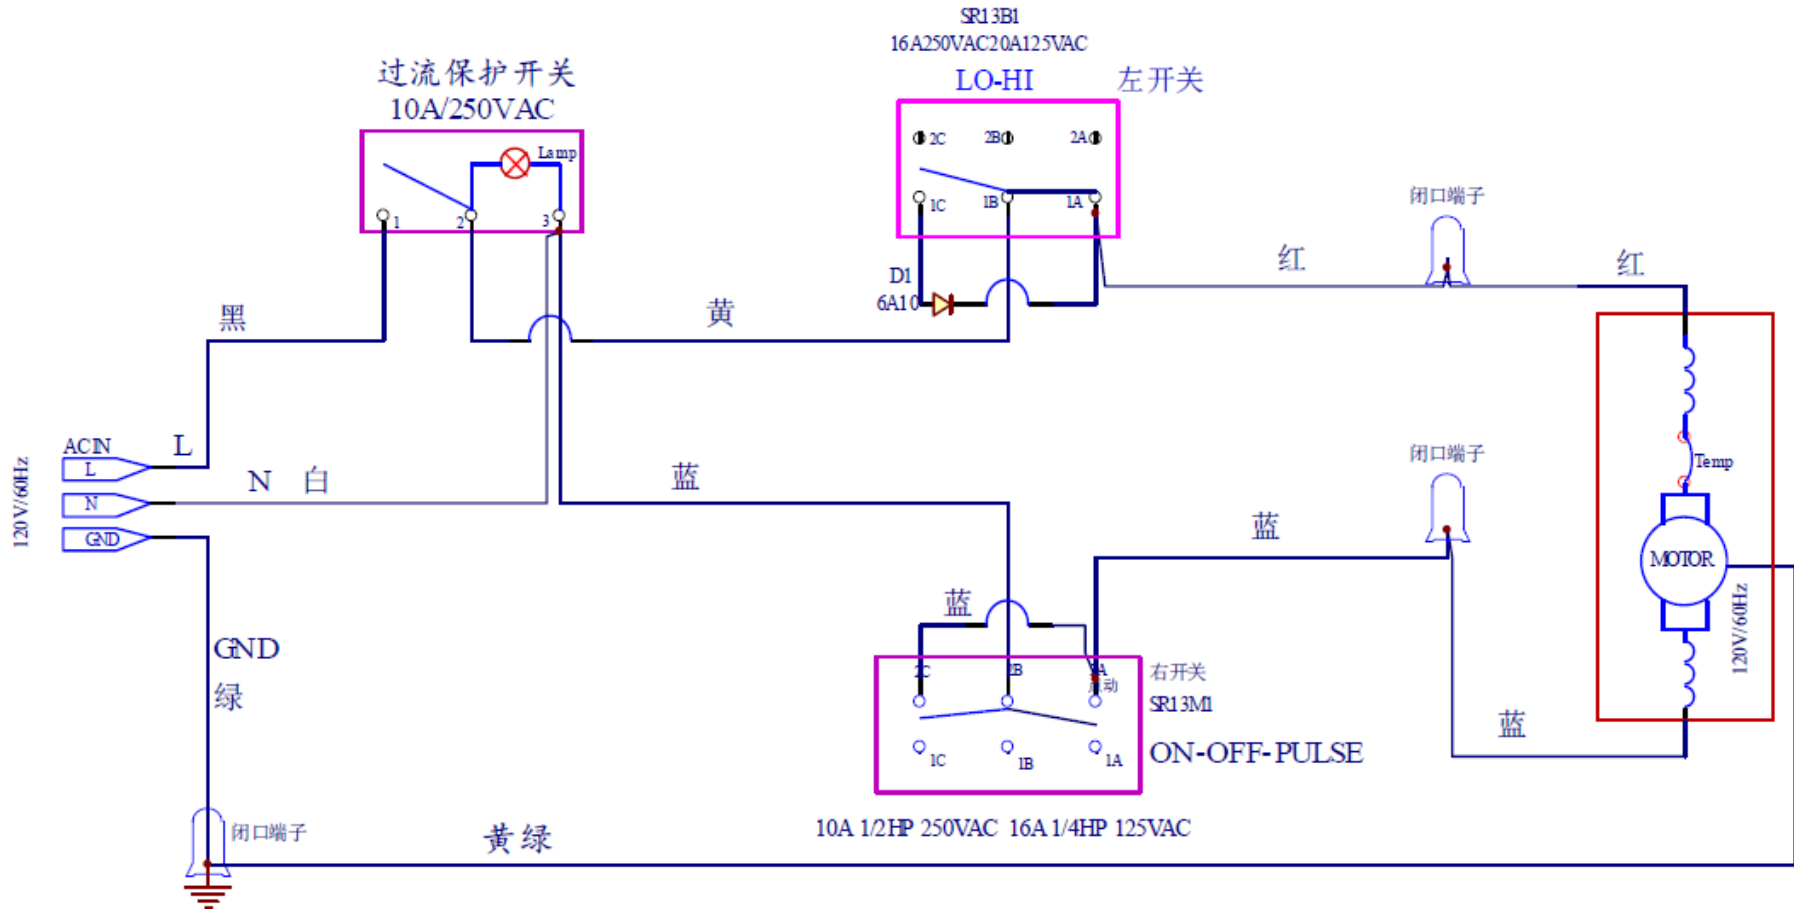

Wiring Diagram – GB38 120V Commercial Blender

PROPRIETARY RIGHTS NOTICE This document and all information contained within it is the property of Hamilton Beach Brands, Inc. (HBB). It is confidential and proprietary and has been provided to you for a limited purpose. It must be returned or destroyed upon request. Disclosure, reproduction or use of this document and any information contained within it, in full or in part, for any purpose is forbidden without the prior written consent of HBB. No photographs may be taken of any article fabricated or assembled from this document without the prior written consent of HBB.

 4421 Waterfront Drive Glen Allen, VA 23060	Revision Description:	Production Release.				Rev. Date:	
	Request #:	DOC11178	Page:	1 of 1	Document #:	530012100	Rev: A