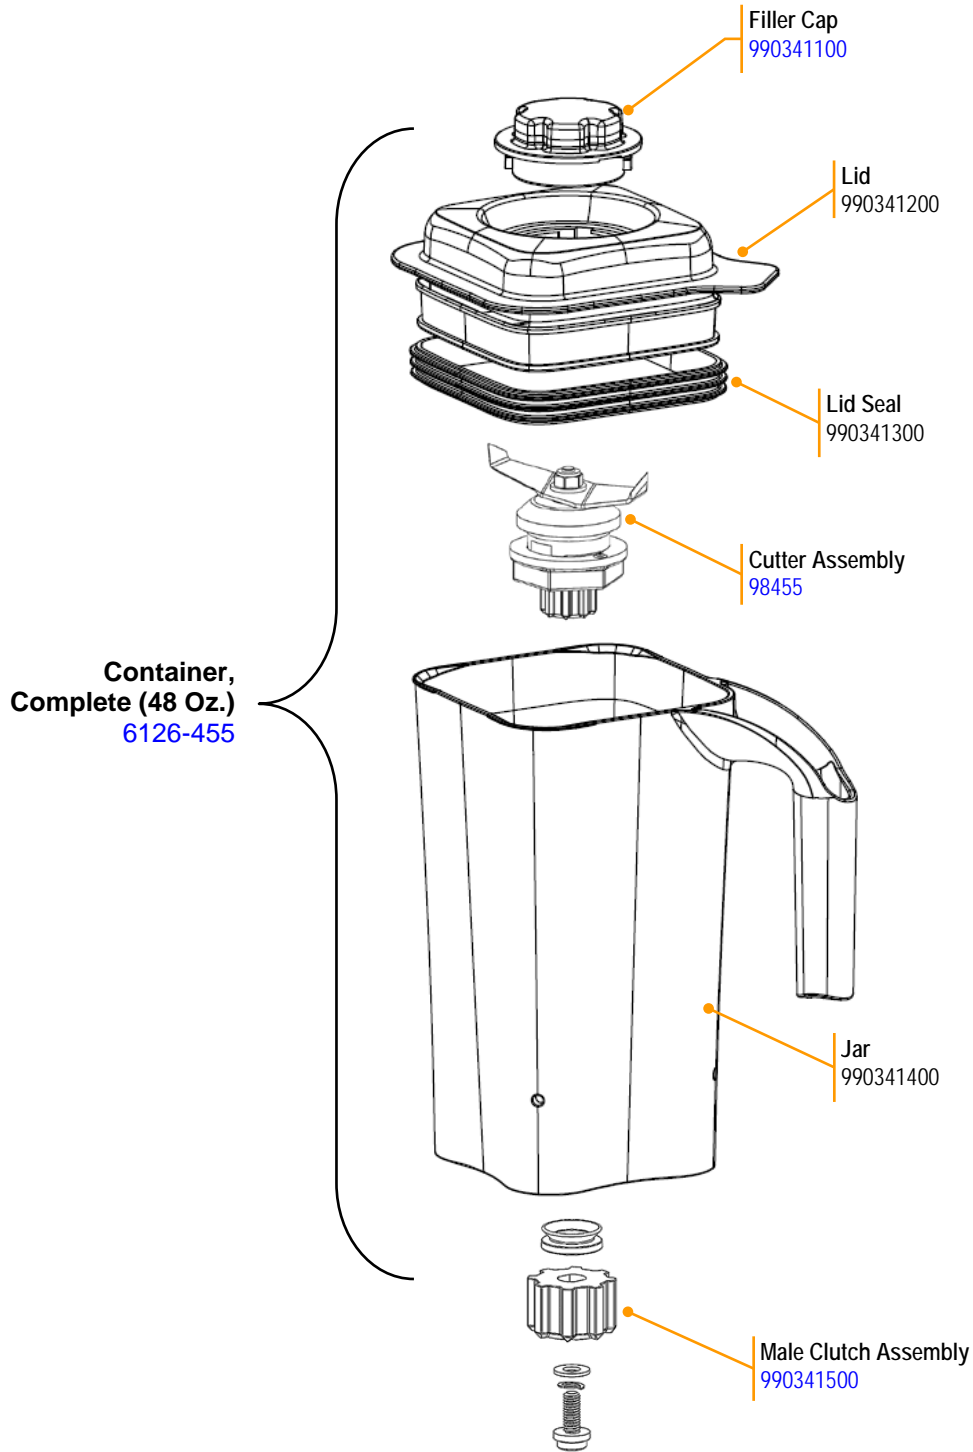

Parts & Accessories Diagram

PROPRIETARY RIGHTS NOTICE This document and all information contained within it is the property of Hamilton Beach Brands, Inc. (HBB). It is confidential and proprietary and has been provided to you for a limited purpose. It must be returned or destroyed upon request. Disclosure, reproduction or use of this document and any information contained within it, in full or in part, for any purpose is forbidden without the prior written consent of HBB. No photographs may be taken of any article fabricated or assembled from this document without the prior written consent of HBB.

4421 Waterfront Drive Glen Allen, VA 23060	Revision Description:	Production Release.					Rev. Date:
	Request #:	DOC10363	Page:	2 of 3	Document #:	540101000	Rev: A