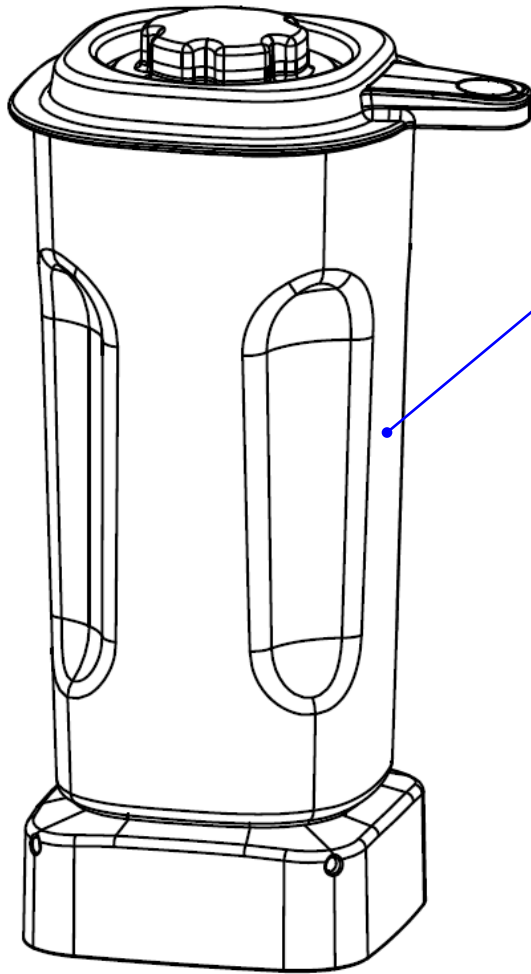

Parts & Accessories Diagram

PROPRIETARY RIGHTS NOTICE This document and all information contained within it is the property of Hamilton Beach Brands, Inc. (HBB). It is confidential and proprietary and has been provided to you for a limited purpose. It must be returned or destroyed upon request. Disclosure, reproduction or use of this document and any information contained within it, in full or in part, for any purpose is forbidden without the prior written consent of HBB. No photographs may be taken of any article fabricated or assembled from this document without the prior written consent of HBB.

Accessories

Container, Complete
(Stainless Steel, 32 Oz.)
6126-255S