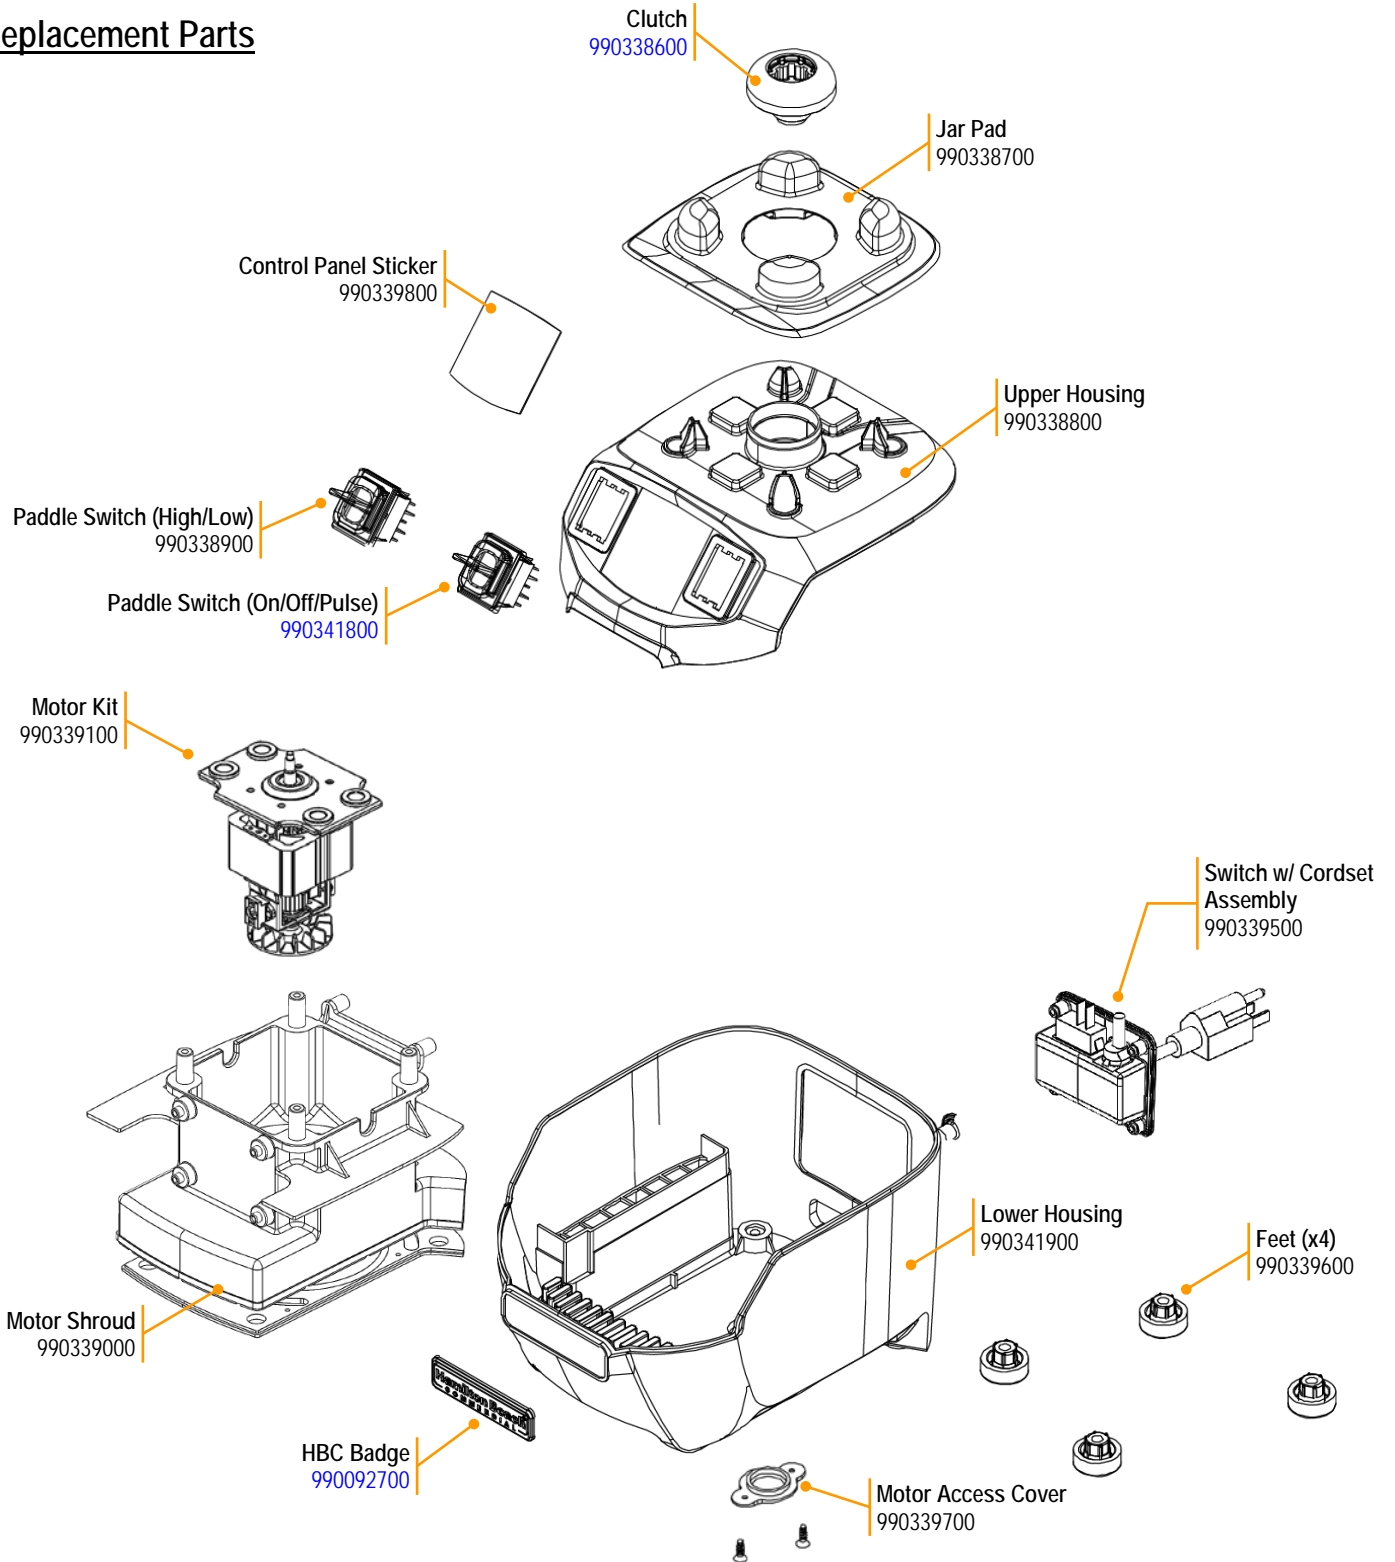

Replacement Parts

 4421 Waterfront Drive Glen Allen, VA 23060	Revision Description:	Production Release.					Rev. Date:
	Request #:	DOC10363	Page:	1 of 3	Document #:	540101000	10/15/2019
							Rev: A

Parts & Accessories Diagram

Accessories

Container, Complete
(Stainless Steel, 32 Oz.)
6126-255S

Container Washer
BCR100

 4421 Waterfront Drive Glen Allen, VA 23060	Revision Description:	Production Release.					Rev. Date:
	Request #:	DOC10363	Page:	3 of 3	Document #:	540101000	Rev: A