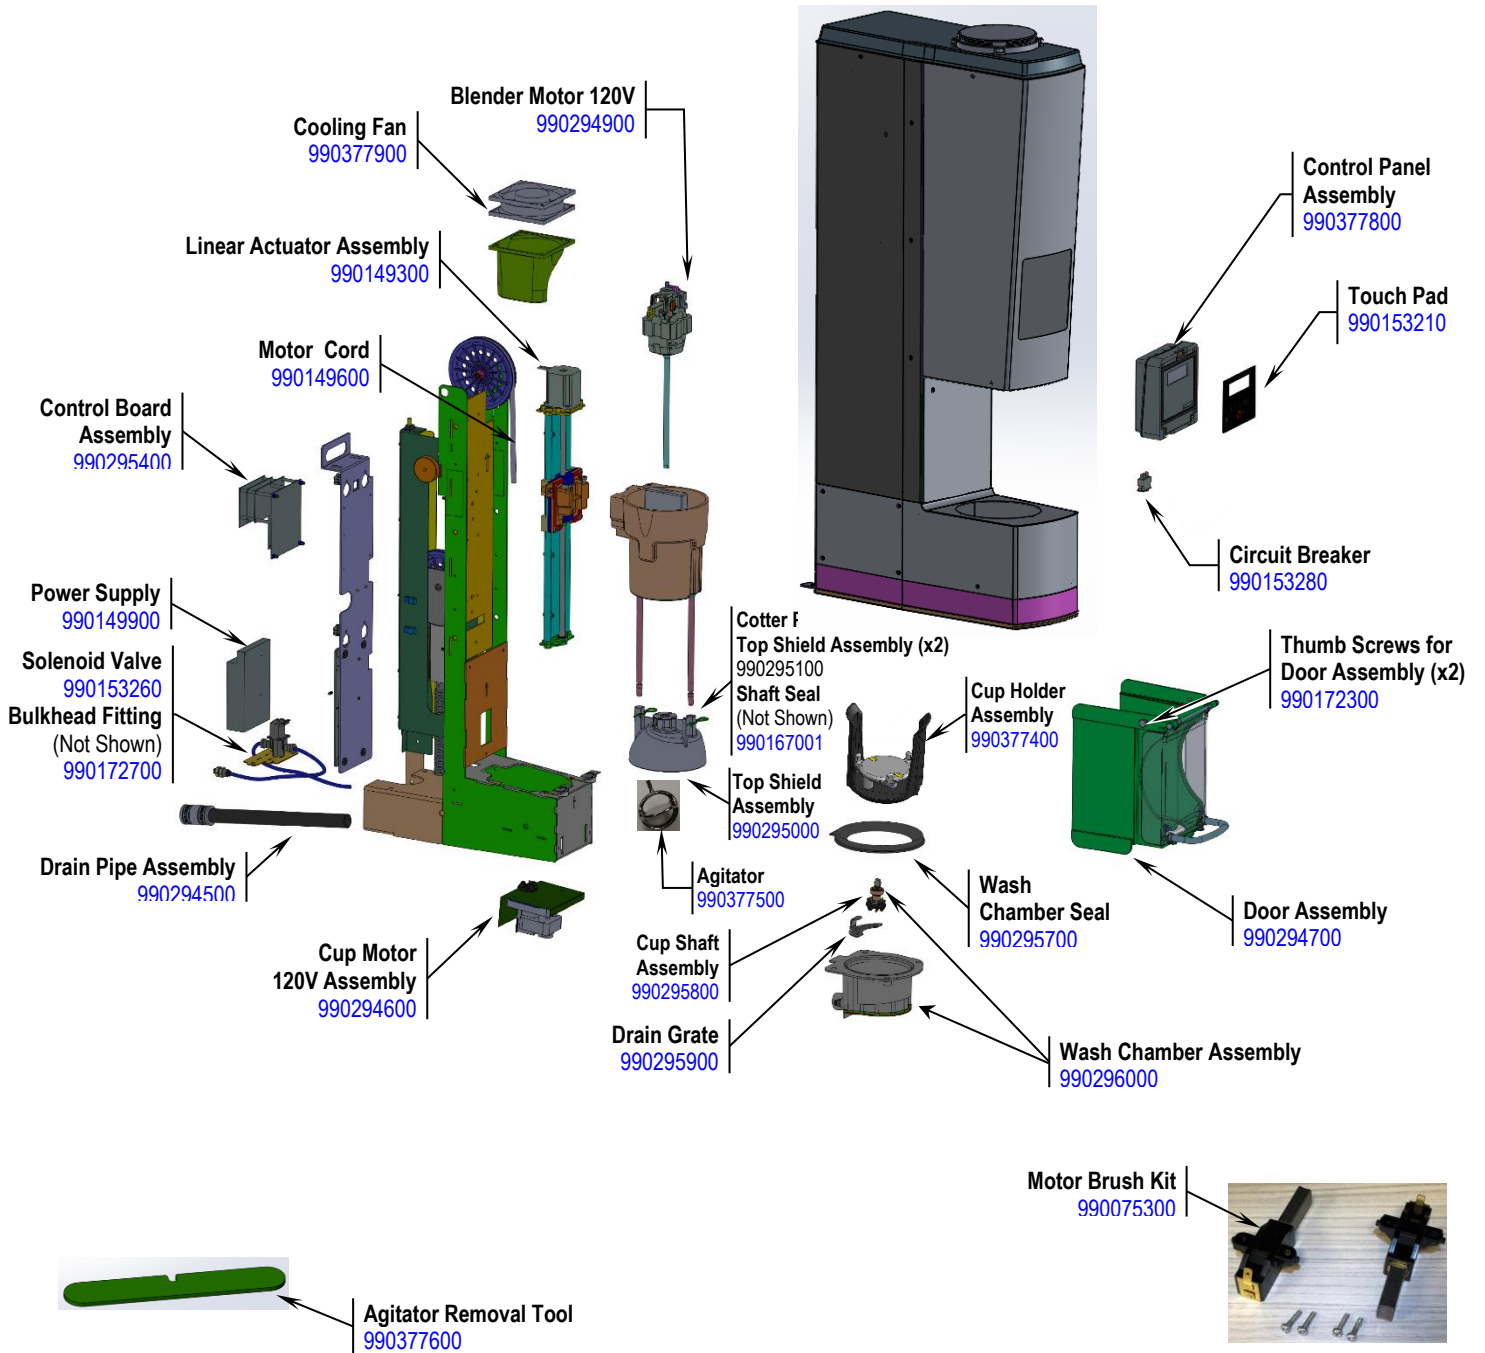

# Parts and Accessories Diagram

 Hamilton Beach 4421 Waterfront Drive Glen Allen, VA 23060	Revision Description: Remove Filter/Regulator part.					
	Request Number:	DOC12959	Revision Date:	02/17/2023	Approved by:	DOC12959
	Issue Code(s):		Page:	1 of 1	Document #:	540096802
					Rev:	<b>B</b>