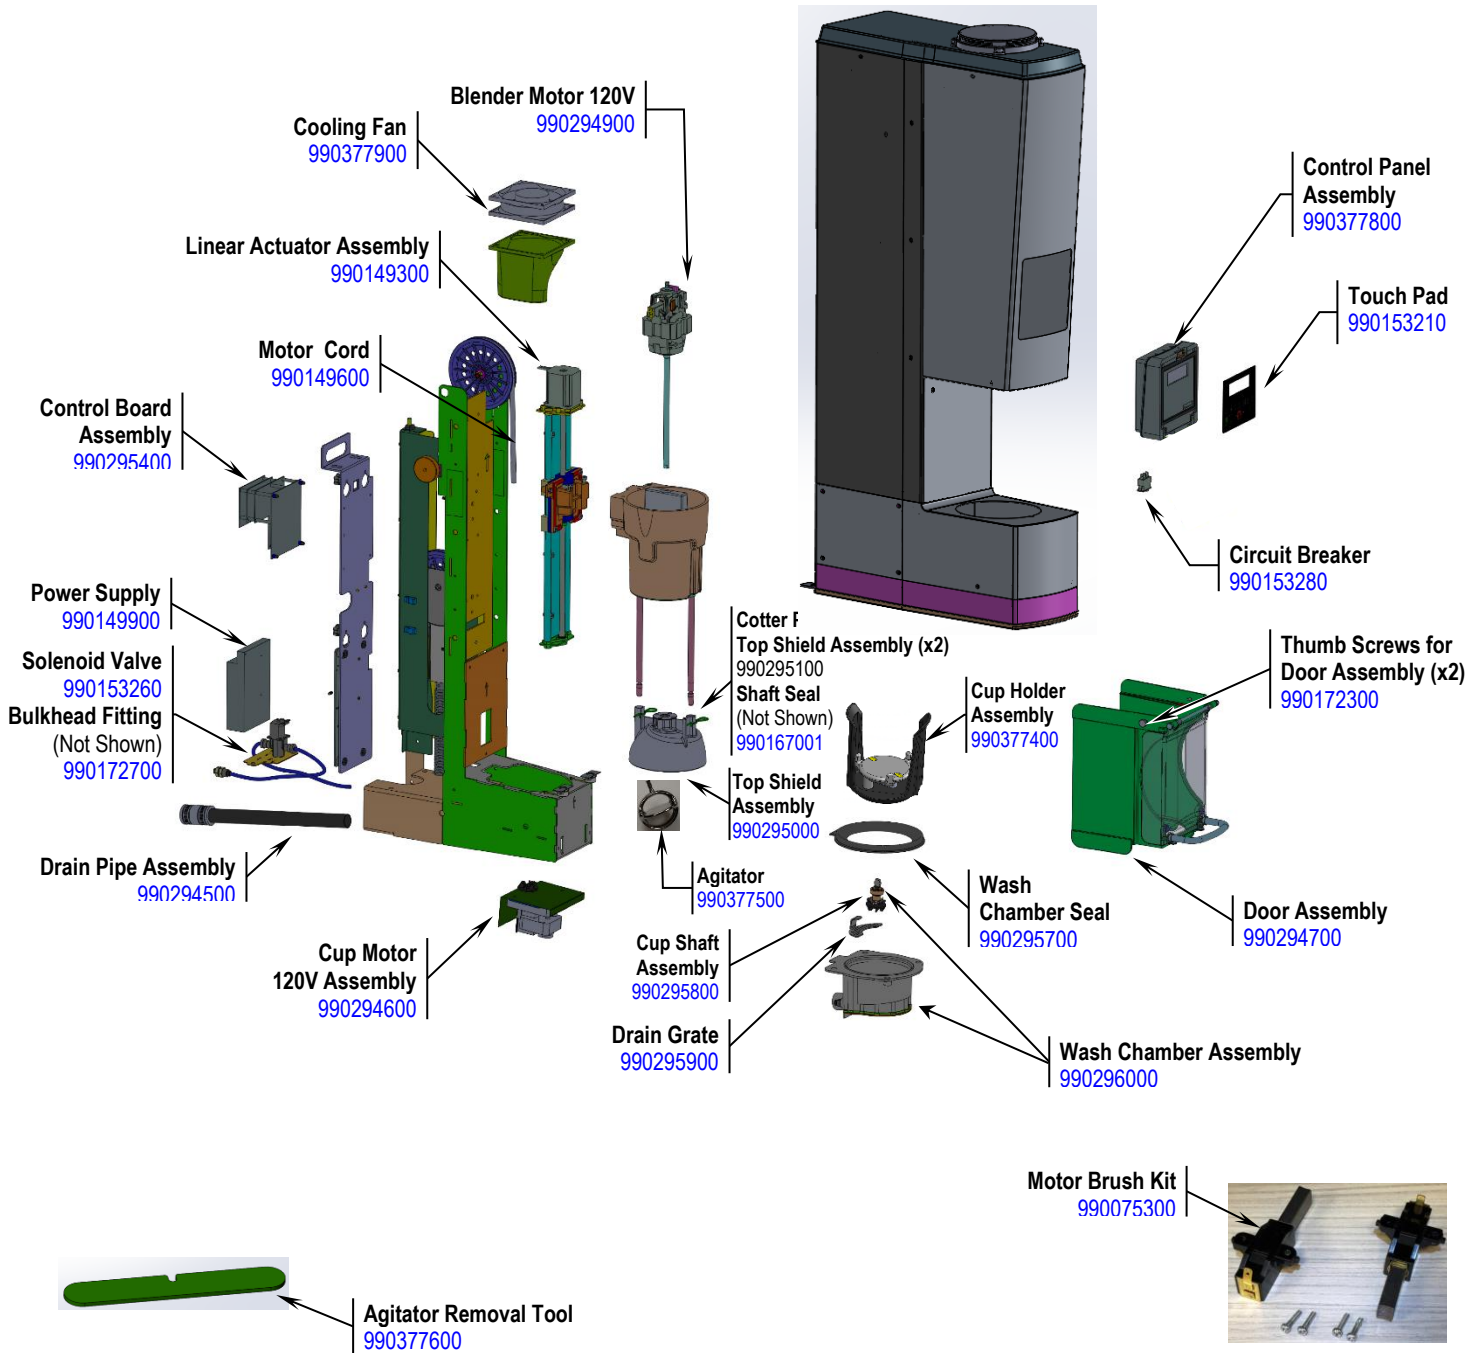

Parts and Accessories Diagram

GM44

PROPRIETARY RIGHTS NOTICE This document and all information contained within it is the property of Hamilton Beach Brands, Inc. (HBB). It is confidential and proprietary and has been provided to you for a limited purpose. It must be returned or destroyed upon request. Disclosure, reproduction or use of this document and any information contained within it, in full or in part, for any purpose is forbidden without the prior written consent of HBB. No photographs may be taken of any article fabricated or assembled from this document without the prior written consent of HBB.

 Hamilton Beach 4421 Waterfront Drive Glen Allen, VA 23060	Revision Description: Remove Filter/Regulator part.					
	Request Number:	DOC12959	Revision Date:	02/17/2023	Approved by:	DOC12959
	Issue Code(s):		Page:	1 of 1	Document #:	540096802
					Rev:	B