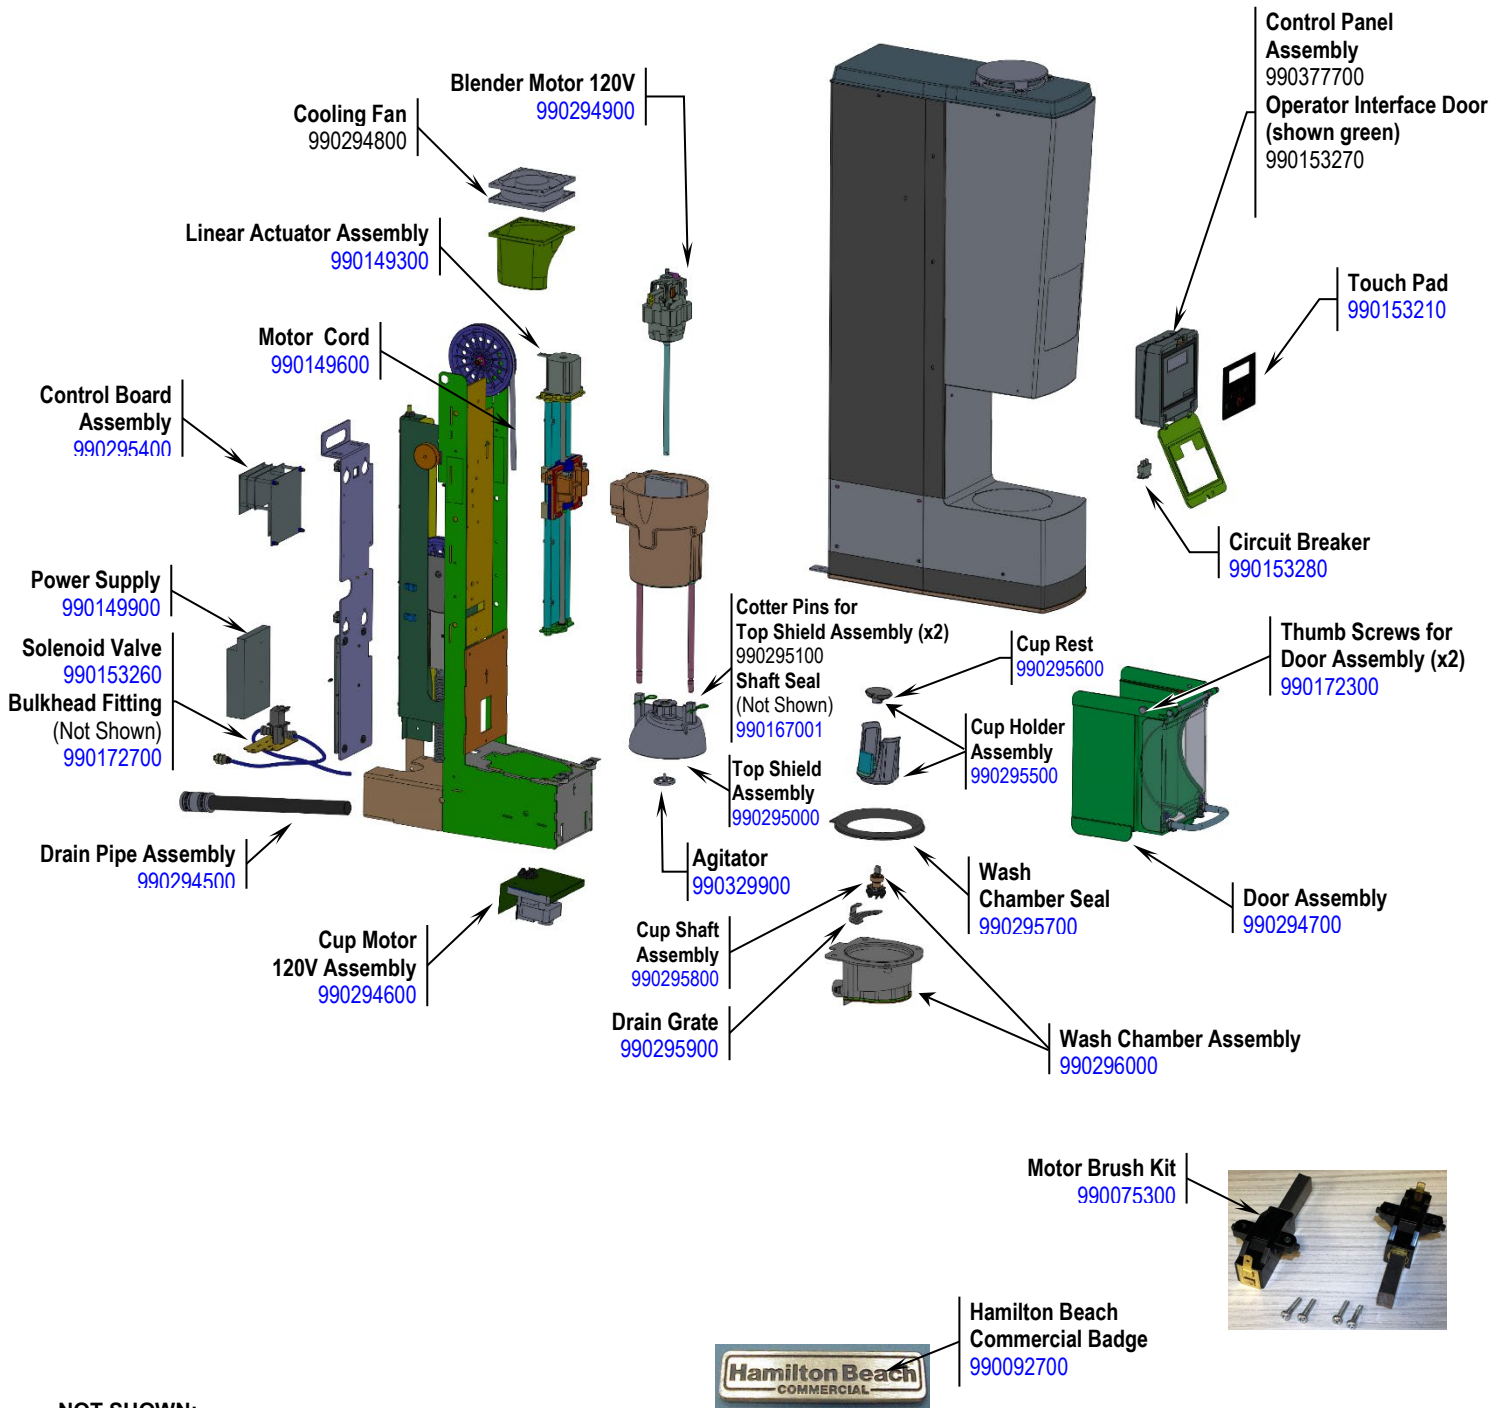

Parts and Accessories Diagram

GM44 – BIC3000T

PROPRIETARY RIGHTS NOTICE This document and all information contained within it is the property of Hamilton Beach Brands, Inc. (HBB). It is confidential and proprietary and has been provided to you for a limited purpose. It must be returned or destroyed upon request. Disclosure, reproduction or use of this document and any information contained within it, in full or in part, for any purpose is forbidden without the prior written consent of HBB. No photographs may be taken of any article fabricated or assembled from this document without the prior written consent of HBB.

NOT SHOWN:

Control Board Assembly: 990153290

Door Sensor Assembly: 990172900

 <p>Hamilton Beach 4421 Waterfront Drive Glen Allen, VA 23060</p>	Revision Description: Add Door Sensor CARE part					
	Request Number: DOC13925	Revision Date: 5/3/2024	Approved by: DOC13925			
	Issue Code(s):	Page: 1 of 1	Document #: 540096801	Rev: F		