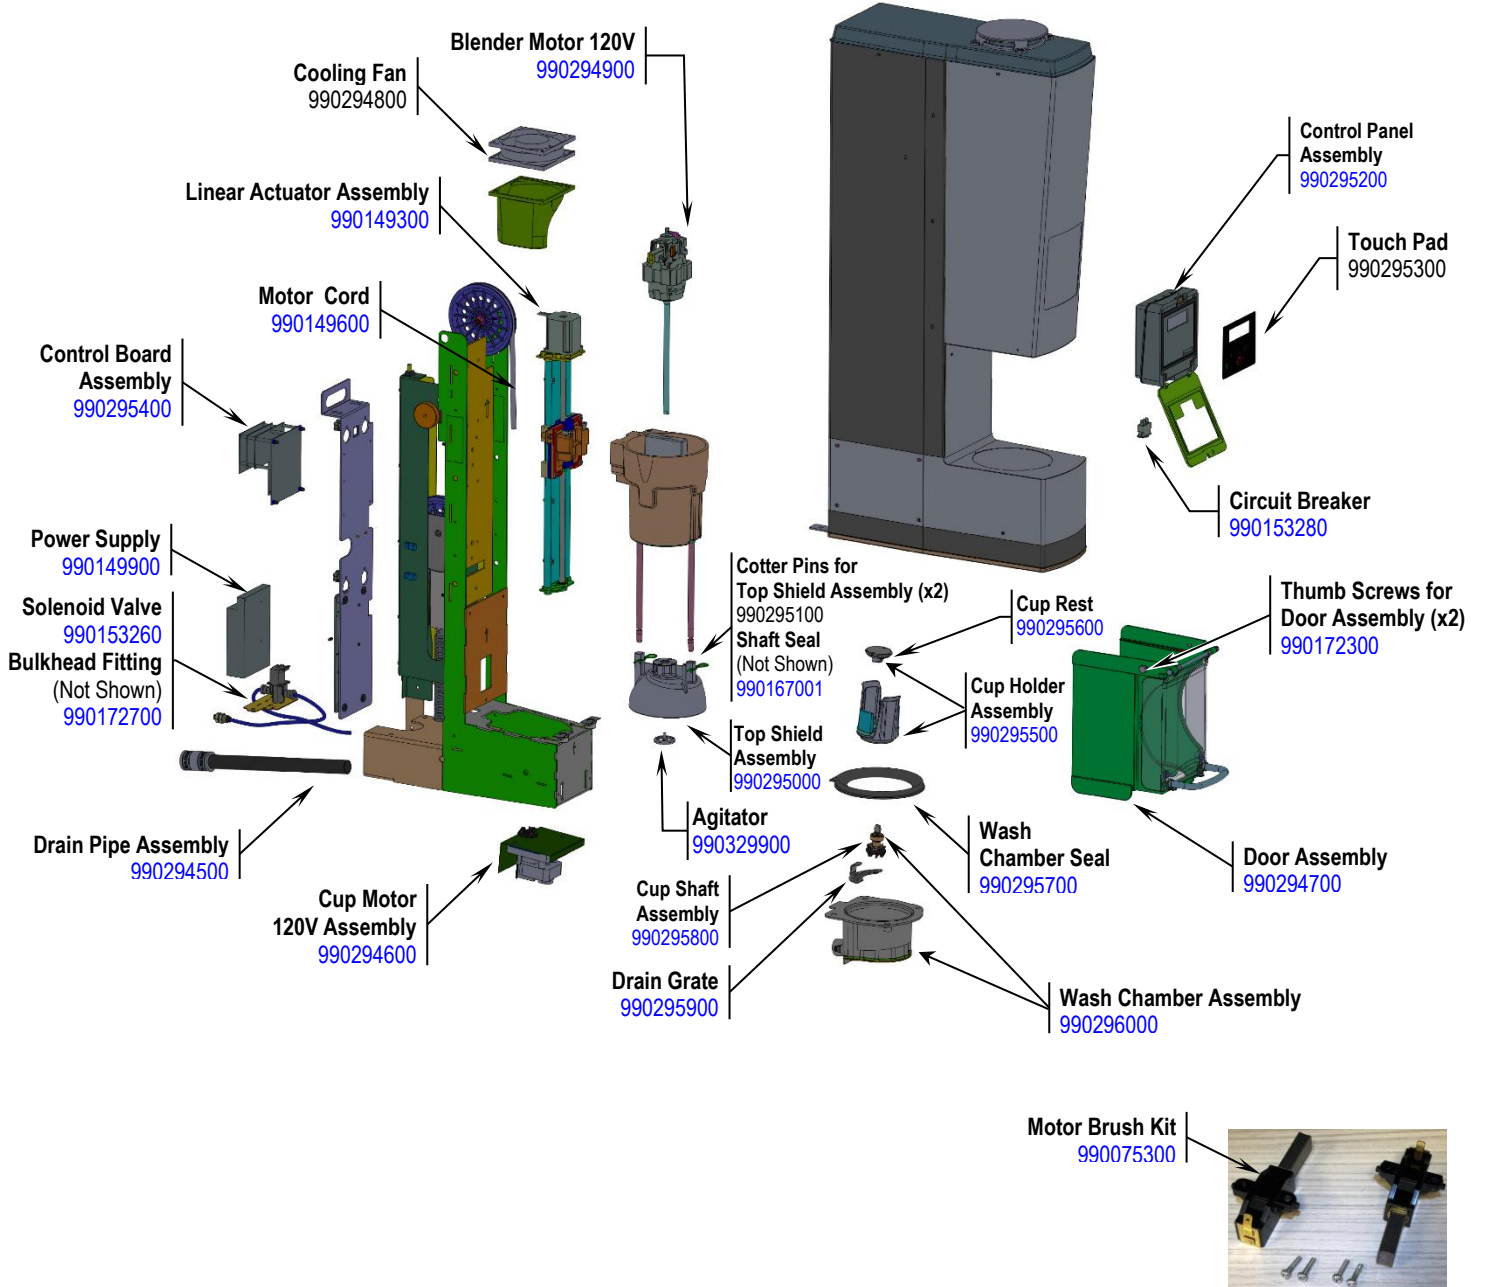

Not Shown
Control Board Assembly: 990153290

| | | | | | | |
|---|--|----------|----------------|------------|--------------|-----------|
| Hamilton Beach 4421 Waterfront Drive Glen Allen, VA 23060 | Revision Description: Remove Filter/Regulator Kit, add Control Board | | | | | |
| | Request Number: | DOC12959 | Revision Date: | 02/17/2023 | Approved by: | DOC12959 |
| | Issue Code(s): | | Page: | 1 of 1 | Document #: | 540096800 |