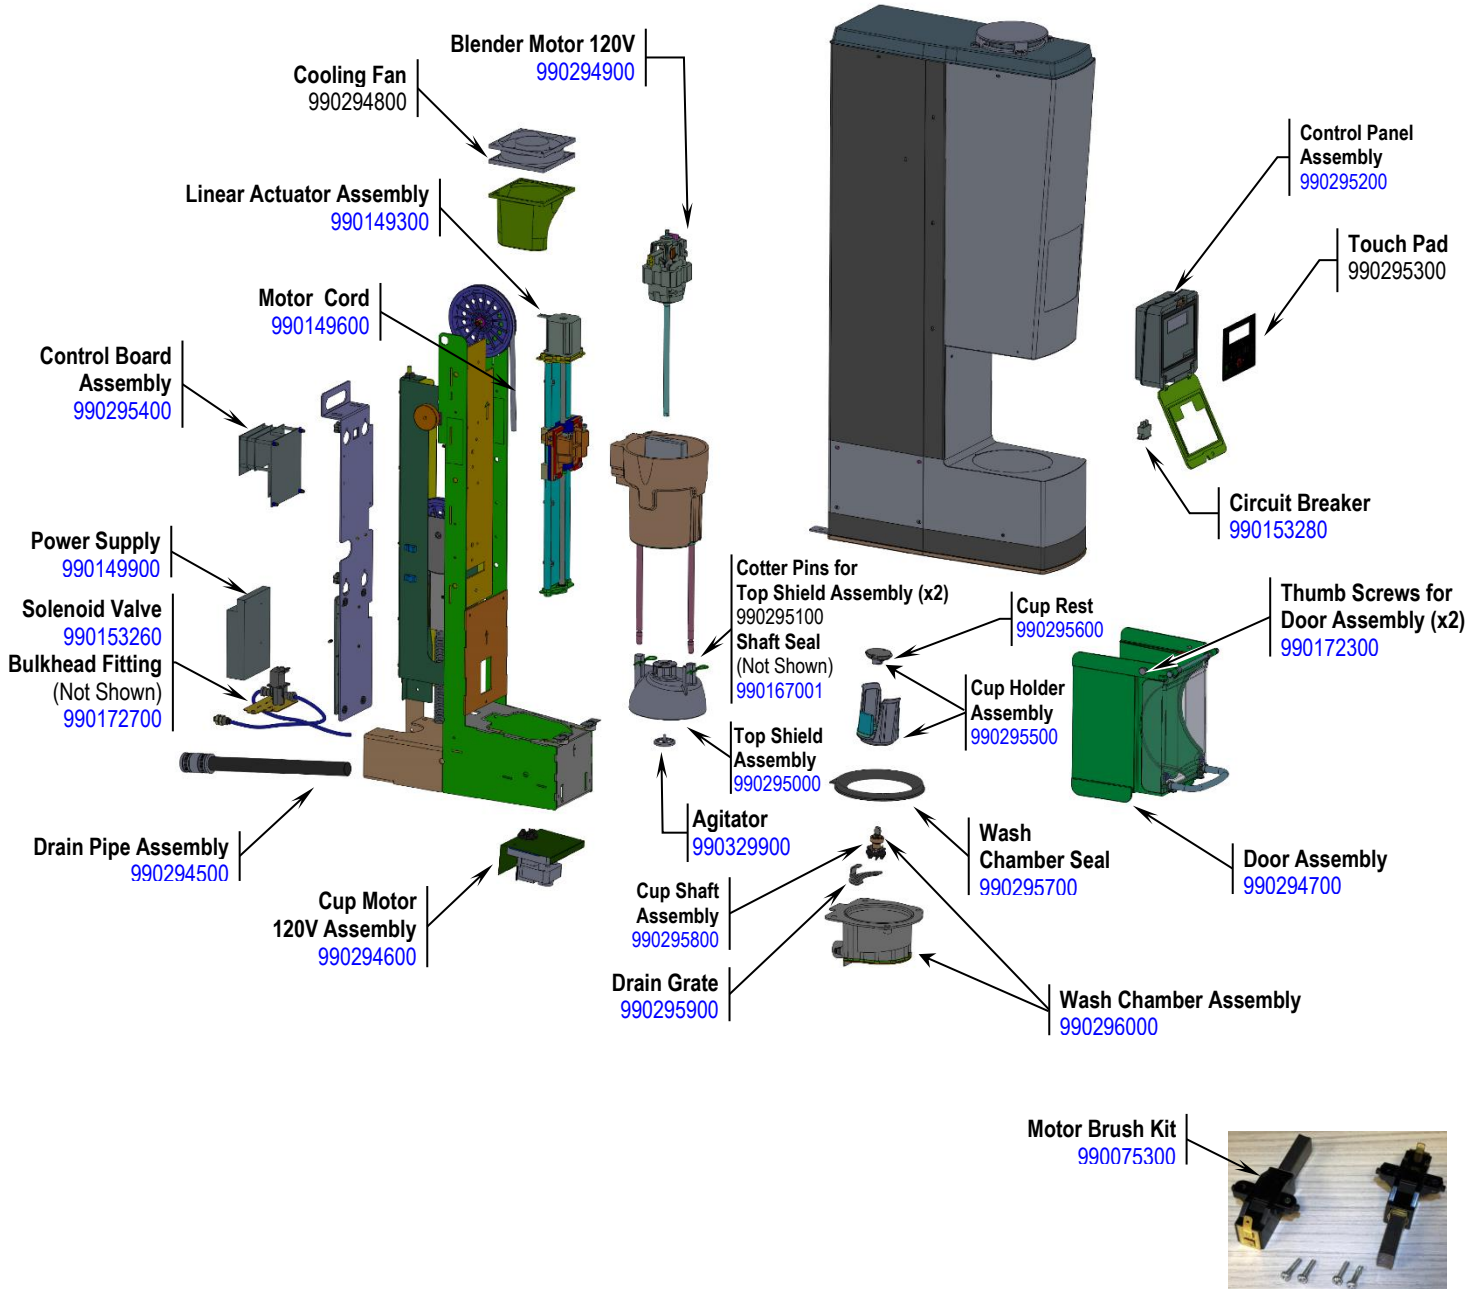

Not Shown
Control Board Assembly: 990153290

 Hamilton Beach 4421 Waterfront Drive Glen Allen, VA 23060	Revision Description: Remove Filter/Regulator Kit, add Control Board					
	Request Number:	DOC12959	Revision Date:	02/17/2023	Approved by:	DOC12959
	Issue Code(s):		Page:	1 of 1	Document #:	540096800