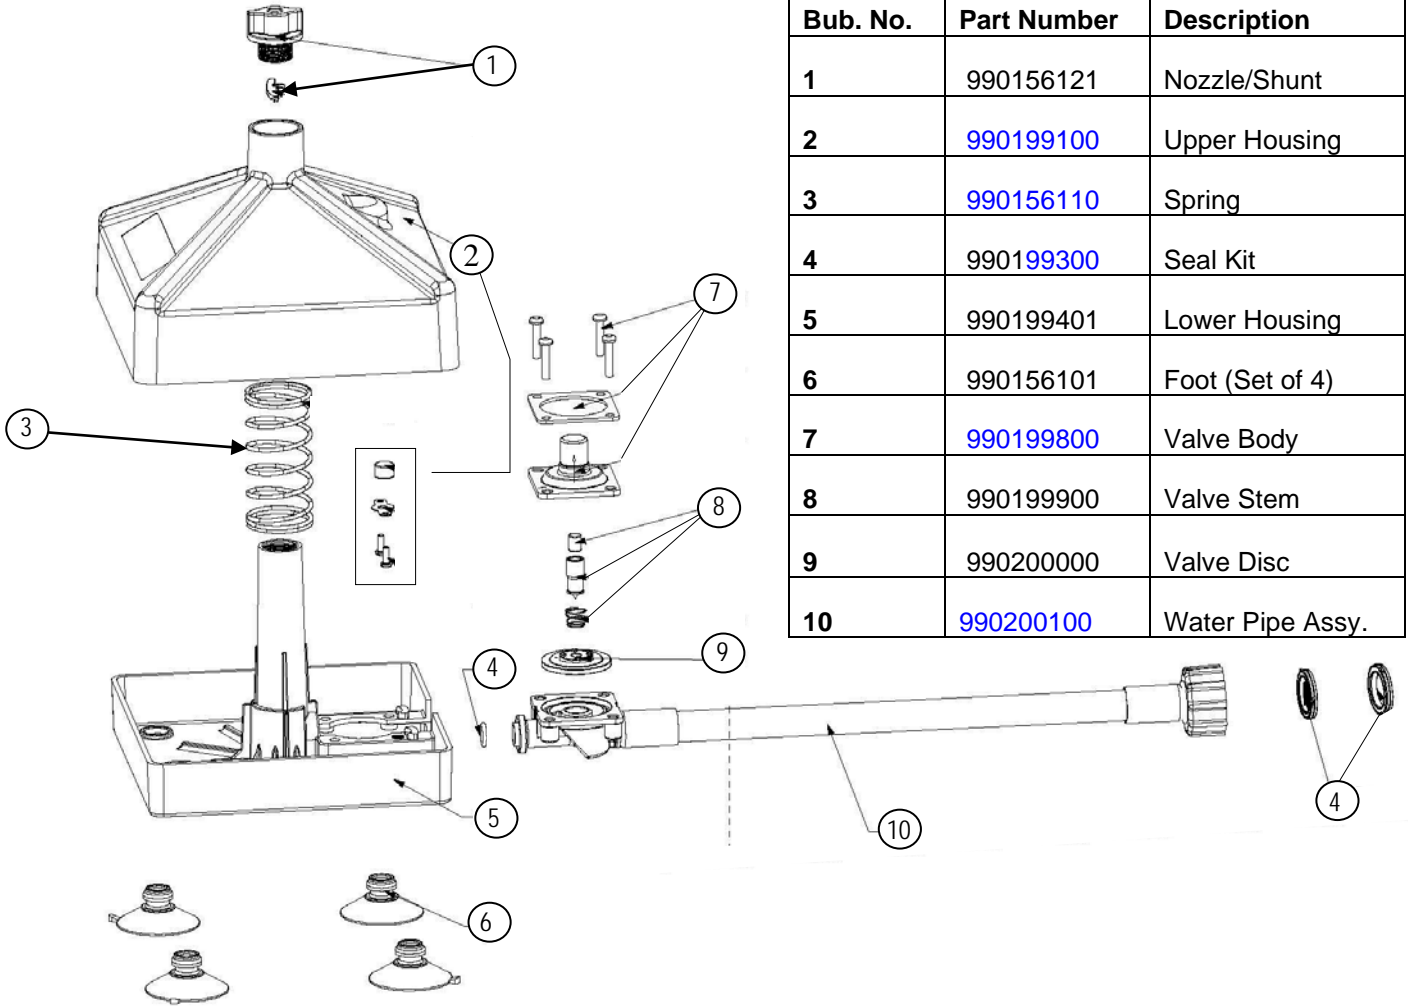

## Parts and Accessories Diagram

Bub. No.	Part Number	Description
1	990156121	Nozzle/Shunt
2	990199100	Upper Housing
3	990156110	Spring
4	990199300	Seal Kit
5	990199401	Lower Housing
6	990156101	Foot (Set of 4)
7	990199800	Valve Body
8	990199900	Valve Stem
9	990200000	Valve Disc
10	990200100	Water Pipe Assy.