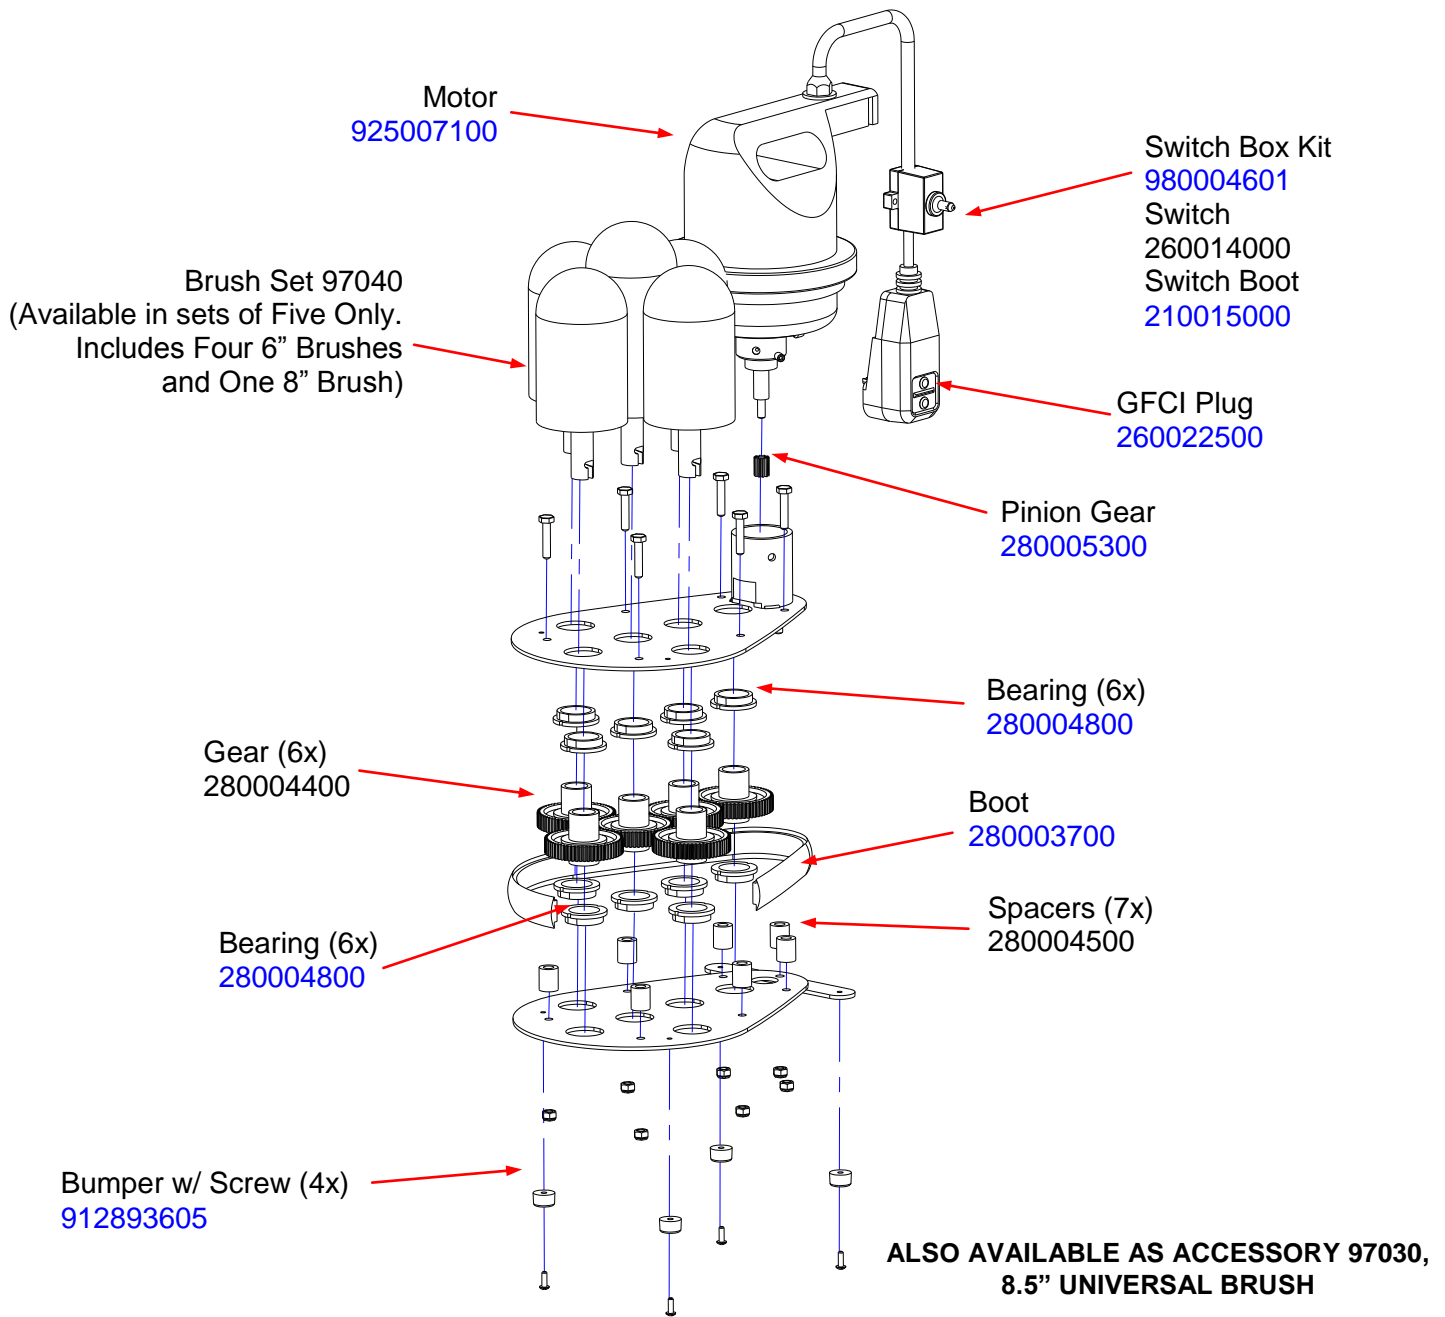

**Drive Pin 280008800** is an accessory for use with non-Hamilton Beach Glass Washers. Brushes are sold separately but require pin for operation.

 Hamilton Beach 4421 Waterfront Drive Glen Allen, VA 23060	Revision Description: Added Drive Pin <b>280008800</b>		Request Number: HQE15287		Revision Date: 9/17/13		Approved by: HQE15287	
	Issue Code(s): CS, SP		Page: 1 of 1		Document #: <b>5100049XX</b>		Rev: <b>D</b>	