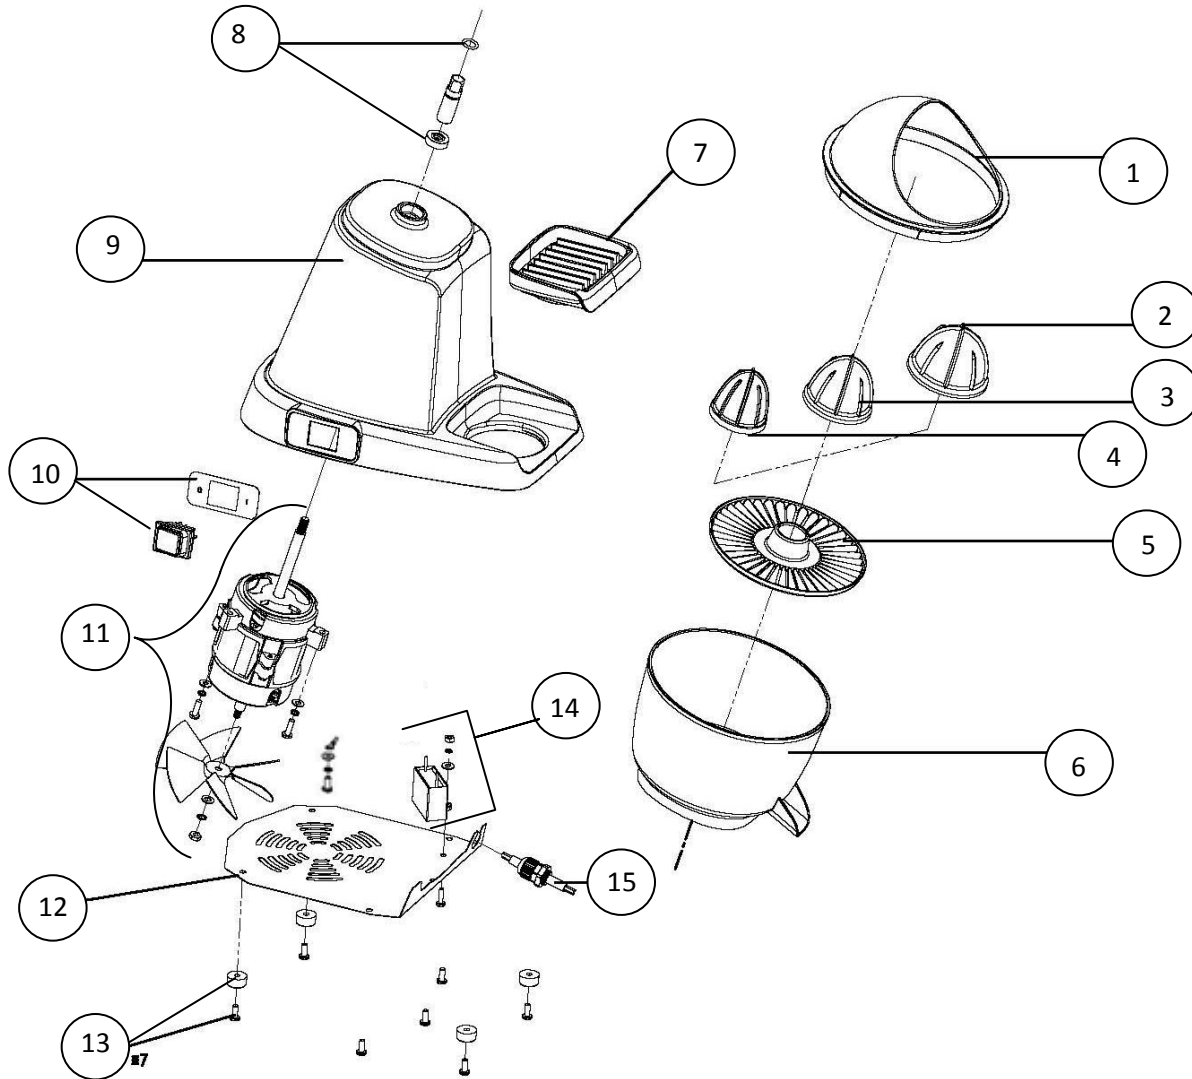

Parts & Accessories Diagram

PROPRIETARY RIGHTS NOTICE This document and all information contained within it is the property of Hamilton Beach Brands, Inc. (HBB). It is confidential and proprietary and has been provided to you for a limited purpose. It must be returned or destroyed upon request. Disclosure, reproduction or use of this document and any information contained within it, in full or in part, for any purpose is forbidden without the prior written consent of HBB. No photographs may be taken of any article fabricated or assembled from this document without the prior written consent of HBB.

Bub. No.	Part Number	Description
1	990193500	Splash Cover
2	990193600	Grapefruit Reamer
3	990193700	Orange Reamer
4	990193800	Lemon and Lime Reamer
5	990193900	Strainer
6	990194000	Bowl
7	990194100	Drip Tray
8	990194200	Motor Shaft Assy.
9	990194300	Base
10	990194400	On/Off Switch
11	990204900	Motor Assembly
12	990194600	Bottom Cover
13	990194700	Foot w/ Screw (Set of 7)
14	990204800	Capacitor Assy.
15	990204300	Cordset, UK