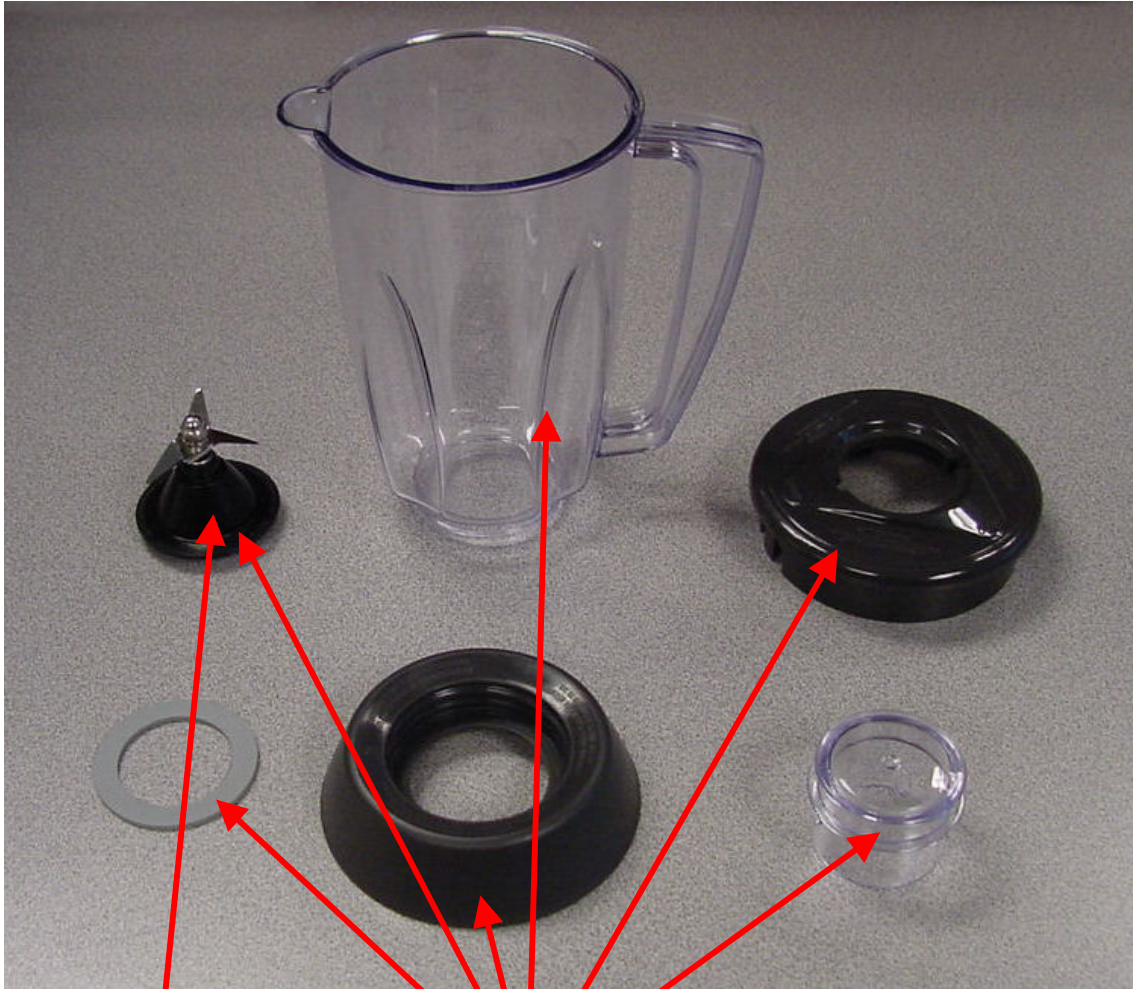

Replacement Parts Diagram

Model 51000 (Series A)

PROPRIETARY RIGHTS NOTICE This document and all information contained within it is the property of Hamilton Beach Brands, Inc. (HBB). It is confidential and proprietary and has been provided to you for a limited purpose. It must be returned or destroyed upon request. Disclosure, reproduction or use of this document and any information contained within it, in full or in part, for any purpose is forbidden without the prior written consent of HBB. No photographs may be taken of any article fabricated or assembled from this document without the prior written consent of HBB.

Cutter Assembly
990079500

Complete Container
55700

Clutch
990093600

 4421 Waterfront Drive Glen Allen, VA 23060	Revision Description:		Added Clutch					
	Request Number:	HQE-7668	Revision Date:	4/20/09	Approved by:			
	Issue Code(s):	CS, SP	Page:	1 of 1	Document #:	510022200	Rev:	B