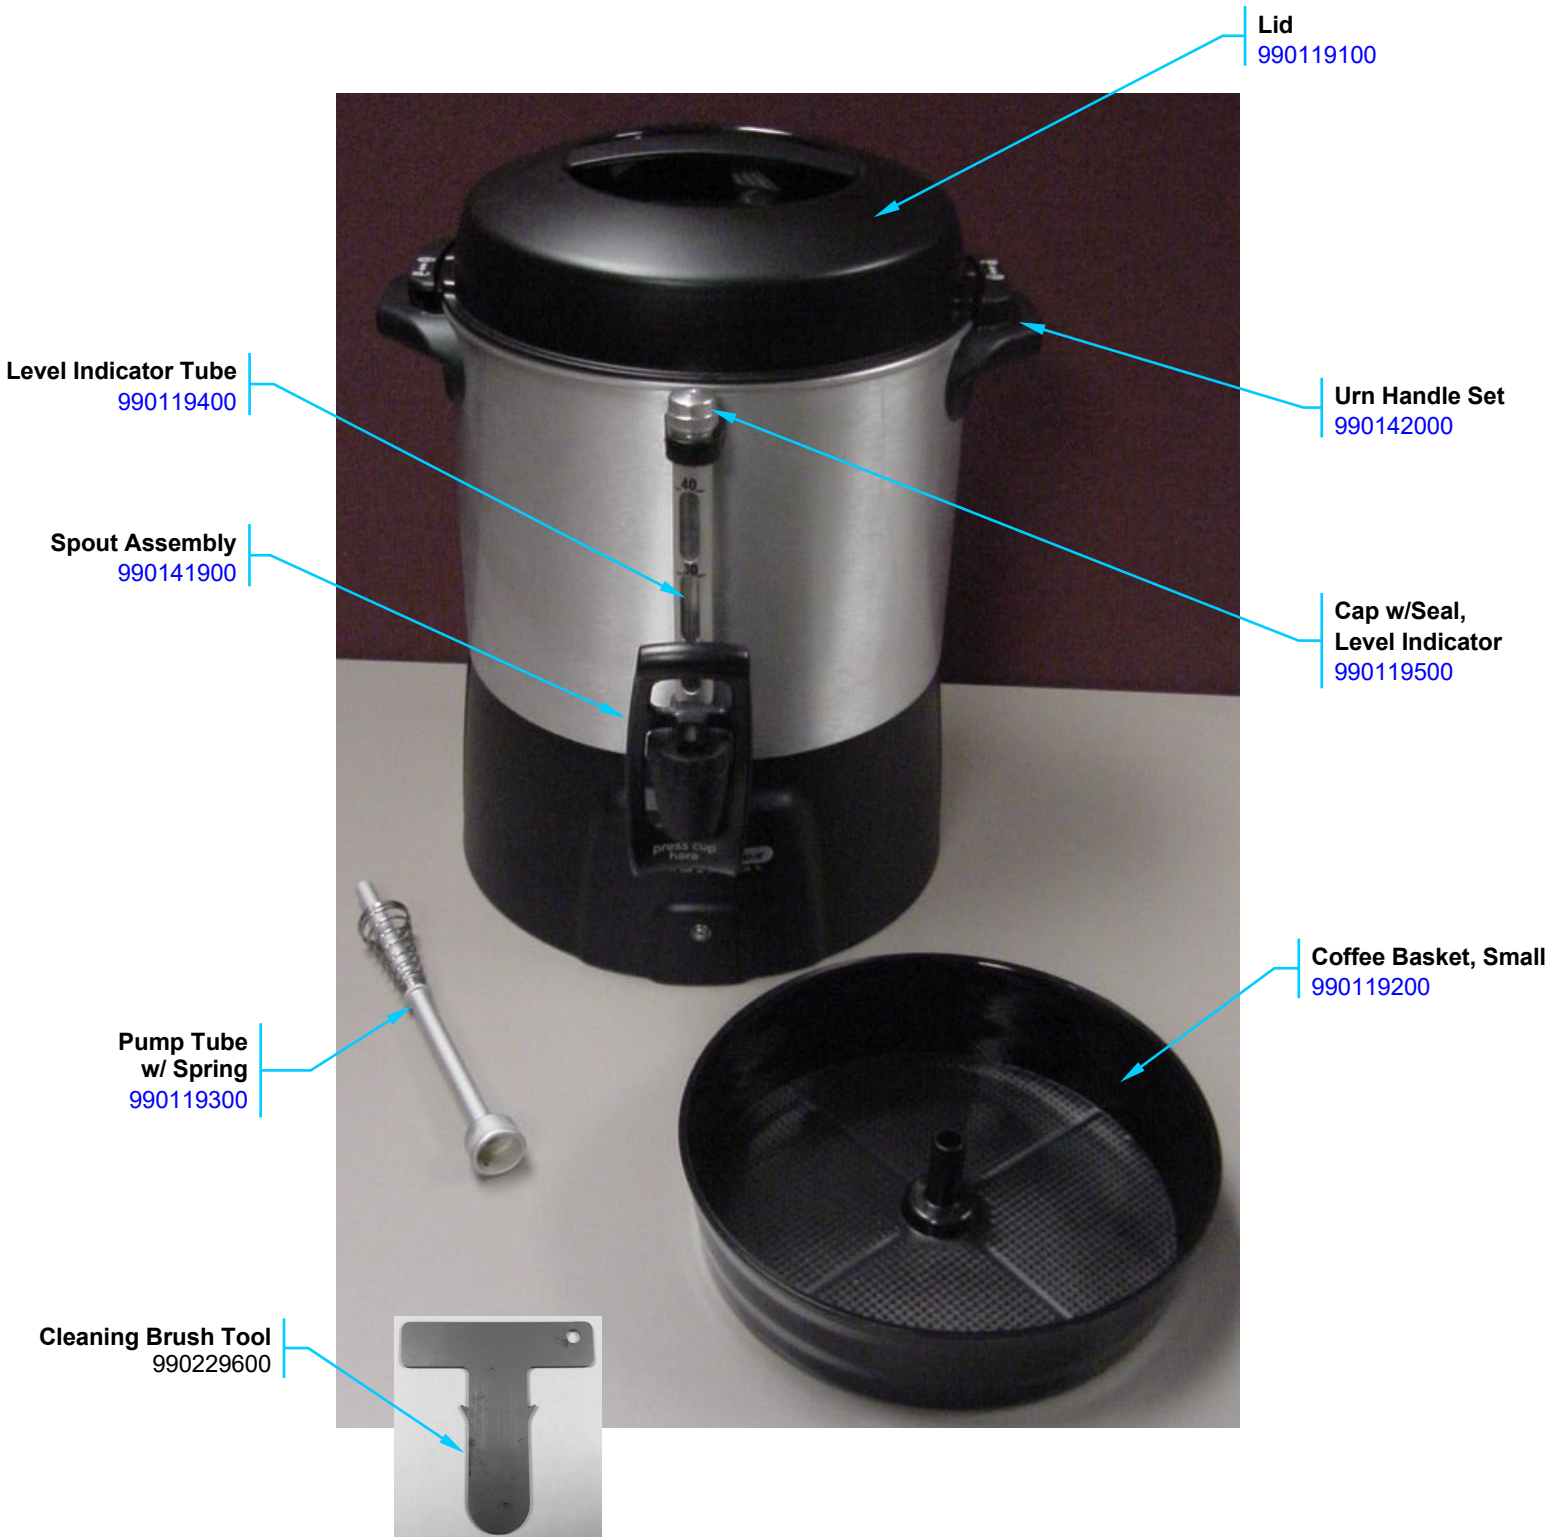

Parts and Accessories Diagram

45040RZ

PROPRIETARY RIGHTS NOTICE This document and all information contained within it is the property of Hamilton Beach Brands, Inc. (HBB). It is confidential and proprietary and has been provided to you for a limited purpose. It must be returned or destroyed upon request. Disclosure, reproduction or use of this document and any information contained within it, in full or in part, for any purpose is forbidden without the prior written consent of HBB. No photographs may be taken of any article fabricated or assembled from this document without the prior written consent of HBB.