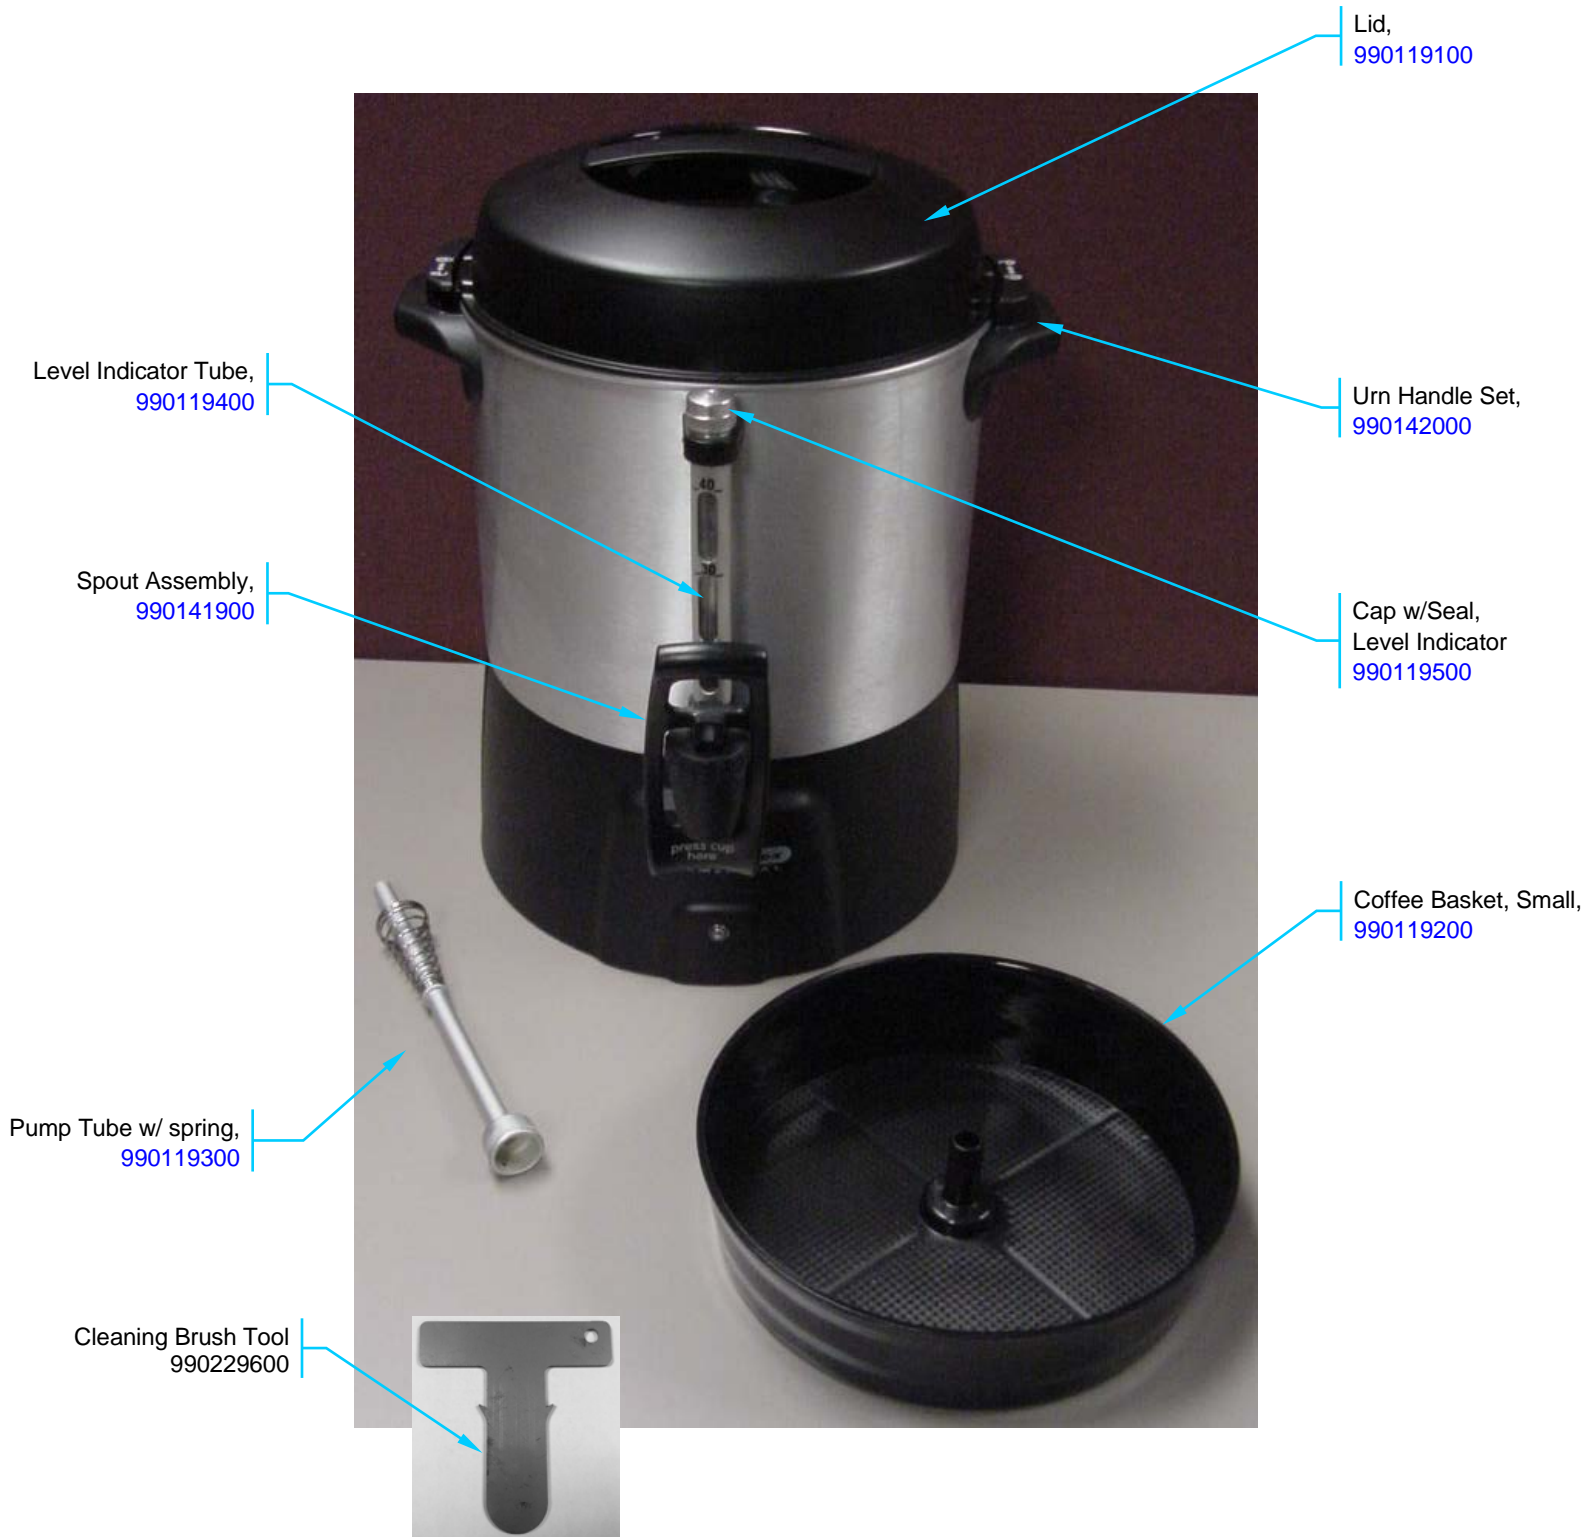

Replacement Parts Diagram

Model 45040

PROPRIETARY RIGHTS NOTICE This document and all information contained within it is the property of Hamilton Beach Brands, Inc. (HBB). It is confidential and proprietary and has been provided to you for a limited purpose. It must be returned or destroyed upon request. Disclosure, reproduction or use of this document and any information contained within it, in full or in part, for any purpose is forbidden without the prior written consent of HBB. No photographs may be taken of any article fabricated or assembled from this document without the prior written consent of HBB.

 4421 Waterfront Drive Glen Allen, VA 23060	Revision Description:		Add Cleaning Brush Tool			
	Request Number:	DOC7639	Revision Date:	04/04/2017	Approved by:	DOC7639
	Issue Code(s):	CS, SP	Page:	1 of 1	Document #:	510026300
					Rev:	E