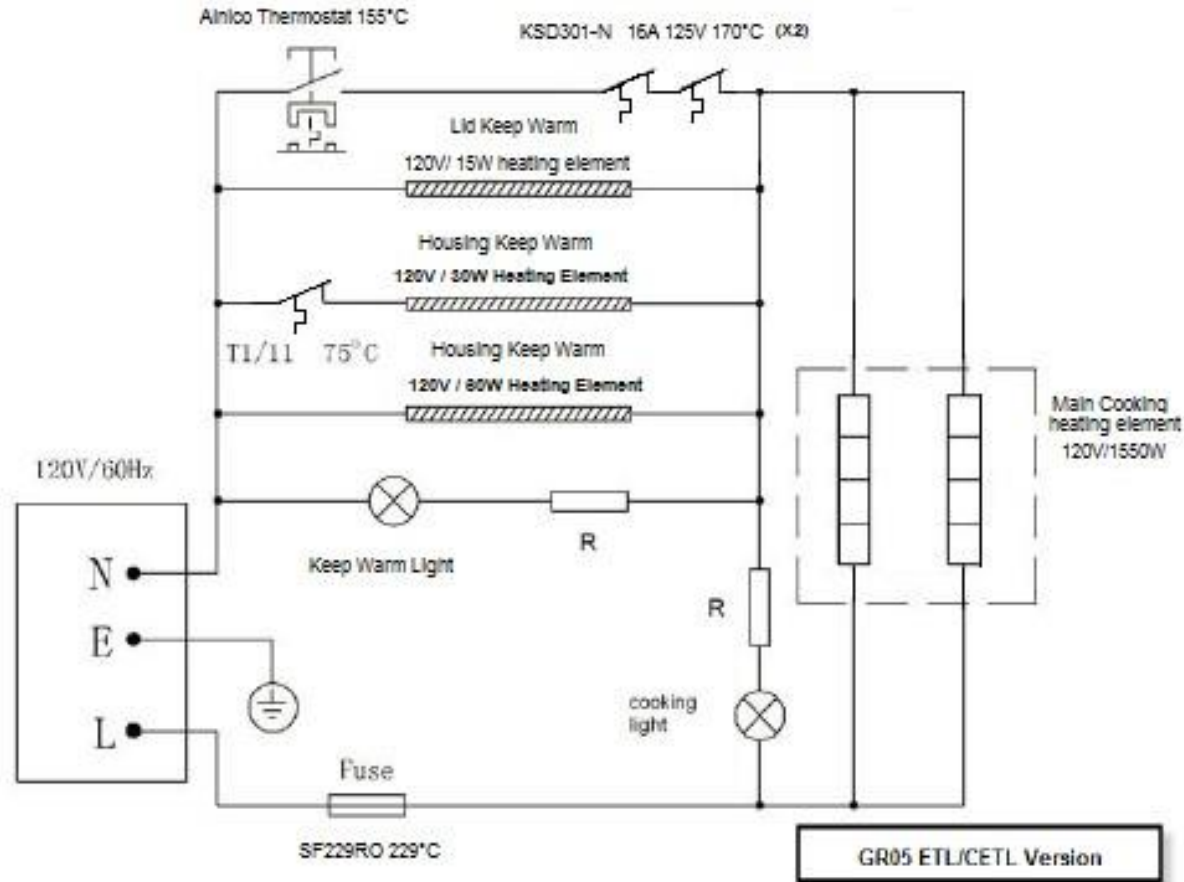

 <p>Hamilton Beach 4421 Waterfront Drive Glen Allen, VA 23060</p>	Revision Description:	Constructional changes.				
	Request Number:	HQE24281	Revision Date:	05/02/2018	Approved by:	HQE24281
	Issue Code(s):		Page:	1 of 1	Document #:	<b>530008600</b>
					Rev:	<b>C</b>