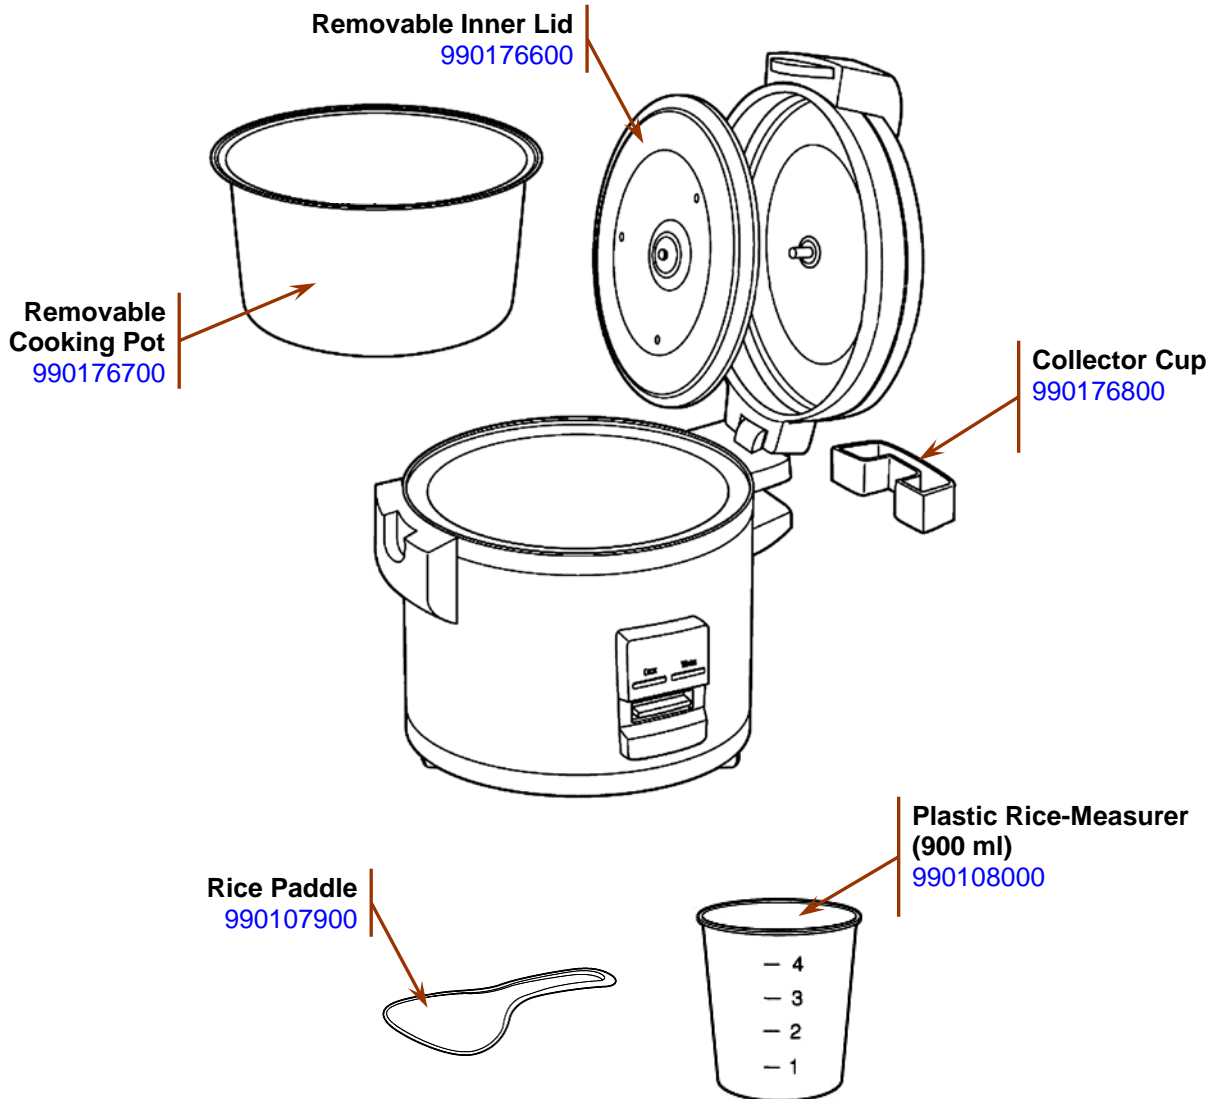

### Replacement Parts

**Not Shown:**

- 990176900 – Fuse w/Wire Assy.
- 990205200 – Micro Switch
- 990177000 – Thermostat
- 990205500 – Cordset

 <p>Hamilton Beach 4421 Waterfront Drive Glen Allen, VA 23060</p>	Revision Description: Production Release		Request Number: DOC5535		Revision Date: 02/04/2015		Approved by: DOC5535	
	Issue Code(s):		Page: 1 of 1		Document #: 540086600		Rev: A	