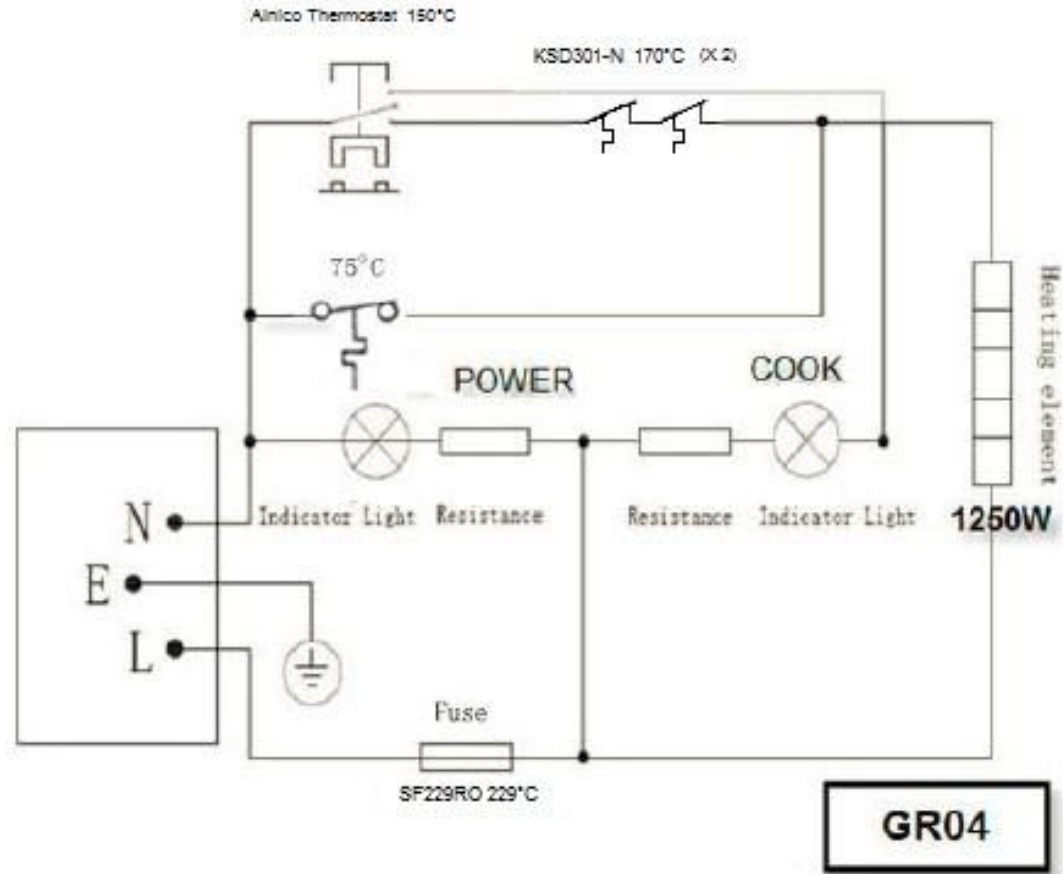

GR04 ETL/CETL and CE/CB Version

 <p>Hamilton Beach 4421 Waterfront Drive Glen Allen, VA 23060</p>	Revision Description:	Production Release				
	Request Number:	HQE24281	Revision Date:	05/02/2018	Approved by:	HQE24281
	Issue Code(s):		Page:	1 of 1	Document #:	530008800
					Rev:	B