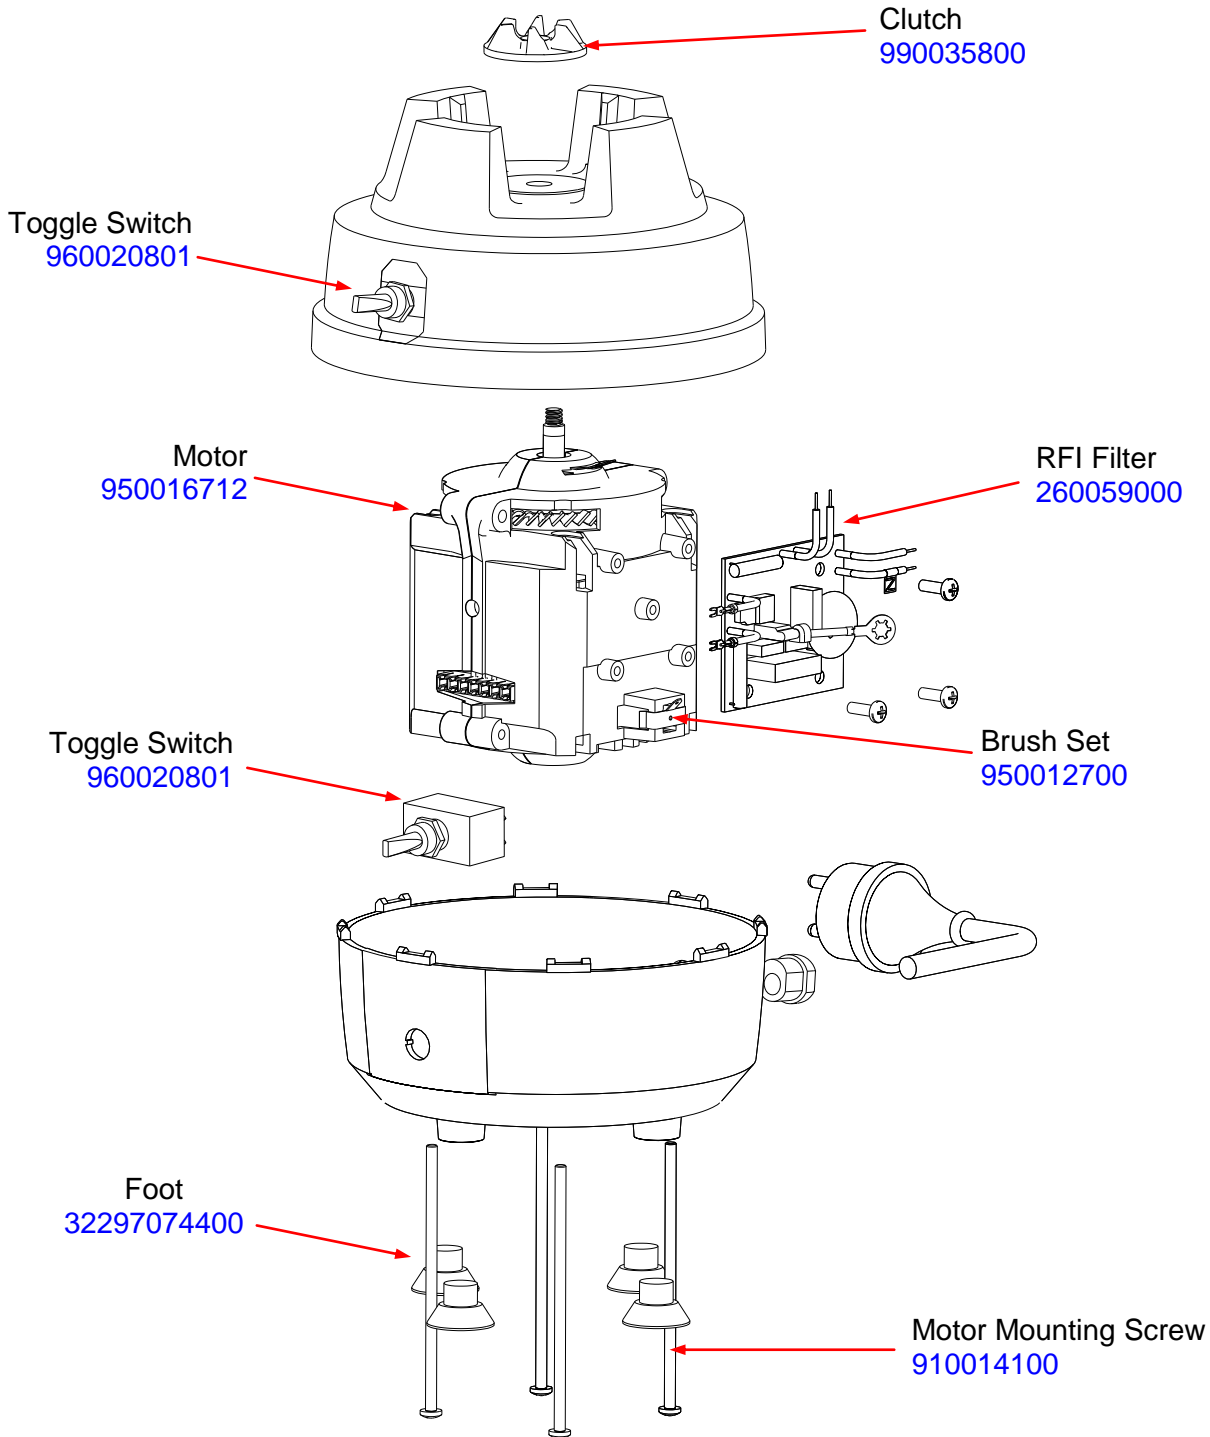

Parts and Accessories Diagram

PROPRIETARY RIGHTS NOTICE This document and all information contained within it is the property of Hamilton Beach Brands, Inc. (HBB). It is confidential and proprietary and has been provided to you for a limited purpose. It must be returned or destroyed upon request. Disclosure, reproduction or use of this document and any information contained within it, in full or in part, for any purpose is forbidden without the prior written consent of HBB. No photographs may be taken of any article fabricated or assembled from this document without the prior written consent of HBB.

Hamilton Beach 4421 Waterfront Drive Glen Allen, VA 23060	Revision Description: Remove Obsolete Parts					
	Request Number:	DOC9436	Revision Date:	10/19/2018	Approved by:	DOC9436
	Issue Code(s):		Page:	2 of 2	Document #:	5100133XX
					Rev:	E