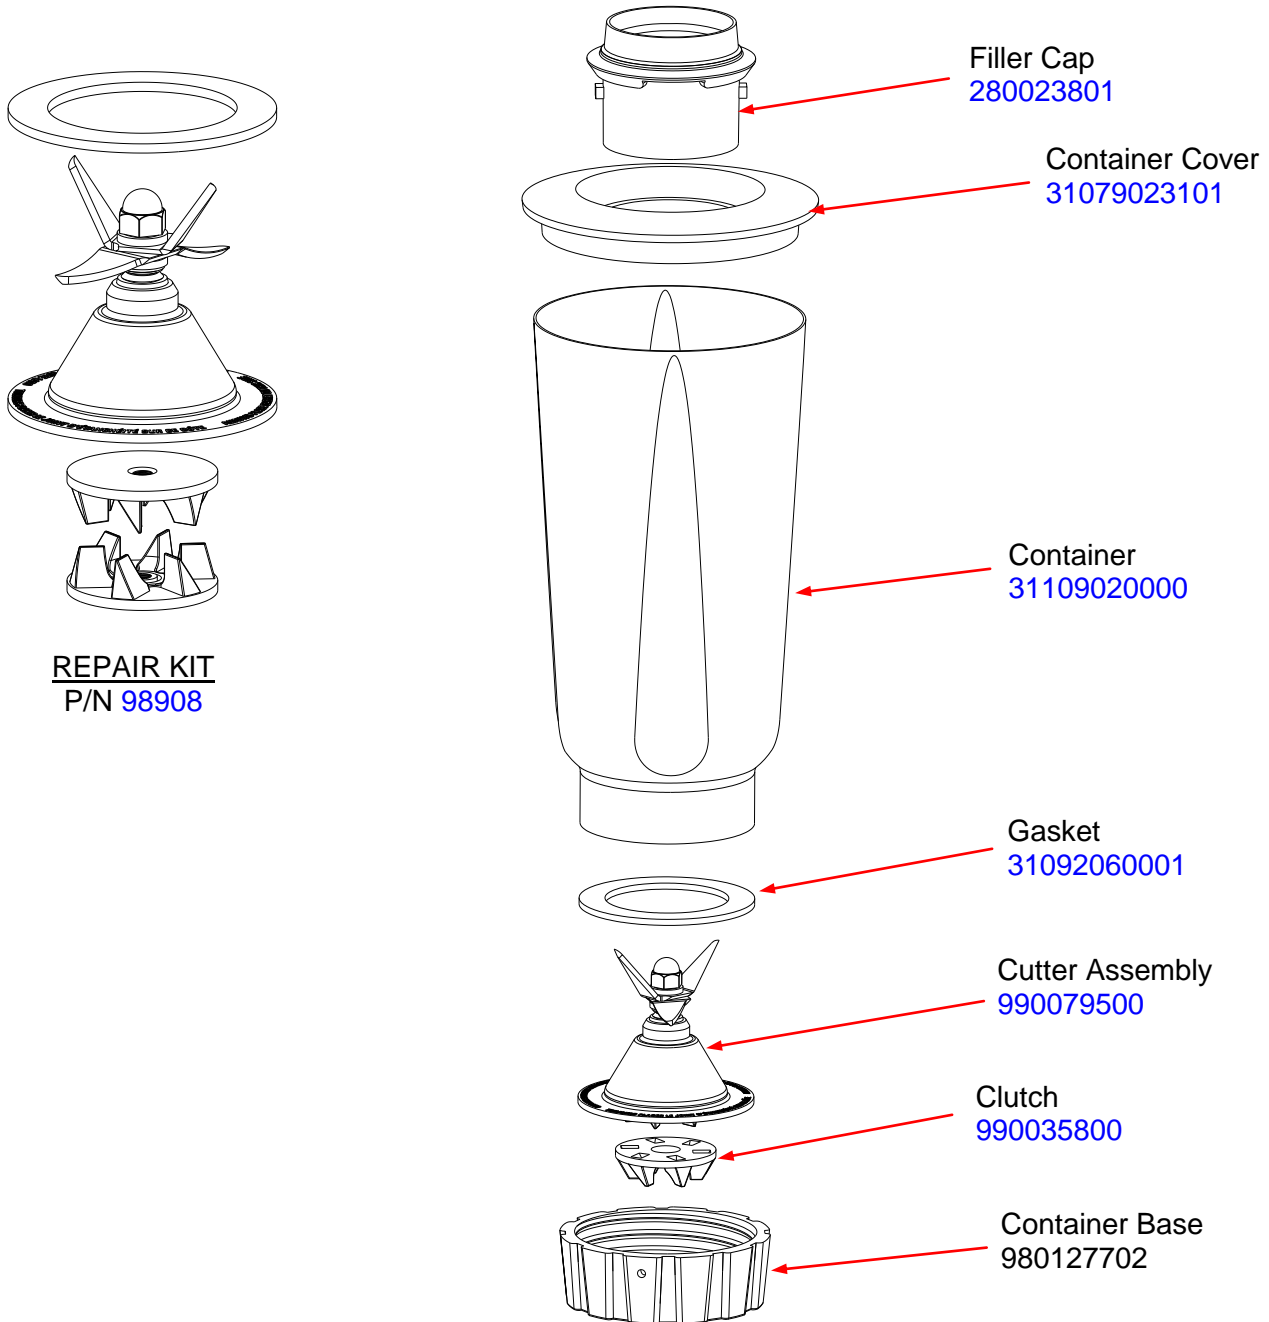

**COMPLETE ASSEMBLY 6126-1G909**

 4421 Waterfront Drive Glen Allen, VA 23060	Revision Description: <b>Remove Obsolete Parts</b>		Request Number: <b>DOC9436</b>		Revision Date: <b>10/19/2018</b>		Approved by: <b>DOC9436</b>	
	Issue Code(s):		Page: <b>1 of 2</b>	Document #: <b>5100133XX</b>		Rev: <b>E</b>		