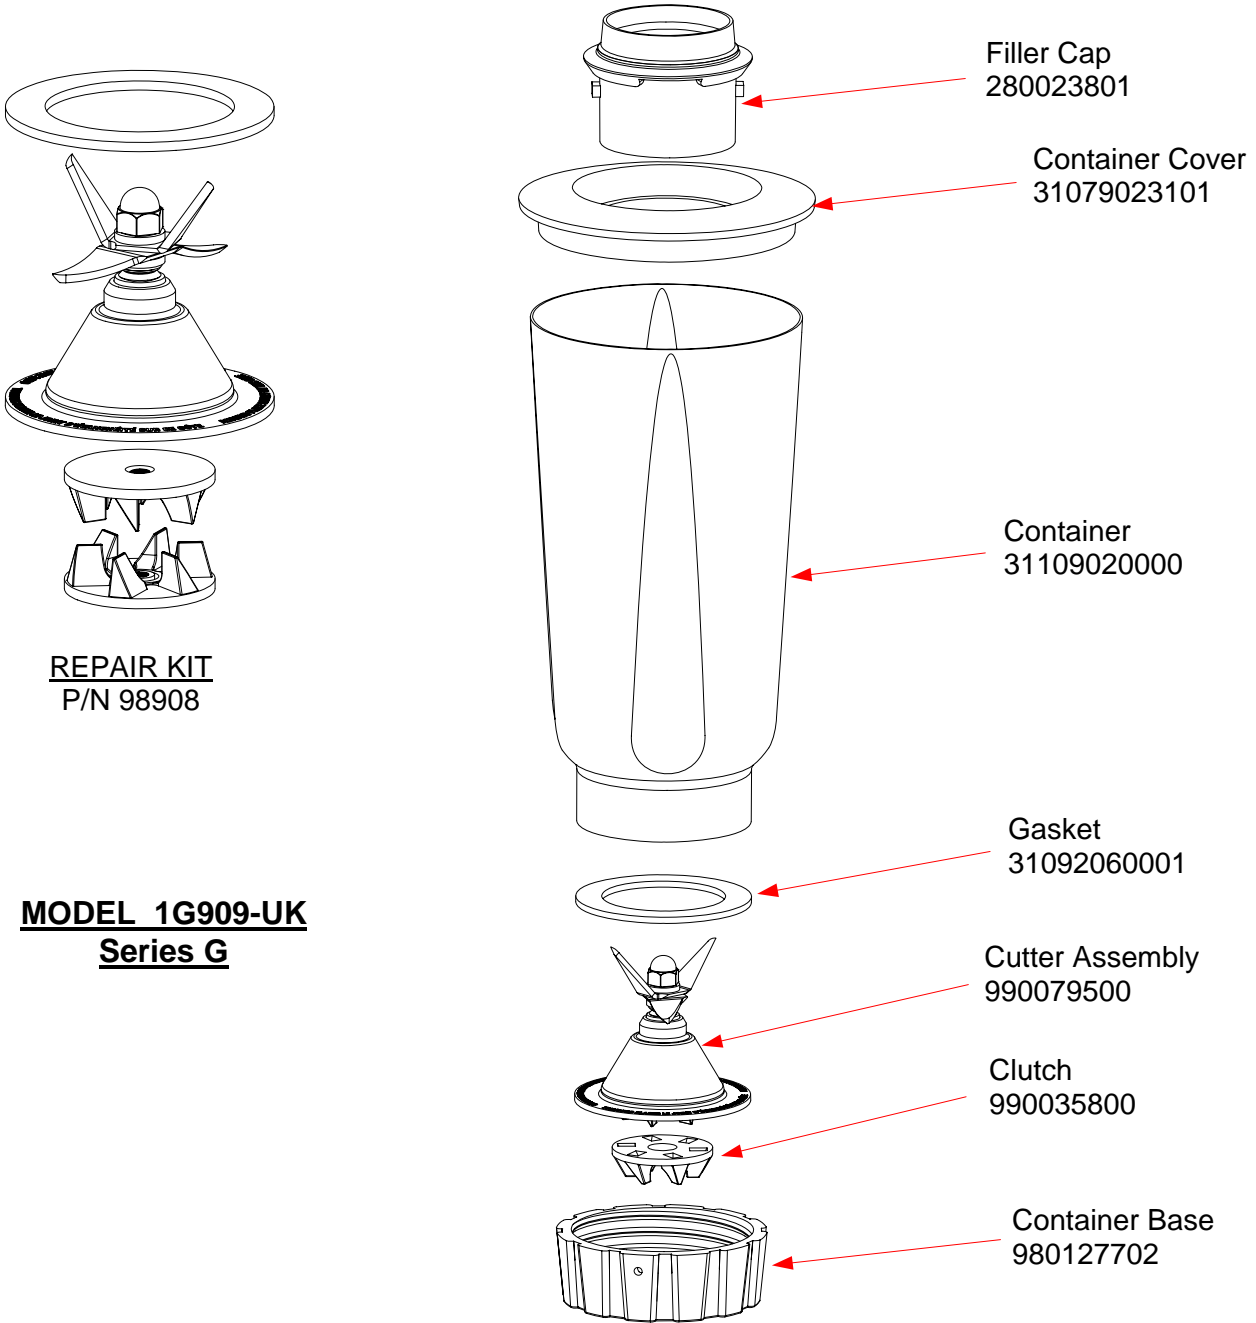

## Replacement Parts Diagram

**REPAIR KIT**  
P/N 98908

**MODEL 1G909-UK**  
**Series G**

**COMPLETE ASSEMBLY 6126-1G909**

 4421 Waterfront Drive Glen Allen, VA 23060	Revision Description:		Changed Cutter Assembly part number					
	Request Number:	HQE-6672	Revision Date:	7/16/08	Approved by:			
	Issue Code(s):	CS, SP	Page:	1 of 2	Document #:	<b>5100134XX</b>	Rev:	<b>D</b>

 <p>Hamilton Beach 4421 Waterfront Drive Glen Allen, VA 23060</p>	Revision Description:		Changed Cutter Assembly part number				
	Request Number:	HQE-6672	Revision Date:	7/16/08	Approved by:		
	Issue Code(s):	CS, SP	Page:	2 of 2	Document #:	<b>5100134XX</b>	Rev: