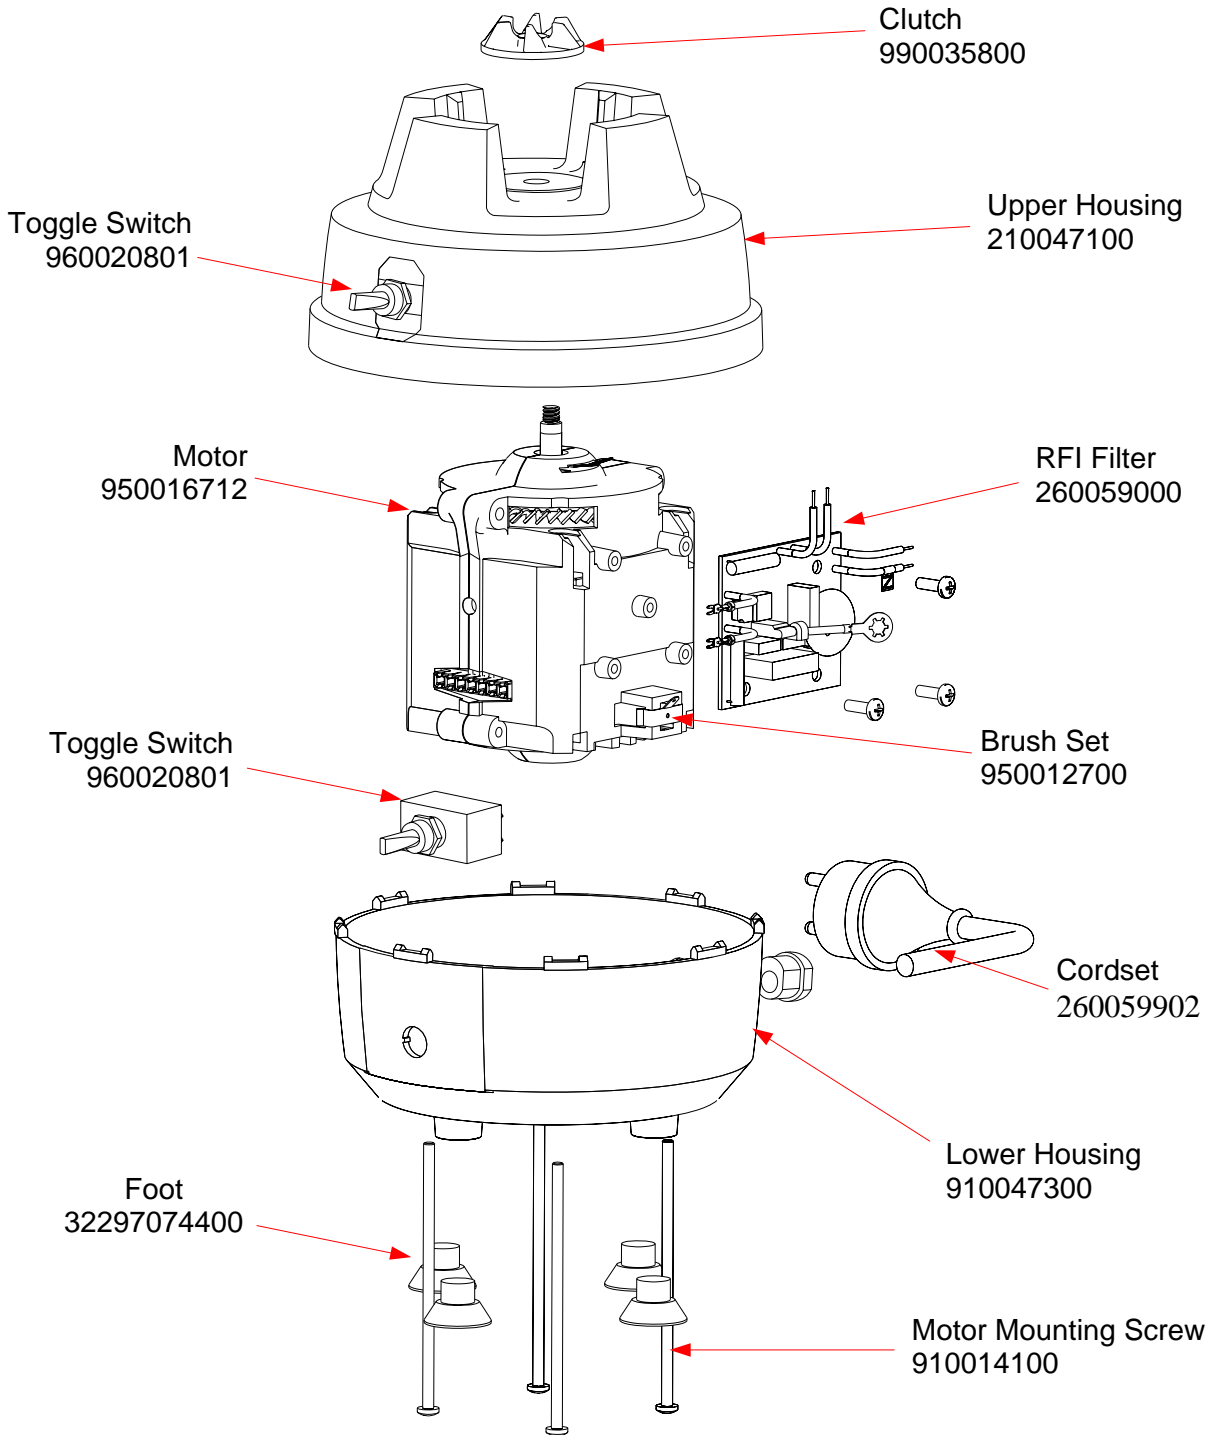

## Replacement Parts Diagram

**REPAIR KIT**  
P/N 98908

**MODEL 1G909-UK**  
**Series G**

**COMPLETE ASSEMBLY 6126-1G909**

 4421 Waterfront Drive Glen Allen, VA 23060	Revision Description:		Changed Cutter Assembly part number					
	Request Number:	HQE-6672	Revision Date:	7/16/08	Approved by:			
	Issue Code(s):	CS, SP	Page:	1 of 2	Document #:	<b>5100134XX</b>	Rev:	<b>D</b>

 <p>Hamilton Beach 4421 Waterfront Drive Glen Allen, VA 23060</p>	Revision Description:		Changed Cutter Assembly part number				
	Request Number:	HQE-6672	Revision Date:	7/16/08	Approved by:		
	Issue Code(s):	CS, SP	Page:	2 of 2	Document #:	<b>5100134XX</b>	Rev: