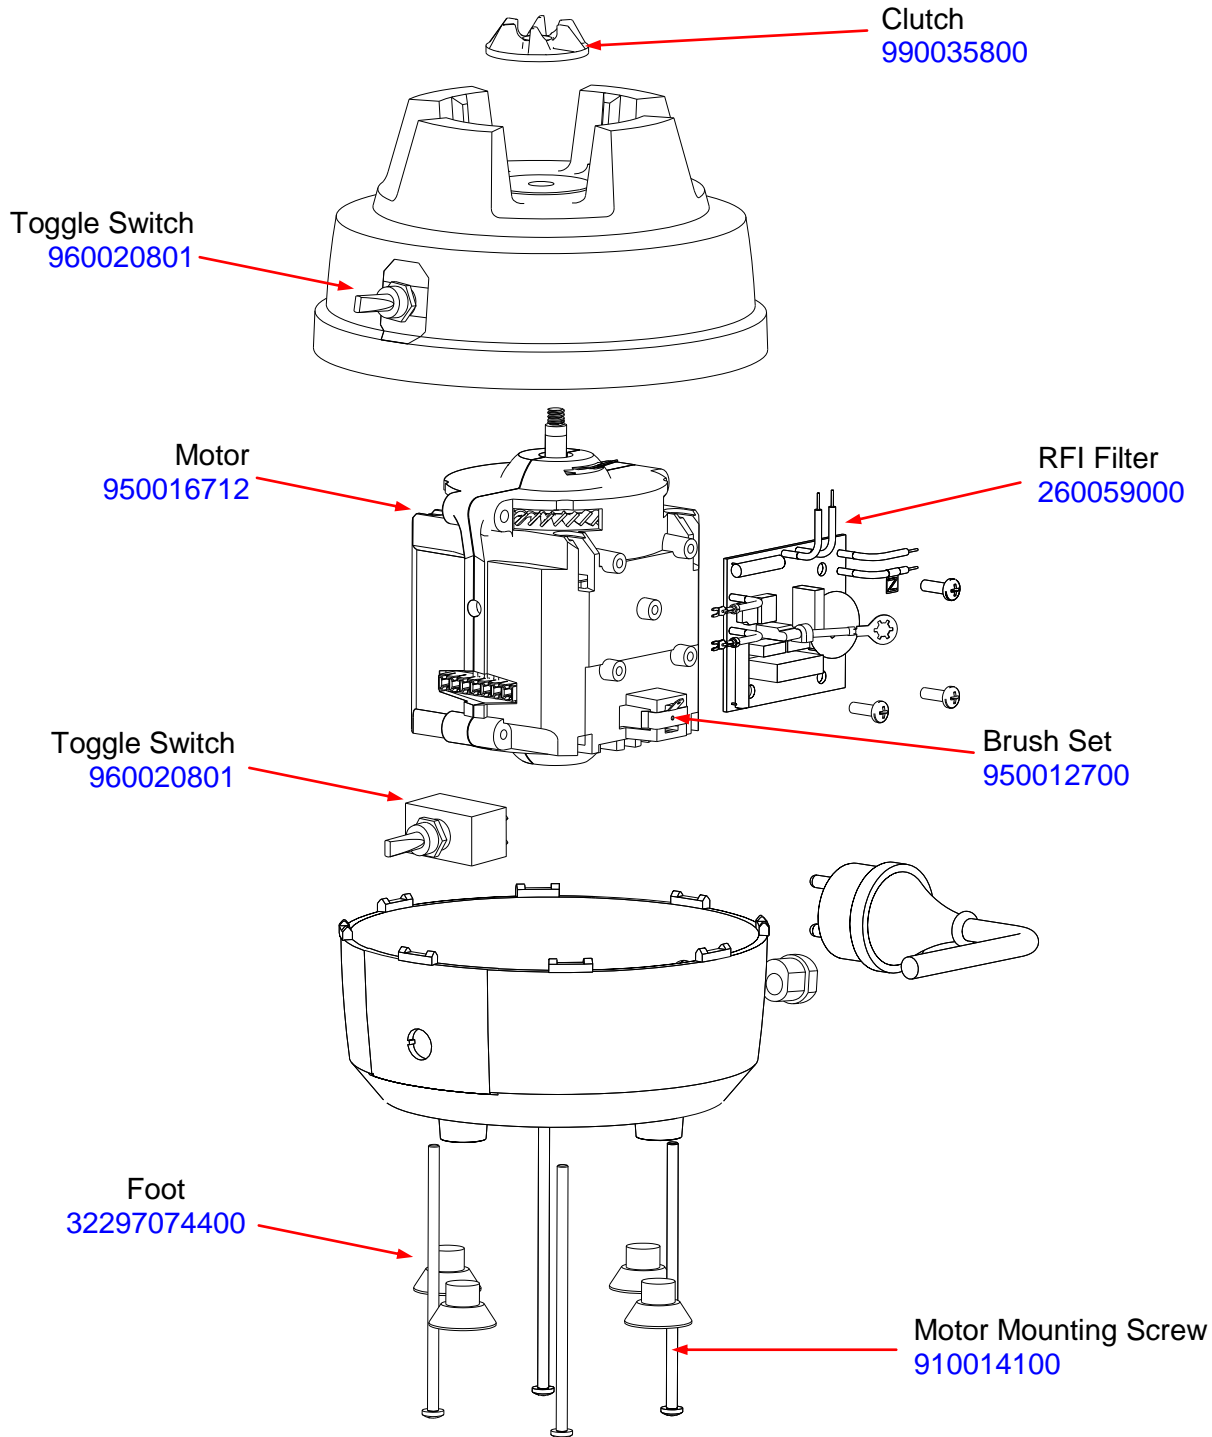

Parts and Accessories Diagram

PROPRIETARY RIGHTS NOTICE This document and all information contained within it is the property of Hamilton Beach Brands, Inc. (HBB). It is confidential and proprietary and has been provided to you for a limited purpose. It must be returned or destroyed upon request. Disclosure, reproduction or use of this document and any information contained within it, in full or in part, for any purpose is forbidden without the prior written consent of HBB. No photographs may be taken of any article fabricated or assembled from this document without the prior written consent of HBB.

Hamilton Beach 4421 Waterfront Drive Glen Allen, VA 23060	Revision Description:	Remove Obsolete Parts				
	Request Number:	DOC9436	Revision Date:	10/19/2018	Approved by:	DOC9436
	Issue Code(s):		Page:	2 of 2	Document #:	5100134XX
					Rev:	E