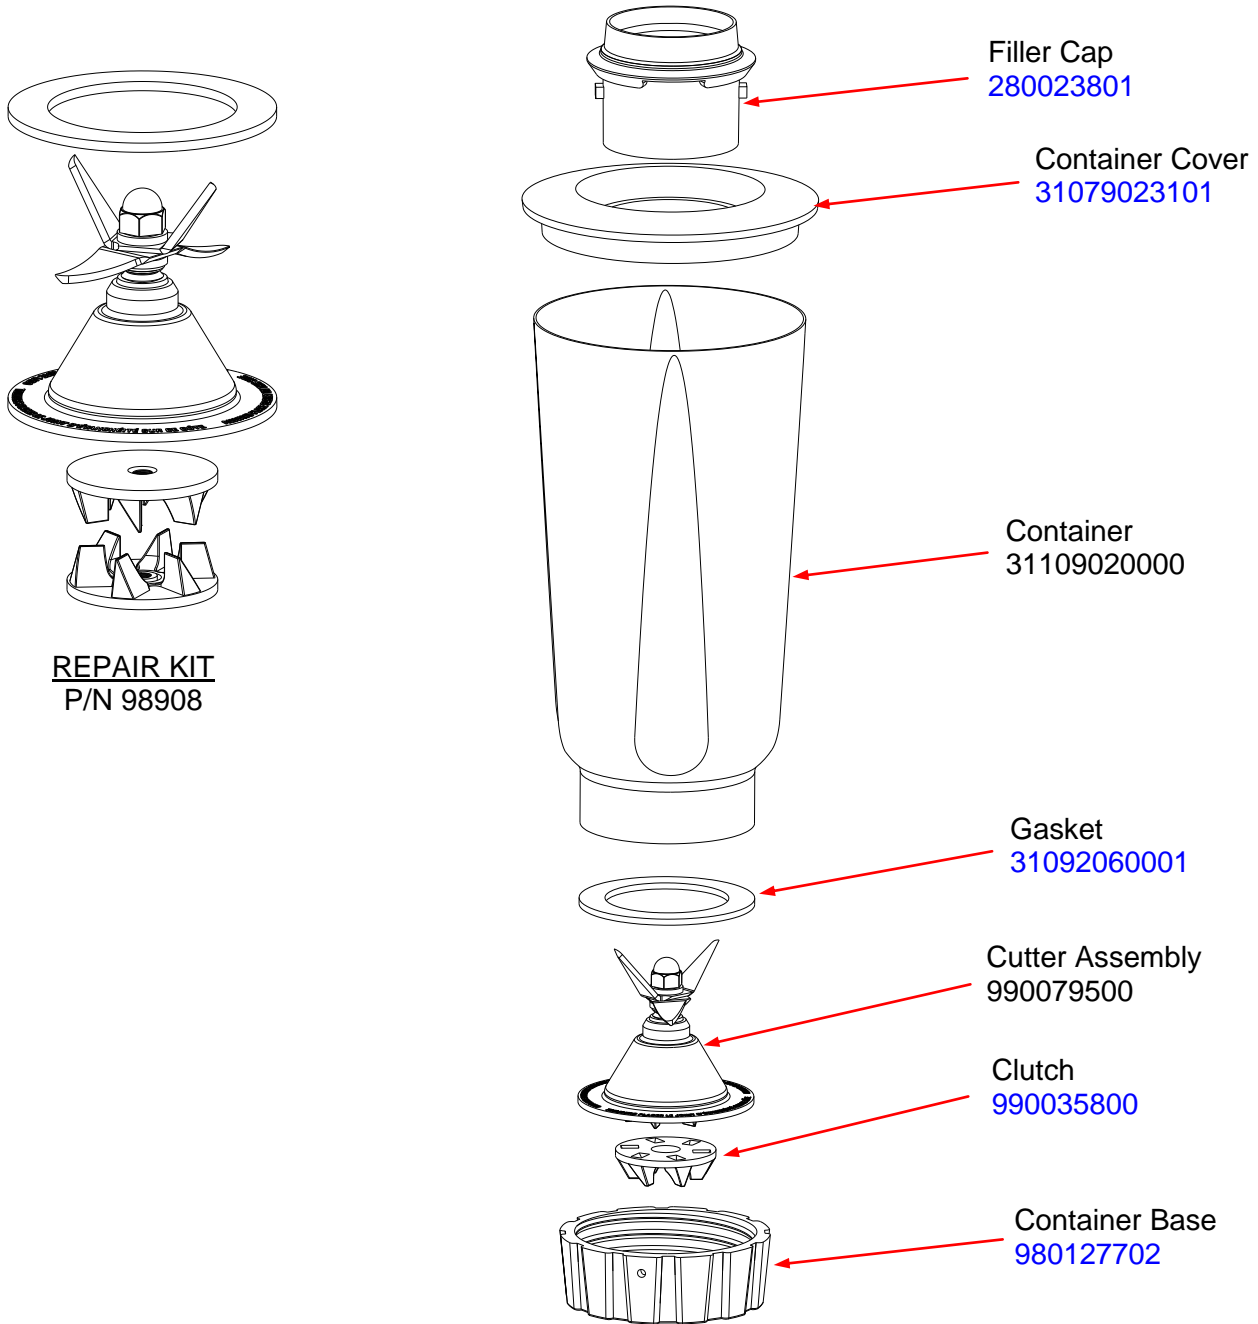

**COMPLETE ASSEMBLY 6126-1G909**

 4421 Waterfront Drive Glen Allen, VA 23060	Revision Description: <b>Remove Obsolete Parts</b>		Request Number: <b>DOC9436</b>		Revision Date: <b>10/19/2018</b>		Approved by: <b>DOC9436</b>	
	Issue Code(s):		Page: <b>1 of 2</b>		Document #: <b>5100134XX</b>		Rev: <b>E</b>	