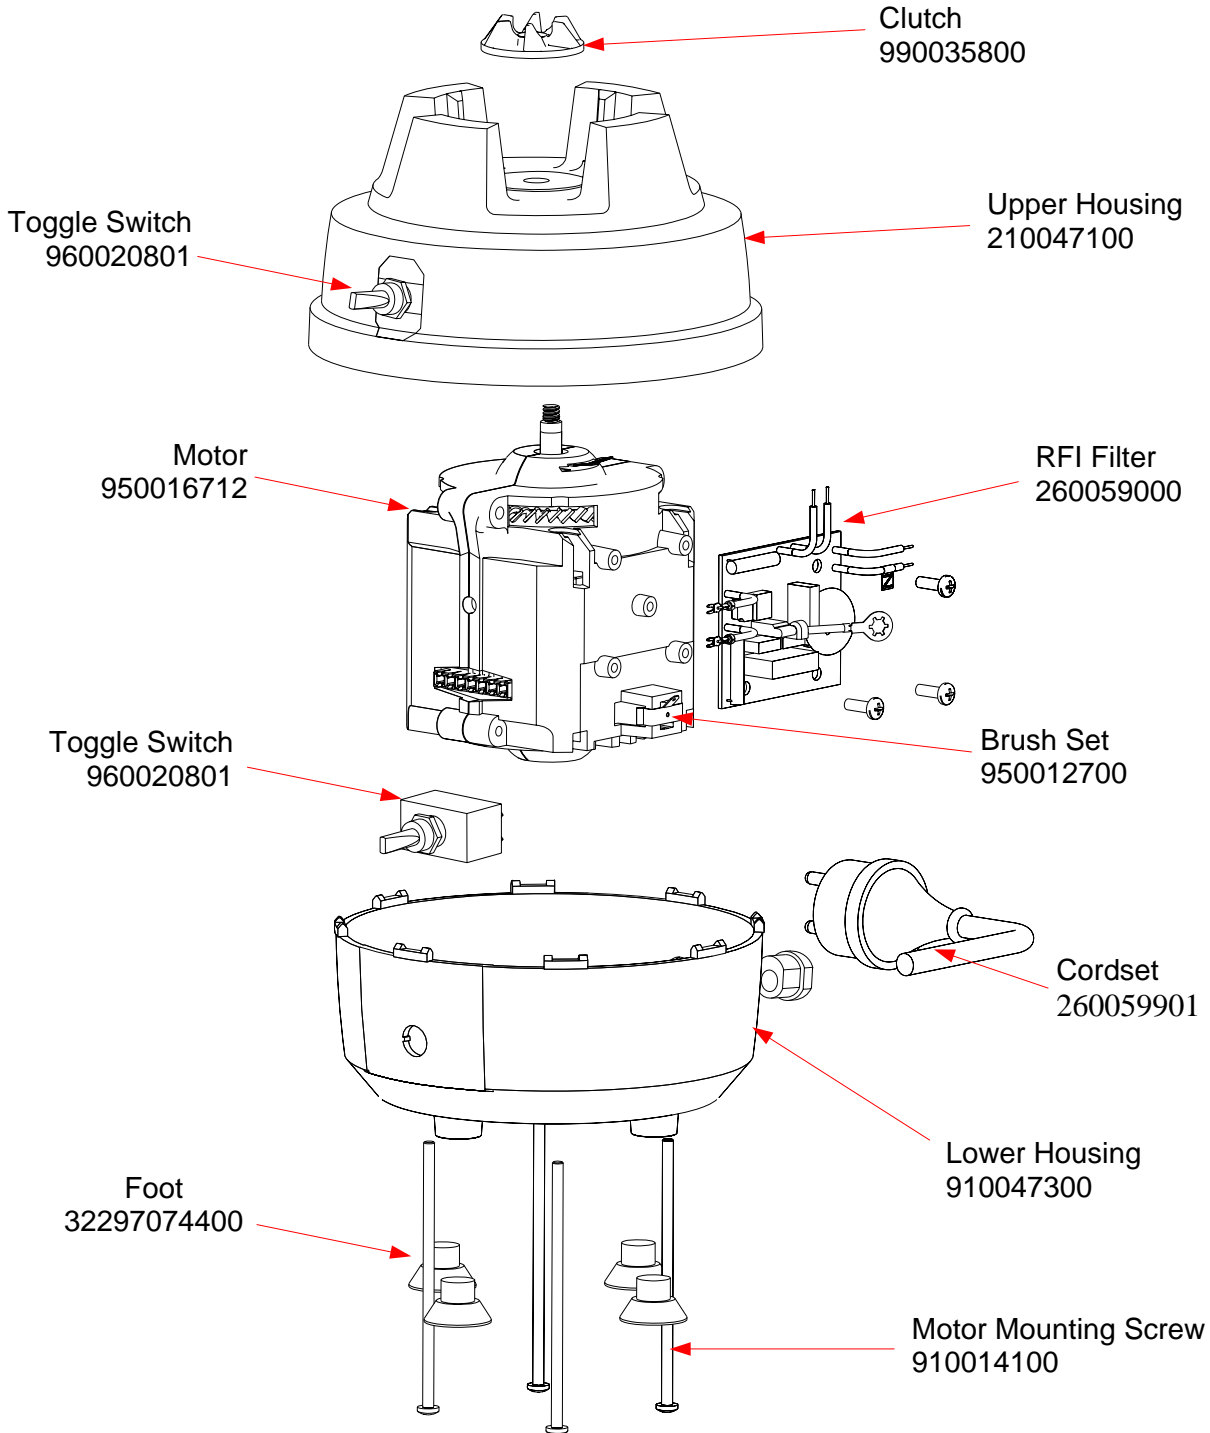

## Replacement Parts Diagram

**REPAIR KIT**  
P/N 98908

**MODEL 1G909-CCC**  
**Series G**

**COMPLETE ASSEMBLY 6126-1G909**

 4421 Waterfront Drive Glen Allen, VA 23060	Revision Description:		Changed Cutter Assembly part number					
	Request Number:	HQE-6672	Revision Date:	7/16/08	Approved by:			
	Issue Code(s):	CS, SP	Page:	1 of 2	Document #:	<b>5100133XX</b>	Rev:	<b>D</b>

 <p>Hamilton Beach 4421 Waterfront Drive Glen Allen, VA 23060</p>	Revision Description:		Changed Cutter Assembly part number					
	Request Number:	HQE-6672	Revision Date:	7/16/08	Approved by:			
	Issue Code(s):	CS, SP	Page:	2 of 2	Document #:	<b>5100133XX</b>	Rev:	<b>D</b>