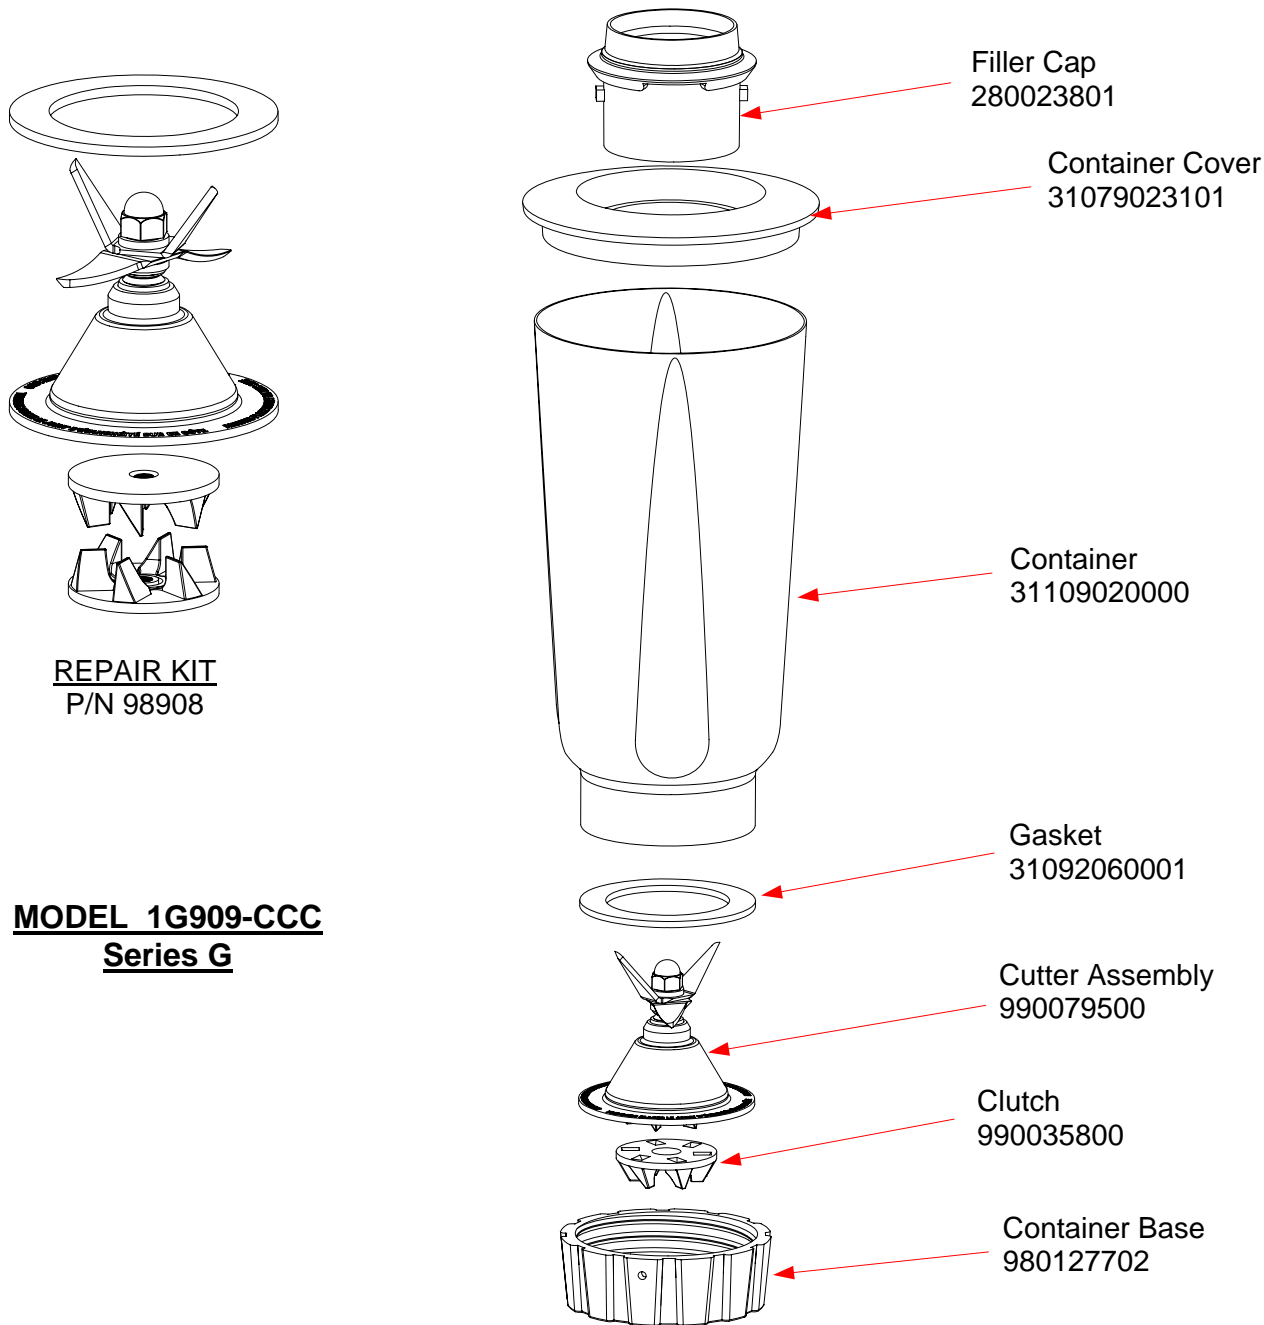

## Replacement Parts Diagram

**REPAIR KIT**  
P/N 98908

**MODEL 1G909-CCC**  
**Series G**

**COMPLETE ASSEMBLY 6126-1G909**

 4421 Waterfront Drive Glen Allen, VA 23060	Revision Description:		Changed Cutter Assembly part number					
	Request Number:	HQE-6672	Revision Date:	7/16/08	Approved by:			
	Issue Code(s):	CS, SP	Page:	1 of 2	Document #:	<b>5100133XX</b>	Rev:	<b>D</b>

 <p>Hamilton Beach 4421 Waterfront Drive Glen Allen, VA 23060</p>	Revision Description:		Changed Cutter Assembly part number					
	Request Number:	HQE-6672	Revision Date:	7/16/08	Approved by:			
	Issue Code(s):	CS, SP	Page:	2 of 2	Document #:	<b>5100133XX</b>	Rev:	<b>D</b>