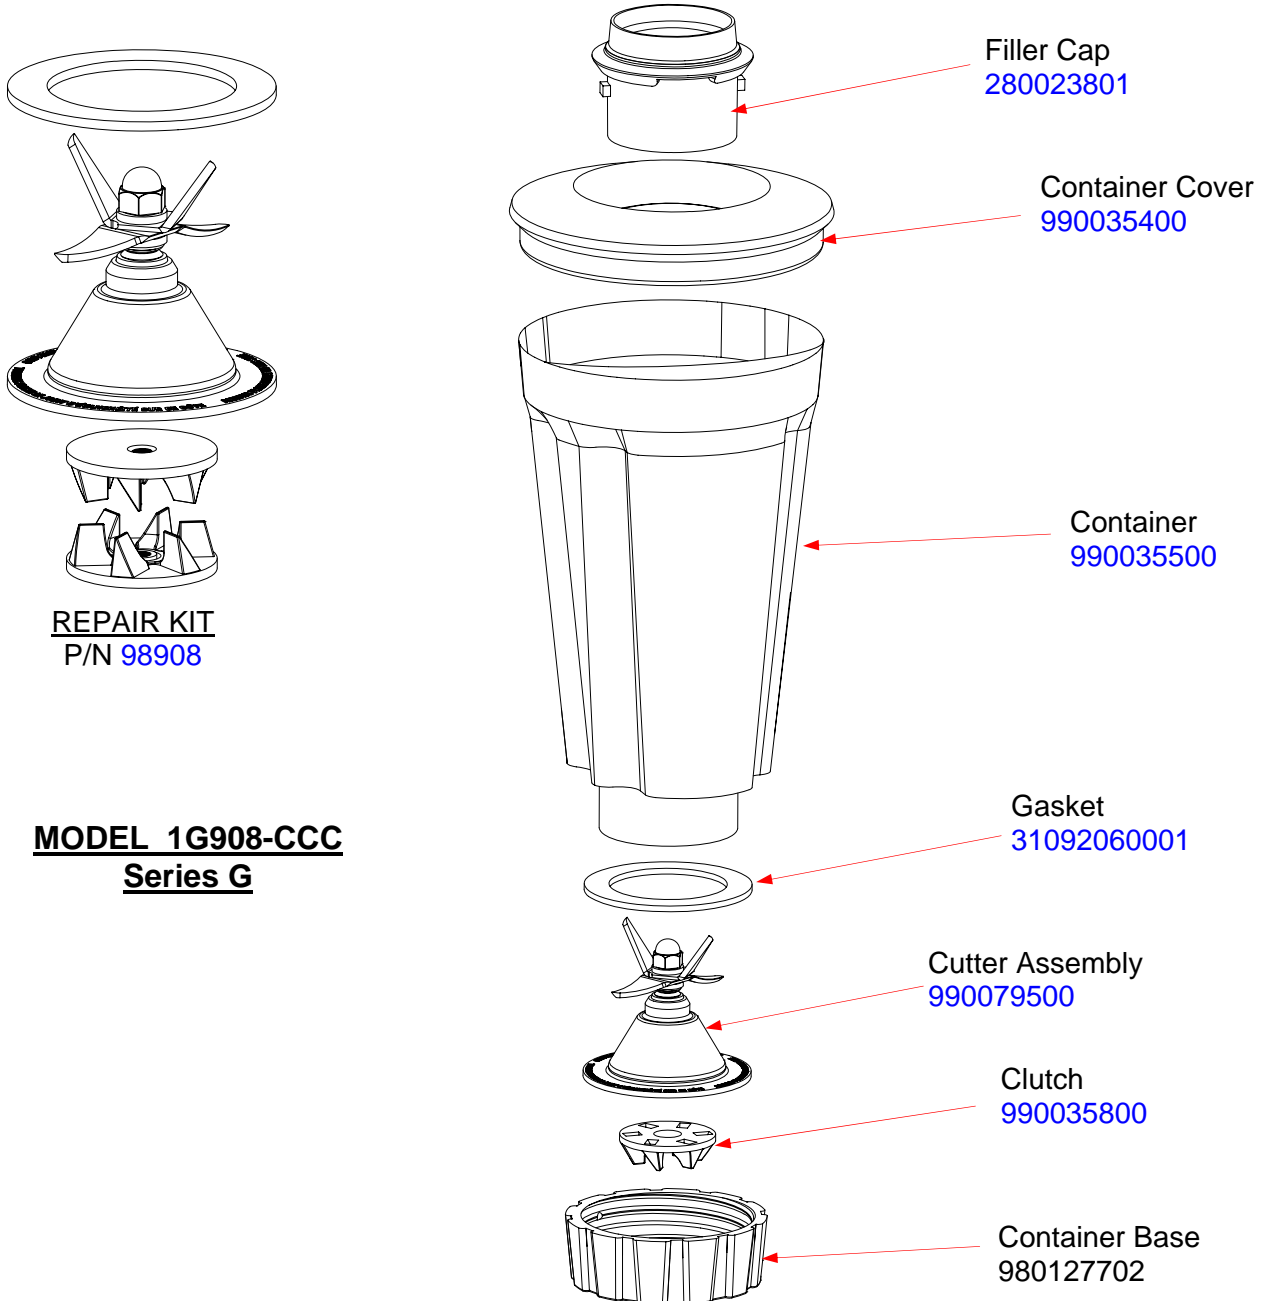

Replacement Parts Diagram

1G908-CCC

PROPRIETARY RIGHTS NOTICE This document and all information contained within it is the property of Hamilton Beach Brands, Inc. (HBB). It is confidential and proprietary and has been provided to you for a limited purpose. It must be returned or destroyed upon request. Disclosure, reproduction or use of this document and any information contained within it, in full or in part, for any purpose is forbidden without the prior written consent of HBB. No photographs may be taken of any article fabricated or assembled from this document without the prior written consent of HBB.

REPAIR KIT
P/N 98908

MODEL 1G908-CCC
Series G

COMPLETE ASSEMBLY 6126-1G908

 4421 Waterfront Drive Glen Allen, VA 23060	Revision Description:		Updated Container Part Number				
	Request Number:	CME-2762	Revision Date:	10/4/10	Approved by:	CME-2762	
	Issue Code(s):	CS, SP	Page:	1 of 2	Document #:	510013100	Rev:

 <p>Hamilton Beach 4421 Waterfront Drive Glen Allen, VA 23060</p>	Revision Description:		Updated Container Part Number				
	Request Number:	CME-2762	Revision Date:	10/4/10	Approved by:	CME-2762	
	Issue Code(s):	CS, SP	Page:	2 of 2	Document #:	510013100	Rev: