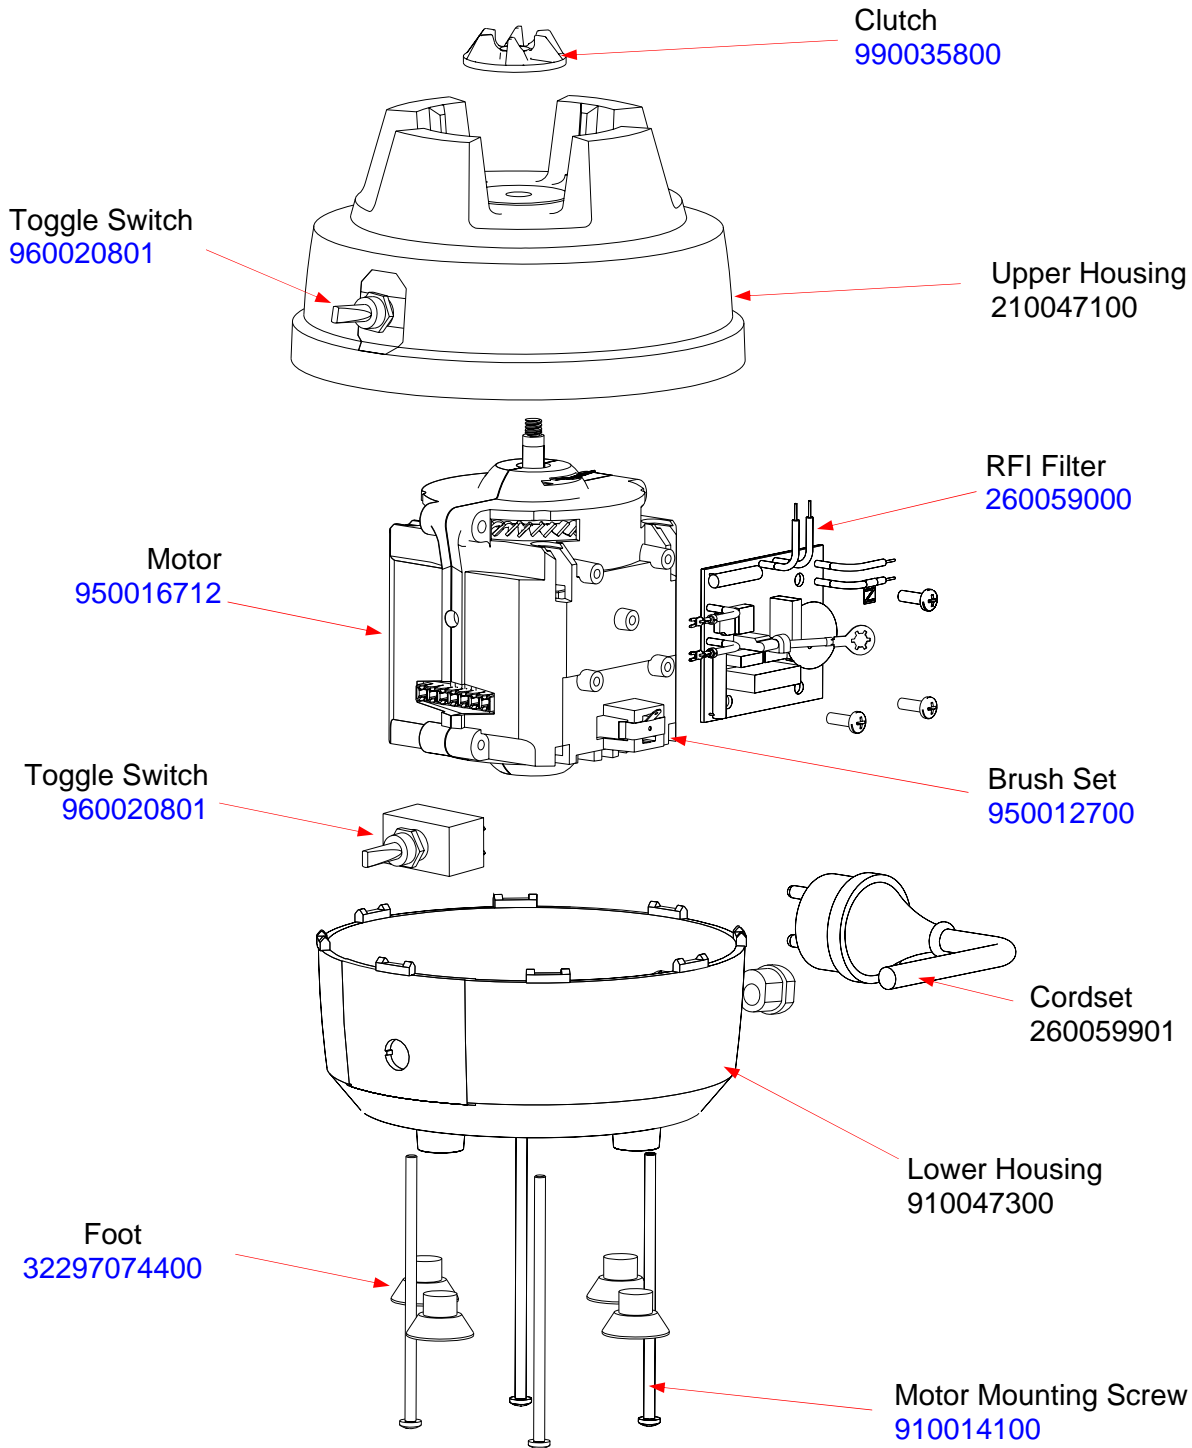

Replacement Parts Diagram

1G908-CCC

PROPRIETARY RIGHTS NOTICE This document and all information contained within it is the property of Hamilton Beach Brands, Inc. (HBB). It is confidential and proprietary and has been provided to you for a limited purpose. It must be returned or destroyed upon request. Disclosure, reproduction or use of this document and any information contained within it, in full or in part, for any purpose is forbidden without the prior written consent of HBB. No photographs may be taken of any article fabricated or assembled from this document without the prior written consent of HBB.

Hamilton Beach 4421 Waterfront Drive Glen Allen, VA 23060	Revision Description:		Updated Container Part Number					
	Request Number:	CME-2762	Revision Date:	10/4/10	Approved by:	CME-2762		
	Issue Code(s):	CS, SP	Page:	2 of 2	Document #:	510013100	Rev:	E