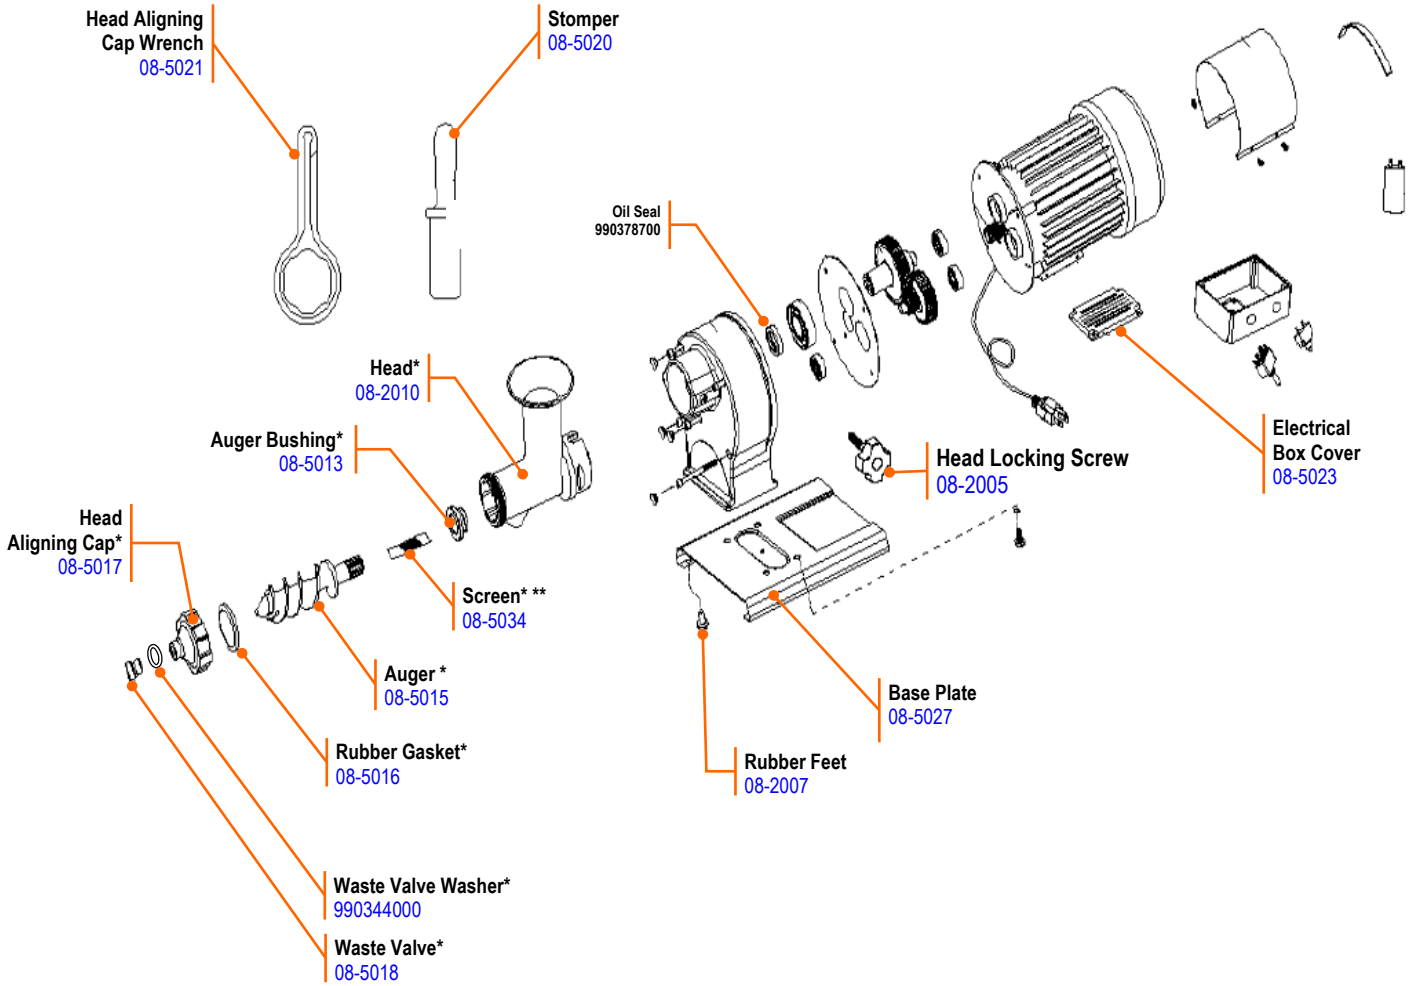

## Parts & Accessories Diagram

**PROPRIETARY RIGHTS NOTICE** This document and all information contained within it is the property of Hamilton Beach Brands, Inc. (HBB). It is confidential and proprietary and has been provided to you for a limited purpose. It must be returned or destroyed upon request. Disclosure, reproduction or use of this document and any information contained within it, in full or in part, for any purpose is forbidden without the prior written consent of HBB. No photographs may be taken of any article fabricated or assembled from this document without the prior written consent of HBB.

### Replacement Parts

\*=These parts are included in the complete Head Assembly (990369800)

 4421 Waterfront Drive Glen Allen, VA 23060	Revision Description:	Remove notes about Screen and Head				Rev. Date:
	Request #:	DOC12444	Page:	1 of 1	Document #:	540088403
						Rev: <b>A</b>