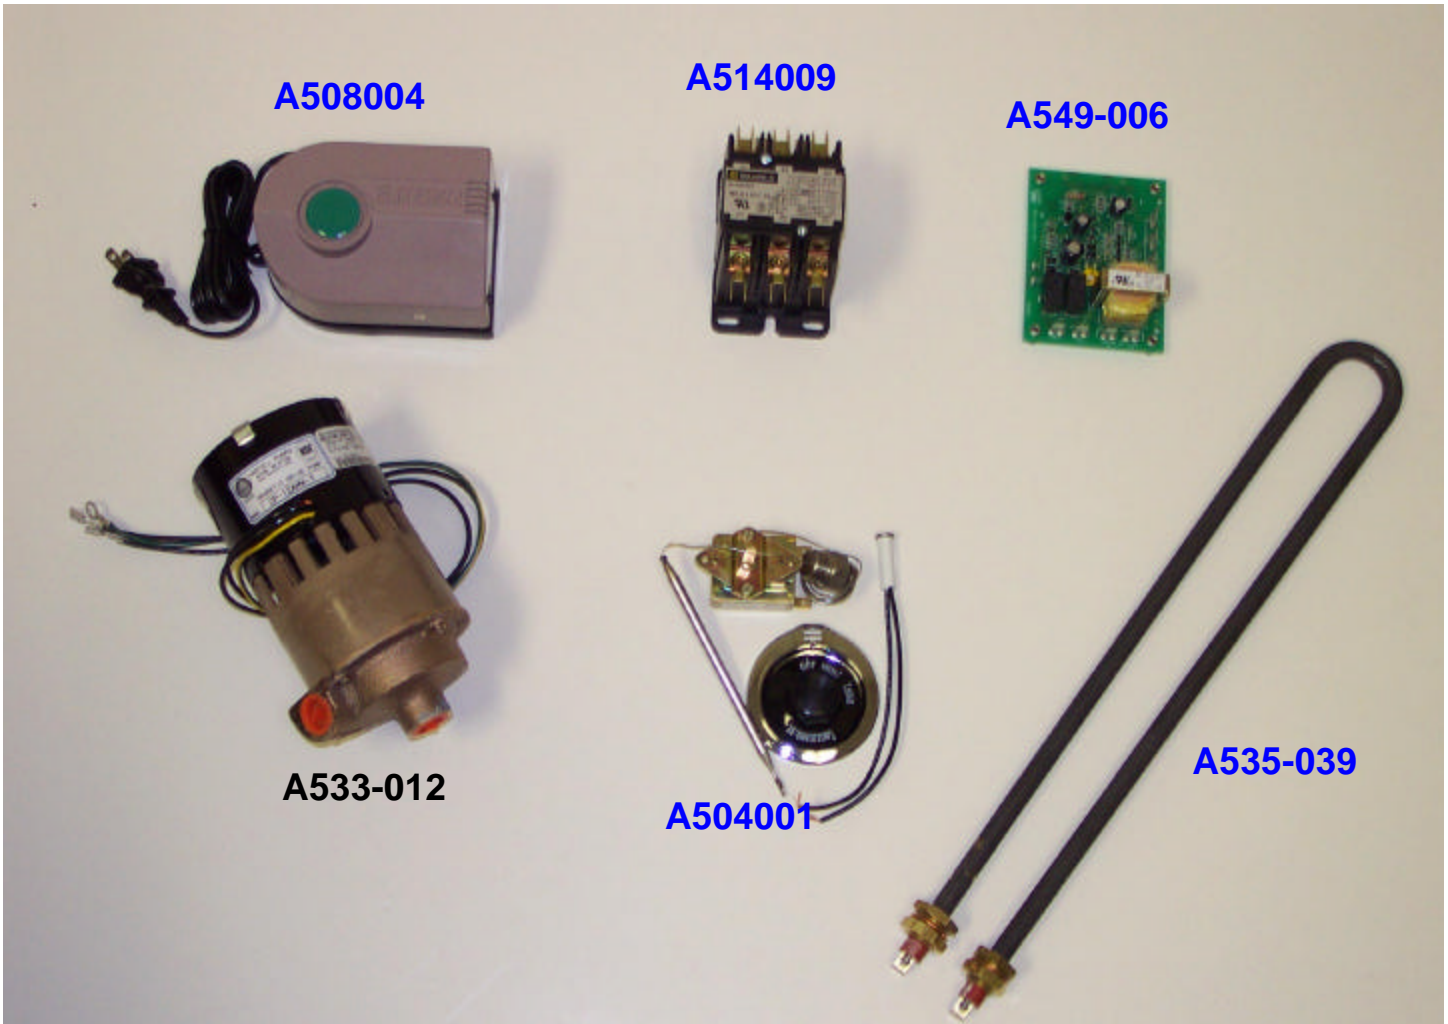

Urns

| Part # | Description | Models Used On |
|--------------------------|-----------------------------------|-------------------------|
| A504001 | Thermostat | 7000 & 8000 Series Urns |
| A508004 | Dual air pump | 7000 & 8000 Series Urns |
| A514009 | 3-Pole 40 Amp contact for htr | 7000 Series Urns |
| A533-012 | Hartell sprayover pump centrifuge | 7000 & 8000 Series Urns |
| A535-039 | Htr, 3500W 240V side mt incoloy | 7000 Series Urns |
| A549-006 | Dual liquid level ctrl compact | 7000 & 8000 Series Urns |