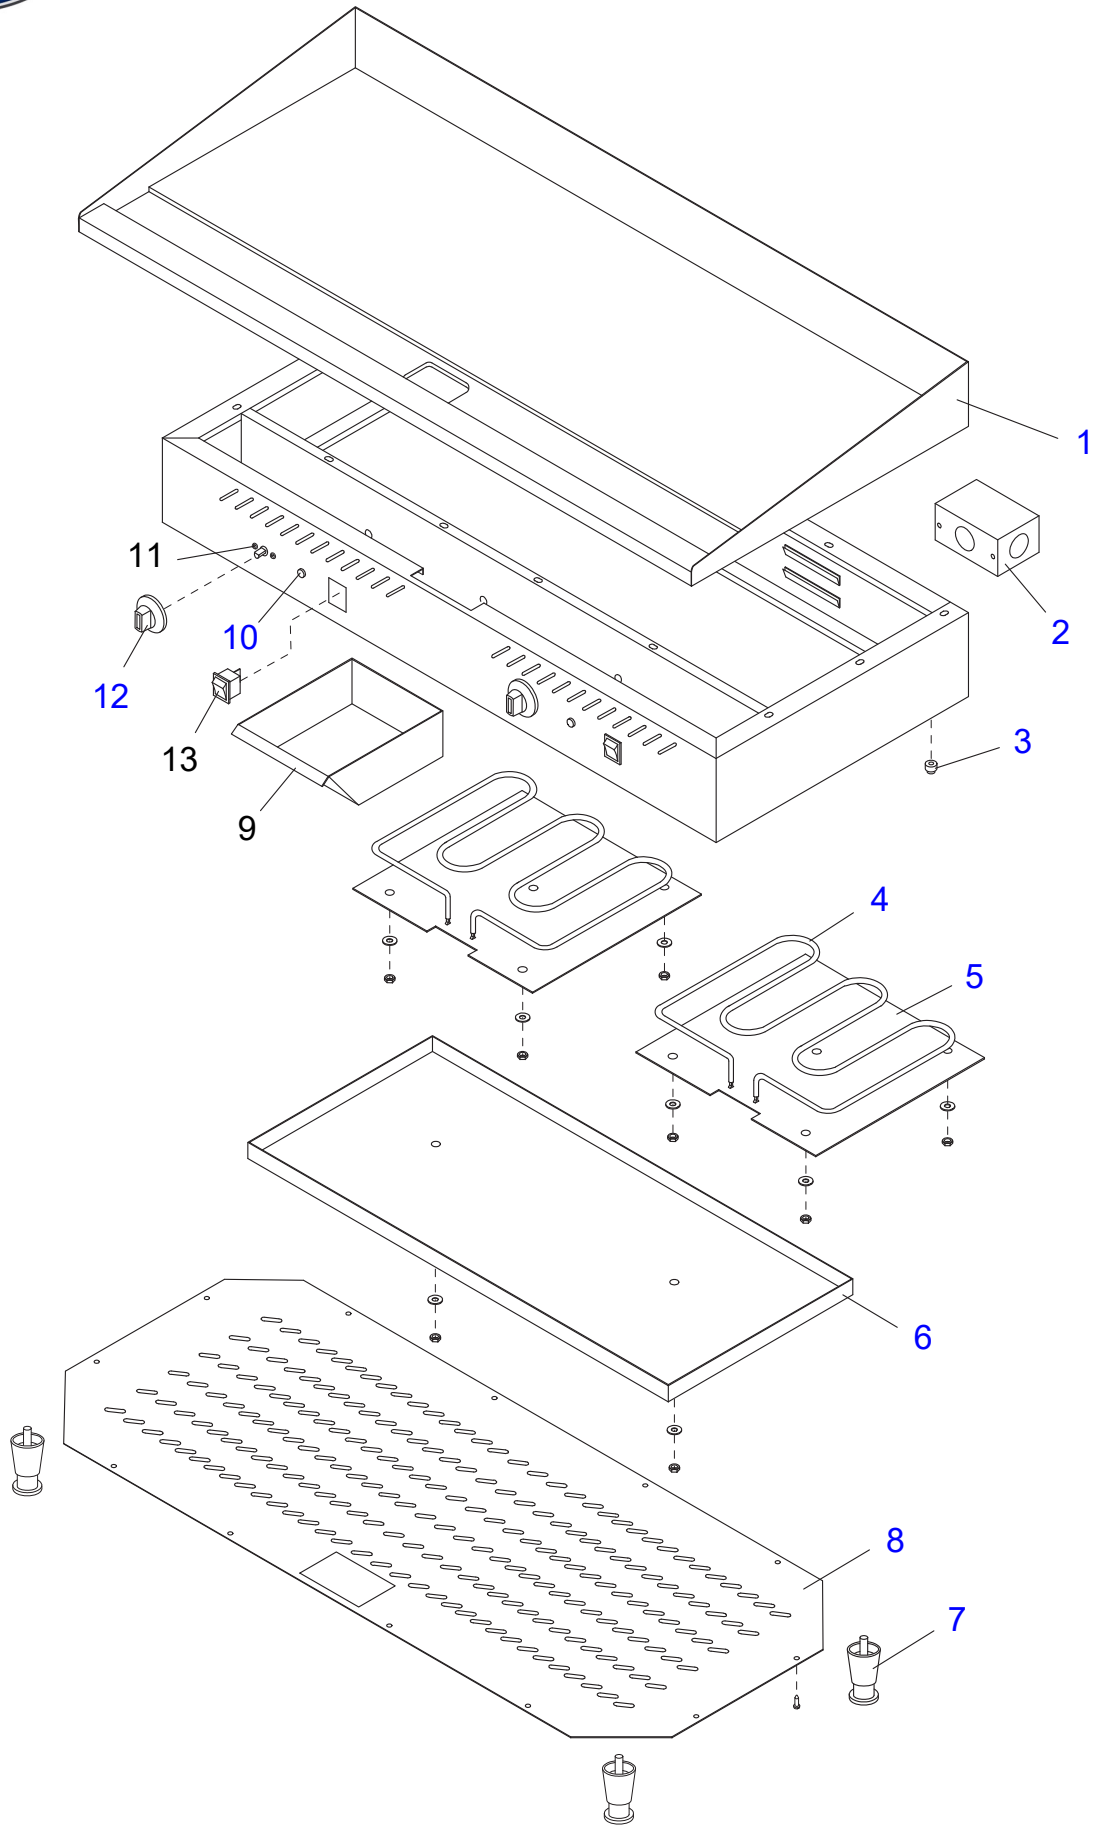

Page

PG36E Electric Griddle Components

4

PG36E Electric Griddle Schematic

6

PG36E Electric Griddle Components

PG36E Electric Griddle Components

Item	Part Number	Description	Qty	Serial Number
1		Griddle Plate	1	
2	U01021005131	Connection Box	1	
3	U99991999001	Ceramic Tube Insulator	4	
4	U03061225070	Heating Element	2	
5		Element Fixing Plate	2	
6		Insulation Plate	1	
7	U01021005002	Foot	4	
8		Base Plate	1	
9	U01051025574	Drip Tray	1	
10	U03091240006	Indicator Light	2	
11	U03051220007	Thermostat	2	
12	U01033	Knob Kit	2	
13	U03041215027	Power Switch	2	
14	U02544	Overlay (Not Shown)	1	