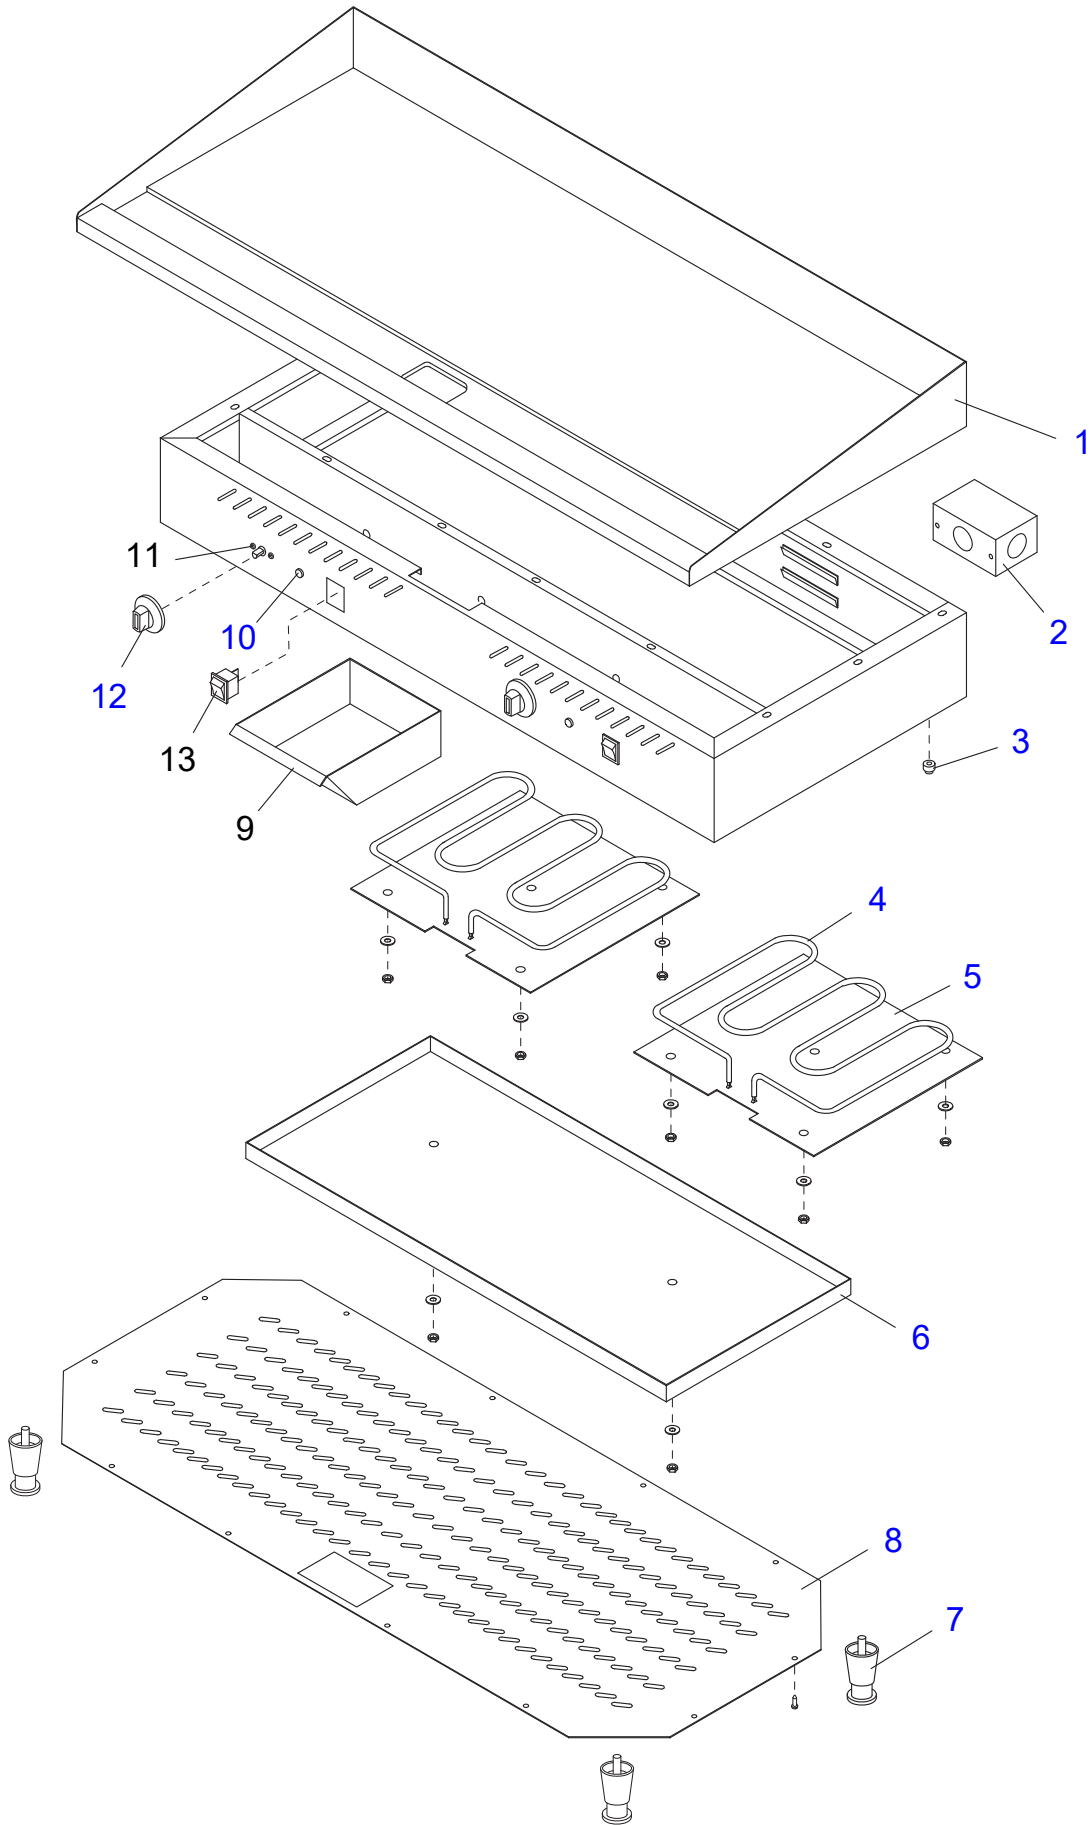

Parts Catalog

PG36E

Electric Griddle

Model: PG36E

09/15/2010 Rev. A

IMPORTANT!

TO EXPEDITE SHIPMENT OF PARTS, ALWAYS SPECIFY MODEL, REV,
PART NUMBER, AND SERIAL NUMBER OF UNIT.

GLOBE FOOD EQUIPMENT COMPANY

Page

PG36E Electric Griddle Components

4

PG36E Electric Griddle Schematic

6

PG36E Electric Griddle Components

PG36E Electric Griddle Components

Item	Part Number	Description	Qty	Serial Number
1		Griddle Plate	1	
2	U01021005131	Connection Box	1	
3	U99991999001	Insulator (Ceramic Tube)	4	
4	U03061225070	Heating Element	2	
5		Element Fixing Plate	2	
6		Insulation Plate	1	
7	U01021005002	Foot	4	
8		Base Plate	1	
9	U01051025574	Drip Tray	1	
10	U03091240006	Indicator Light	2	
11	U03051220007	Thermostat	2	
12	U01033	Knob Assembly	2	
13	U03041215027	Power Switch	2	