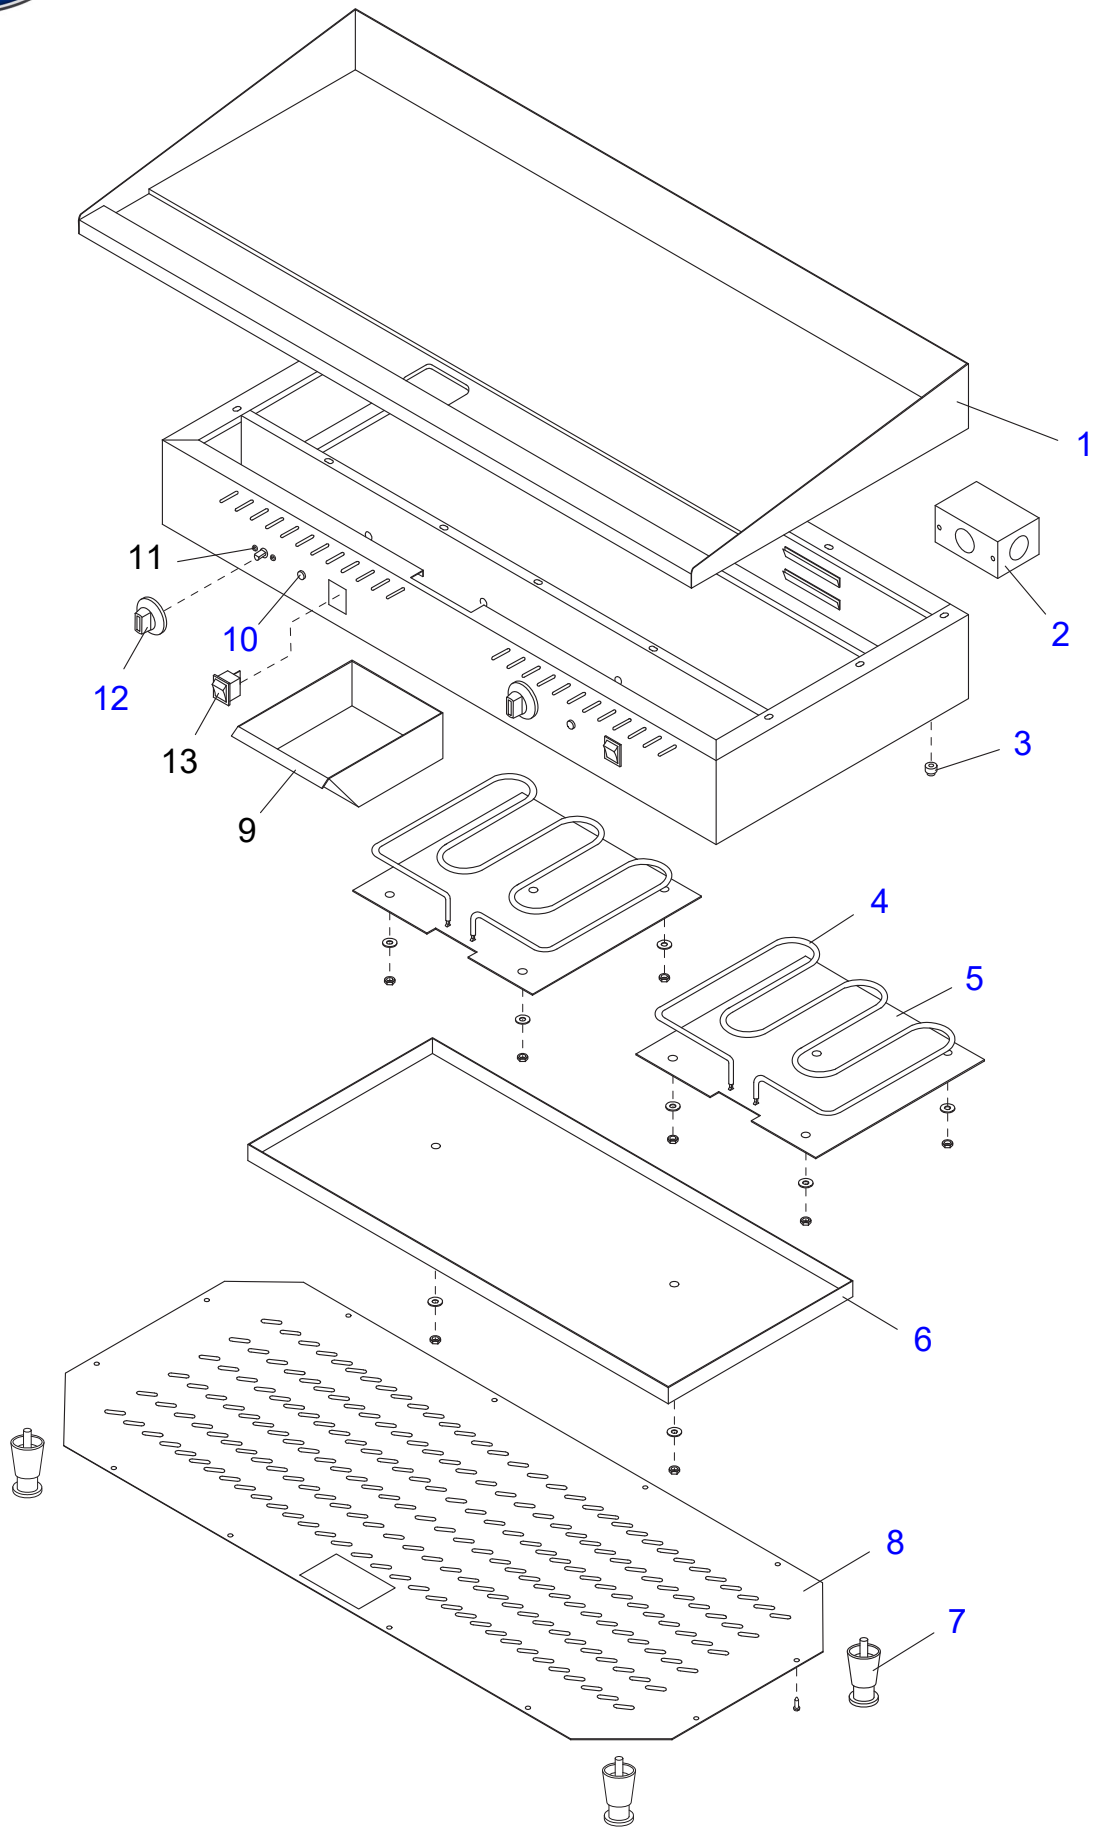

Parts Catalog

PG24E

Electric Griddle

Model: PG24E

5/5/2023 Rev. B

IMPORTANT!

TO EXPEDITE SHIPMENT OF PARTS, ALWAYS SPECIFY MODEL, REV,
PART NUMBER, AND SERIAL NUMBER OF UNIT.

GLOBE FOOD EQUIPMENT COMPANY

Page

PG24E Electric Griddle Components

4

PG24E Electric Griddle Schematic

6

PG24E Electric Griddle Components

PG24E Electric Griddle Components

Item	Part Number	Description	Qty	Serial Number
1		Griddle Plate	1	
2	U01021005131	Connection Box	1	
3	U99991999001	Ceramic Tube Insulator	4	
4	U03061225067	Heating Element	2	
5		Element Fixing Plate	2	
6		Insulation Plate	1	
7	U01021005002	Foot	4	
8		Base Plate	1	
9	U01051025574	Drip Tray	1	
10	U03091240006	Indicator Light	2	
11	U03051220007	Thermostat	2	
12	U01033	Knob Kit	2	
13	U03041215027	Power Switch	2	
14	U02543	Overlay (Not Shown)	1	