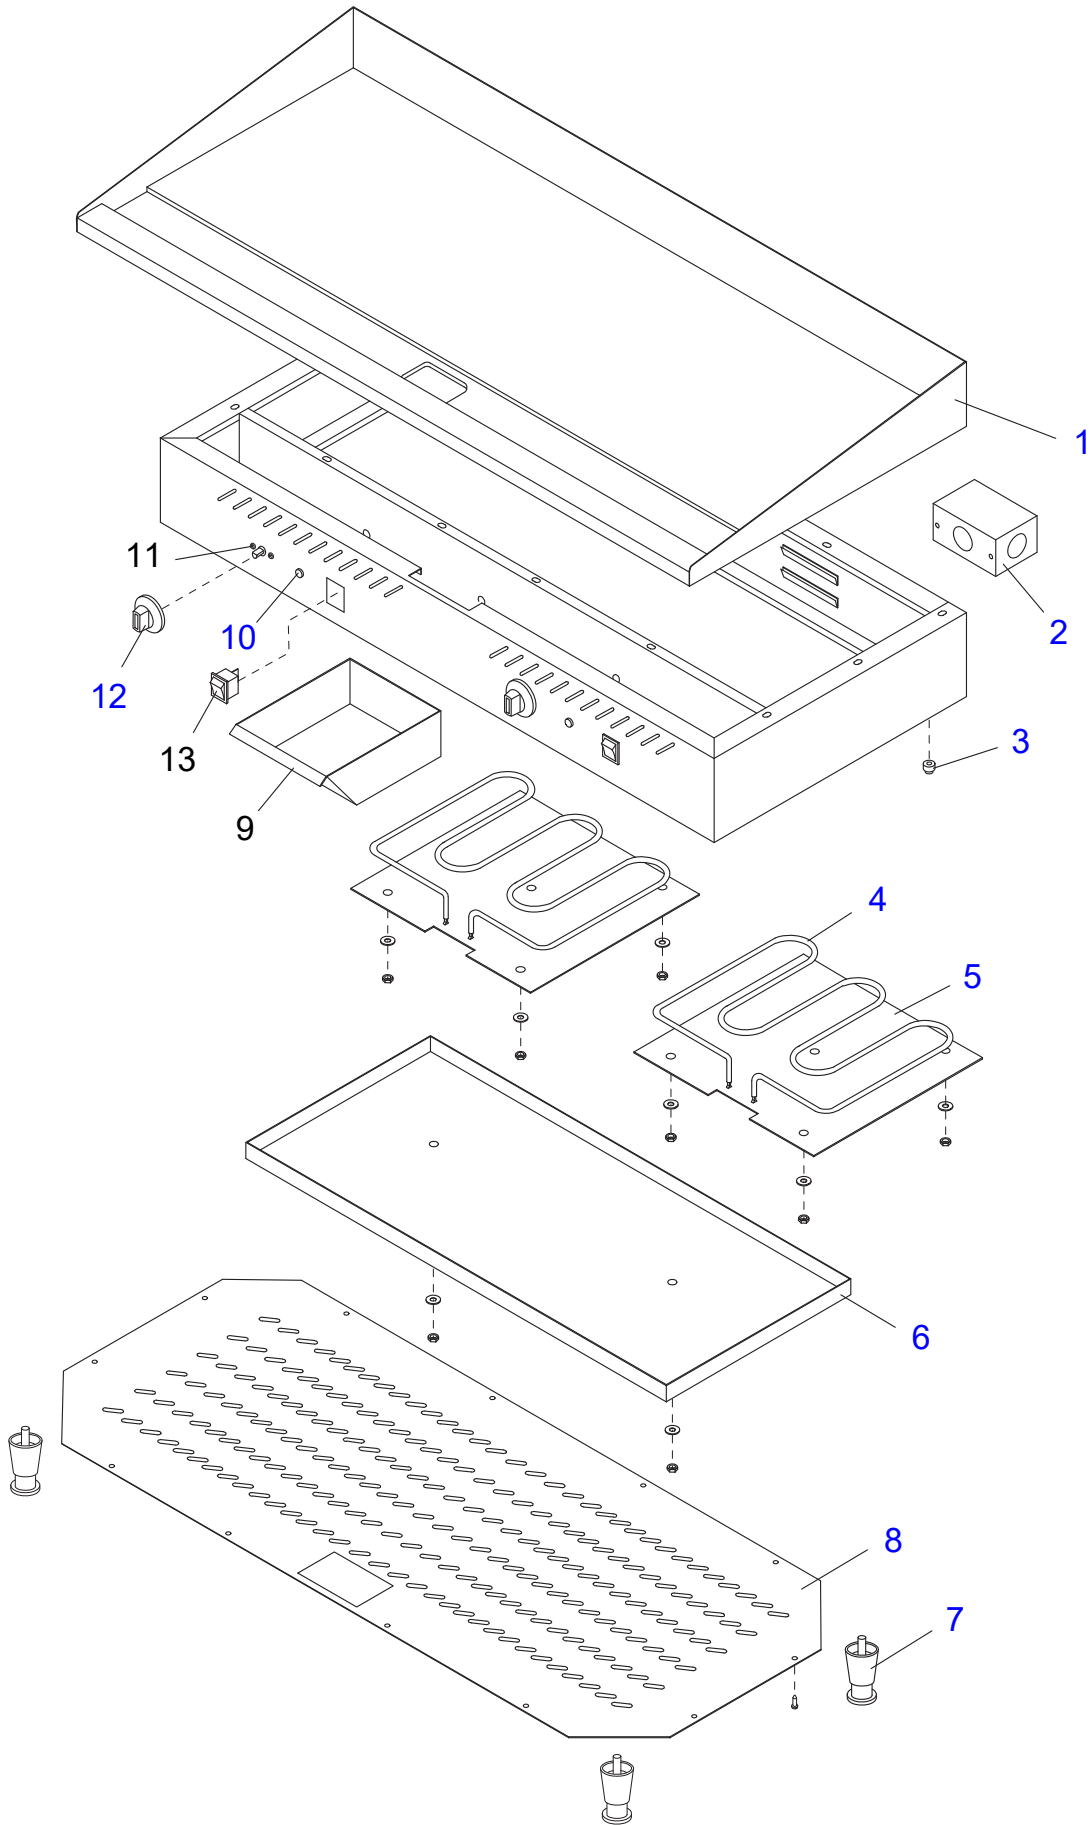

Parts Catalog

PG24E

Electric Griddle

Model: PG24E

09/15/2010 Rev. A

IMPORTANT!

TO EXPEDITE SHIPMENT OF PARTS, ALWAYS SPECIFY MODEL, REV,
PART NUMBER, AND SERIAL NUMBER OF UNIT.

GLOBE FOOD EQUIPMENT COMPANY

Page

PG24E Electric Griddle Components

4

PG24E Electric Griddle Schematic

6

PG24E Electric Griddle Components

PG24E Electric Griddle Components

Item	Part Number	Description	Qty	Serial Number
1		Griddle Plate	1	
2	U01021005131	Connection Box	1	
3	U99991999001	Insulator (Ceramic Tube)	4	
4	U03061225067	Heating Element	2	
5		Element Fixing Plate	2	
6		Insulation Plate	1	
7	U01021005002	Foot	4	
8		Base Plate	1	
9	U01051025574	Drip Tray	1	
10	U03091240006	Indicator Light	2	
11	U03051220007	Thermostat	2	
12	U01033	Knob Assembly	2	
13	U03041215027	Power Switch	2	