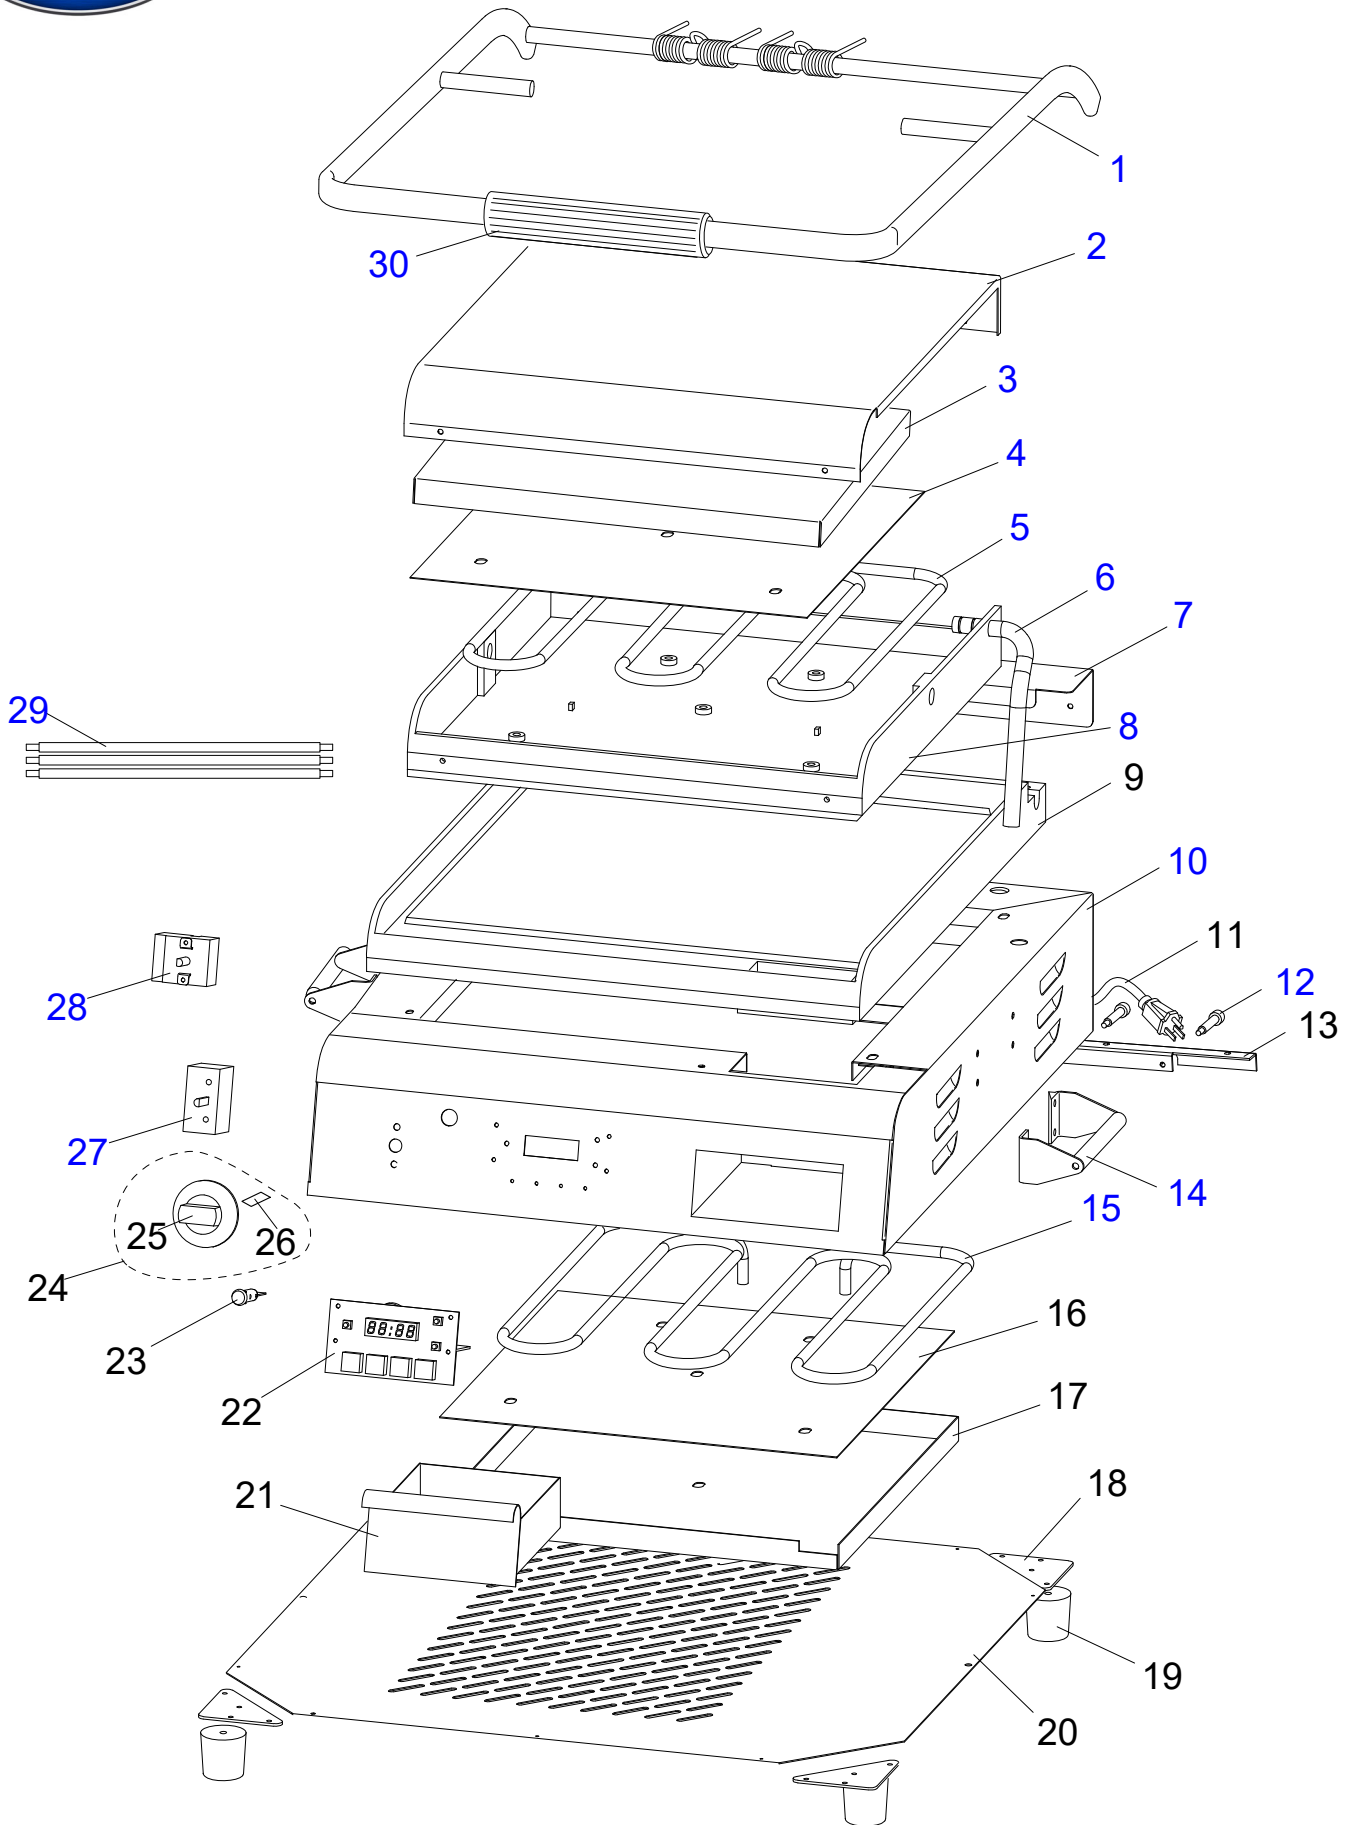

Parts Catalog

GSG14D

Electric Sandwich Grills

Model: GSG14D

5/5/2023 Rev C

IMPORTANT!

TO EXPEDITE SHIPMENT OF PARTS, ALWAYS SPECIFY MODEL, REV,
PART NUMBER, AND SERIAL NUMBER OF UNIT.

GLOBE FOOD EQUIPMENT COMPANY

Page

GSG14D 14 Inch Grill Components (Smooth)

4

GSG14D Wiring Diagram

6

GSG14D 14 Inch Grill Components (Smooth)

GSG14D 14 Inch Grill Components (Smooth)

Item	Part Number	Description	Qty	Serial Number
1	U00681	Handle Assembly	1	
2	U00682	Top Cover	1	
3	U01071040244	Upper Insulating Plate	1	
4	U00684	Upper Press Plate	1	
5	U03061225118	Upper Element	1	
6	U01021005045	Wiring Cover	1	
7	U00685	Back Baffle	1	
8	U00688	Upper Plate (Smooth)	1	
9	U00692	Lower Plate (Smooth)	1	
10	U00702	Body Assembly	1	
11	U03021205012	Powercord (120V)	1	
12	U00690	Adjust Nut	2	
13	U00695	Adjustment Plate	1	
14		Side Handle	2	
15	U03061225119	Lower Element	1	
16	U00696	Lower Press Plate	1	
17	U00697	Lower Insulating Plate	1	
18	U00519	Triangle Plate	4	
19	U02121165003	Foot Kit	4	
20	U01071040242	Bottom Cover	1	
21	U06051471181	Drip Tray	1	
22	U01782	Timer Assembly (120V)	1	
23	U03091240006	Indicator Light	1	
24	U01033	Knob Kit (Incl. items 25-26)	1	
25		Dial	1	
26		Spring Plate	1	
27	U03041215033	ON/OFF Switch	1	
28	U03051220022	Thermostat	1	
29	U00813	Wiring Harness	1	
30	U00035	Grip	1	
31	U01494	Overlay (Not Shown)	1	
32	U00579	Strain Relief (Not Shown)	1	