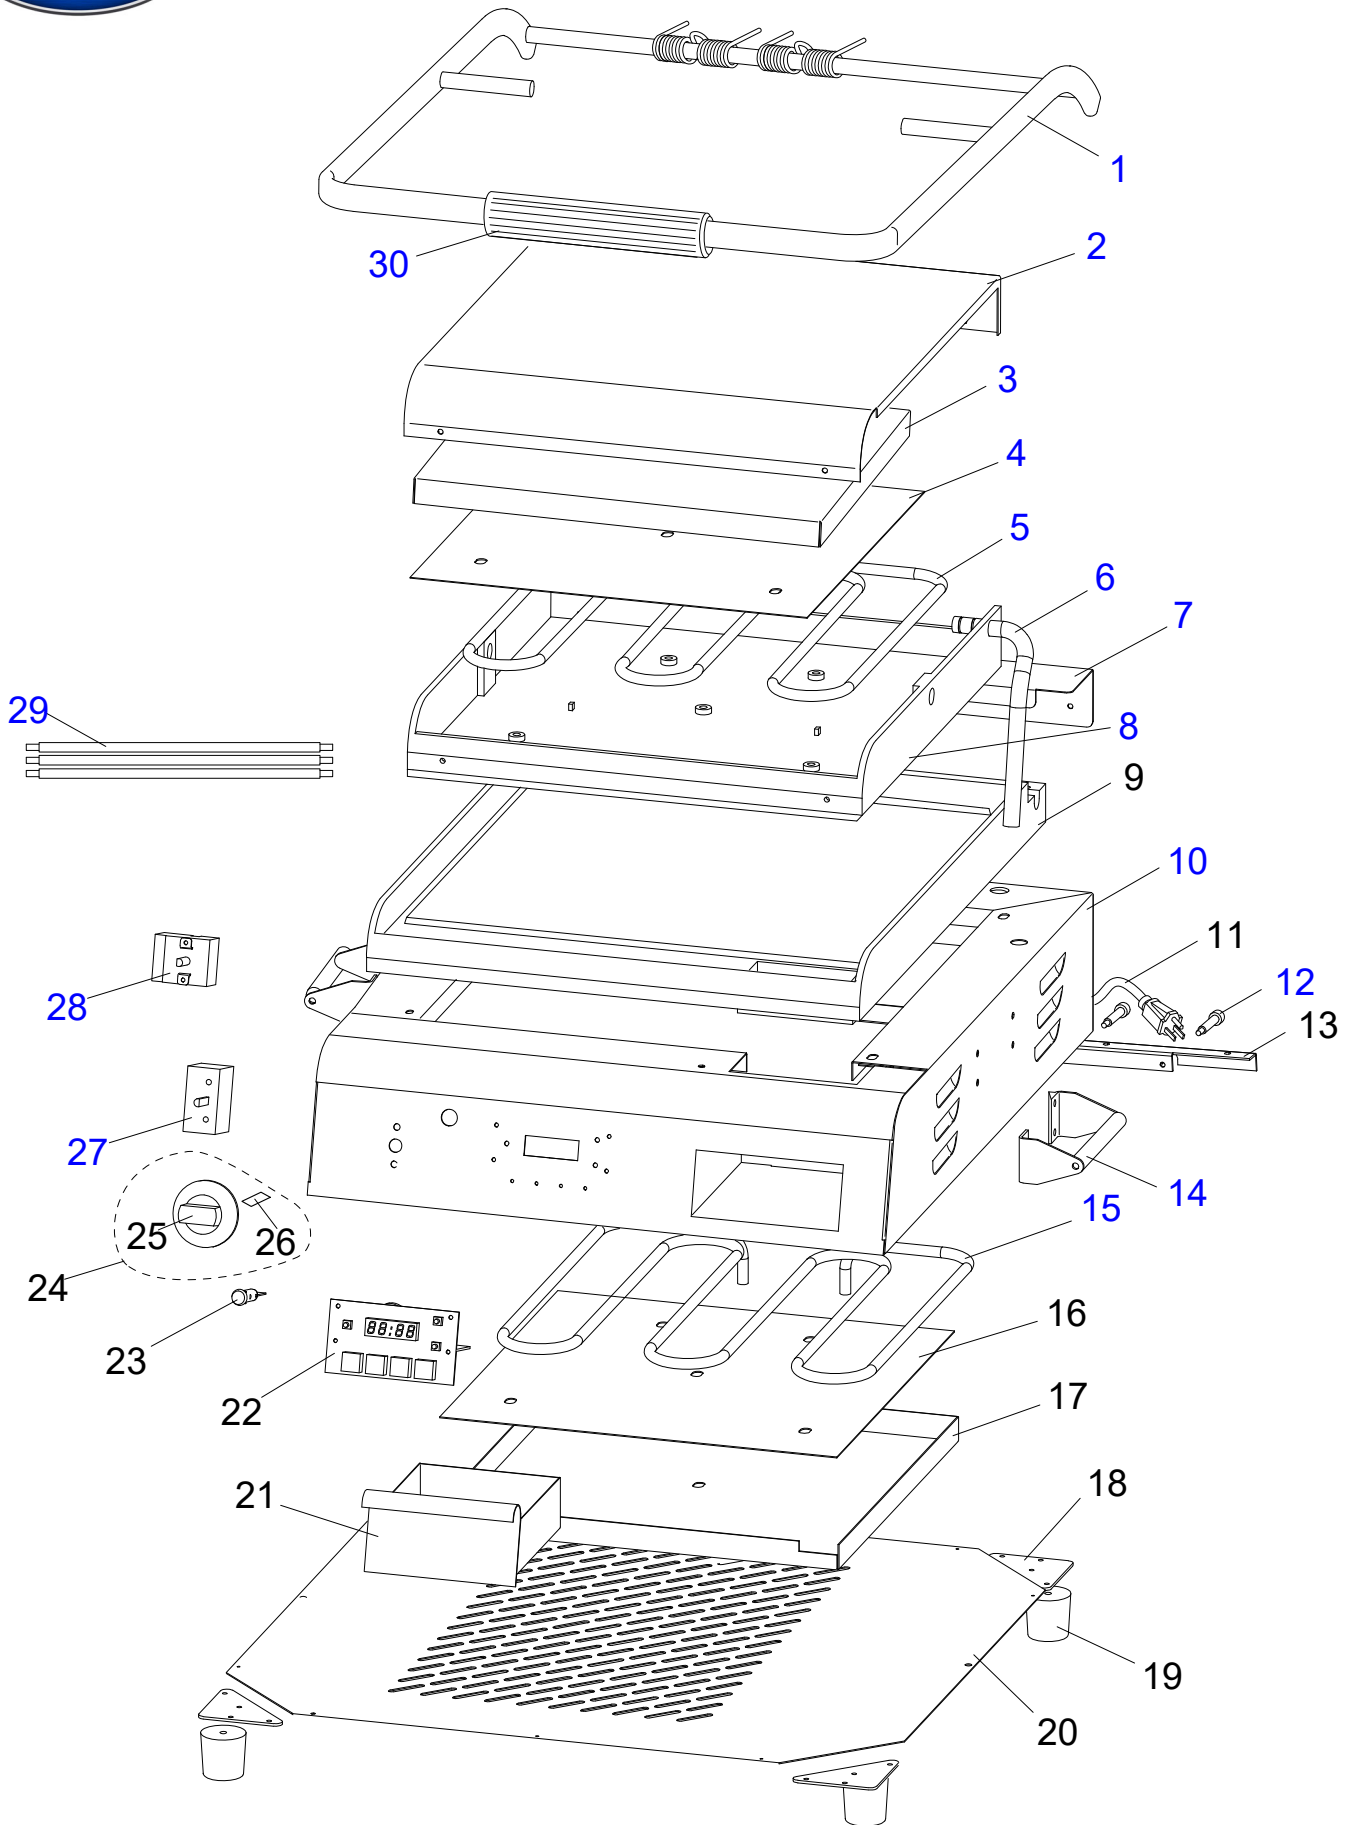

Parts Catalog

GPG14D

Electric Sandwich Grills

Model: GPG14D

5/5/2023 Rev C

IMPORTANT!

TO EXPEDITE SHIPMENT OF PARTS, ALWAYS SPECIFY MODEL, REV,
PART NUMBER, AND SERIAL NUMBER OF UNIT.

GLOBE FOOD EQUIPMENT COMPANY

Page

GPG14D 14 Inch Grill Components (Grooved)

4

GPG14D Wiring Diagram

6

GPG14D 14 Inch Grill Components (Grooved)

GPG14D 14 Inch Grill Components (Grooved)

Item	Part Number	Description	Qty	Serial Number
1	U00681	Handle Assembly	1	
2	U00682	Top Cover	1	
3	U01071040244	Upper Insulating Plate	1	
4	U00684	Upper Press Plate	1	
5	U03061225118	Upper Element	1	
6	U01021005045	Wiring Cover	1	
7	U00685	Back Baffle	1	
8	U00686	Upper Plate (Grooved)	1	
9	U00691	Lower Plate (Grooved)	1	
10	U00702	Body Assembly	1	
11	U03021205012	Powercord (120V)	1	
12	U00690	Adjust Nut	2	
13	U00695	Adjustment Plate	1	
14	U00694	Side Handle Kit	2	
15	U03061225119	Lower Element	1	
16	U00696	Lower Press Plate	1	
17	U00697	Lower Insulating Plate	1	
18	U00519	Triangle Plate	4	
19	U02121165003	Foot Kit	4	
20	U01071040242	Bottom Cover	1	
21	U06051471181	Drip Tray	1	
22	U01782	Timer Assembly (120V)	1	
23	U03091240006	Indicator Light	1	
24	U01033	Knob Kit (Incl. items 25-26)	1	
25		Dial	1	
26		Spring Plate	1	
27	U03041215033	ON/OFF Switch	1	
28	U03051220022	Thermostat	1	
29	U00813	Wiring Harness	1	
30	U00035	Grip	1	
31	U01494	Overlay (Not Shown)	1	
32	U00579	Strain Relief (Not Shown)	1	