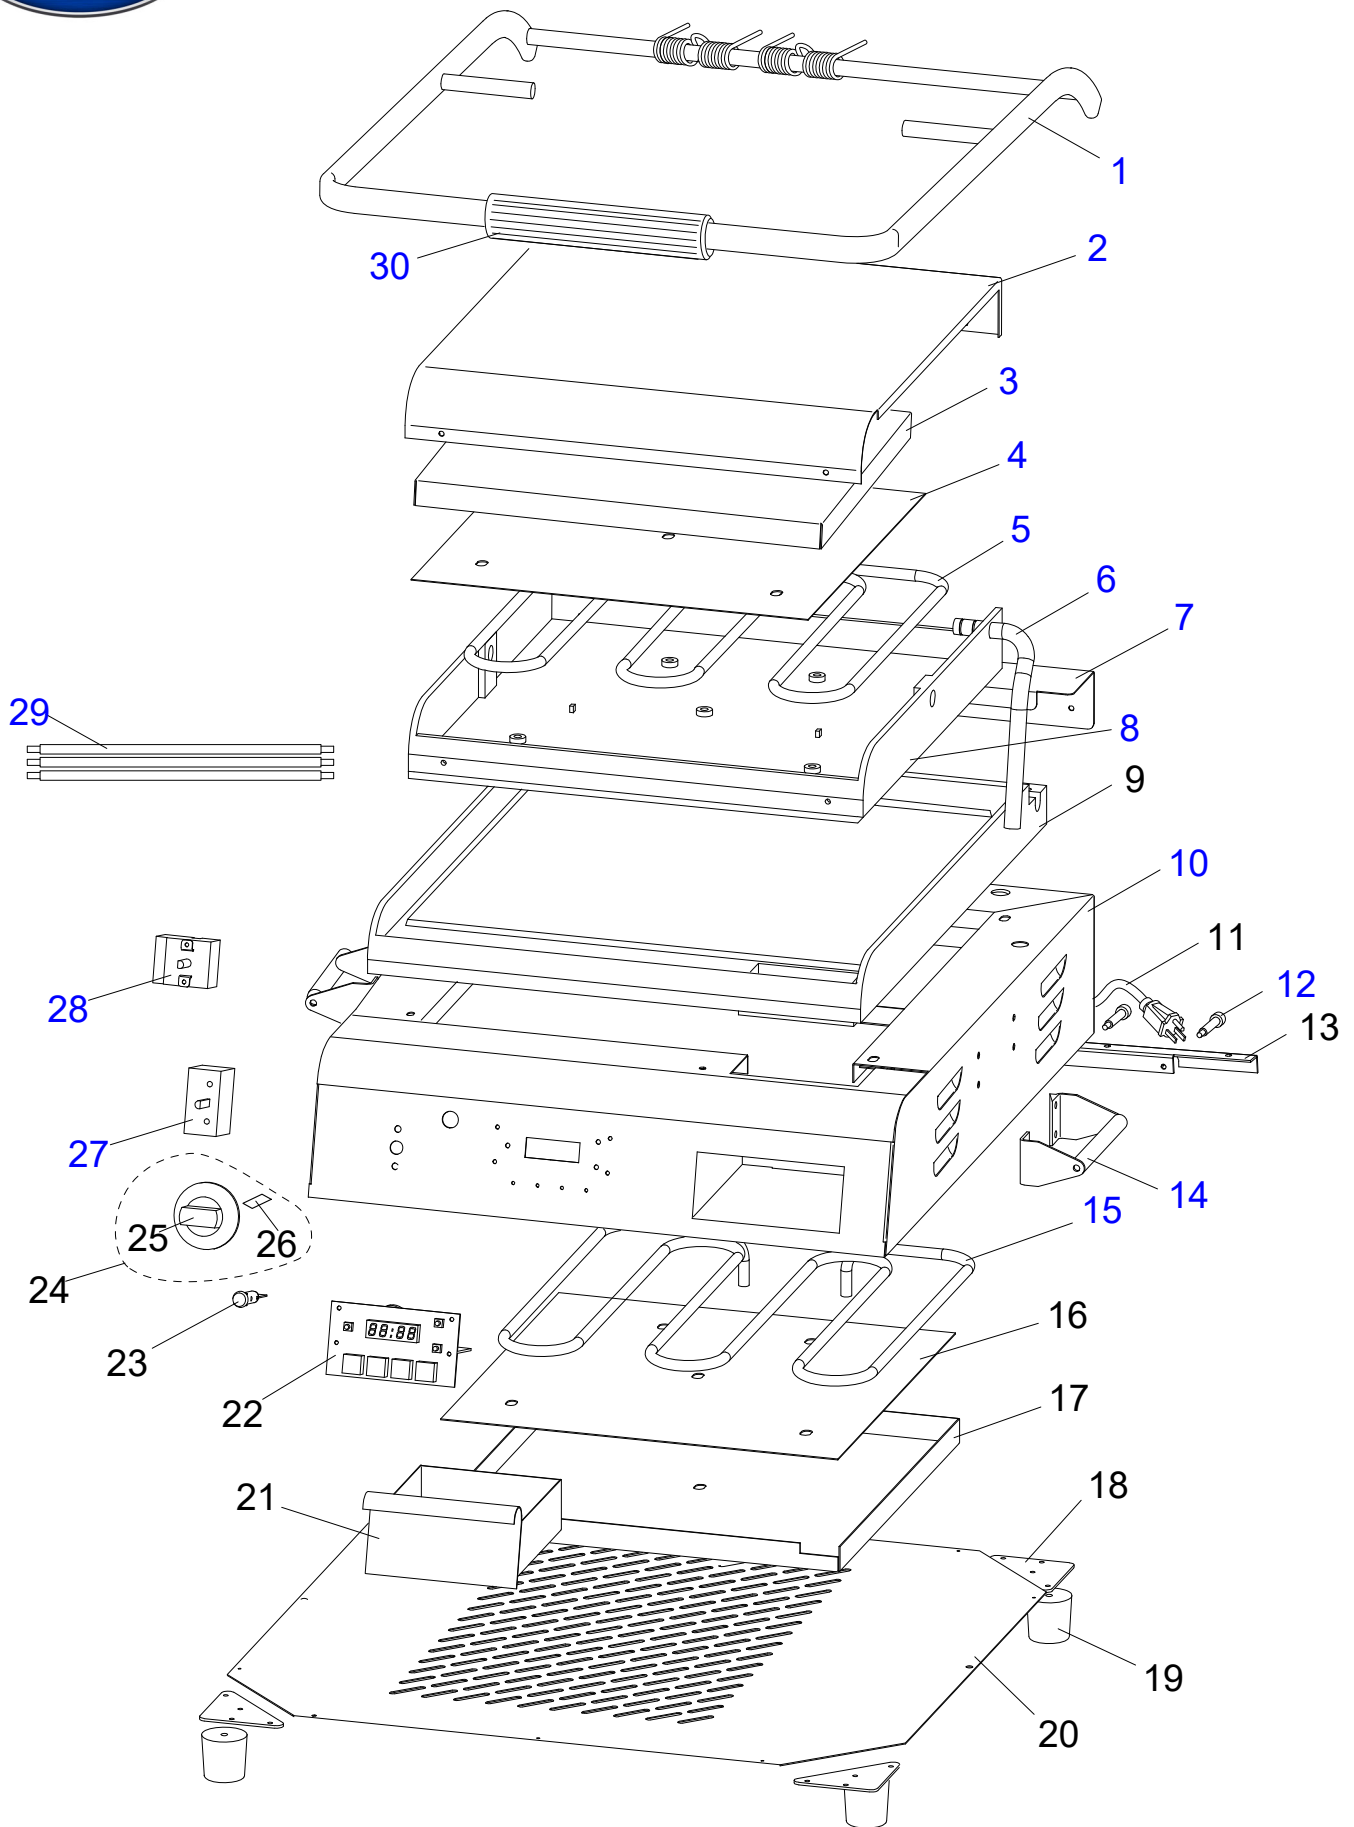

Parts Catalog

GPG14D-C

Electric Sandwich Grills

Model: GPG14D-C

5/5/2023 Rev C

IMPORTANT!

TO EXPEDITE SHIPMENT OF PARTS, ALWAYS SPECIFY MODEL, REV,
PART NUMBER, AND SERIAL NUMBER OF UNIT.

GLOBE FOOD EQUIPMENT COMPANY

Page

GPG14D-C 14 Inch Grill Components (Grooved)

4

GPG14D-C Wiring Diagram

6

GPG14D-C 14 Inch Grill Components (Grooved)

GPG14D-C 14 Inch Grill Components (Grooved)

Item	Part Number	Description	Qty	Serial Number
1	U00681	Handle Assembly	1	
2	U00682	Top Cover	1	
3	U01071040244	Upper Insulating Plate	1	
4	U00684	Upper Press Plate	1	
5	U03061225118	Upper Element	1	
6	U01021005045	Right Wiring Cover	1	
7	U00685	Back Baffle	1	
8	U00686	Upper Plate (Grooved)	1	
9	U00691	Lower Plate (Grooved)	1	
10	U00702	Body Assembly	1	
11	U03021205010	Powercord (220V)	1	
12	U00690	Adjust Nut	2	
13	U00695	Adjustment Plate	1	
14	U00694	Side Handle Kit	2	
15	U03061225119	Lower Element	1	
16	U00696	Lower Press Plate	1	
17	U00697	Lower Insulating Plate	1	
18	U00519	Triangle Plate	4	
19	U02121165003	Foot Kit	4	
20	U01071040242	Bottom Cover	1	
21	U06051471181	Drip Tray	1	
22	U01781	Timer Assembly (220V)	1	
23	U03091240006	Indicator Light	1	
24	U01033	Knob Kit (Incl. items 25-26)	1	
25		Dial	1	
26		Spring Plate	1	
27	U03041215033	ON/OFF Switch	1	
28	U03051220022	Thermostat	1	
29	U00813	Wiring Harness	1	
30	U00035	Grip	1	
31	U01494	Overlay (Not Shown)	1	
32	U00579	Strain Relief (Not Shown)	1	