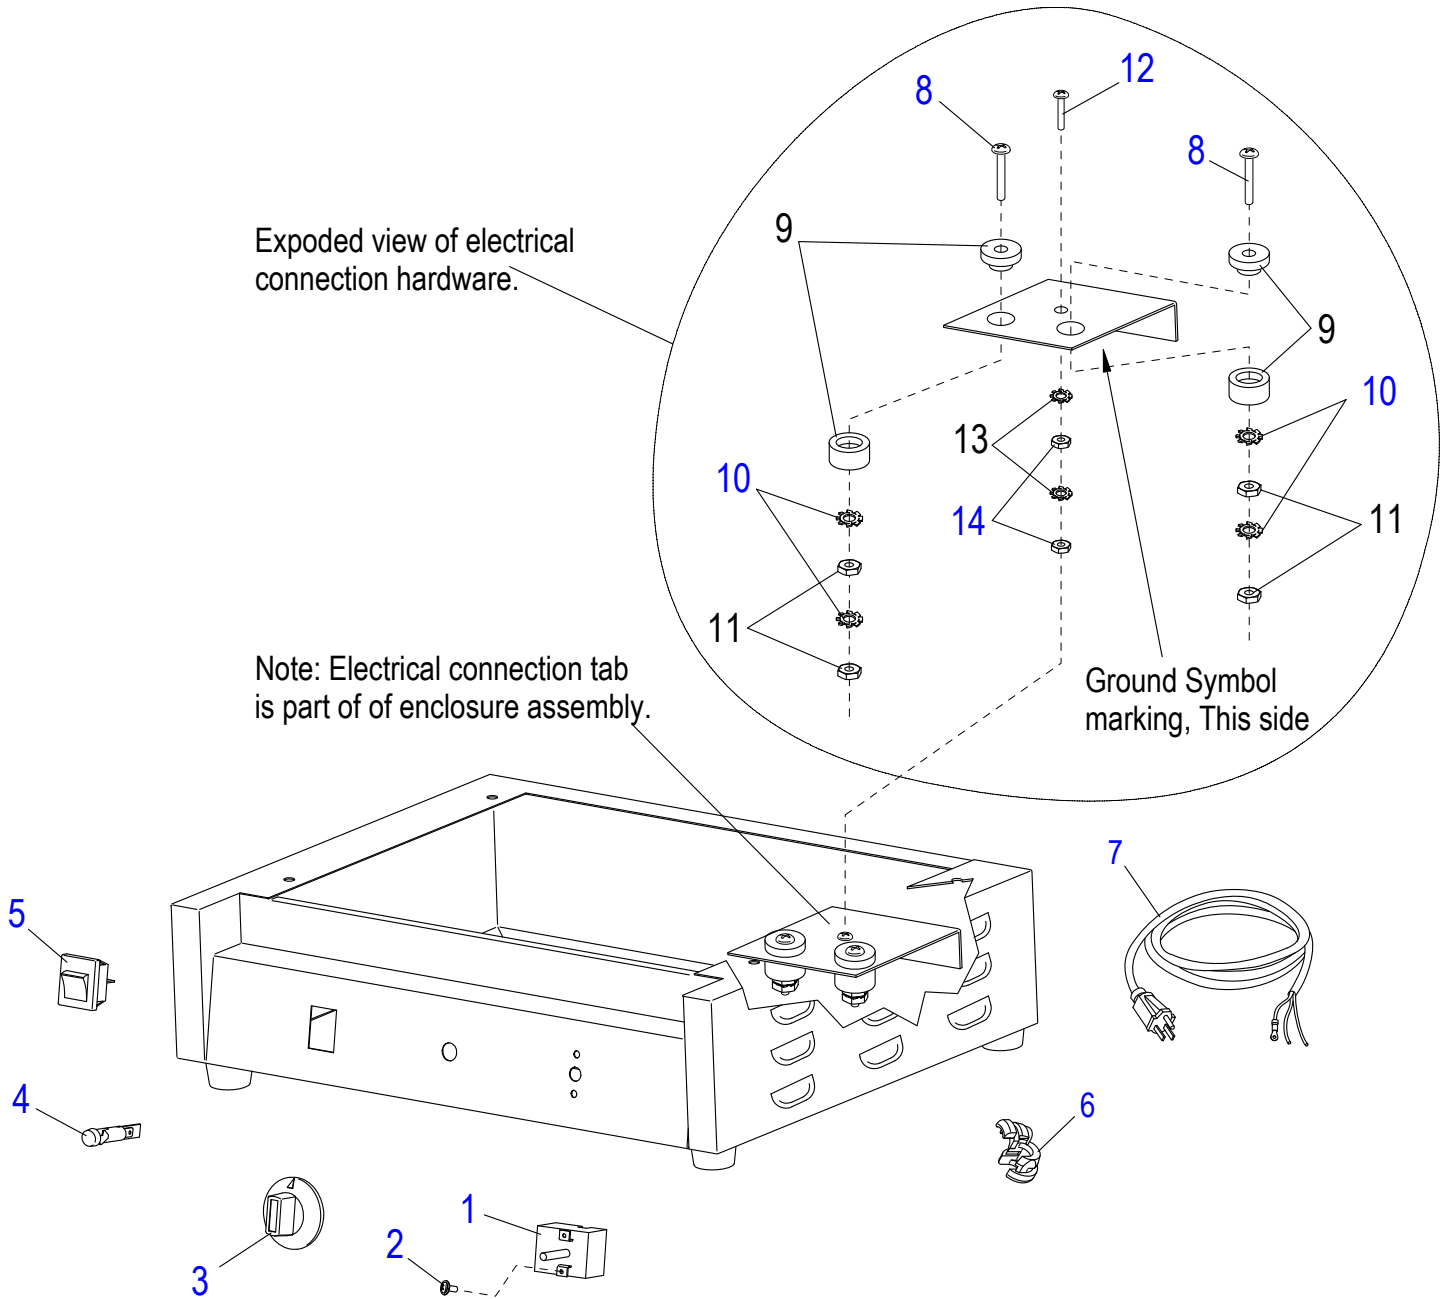

GPG1410 Lower Grill Components

GPG1410 Lower Grill Components

Item	Part Number	Description	Qty	Serial Number
1	U00007	Bottom Plate (Grooved)	1	
2	U00009	Heating Element	1	
3		Element Mounting Plate	1	
4		Insulation Plate	1	
5	H00019	Set Screw, Hex Drive, M6 x 26mm - Cup Pt BO	1	
6	H00014	Flat M6 Washer - Zn	13	
7	M034	Hex Nut M6x1.0 OD 10 mm TH 5 mm Zinc	2	
8	H00022	Split Lock Washer, M6 - BO	4	
9	H00021	Cap Screw, Hex Hd Black Oxide	4	
10		Plate	1	
11	X08008	Washer, Spring M6, ID-6MM, OD-10MM, THICK-1.5MM	4	
12	H00025	Cap Screw, Socket Head, M6 x 8mm - BO	4	
13	U00010	Bottom Cover	1	
14		Cover Mounting Screw	8	
15	H00026	Phillips Pan Head Screw, M5 x 20mm - Zn	4	
16	U02121165004	Foot Kit	4	
17	H00027	External Serrated Lock Washer, M5 - Zn	4	
18	X30186	Hex Nut M5-0.8 OD-8, TH-4mm, Zinc	4	
19	U00041	Drip Tray	1	
20	U01496	Overlay (Not Shown)	1	

GPG1410 Grill Electrical Components

GPG1410 Grill Electrical Components

Item	Part Number	Description	Qty	Serial Number
1	U03051220022	Thermostat	1	
2	H00024	Phillips Pan Washer Head Screw, M4 x 4mm - Zn	2	
3	U02101155019	Temperature Knob	1	
4	U03091240006	Indicator Light	1	
5	U03041215027	Power Switch	1	
6	U00579	Strain Relief	1	
7	U03021205012	Powercord (120V)	1	
8	H00030	Phillips Pan Head Screw, M5 x 30mm - Zn	2	
9		Insulator (2 piece)	2	
10	H00027	External Serrated Lock Washer, M5 - Zn	4	
11	X30186	Hex Nut M5-0.8 OD-8, TH-4mm, Zinc	4	
12	H00031	Phillips Pan Head Screw, M4 x 16mm - Zn	1	
13	H00033	Washer M4 Ext. Tooth Element Connection	6	
14	H00034	Hex Nut, M4 - Zn	2	
15	H00032	Phillips Pan Hd Screw, M4 x 6mm - Zn	4	