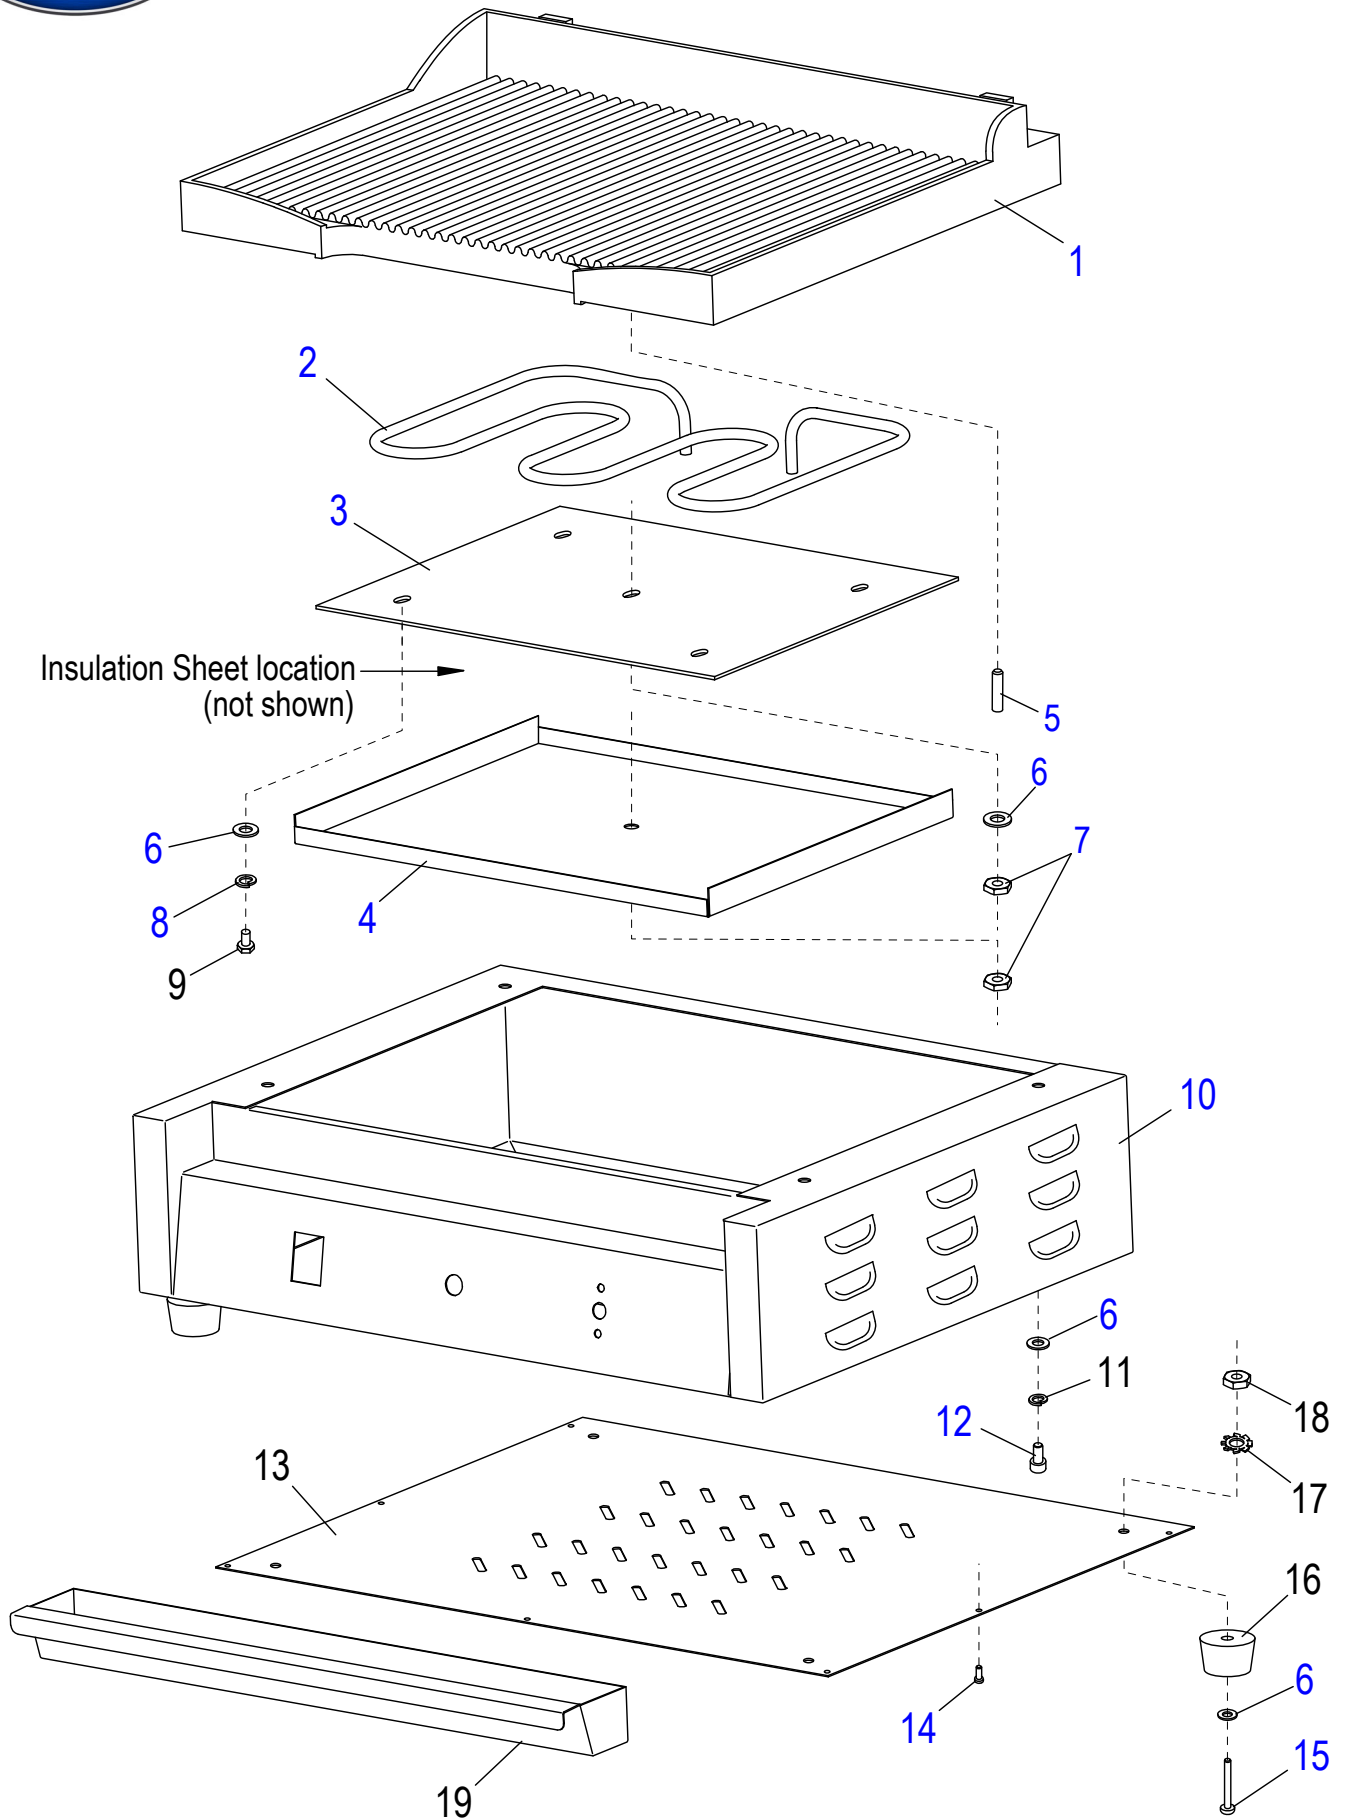

GPG1410 Upper Grill Components

GPG1410 Upper Grill Components

Item	Part Number	Description	Qty	Serial Number
1	U00004	Top Plate (Grooved)	1	
2	U00002	Heating Element	1	
3		Element Mounting Plate	1	
4	M035	Flat Washer ID 6.5 OD 12 TH 1.5 mm Zinc	5	
5	H00022	Split Lock Washer, M6 - BO	4	
6	H00021	Cap Screw, Hex Hd Black Oxide	4	
7	H00019	Set Screw, Hex Drive, M6 x 26mm - Cup Pt BO	1	
8	M034	Hex Nut M6x1.0 OD 10 mm TH 5 mm Zinc	2	
9		Insulation Plate	1	
10	U00001	Top Cover	1	
11	H00018	Phillips Pan Washer Head Screw, M5 x 6mm - Zn	4	
12	U01021005046	Wireway Cover	1	
13	U66021810016	Retaining Ring, DIN 471-M12	1	
14	H00023	Flat Washer, M12 - Zn	1	
15		Jam Nut	1	

GPG1410 Lower Grill Components

GPG1410 Lower Grill Components

Item	Part Number	Description	Qty	Serial Number
1	U00007	Bottom Plate (Grooved)	1	
2	U00009	Heating Element	1	
3		Element Mounting Plate	1	
4		Insulation Plate	1	
5	H00019	Set Screw, Hex Drive, M6 x 26mm - Cup Pt BO	1	
6	H00014	Flat M6 Washer - Zn	13	
7	M034	Hex Nut M6x1.0 OD 10 mm TH 5 mm Zinc	2	
8	H00022	Split Lock Washer, M6 - BO	4	
9	H00021	Cap Screw, Hex Hd Black Oxide	4	
10		Plate	1	
11	X08008	Washer, Spring M6, ID-6MM, OD-10MM, THICK-1.5MM	4	
12	H00025	Cap Screw, Socket Head, M6 x 8mm - BO	4	
13	U00010	Bottom Cover	1	
14		Cover Mounting Screw	8	
15	H00026	Phillips Pan Head Screw, M5 x 20mm - Zn	4	
16	U02121165004	Foot Kit	4	
17	H00027	External Serrated Lock Washer, M5 - Zn	4	
18	X30186	Hex Nut M5-0.8 OD-8, TH-4mm, Zinc	4	
19	U00041	Drip Tray	1	
20	U01496	Overlay (Not Shown)	1	