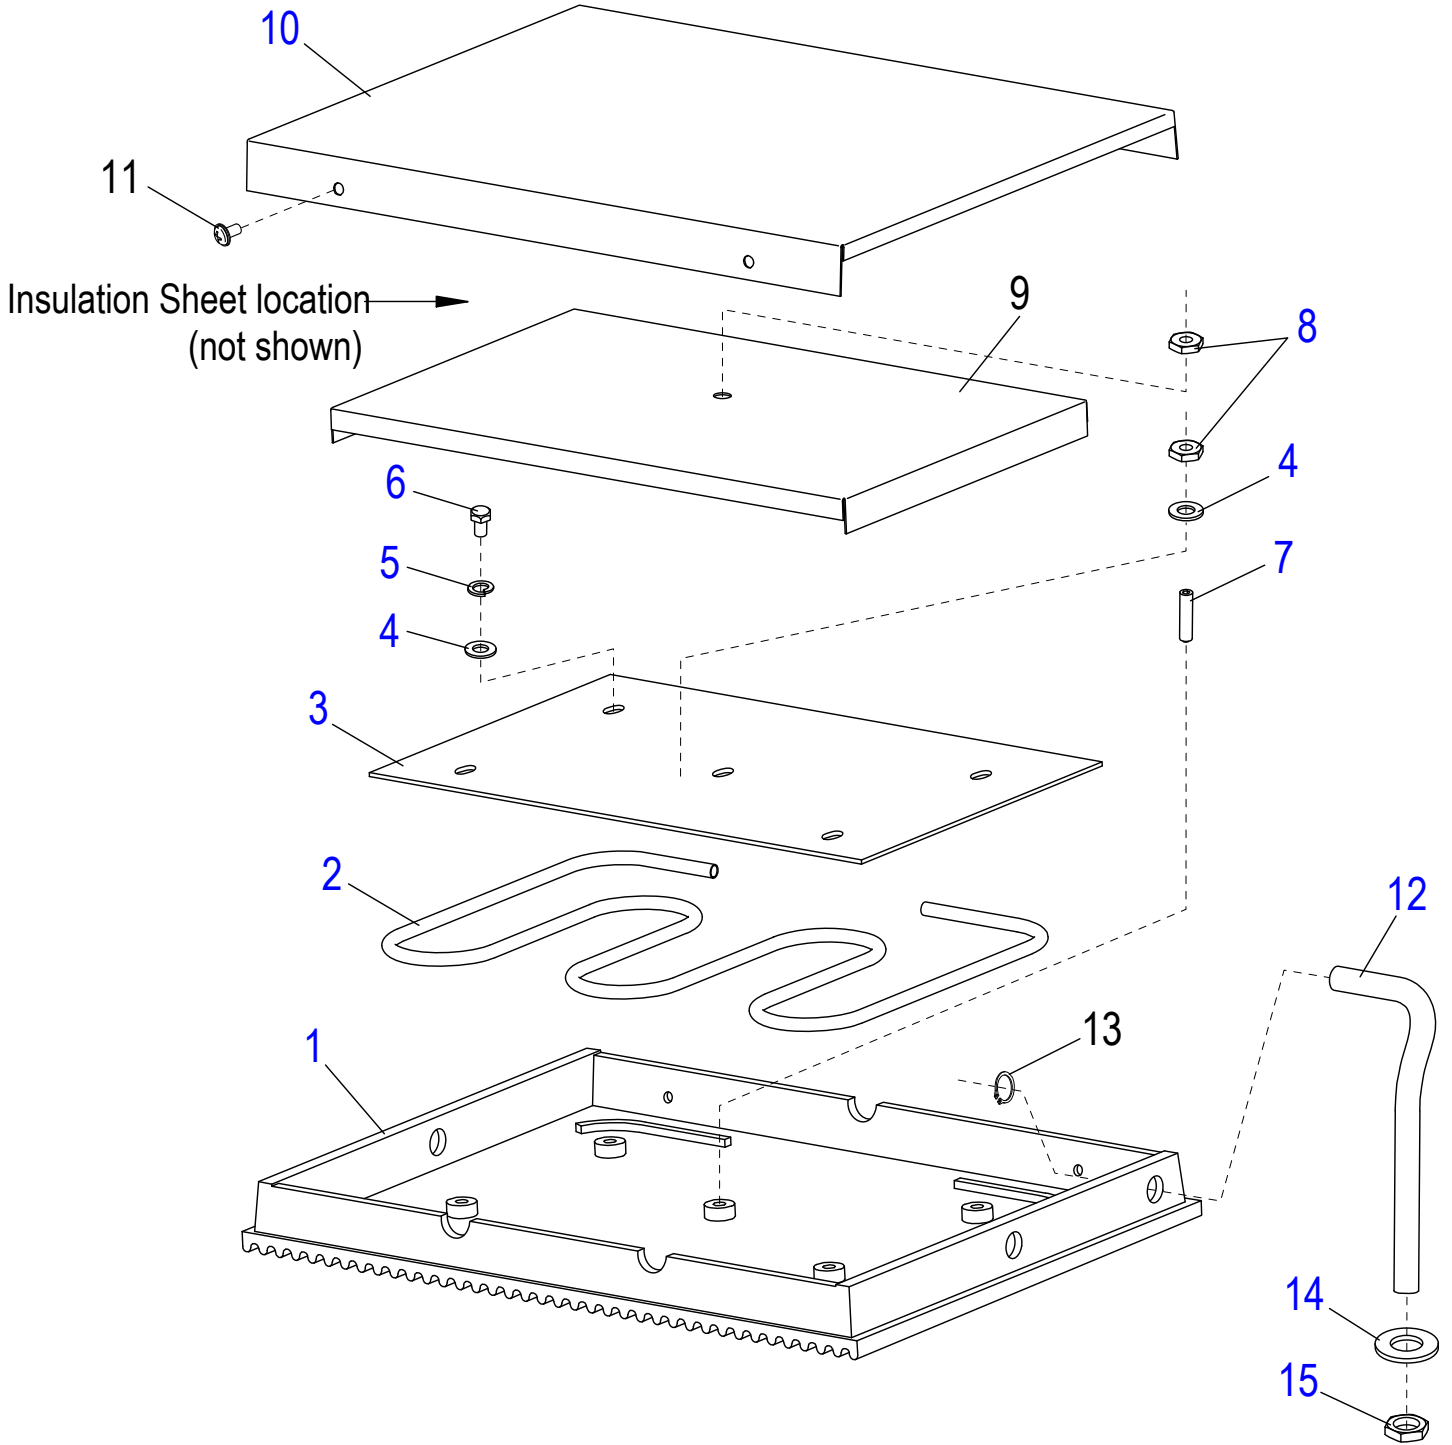

GPG1410 Grill Handle Components

GPG1410 Grill Handle Components

Item	Part Number	Description	Qty	Serial Number
1	U00003	Handle Assembly	1	
2	U66021810016	Retaining Ring, DIN 471-M12	2	
3	U00035	Grip	1	
4	U00036	Retaining Plate	2	
5	H00011	Split Lock Washer, DIN 7980 M5 - BO	4	
6		Screw, Handle Retaining Plate	4	
7	U01021005138	Tension Bracket	1	
8	H00012	Socket Head Cap Screw M6 x 26mm - BO	1	
9	H00013	Socket Head Cap Screw M4 x 16mm - BO	2	
10	M035	Flat Washer ID 6.5 OD 12 TH 1.5 mm Zinc	1	
11	H00015	Phillips Pan Head Screw, M6 x 20mm - Zn	1	
12	X25166	Flat Hd Screw-PHH M5-0.8x16mm, Zinc	2	
13	U00006	Back Baffle	1	
14	H00024	Phillips Pan Washer Head Screw, M4 x 4mm - Zn	2	

GPG1410 Upper Grill Components

GPG1410 Upper Grill Components

Item	Part Number	Description	Qty	Serial Number
1	U00004	Top Plate (Grooved)	1	
2	U00002	Heating Element	1	
3		Element Mounting Plate	1	
4	M035	Flat Washer ID 6.5 OD 12 TH 1.5 mm Zinc	5	
5	H00022	Split Lock Washer, M6 - BO	4	
6	H00021	Cap Screw, Hex Hd Black Oxide	4	
7	H00019	Set Screw, Hex Drive, M6 x 26mm - Cup Pt BO	1	
8	M034	Hex Nut M6x1.0 OD 10 mm TH 5 mm Zinc	2	
9		Insulation Plate	1	
10	U00001	Top Cover	1	
11	H00018	Phillips Pan Washer Head Screw, M5 x 6mm - Zn	4	
12	U01021005046	Wireway Cover	1	
13	U66021810016	Retaining Ring, DIN 471-M12	1	
14	H00023	Flat Washer, M12 - Zn	1	
15		Jam Nut	1	