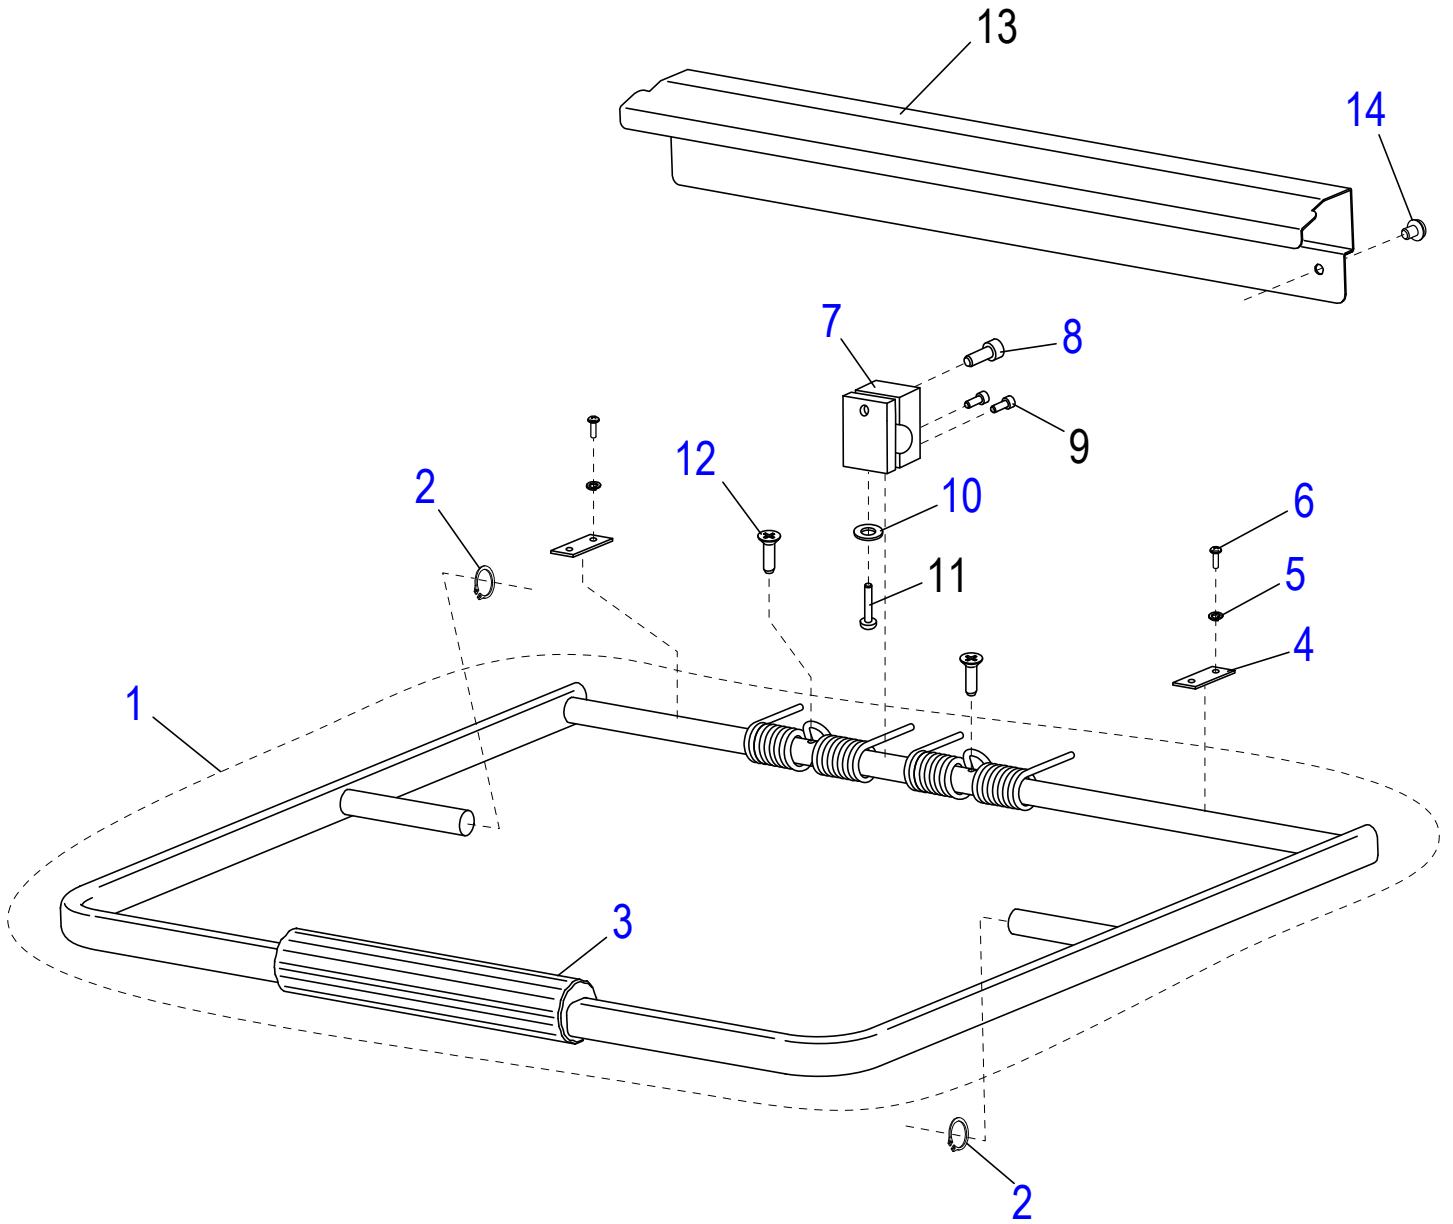

2215 East River Road
Dayton, Ohio 45439

Parts Department

Toll Free 1-800-745-6238 · Fax (937) 290-0585

E-Mail: info@globefoodequip.com

Website: www.globefoodequip.com

Not for resale

Table of Contents

Description	Page
GPG1410 Grill Handle Components	4
GPG1410 Upper Grill Components	6
GPG1410 Lower Grill Components	8
GPG1410 Grill Electrical Components	10
GPG1410 Wiring Diagram	12

GPG1410 Grill Handle Components

GPG1410 Grill Handle Components

Item	Part Number	Description	Qty	Serial Number
1	U00003	Handle Assembly	1	
2	U66021810016	Retaining Ring, DIN 471-M12	2	
3	U00035	Grip	1	
4	U00036	Retaining Plate	2	
5	H00011	Split Lock Washer, DIN 7980 M5 - BO	4	
6		Screw, Handle Retaining Plate	4	
7	U01021005138	Tension Bracket	1	
8	H00012	Socket Head Cap Screw M6 x 26mm - BO	1	
9	H00013	Socket Head Cap Screw M4 x 16mm - BO	2	
10	M035	Flat Washer ID 6.5 OD 12 TH 1.5 mm Zinc	1	
11	H00015	Phillips Pan Head Screw, M6 x 20mm - Zn	1	
12	X25166	Flat Hd Screw-PHH M5-0.8x16mm, Zinc	2	
13	U00006	Back Baffle	1	
14	H00024	Phillips Pan Washer Head Screw, M4 x 4mm - Zn	2	

GPG1410 Upper Grill Components

GPG1410 Upper Grill Components

Item	Part Number	Description	Qty	Serial Number
1	U00004	Top Plate (Grooved)	1	
2	U00002	Heating Element	1	
3		Element Mounting Plate	1	
4	M035	Flat Washer ID 6.5 OD 12 TH 1.5 mm Zinc	5	
5	H00022	Split Lock Washer, M6 - BO	4	
6	H00021	Cap Screw, Hex Hd Black Oxide	4	
7	H00019	Set Screw, Hex Drive, M6 x 26mm - Cup Pt BO	1	
8	M034	Hex Nut M6x1.0 OD 10 mm TH 5 mm Zinc	2	
9		Insulation Plate	1	
10	U00001	Top Cover	1	
11	H00018	Phillips Pan Washer Head Screw, M5 x 6mm - Zn	4	
12	U01021005046	Wireway Cover	1	
13	U66021810016	Retaining Ring, DIN 471-M12	1	
14	H00023	Flat Washer, M12 - Zn	1	
15		Jam Nut	1	