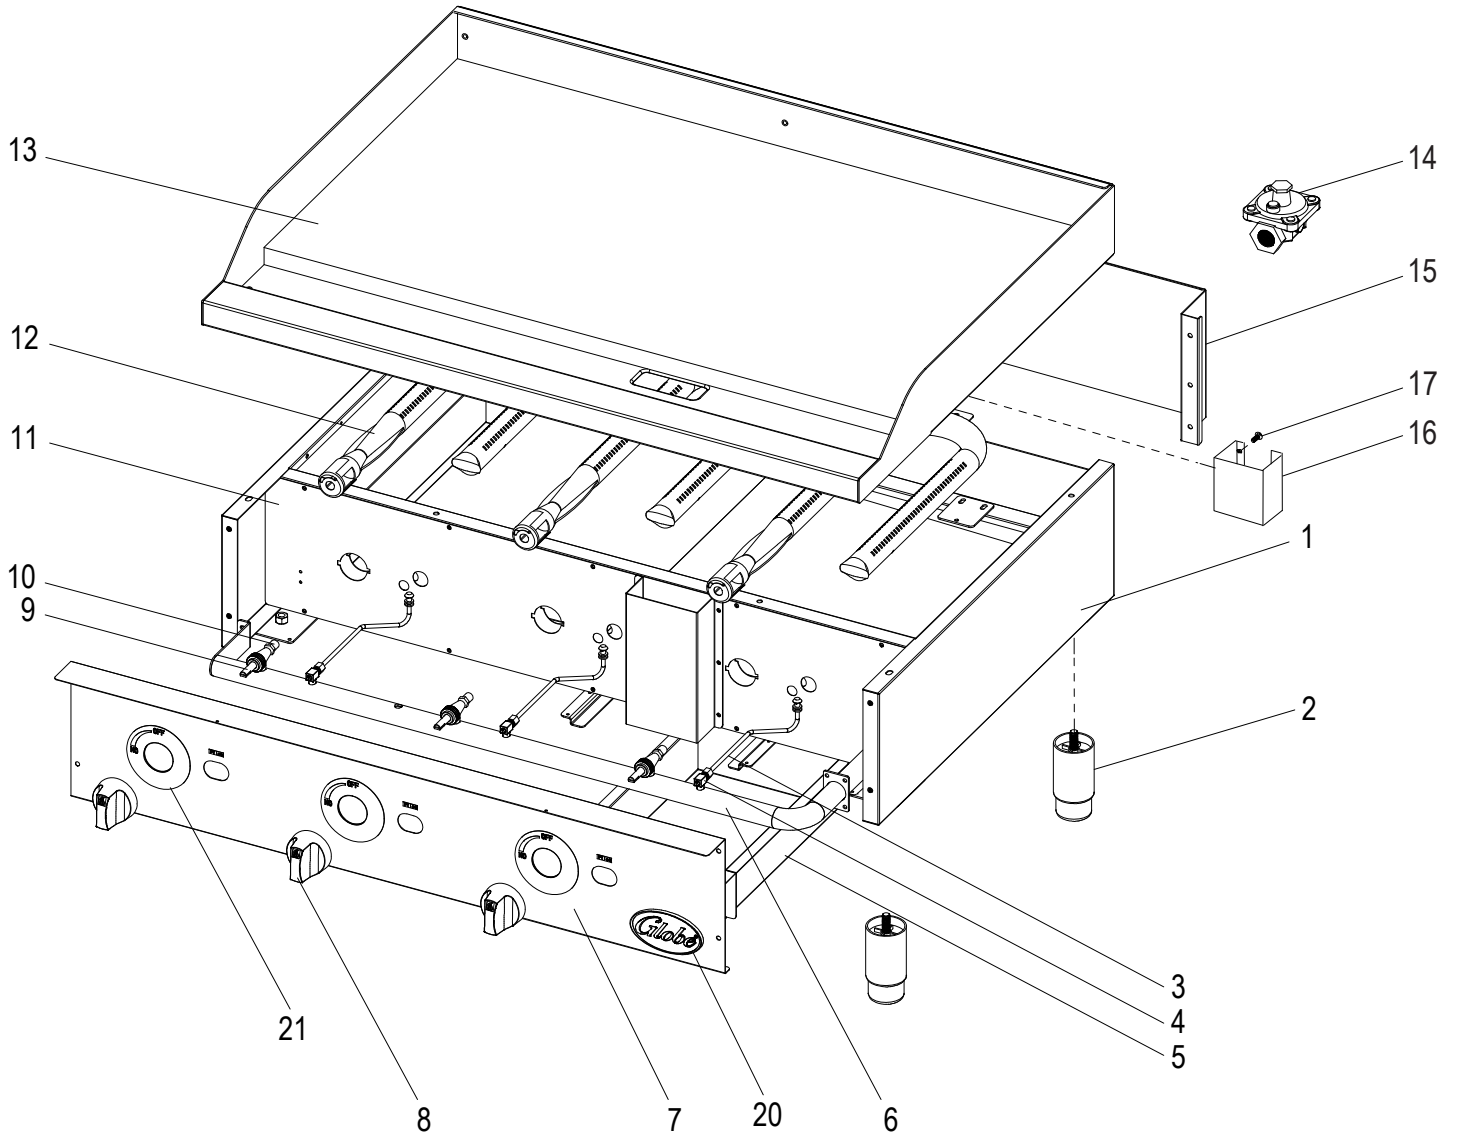

Page

GG36G Griddle Components

4

GG36G Gas Orifice Elevation Chart

6

GG36G Griddle Components

GG36G Griddle Components

Item	Part Number	Description	Qty	Serial Number
1		Main Enclosure, Lower	1	
2	U01021005165	Foot	4	
3	U01542	Pilot Pipe	3	
4	U01201068509	Single Pilot Valve (AP7)	3	
5	U00811	Drip Tray	1	1615065889 ->
6		Manifold Assembly	1	
7	U02808	Front Panel	1	
8	U01021005188	Control Knob	3	
9	U01201068502	Manual Control Valve (A18)	3	
10	U01201068651	Hood Orifice #51	3	
10	U01201068641	Hood Orifice #41	3	
10	U06051470839	Hood Orifice #43	3	
10	U06051470824	Hood Orifice #52	3	
10	U06051470869	Hood Orifice #44	3	
10	U06051470899	Hood Orifice #45	3	
10	U06051470884	Hood Orifice #53	3	
10	U06051470929	Hood Orifice #47	3	
11		Isolating Plate, Front	1	
12	U06051470672	"U" Shaped Burner	3	1614032271 ->
13		Griddle Plate Assembly	1	
14	U01221069501	Regulator	1	
15	U01031	Rear Panel	Purchase with *	1614032270 ->
16	U01032	Bracket	*	1614032270 ->
17	U01075	Screw	*	1614032270 ->
18	U01021005186	Ignition Bar	Not Shown	1
19		Isolating Plate, Lower	Not Shown	1
20	U01021005383	Globe Badge		1
21	U04031317503	Control Knob Overlay		1