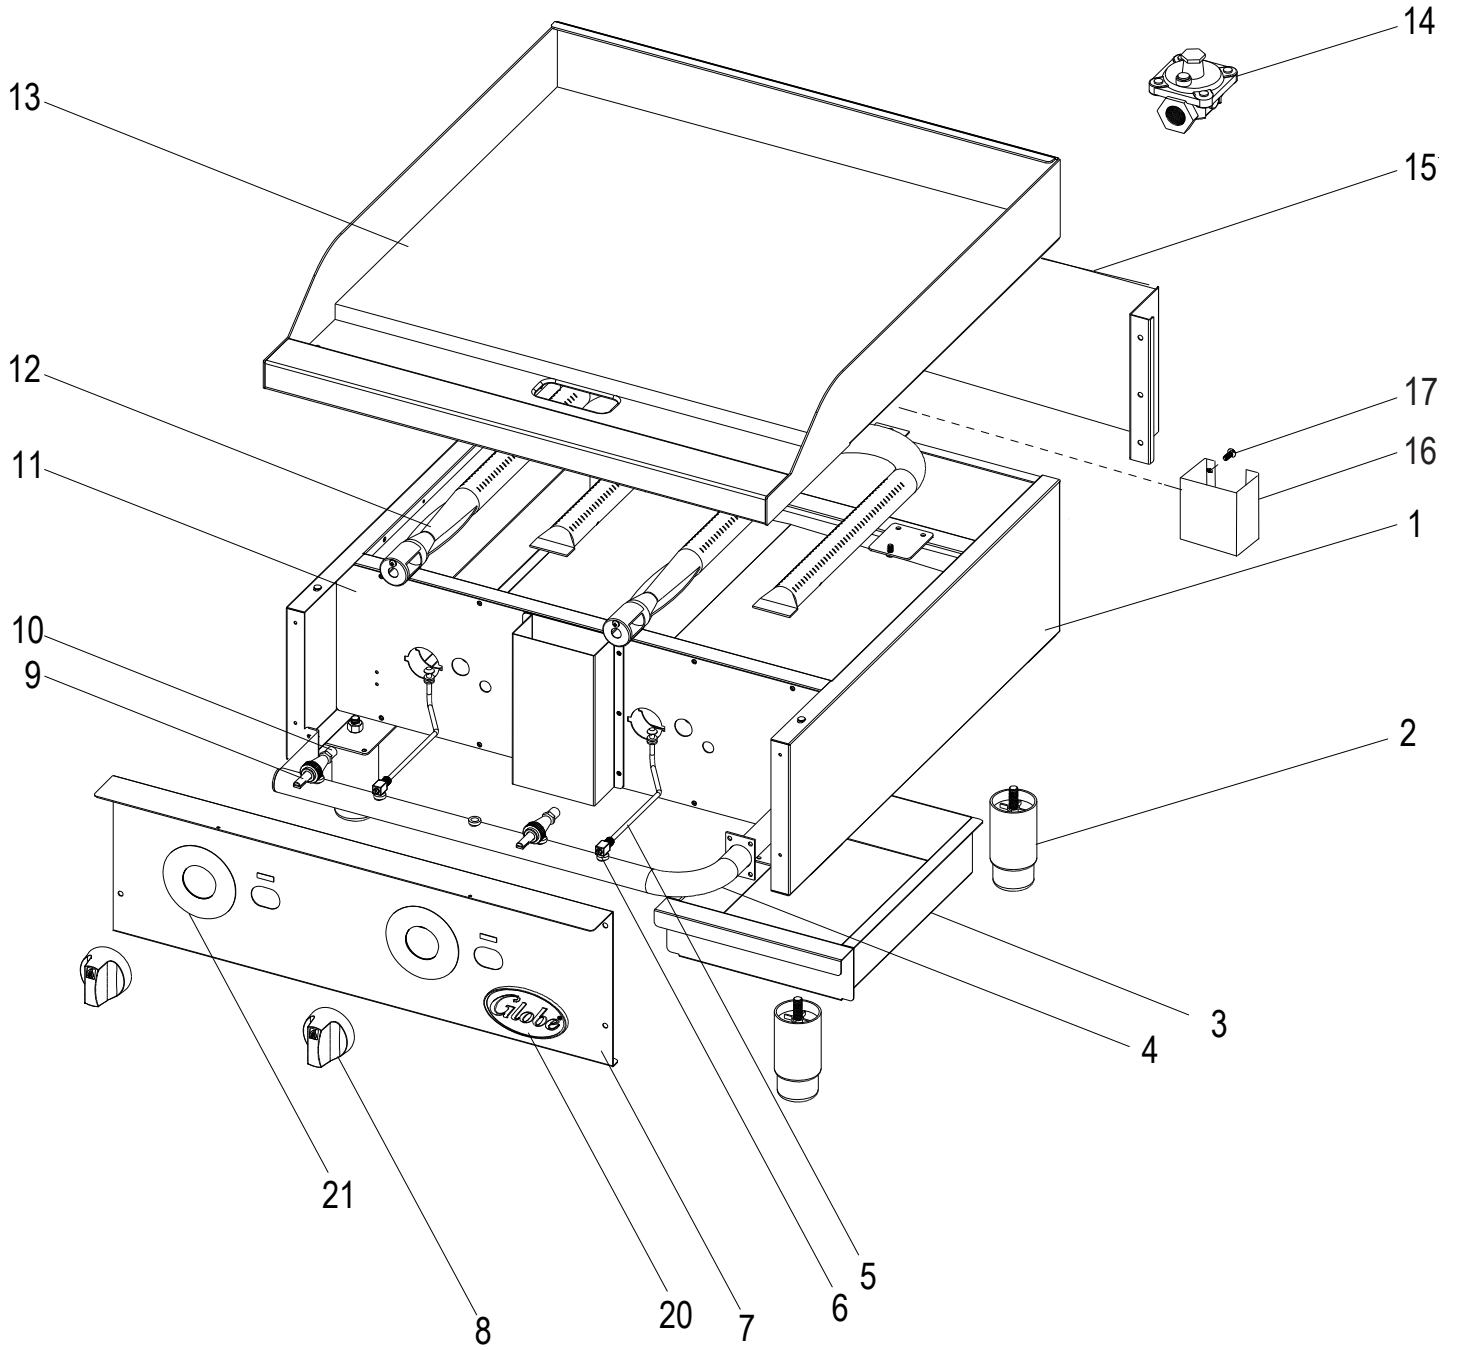

Page

GG24G Griddle Components

4

GG24G Gas Orifice Elevation Chart

6

GG24G Griddle Components

GG24G Griddle Components

Item	Part Number	Description	Qty	Serial Number
1		Main Enclosure, Lower	1	
2	U01021005165	Foot	4	
3	U00811	Drip Tray	1	1615042958 ->
4		Manifold Assembly	1	
5	U01542	Pilot Pipe	2	
6	U01201068509	Single Pilot Valve (AP7)	2	
7		Control Panel	1	
8	U01021005188	Control Knob	2	
9	U01201068502	Manual Control Valve (A18)	2	
10	U01201068641	Hood Orifice #41	2	
10	U01201068651	Hood Orifice #51	2	
10	U06051470839	Hood Orifice #43	2	
10	U06051470824	Hood Orifice #52	2	
10	U06057470869	Hood Orifice #44	2	
10	U06051470899	Hood Orifice #45	2	
10	U06051470884	Hood Orifice #53	2	
10	U06051470929	Hood Orifice #47	2	
11		Isolating Plate, Front	1	
12	U06051470672	"U" Shaped Burner	2	1614032190 ->
13		Griddle Plate Assembly	1	
14	U01221069501	Regulator	1	
15	U01077	Rear Panel	Purchase with *	1614032190 ->
16	U01032	Bracket	*	1
17	U01075	Screw	*	4
18	U01021005186	Ignition Bar	Not Shown	1
19		Isolating Plate, Lower	Not Shown	1
20	U01021005383	Globe Badge		1
21	U04031317503	Control Knob Overlay		1