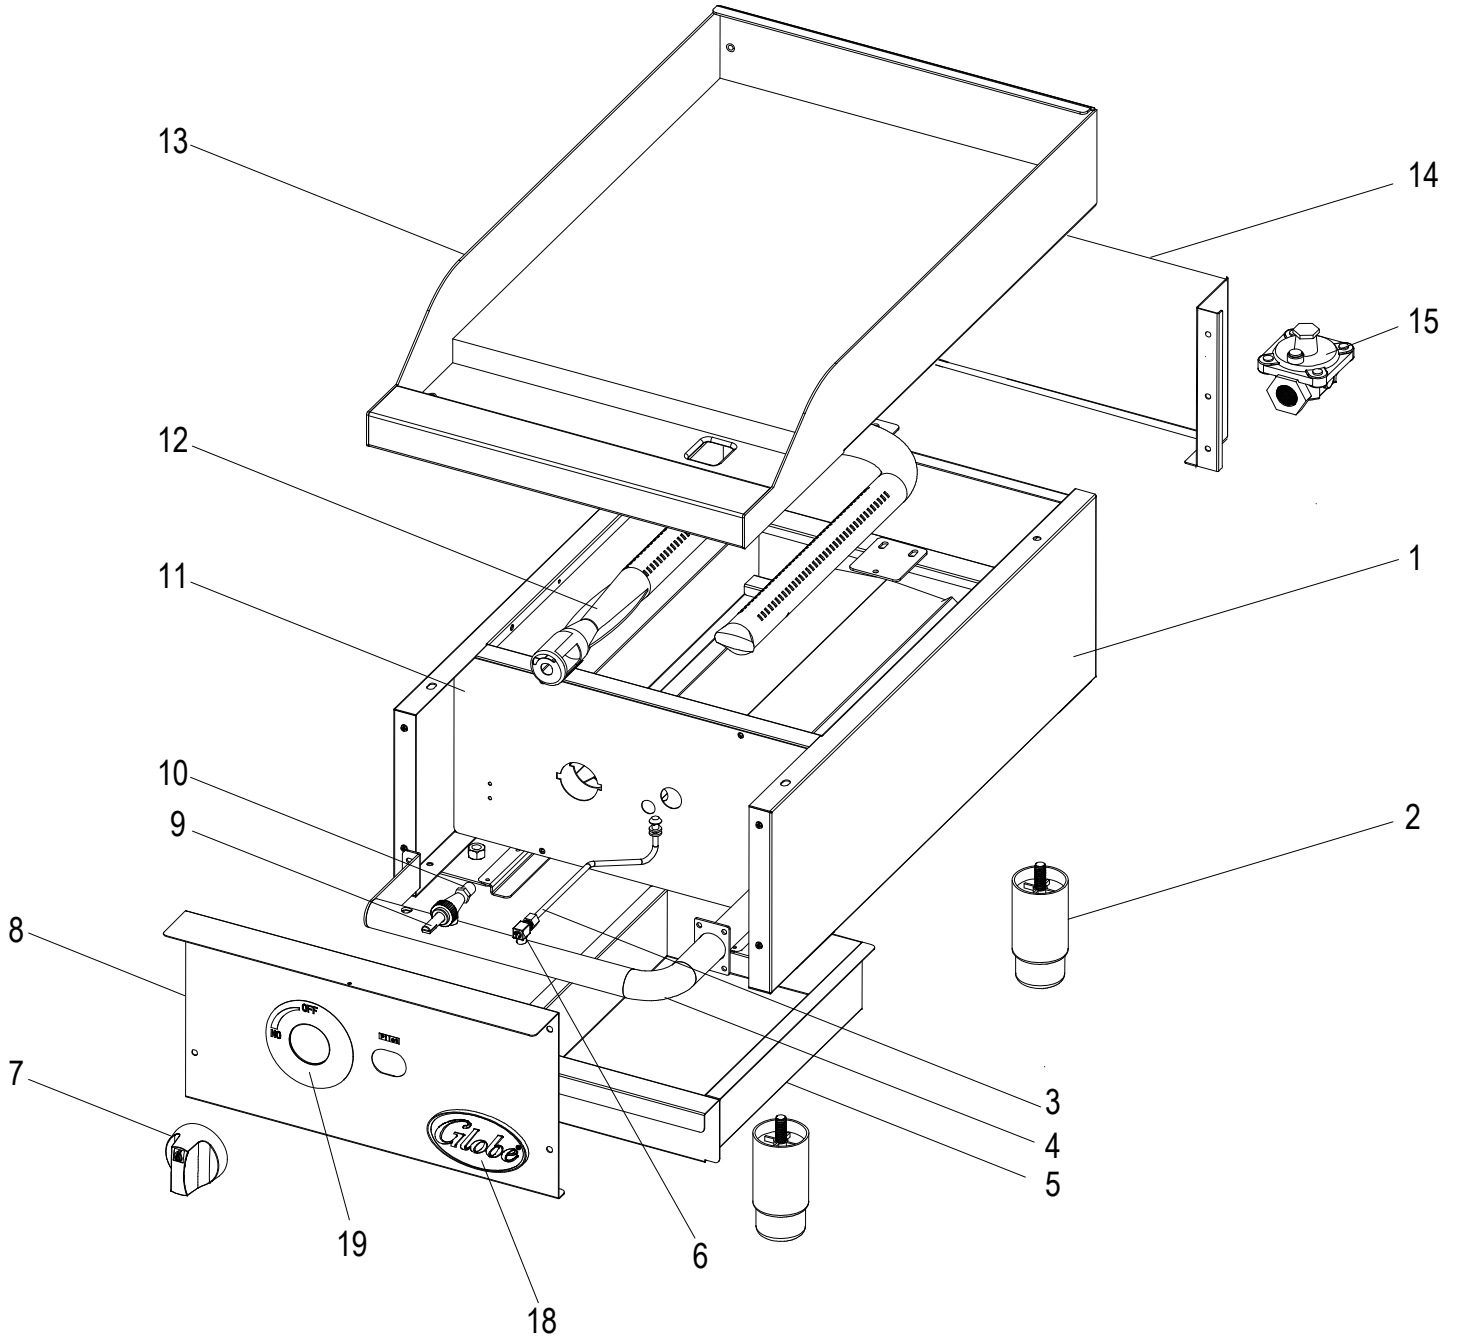

# Table of Contents

**Description**

**Page**

GG15G Griddle Components

4

GG15G Gas Orifice Elevation Chart

6

## GG15G Gas Griddle Components

Item	Part Number	Description	Qty	Serial Number
1		Main Enclosure, Lower	1	
2	<a href="#">U01021005165</a>	Foot	4	
3	<a href="#">U01542</a>	Pilot Pipe	1	
4		Manifold Assembly	1	
5	<a href="#">U00811</a>	Drip Tray	1	1615042918 ->
6	<a href="#">U01201068509</a>	Single Pilot Valve (AP7)	1	
7	<a href="#">U01021005188</a>	Control Knob	1	
8		Control Panel	1	
9	<a href="#">U01201068502</a>	Manual Control Valve (A18)	1	
10	<a href="#">U01201068641</a>	Hood Orifice #41	1	
10	<a href="#">U01201068651</a>	Hood Orifice #51	1	
10	<a href="#">U06051470839</a>	Hood Orifice #43	1	
10	<a href="#">U06051470824</a>	Hood Orifice #52	1	
10	<a href="#">U06051470869</a>	Hood Orifice #44	1	
10	<a href="#">U06051470899</a>	Hood Orifice #45	1	
10	<a href="#">U06051470884</a>	Hood Orifice #53	1	
10	<a href="#">U06051470929</a>	Hood Orifice #47	1	
11		Isolating Plate, Front	1	
12	<a href="#">U06051470672</a>	"U" Shaped Burner	1	1614118342 ->
13		Griddle Plate Assembly	1	
14	<a href="#">U01151066096</a>	Rear Panel	1	
15	<a href="#">U01221069501</a>	Regulator	1	
16		Isolating Plate, Lower	Not Shown	1
17	<a href="#">U01021005186</a>	Ignition Bar	Not Shown	1
18	<a href="#">U01021005383</a>	Globe Badge		1
19	<a href="#">U04031317503</a>	Control Knob Overlay		1