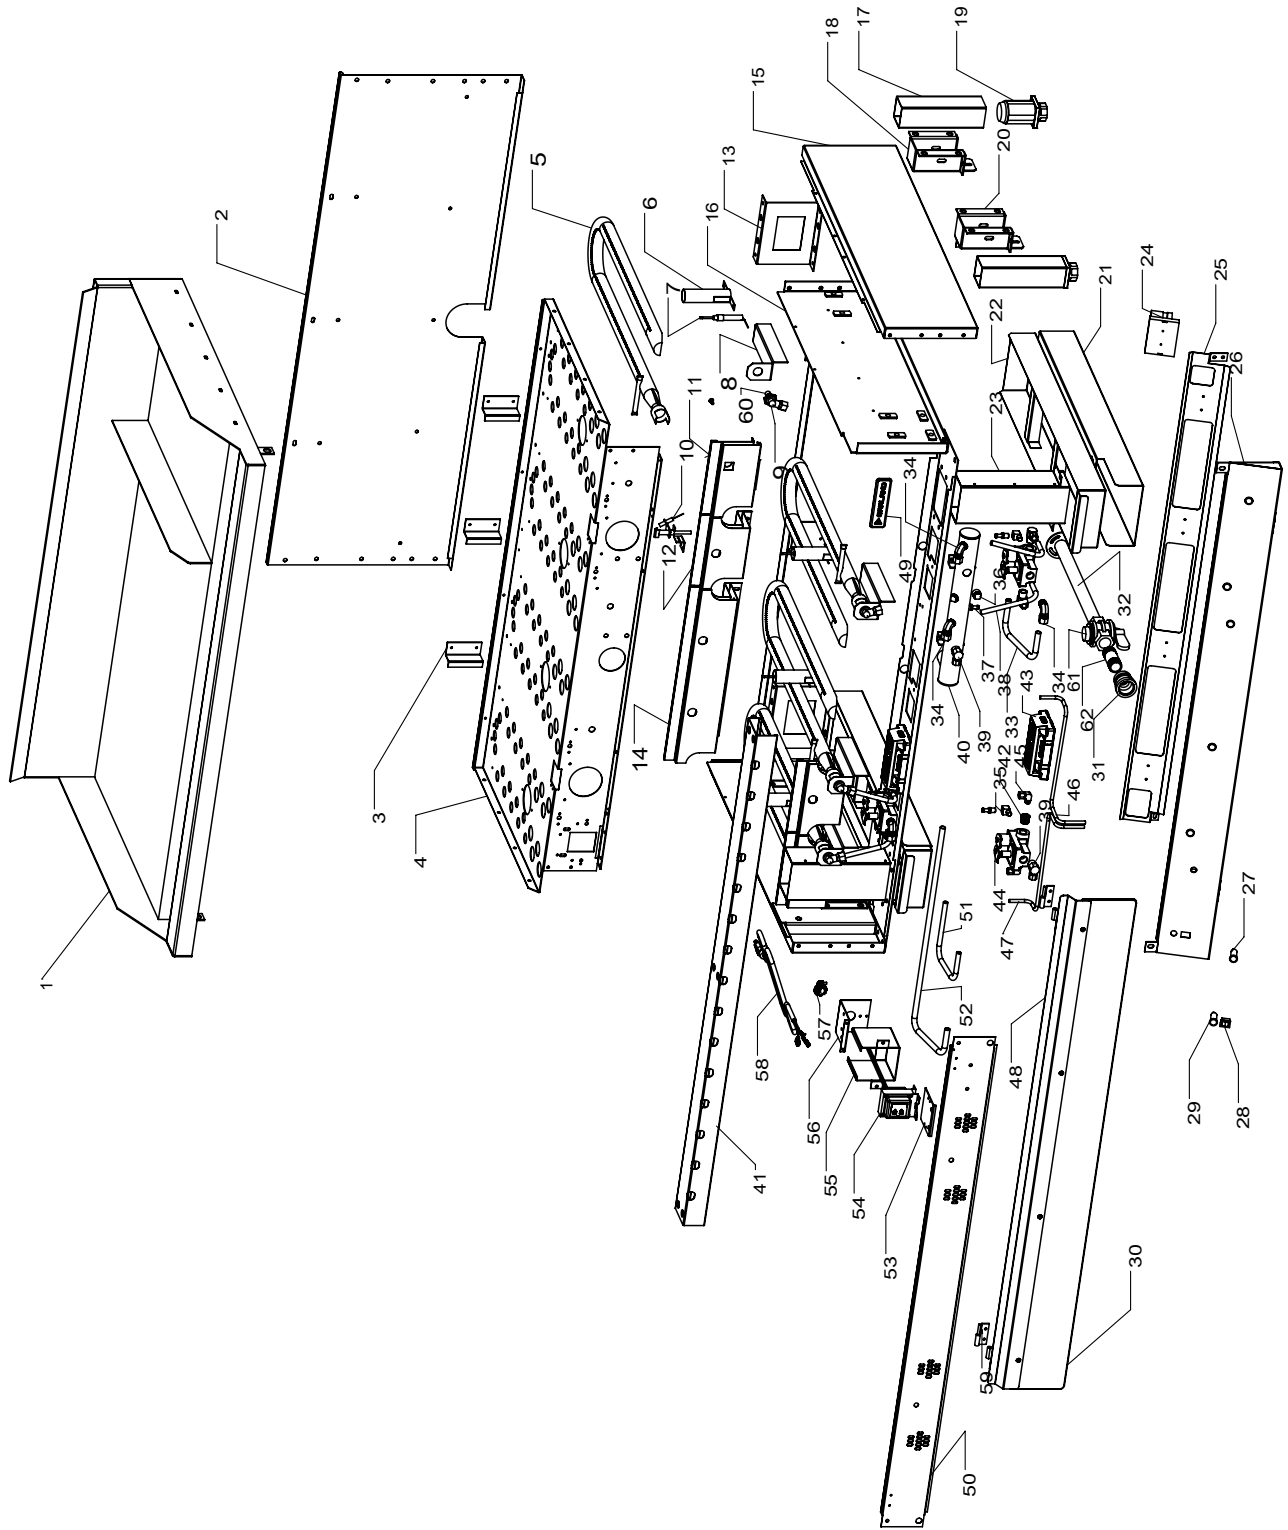

GARLAND®

Bring Your Passion to the Surface

CG Series Production Griddle

Parts List Manual

Model:

CG-48FCH

Original Document

Document #: G_GC_PL_CHGRIDDLE_4610194 – 04/23

CG SERIES PRODUCTION GRIDDLE MODEL CG-48FCH

ITEM	PART #	DESCRIPTION	QUANTITY
1	4608748	48IN FRONT DRAIN GRIDDLE ASSEMBLY - CHIPTOLE'S	1
2	2647300	FLUE PANEL 48IN	1
3	4520481	FLUE SPACER	3
4	2516702	BODY FRAME 48IN	1
5	2405202	CG BURNER ASSY - RH	2
	2405203	CG BURNER ASSY - LH	
6	2400699	PROBE SHIELD ASSY	4
7	2423501	J THERMOCOUPLE BAYONET MOUNT	4
8	2443000	SINGLE BURNER BRACKET	4
9	2431900	ORIFICE FITTING	4
10	2290404	PILOT ASSY NG .026 ORIFICE W/24 IN WIRE	2
	2290401	PILOT ASSY LP GAS W/24IN WIRE	
11	4520471	END RADIATION SHIELD ASSY RT.	1
	4520470	END RADIATION SHIELD ASSY LT.	
12	4520472	DOUBLE BURNER RAD SHIELD ASSY	2
13	2432900	GREASE TRAY SLIDE SUPPORT	2
14	4520469	DOUBLE RADIATION SHIELD ASSY	1
15	4520489	MAIN SIDE ASSY	2
16	4520488	BODY END ASSY RT	1
	4520487	BODY END ASSY LT	
17	3073604	GRIDDLE LEG 4IN	4
18	3063100	LEG MOUNT	2
19	G02954-1	2IN SQUARE FOOT INSERT	4
20	3063199	LEG MOUNT ASSY RT.	1
	3063198	LEG MOUNT ASSY LT.	
21	4530115	GREASE DRAWER SLIDE RT. 4IN	1
	4530116	GREASE DRAWER SLIDE LT. 4IN	
22	4530119	GREASE DRAWER ASSY 4IN	2
23	4530117	GREASE CHUTE 4IN LEG	2
24	4610064	TSTAT - ELEC. ZYTRON 500°F	4
25	4610175	CONTROL MTG BRACKET - CHIPOTLE'S	1
26	4610183	LWR FRT PNL ASSY - CHIPOTLE'S	1
27	G04055-1	PILOT - AMBER	4
28	2423301	POWER SWITCH SPST 1801-1119	1
29	G04055-2	PILOT - GREEN	3
30 ¹	4515779	CONTROL GUARD 48	1
31	2437100	1IN- 3/4IN REDUCING ADAPTER	1
32	4520480	NIPPLE ASSEMBLY	1
33	4520576	.437 DIA TUBING SOLENOID TO MANIFOLD	1
34	G02352-1	ELBOW 3/8 NPT TO 7/16CC 69-7C	4
35	G01917-1	ELBOW 1/8INNPT STR. BRASS 115-A	3
36	G01747-3	3/8 NPT PIPE PLUG BLK.	2
37	G02251-1	PRESSURE TEST SPIGOT	4
38	4520490	3/8 DIA.TUBING SOLENOID - ORIFICE	4
39	076050-26	ELBOW COMP. 69-6C.3/8T X 3/8M	6
40	2411099	MANIFOLD ASSEMBLY	1