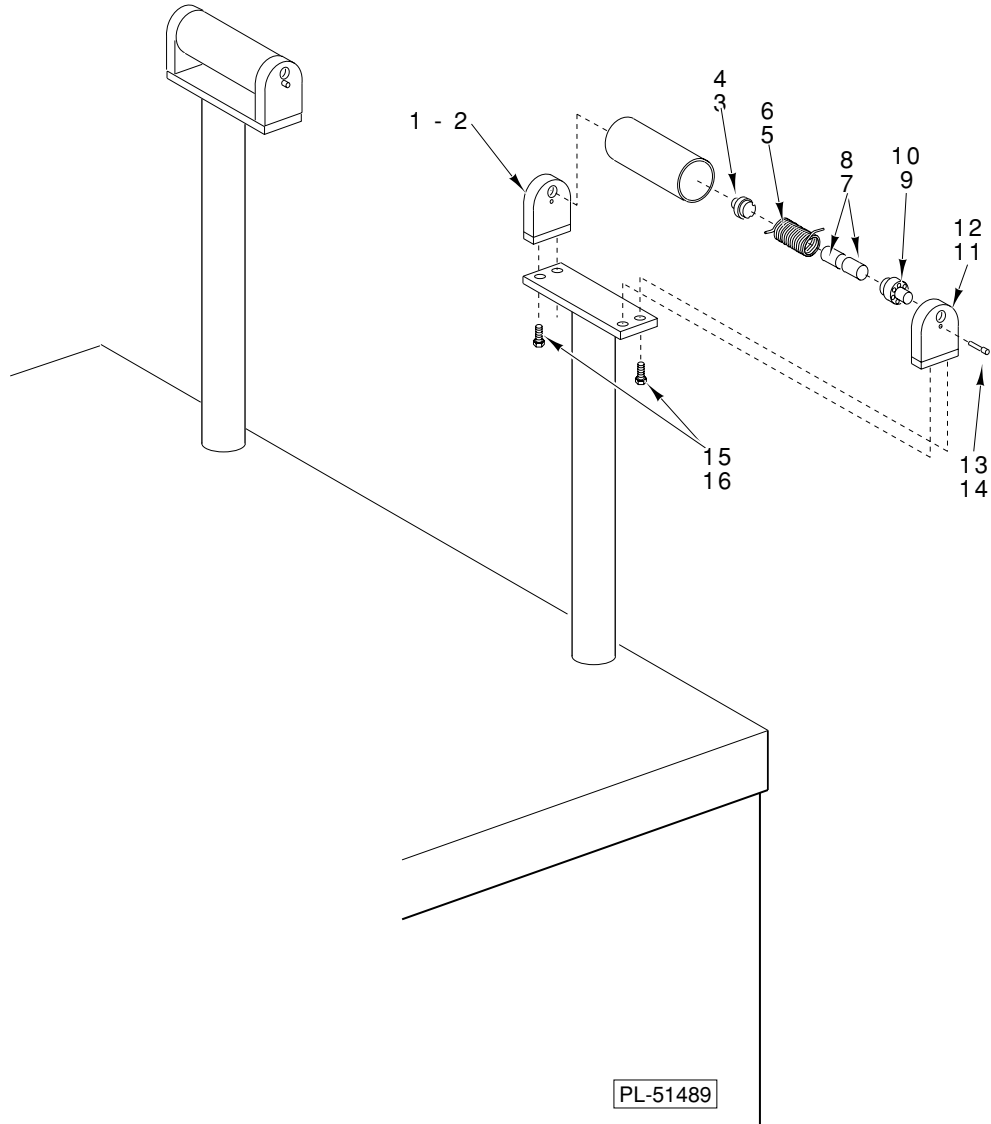

PARTS MANUAL FOR GAS BRAISING PANS G30 TB & G40 TB

Model G30 TB

BRAISING PAN ASSEMBLY

BRAISING PAN ASSEMBLY

ILLUS.	PART	NAME OF PART	AMT.
PL-51485	NO.		
1	844367-65	Thermocouple	
2	844367-64	Thermostat - Hi-Limit	
3	844367-16	Shaft	
4	844367-58	Motor 120 V.	
5	844367-1	Top - Cover (G30TB)	
6	844367-2	Top - Cover (G40TB)	
7	836958	Foot - Flanged Adjustable (Rear)	
8	840590	Insert - Adjustable Foot (Front)	
9	844367-28	Strainer	

CONTROL PANEL & GAS PIPING

CONTROL PANEL & GAS PIPING

ILLUS. PL-51487	PART NO.	NAME OF PART	AMT.
1	844367-59	Valve - Gas Shut-Off	
2	844367-47	Regulator - Gas Pressure (Nat)	
3	844367-48	Regulator - Gas Pressure (LP)	
4	844367-49	Solenoid - Gas	
5	844367-50	Ignition Module	
6	844367-13	Switch - Limit	
7	844367-60	Ignition Wire Harness	
8	844367-53	Controler - Temperature	
9	844367-56	Transformer	
10	844367-57	Capacitor	
11	844367-3	Switch (Up/Down)	
12	844367-5	Bezel	
13	844367-6	Dial	
14	844367-55	Light - Pilot (Red)	
15	844367-54	Light - Pilot (Green)	
16	844367-8	Lug - Ground	
17	844367-81	Panel - Control (G30TB)	
18	844367-82	Panel - Control (G40TB)	
19	844367-77	Overlay (G30TB)	
20	844367-78	Overlay (G40TB)	
21	844367-51	Block - Terminal	
22	844367-52	Section - End	

HINGE ASSEMBLY

ILLUS. PL-51489	PART NO.	NAME OF PART	AMT.
1	844367-38	End - Stop Plate (30TB)	
2	844367-46	End - Stop Plate (40TB)	
3	844367-37	Disc - Rotary (30TB)	
4	844367-45	Disc - Rotary (40TB)	
5	844367-35	Spring (30TB)	
6	844367-43	Spring (40TB)	
7	844367-34	Core (30TB)	
8	844367-42	Core (40TB)	
9	844367-33	Disc - Stationary (30TB)	
10	844367-41	Disc - Stationary (40TB)	
11	844367-32	End - Lock Plate (30TB)	
12	844367-40	End - Lock Plate (40TB)	
13	844367-31	Lockpin (30TB)	
14	844367-39	Lockpin (40TB)	
15	844367-36	Cap Screw (30TB)	
16	844367-44	Cap Screw (40TB)	