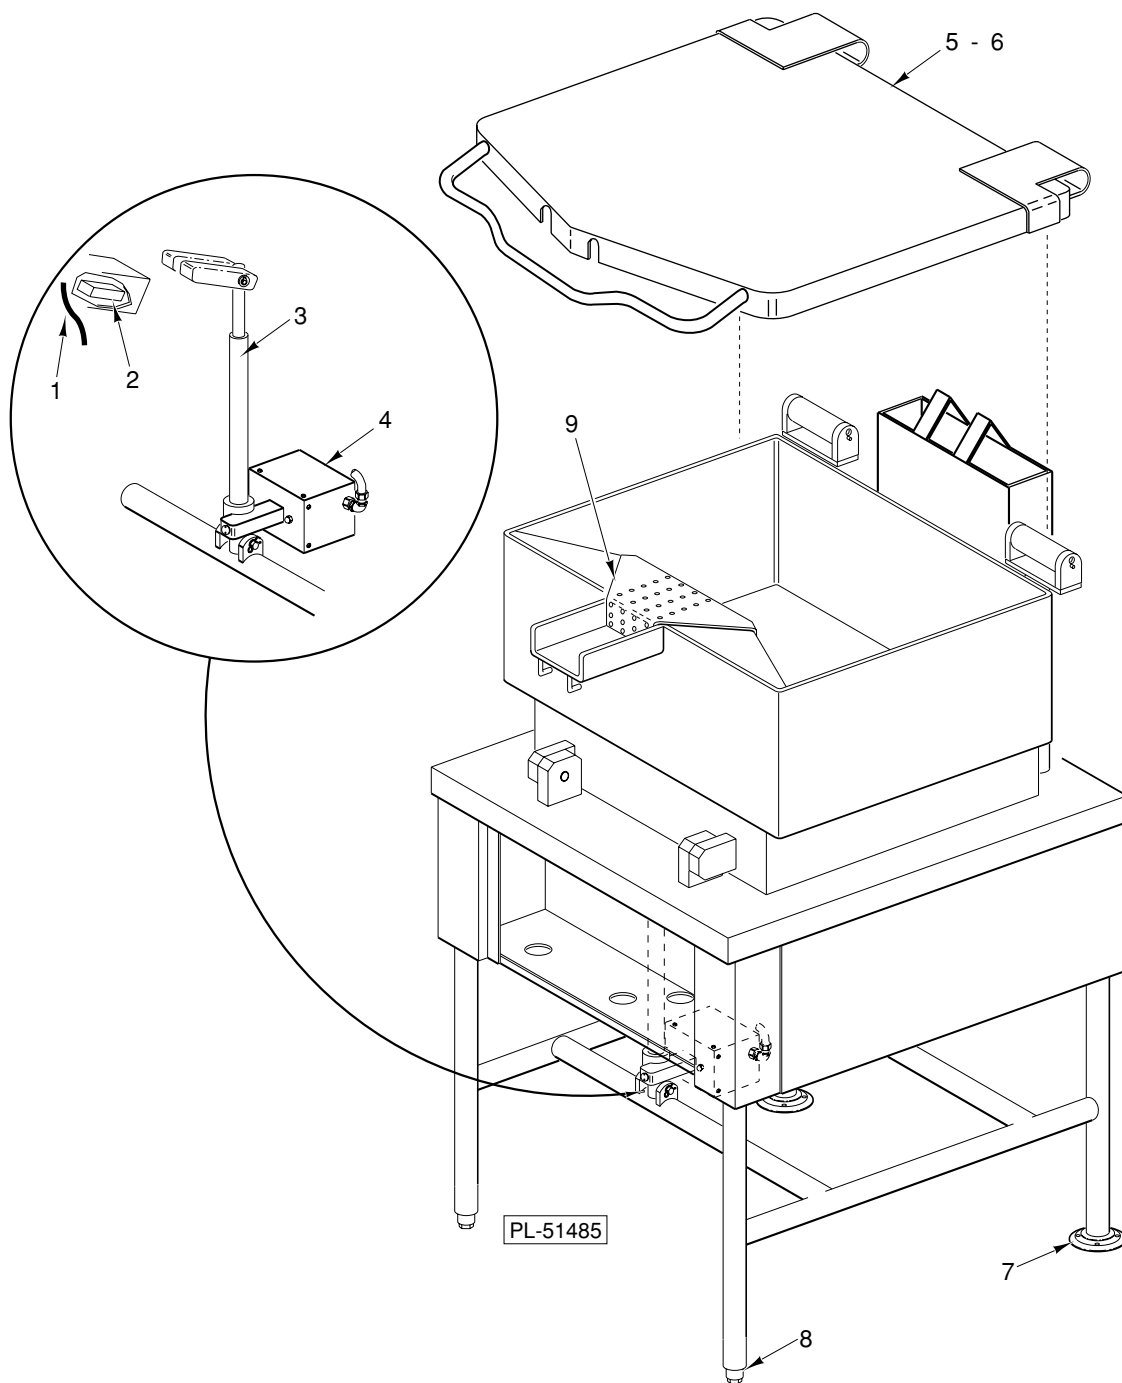

PARTS MANUAL FOR GAS BRAISING PANS G30 TB & G40 TB

Model G30 TB

BRAISING PAN ASSEMBLY

BRAISING PAN ASSEMBLY

ILLUS.	PART	NAME OF PART	AMT.
PL-51485	NO.		
1	844367-65	Thermocouple	
2	844367-64	Thermostat - Hi-Limit	
3	844367-16	Shaft	
4	844367-58	Motor 120 V.	
5	844367-1	Top - Cover (G30TB)	
6	844367-2	Top - Cover (G40TB)	
7	836958	Foot - Flanged Adjustable (Rear)	
8	840590	Insert - Adjustable Foot (Front)	
9	844367-28	Strainer	

CONTROL PANEL & GAS PIPING

CONTROL PANEL & GAS PIPING

ILLUS. PL-51487	PART NO.	NAME OF PART	AMT.
1	844367-59	Valve - Gas Shut-Off	
2	844367-47	Regulator - Gas Pressure (Nat)	
3	844367-48	Regulator - Gas Pressure (LP)	
4	844367-49	Solenoid - Gas	
5	844367-50	Ignition Module	
6	844367-13	Switch - Limit	
7	844367-60	Ignition Wire Harness	
8	844367-53	Controler - Temperature	
9	844367-56	Transformer	
10	844367-57	Capacitor	
11	844367-3	Switch (Up/Down)	
12	844367-5	Bezel	
13	844367-6	Dial	
14	844367-55	Light - Pilot (Red)	
15	844367-54	Light - Pilot (Green)	
16	844367-8	Lug - Ground	
17	844367-81	Panel - Control (G30TB)	
18	844367-82	Panel - Control (G40TB)	
19	844367-77	Overlay (G30TB)	
20	844367-78	Overlay (G40TB)	
21	844367-51	Block - Terminal	
22	844367-52	Section - End	

HINGE ASSEMBLY

ILLUS. PL-51489	PART NO.	NAME OF PART	AMT.
1	844367-38	End - Stop Plate (30TB)	
2	844367-46	End - Stop Plate (40TB)	
3	844367-37	Disc - Rotary (30TB)	
4	844367-45	Disc - Rotary (40TB)	
5	844367-35	Spring (30TB)	
6	844367-43	Spring (40TB)	
7	844367-34	Core (30TB)	
8	844367-42	Core (40TB)	
9	844367-33	Disc - Stationary (30TB)	
10	844367-41	Disc - Stationary (40TB)	
11	844367-32	End - Lock Plate (30TB)	
12	844367-40	End - Lock Plate (40TB)	
13	844367-31	Lockpin (30TB)	
14	844367-39	Lockpin (40TB)	
15	844367-36	Cap Screw (30TB)	
16	844367-44	Cap Screw (40TB)	