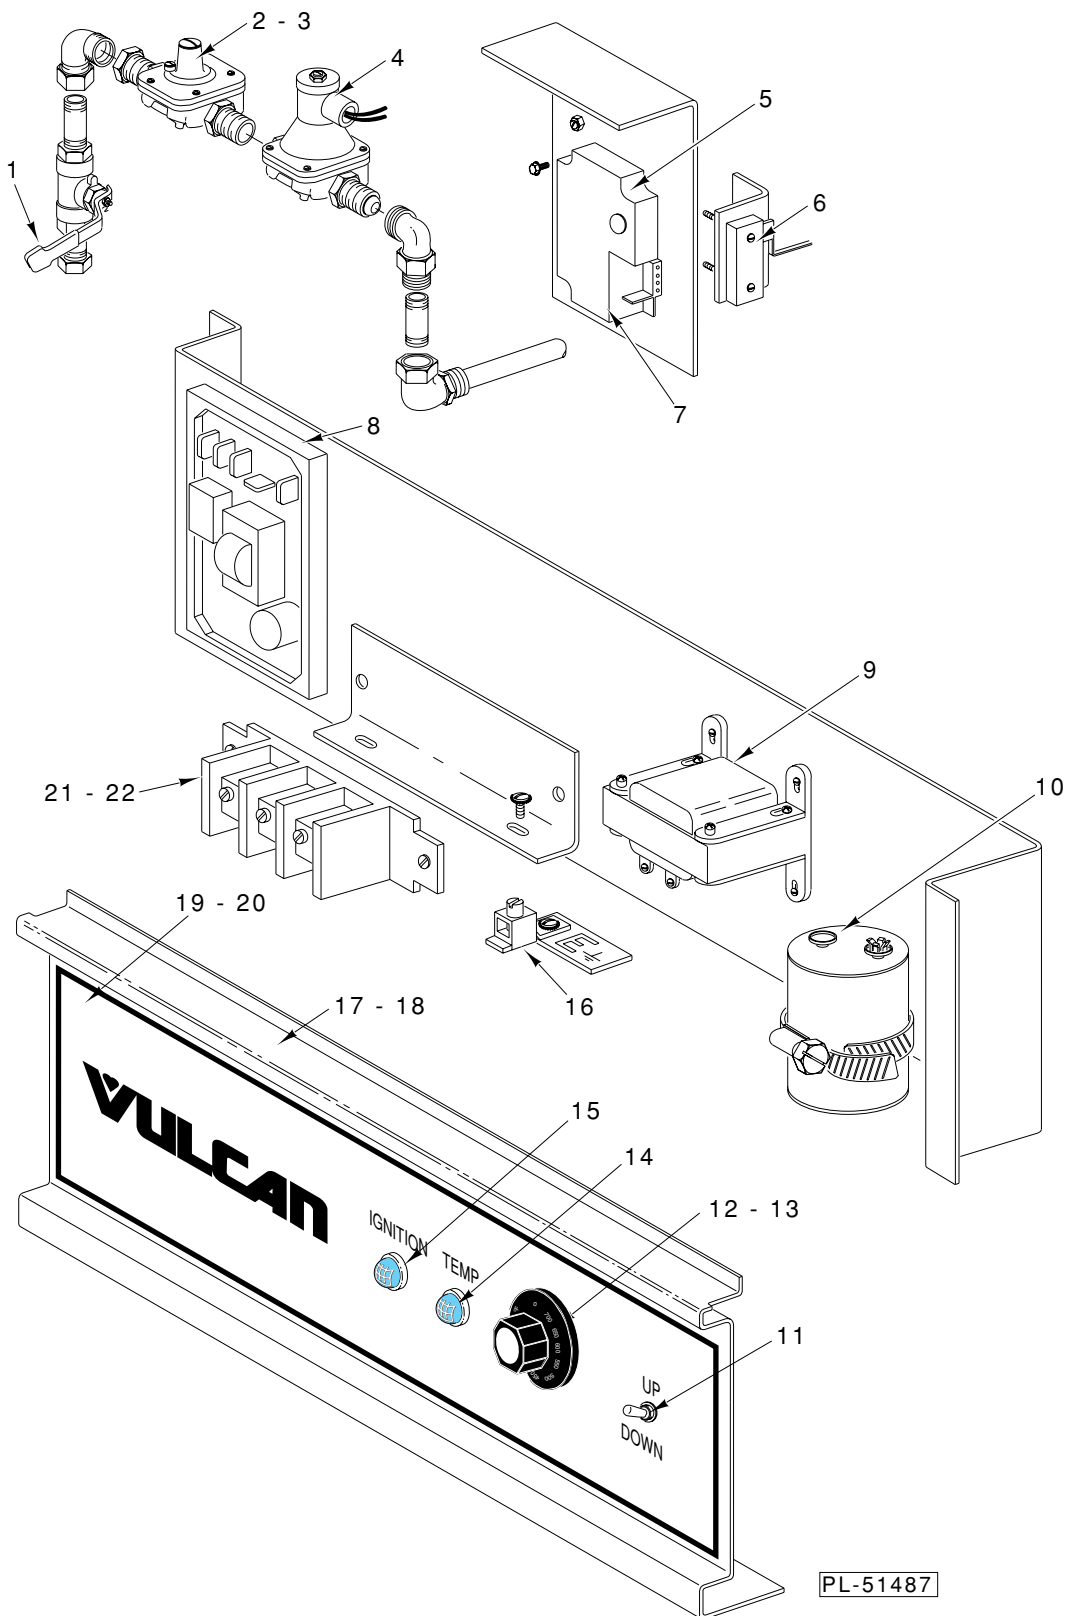

PARTS MANUAL FOR GAS BRAISING PANS G30 TB & G40 TB

Model G30 TB

BRAISING PAN ASSEMBLY

BRAISING PAN ASSEMBLY

ILLUS.	PART	NAME OF PART	AMT.
PL-51485	NO.		
1	844367-65	Thermocouple	
2	844367-64	Thermostat - Hi-Limit	
3	844367-16	Shaft	
4	844367-58	Motor 120 V.	
5	844367-1	Top - Cover (G30TB)	
6	844367-2	Top - Cover (G40TB)	
7	836958	Foot - Flanged Adjustable (Rear)	
8	840590	Insert - Adjustable Foot (Front)	
9	844367-28	Strainer	

CONTROL PANEL & GAS PIPING

CONTROL PANEL & GAS PIPING

ILLUS. PL-51487	PART NO.	NAME OF PART	AMT.
1	844367-59	Valve - Gas Shut-Off	
2	844367-47	Regulator - Gas Pressure (Nat)	
3	844367-48	Regulator - Gas Pressure (LP)	
4	844367-49	Solenoid - Gas	
5	844367-50	Ignition Module	
6	844367-13	Switch - Limit	
7	844367-60	Ignition Wire Harness	
8	844367-53	Controler - Temperature	
9	844367-56	Transformer	
10	844367-57	Capacitor	
11	844367-3	Switch (Up/Down)	
12	844367-5	Bezel	
13	844367-6	Dial	
14	844367-55	Light - Pilot (Red)	
15	844367-54	Light - Pilot (Green)	
16	844367-8	Lug - Ground	
17	844367-81	Panel - Control (G30TB)	
18	844367-82	Panel - Control (G40TB)	
19	844367-77	Overlay (G30TB)	
20	844367-78	Overlay (G40TB)	
21	844367-51	Block - Terminal	
22	844367-52	Section - End	

HINGE ASSEMBLY

ILLUS. PL-51489	PART NO.	NAME OF PART	AMT.
1	844367-38	End - Stop Plate (30TB)	
2	844367-46	End - Stop Plate (40TB)	
3	844367-37	Disc - Rotary (30TB)	
4	844367-45	Disc - Rotary (40TB)	
5	844367-35	Spring (30TB)	
6	844367-43	Spring (40TB)	
7	844367-34	Core (30TB)	
8	844367-42	Core (40TB)	
9	844367-33	Disc - Stationary (30TB)	
10	844367-41	Disc - Stationary (40TB)	
11	844367-32	End - Lock Plate (30TB)	
12	844367-40	End - Lock Plate (40TB)	
13	844367-31	Lockpin (30TB)	
14	844367-39	Lockpin (40TB)	
15	844367-36	Cap Screw (30TB)	
16	844367-44	Cap Screw (40TB)	