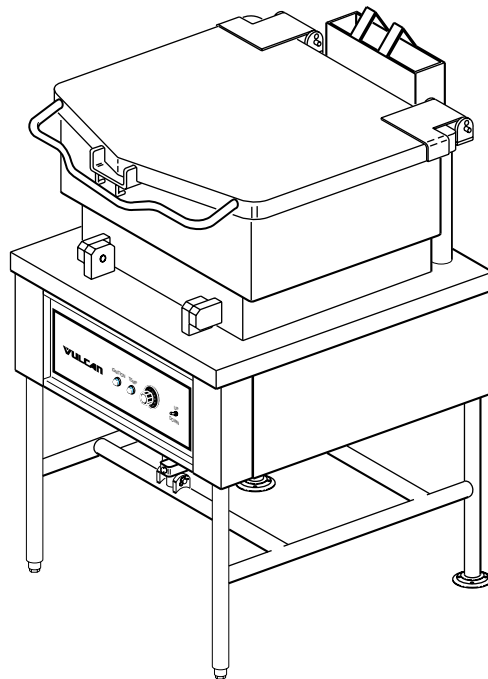

PARTS MANUAL FOR GAS BRAISING PANS G30 TB & G40 TB

Model G30 TB

BRAISING PAN ASSEMBLY

BRAISING PAN ASSEMBLY

ILLUS.	PART	NAME OF PART	AMT.
PL-51485	NO.		
1	844367-65	Thermocouple	
2	844367-64	Thermostat - Hi-Limit	
3	844367-16	Shaft	
4	844367-58	Motor 120 V.	
5	844367-1	Top - Cover (G30TB)	
6	844367-2	Top - Cover (G40TB)	
7	836958	Foot - Flanged Adjustable (Rear)	
8	840590	Insert - Adjustable Foot (Front)	
9	844367-28	Strainer	

CONTROL PANEL & GAS PIPING

CONTROL PANEL & GAS PIPING

ILLUS. PL-51487	PART NO.	NAME OF PART	AMT.
1	844367-59	Valve - Gas Shut-Off	
2	844367-47	Regulator - Gas Pressure (Nat)	
3	844367-48	Regulator - Gas Pressure (LP)	
4	844367-49	Solenoid - Gas	
5	844367-50	Ignition Module	
6	844367-13	Switch - Limit	
7	844367-60	Ignition Wire Harness	
8	844367-53	Controler - Temperature	
9	844367-56	Transformer	
10	844367-57	Capacitor	
11	844367-3	Switch (Up/Down)	
12	844367-5	Bezel	
13	844367-6	Dial	
14	844367-55	Light - Pilot (Red)	
15	844367-54	Light - Pilot (Green)	
16	844367-8	Lug - Ground	
17	844367-81	Panel - Control (G30TB)	
18	844367-82	Panel - Control (G40TB)	
19	844367-77	Overlay (G30TB)	
20	844367-78	Overlay (G40TB)	
21	844367-51	Block - Terminal	
22	844367-52	Section - End	

HINGE ASSEMBLY

ILLUS. PL-51489	PART NO.	NAME OF PART	AMT.
1	844367-38	End - Stop Plate (30TB)	
2	844367-46	End - Stop Plate (40TB)	
3	844367-37	Disc - Rotary (30TB)	
4	844367-45	Disc - Rotary (40TB)	
5	844367-35	Spring (30TB)	
6	844367-43	Spring (40TB)	
7	844367-34	Core (30TB)	
8	844367-42	Core (40TB)	
9	844367-33	Disc - Stationary (30TB)	
10	844367-41	Disc - Stationary (40TB)	
11	844367-32	End - Lock Plate (30TB)	
12	844367-40	End - Lock Plate (40TB)	
13	844367-31	Lockpin (30TB)	
14	844367-39	Lockpin (40TB)	
15	844367-36	Cap Screw (30TB)	
16	844367-44	Cap Screw (40TB)	