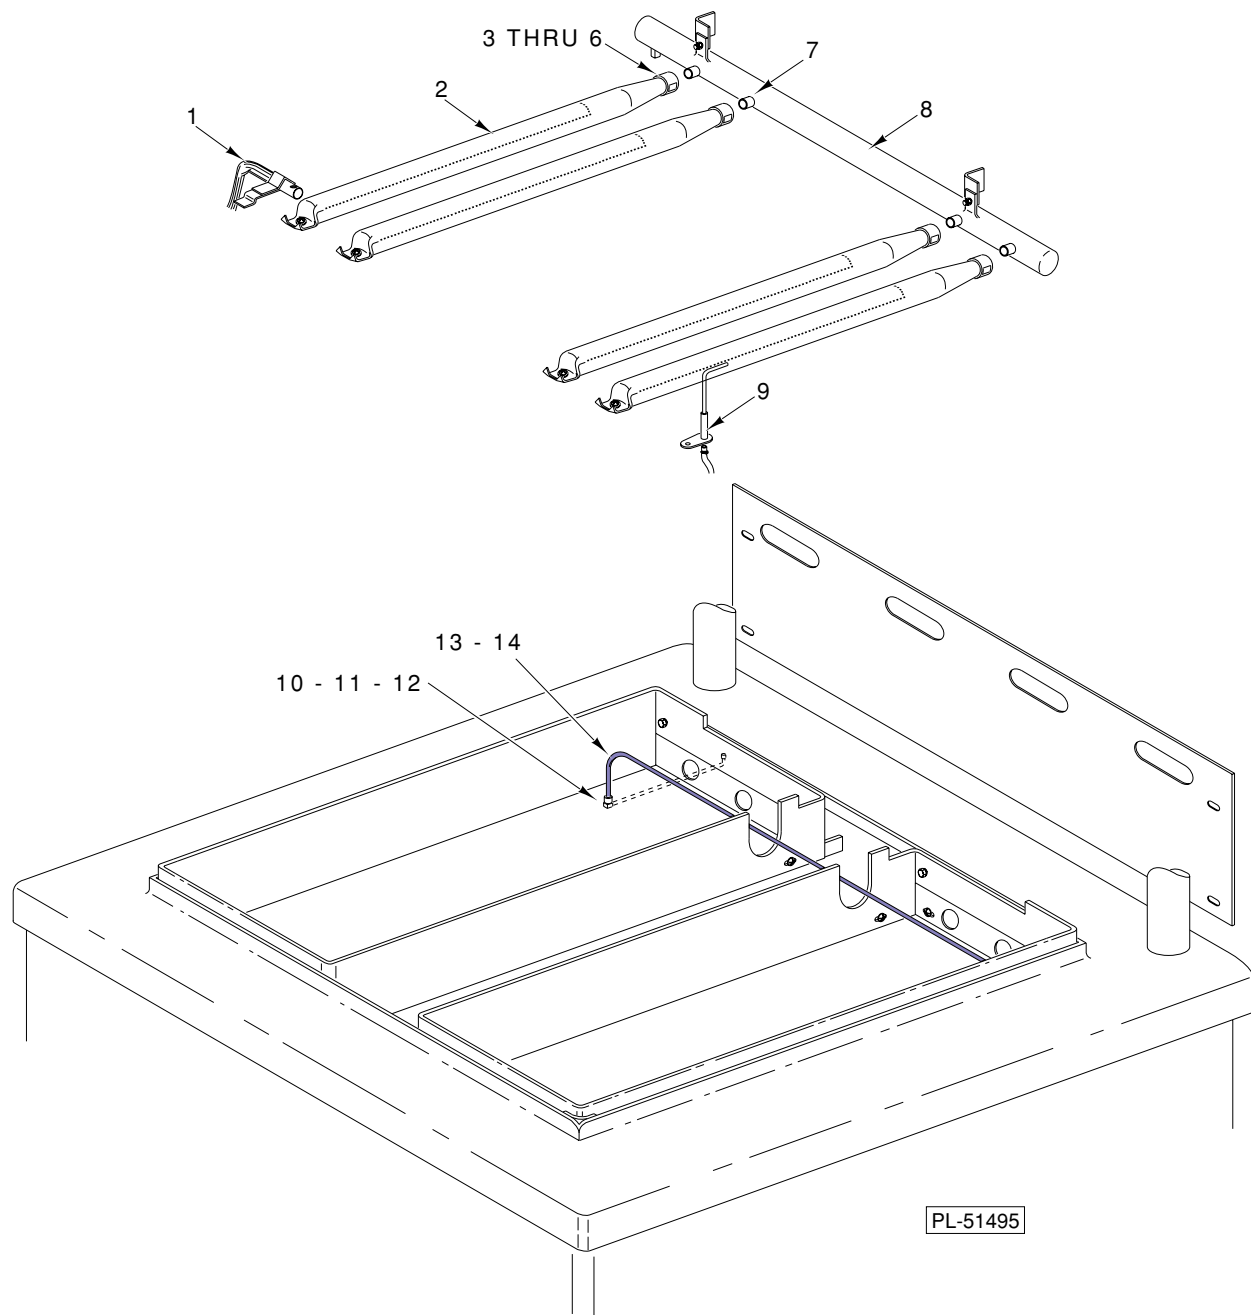

PARTS MANUAL FOR GAS BRAISING PANS G30 TB & G40 TB

Model G30 TB

BRAISING PAN ASSEMBLY

BRAISING PAN ASSEMBLY

ILLUS.	PART	NAME OF PART	AMT.
PL-51485	NO.		
1	844367-65	Thermocouple	
2	844367-64	Thermostat - Hi-Limit	
3	844367-16	Shaft	
4	844367-58	Motor 120 V.	
5	844367-1	Top - Cover (G30TB)	
6	844367-2	Top - Cover (G40TB)	
7	836958	Foot - Flanged Adjustable (Rear)	
8	840590	Insert - Adjustable Foot (Front)	
9	844367-28	Strainer	

CONTROL PANEL & GAS PIPING

CONTROL PANEL & GAS PIPING

ILLUS. PL-51487	PART NO.	NAME OF PART	AMT.
1	844367-59	Valve - Gas Shut-Off	
2	844367-47	Regulator - Gas Pressure (Nat)	
3	844367-48	Regulator - Gas Pressure (LP)	
4	844367-49	Solenoid - Gas	
5	844367-50	Ignition Module	
6	844367-13	Switch - Limit	
7	844367-60	Ignition Wire Harness	
8	844367-53	Controler - Temperature	
9	844367-56	Transformer	
10	844367-57	Capacitor	
11	844367-3	Switch (Up/Down)	
12	844367-5	Bezel	
13	844367-6	Dial	
14	844367-55	Light - Pilot (Red)	
15	844367-54	Light - Pilot (Green)	
16	844367-8	Lug - Ground	
17	844367-81	Panel - Control (G30TB)	
18	844367-82	Panel - Control (G40TB)	
19	844367-77	Overlay (G30TB)	
20	844367-78	Overlay (G40TB)	
21	844367-51	Block - Terminal	
22	844367-52	Section - End	

HINGE ASSEMBLY

ILLUS. PL-51489	PART NO.	NAME OF PART	AMT.
1	844367-38	End - Stop Plate (30TB)	
2	844367-46	End - Stop Plate (40TB)	
3	844367-37	Disc - Rotary (30TB)	
4	844367-45	Disc - Rotary (40TB)	
5	844367-35	Spring (30TB)	
6	844367-43	Spring (40TB)	
7	844367-34	Core (30TB)	
8	844367-42	Core (40TB)	
9	844367-33	Disc - Stationary (30TB)	
10	844367-41	Disc - Stationary (40TB)	
11	844367-32	End - Lock Plate (30TB)	
12	844367-40	End - Lock Plate (40TB)	
13	844367-31	Lockpin (30TB)	
14	844367-39	Lockpin (40TB)	
15	844367-36	Cap Screw (30TB)	
16	844367-44	Cap Screw (40TB)	